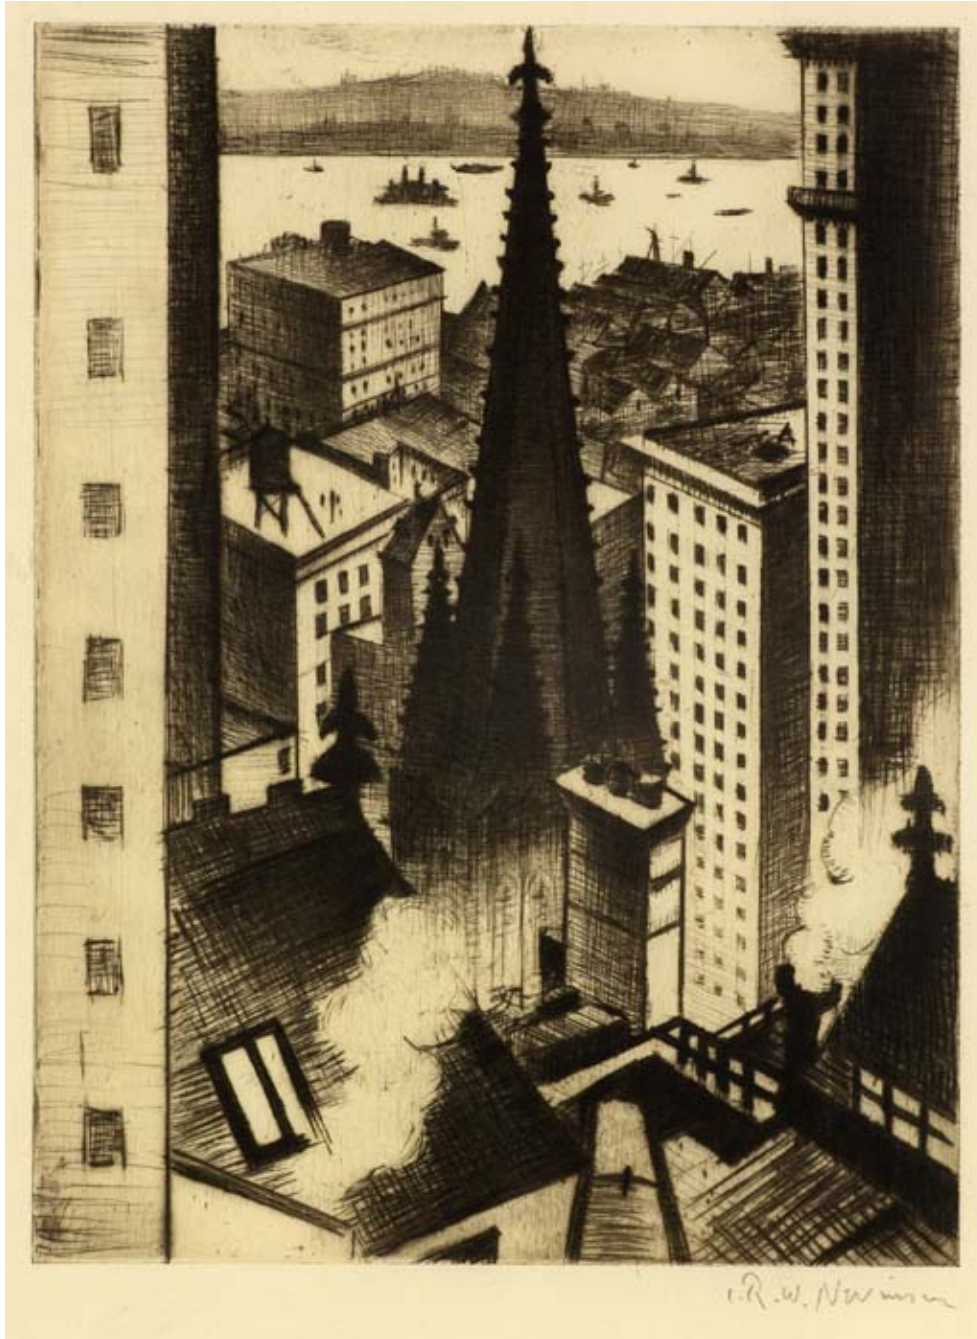

# OSBORNE SAMUEL

MODERN AND CONTEMPORARY ART

---

CHRISTOPHER NEVINSON (1889-1946)

**The Temples of New York, 1919**

Drypoint

19.7 x 15.5 cms

(7.74 x 6.09 in)

# OSBORNE SAMUEL

MODERN AND CONTEMPORARY ART

---

Signed lower right.

Ref: Black 55