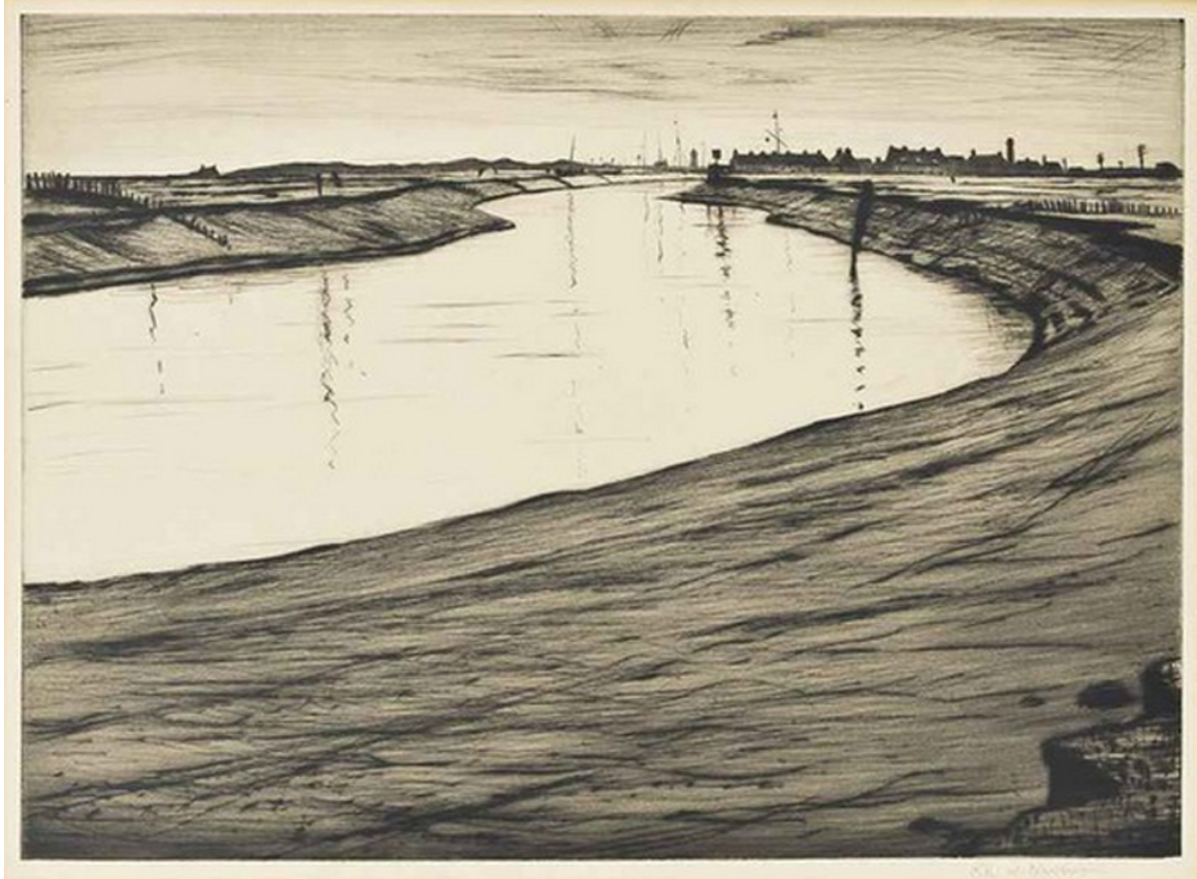

OSBORNE SAMUEL

MODERN AND CONTEMPORARY ART

CHRISTOPHER NEVINSON (1889-1946)

Ebb Tide on the Camber, 1918

Drypoint
26.2 x 36.3 cms
(10.30 x 14.27 in)

Signed lower right from the edition of 40.

Ref: Black 51