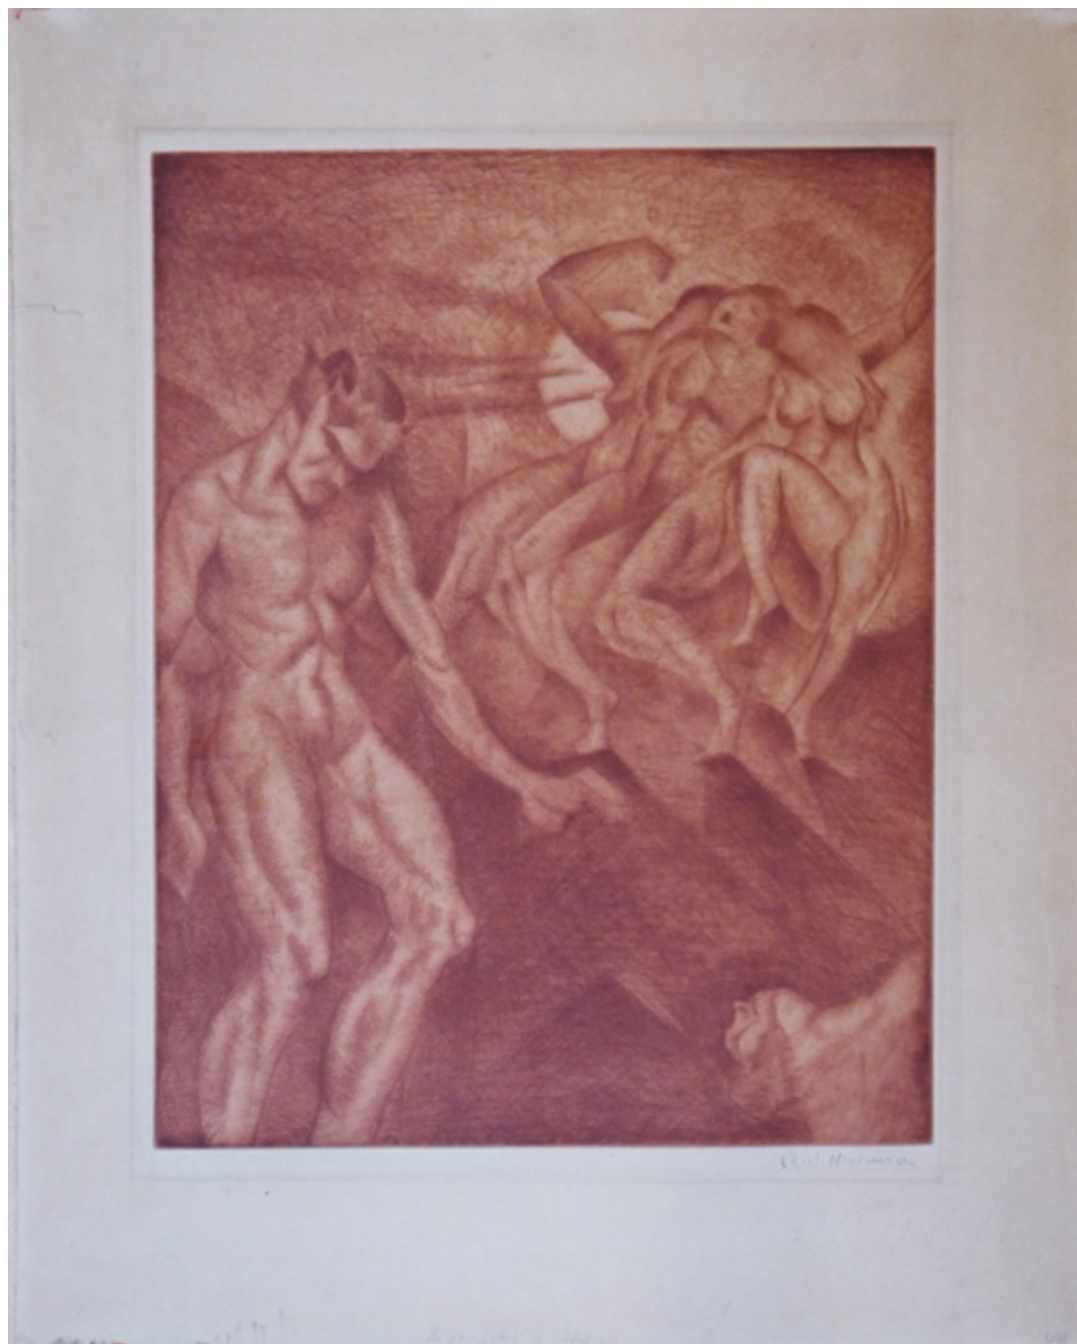

OSBORNE SAMUEL

MODERN AND CONTEMPORARY ART

CHRISTOPHER NEVINSON (1889-1946)

Bacchus, 1926
Drypoint and etching
35.1 x 27.5 cms
(13.79 x 10.81 in)

OSBORNE SAMUEL

MODERN AND CONTEMPORARY ART

1926/7

Signed lower right

Ref: Black 133