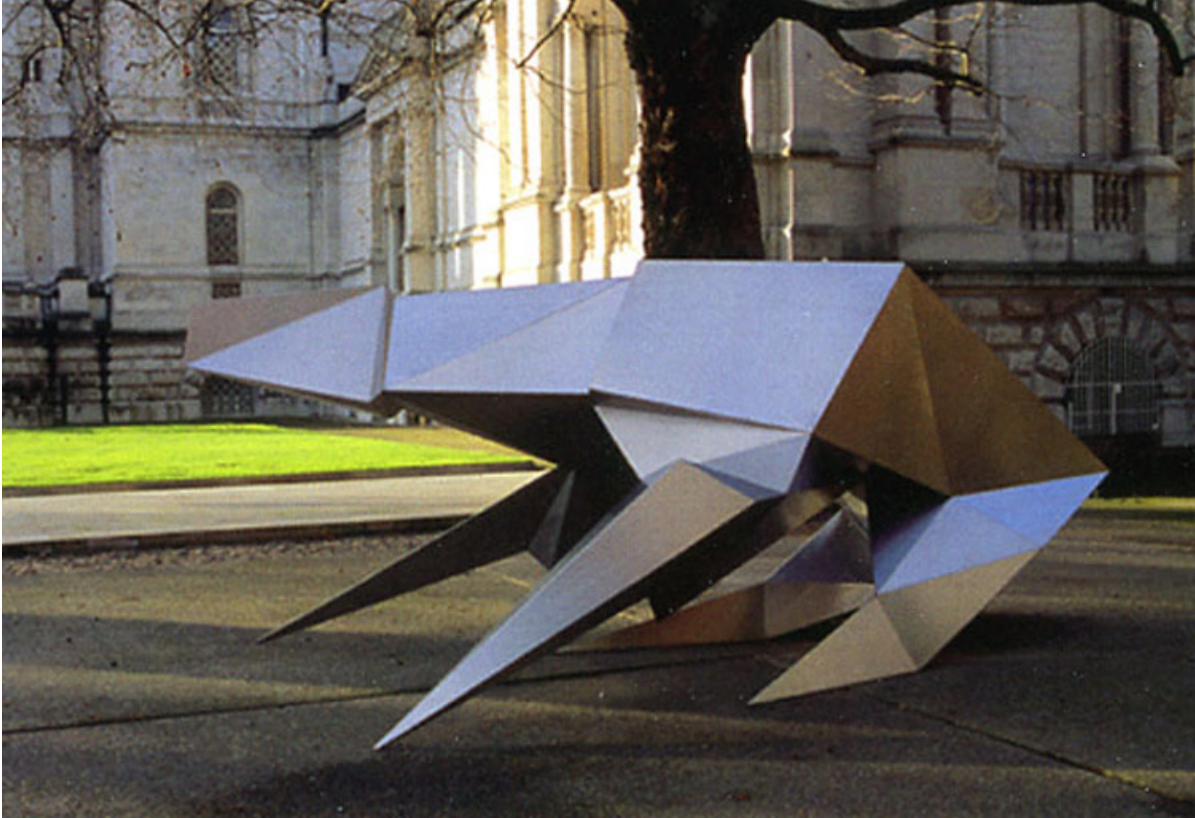

# OSBORNE SAMUEL

MODERN AND CONTEMPORARY ART

---

LYNN CHADWICK (1914-2003)

**Crouching Beast I, 1990**

Stainless Steel

122 x 142 x 315 cms

(47.95 x 55.81 in)