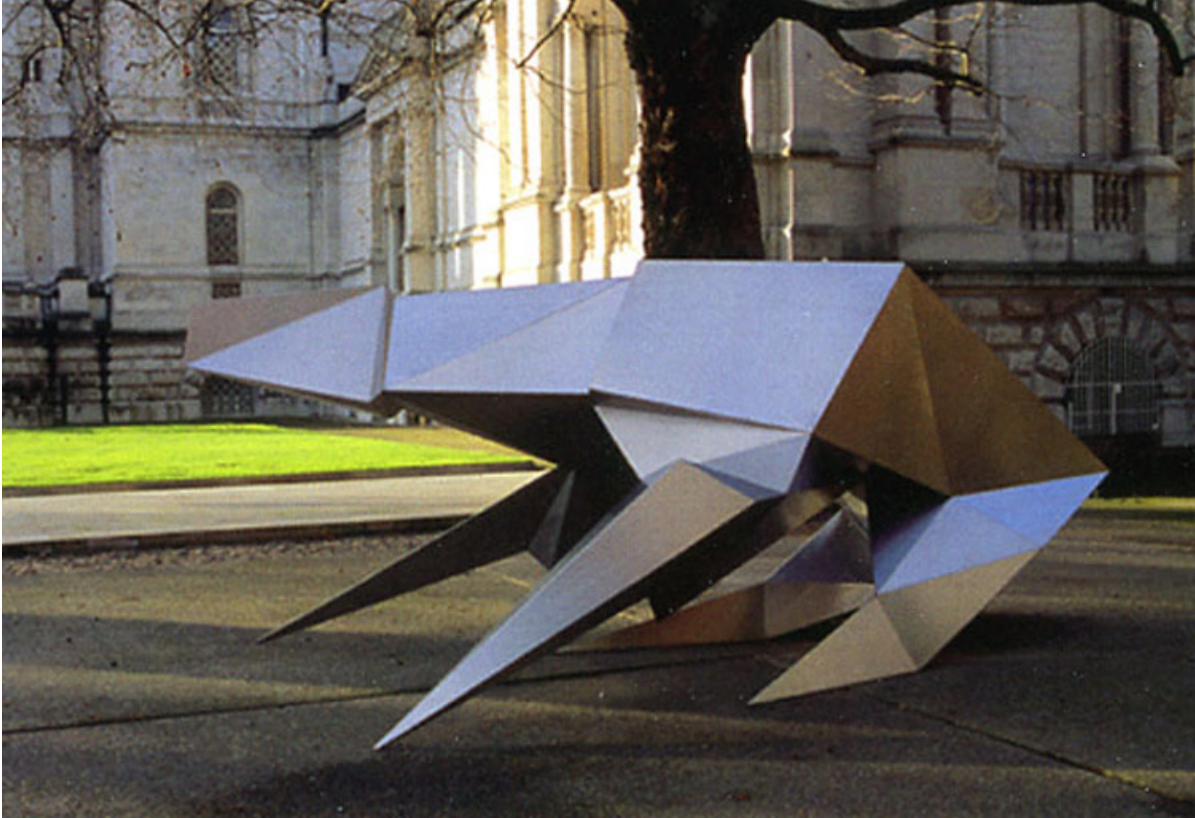

OSBORNE SAMUEL

MODERN AND CONTEMPORARY ART

LYNN CHADWICK (1914-2003)

Crouching Beast I, 1990

Stainless Steel

122 x 142 x 315 cms

(47.95 x 55.81 in)

P.O.A.