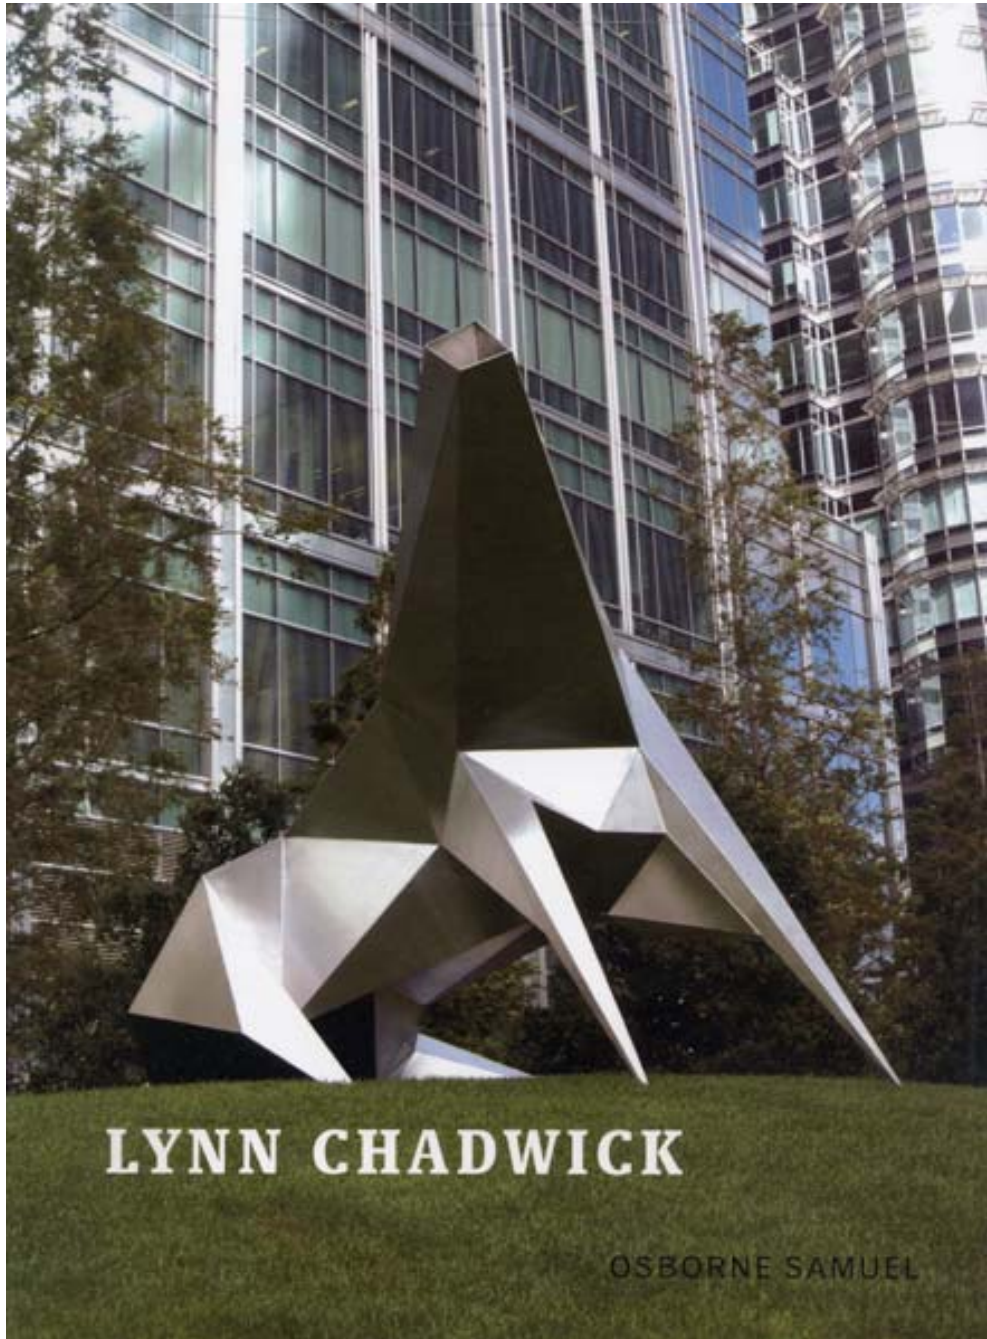

OSBORNE SAMUEL

MODERN AND CONTEMPORARY ART

LYNN CHADWICK (1914-2003)

Lynn Chadwick
Book
P.O.A.

Page 1 of 2

23 Dering Street London W1S 1AW
Tel: 020 7493 7939 Email: info@osbornesamuel.com
www.osbornesamuel.com