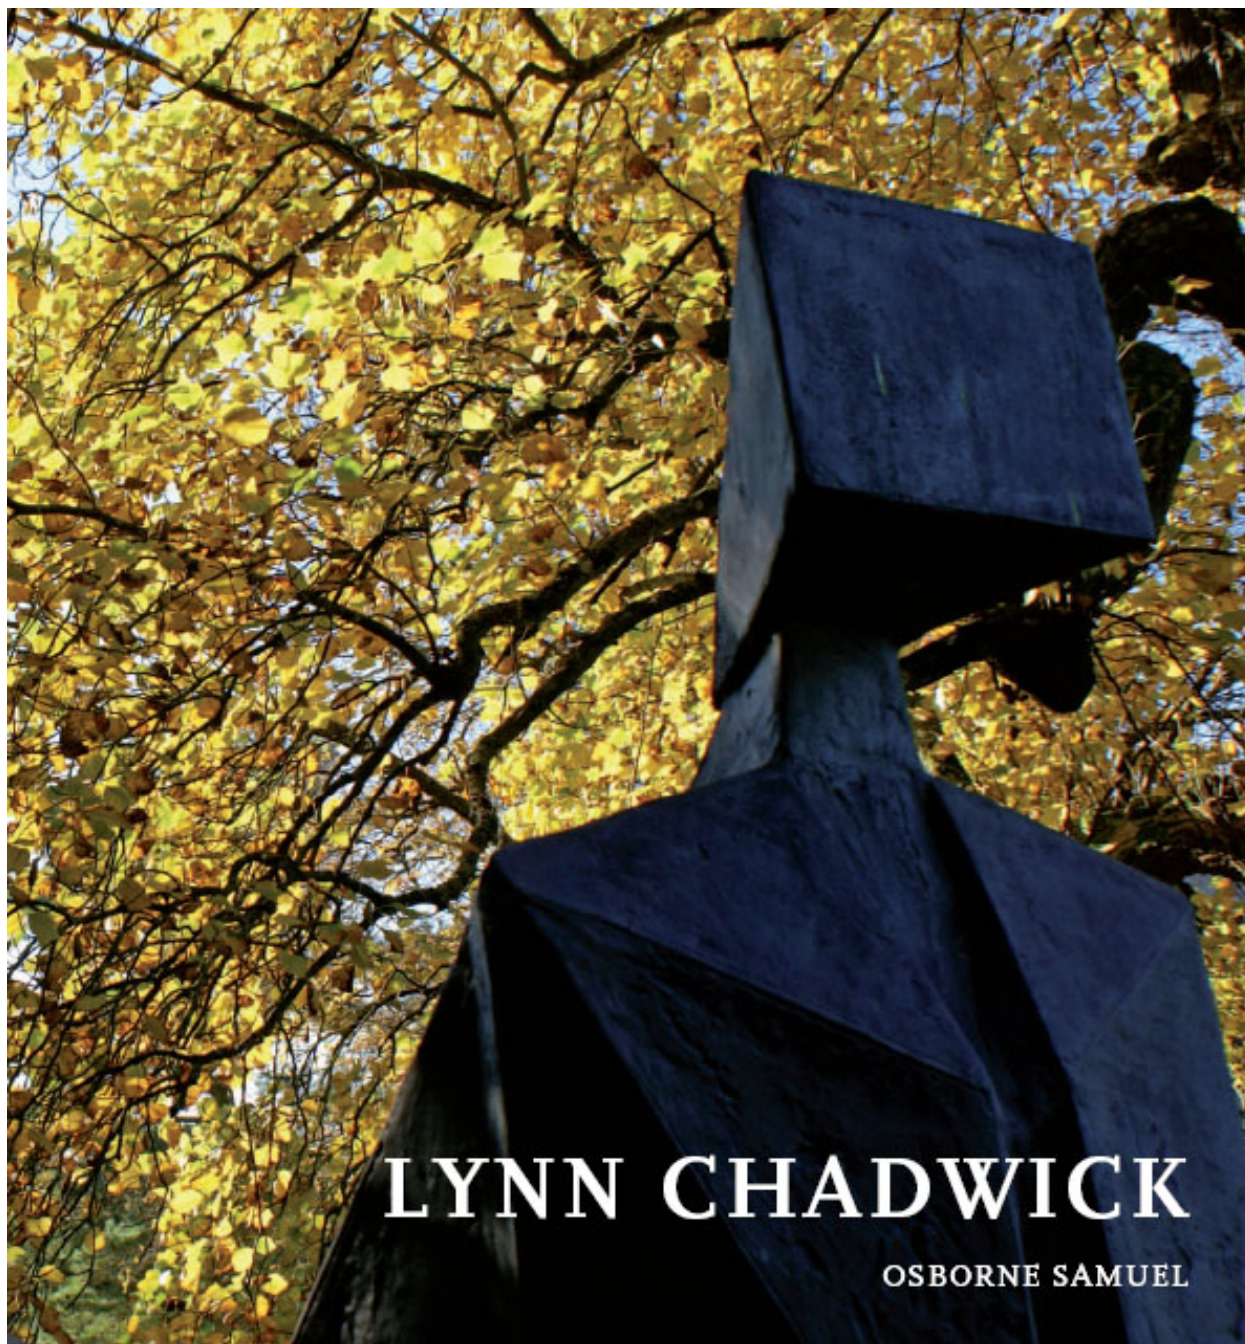

OSBORNE SAMUEL

MODERN AND CONTEMPORARY ART

LYNN CHADWICK (1914-2003)

Lynn Chadwick

Book

24 x 20 cms

(9.43 x 7.86 in)

Page 1 of 2

OSBORNE SAMUEL

MODERN AND CONTEMPORARY ART

For many years Osborne Samuel have been particularly associated with the work of Lynn Chadwick. This catalogue illustrates work from the successful exhibition September 23 – October 17 2009. The catalogue includes a short essay by Peter Davies on the artist and his place amongst the great sculptors of the 20th century.