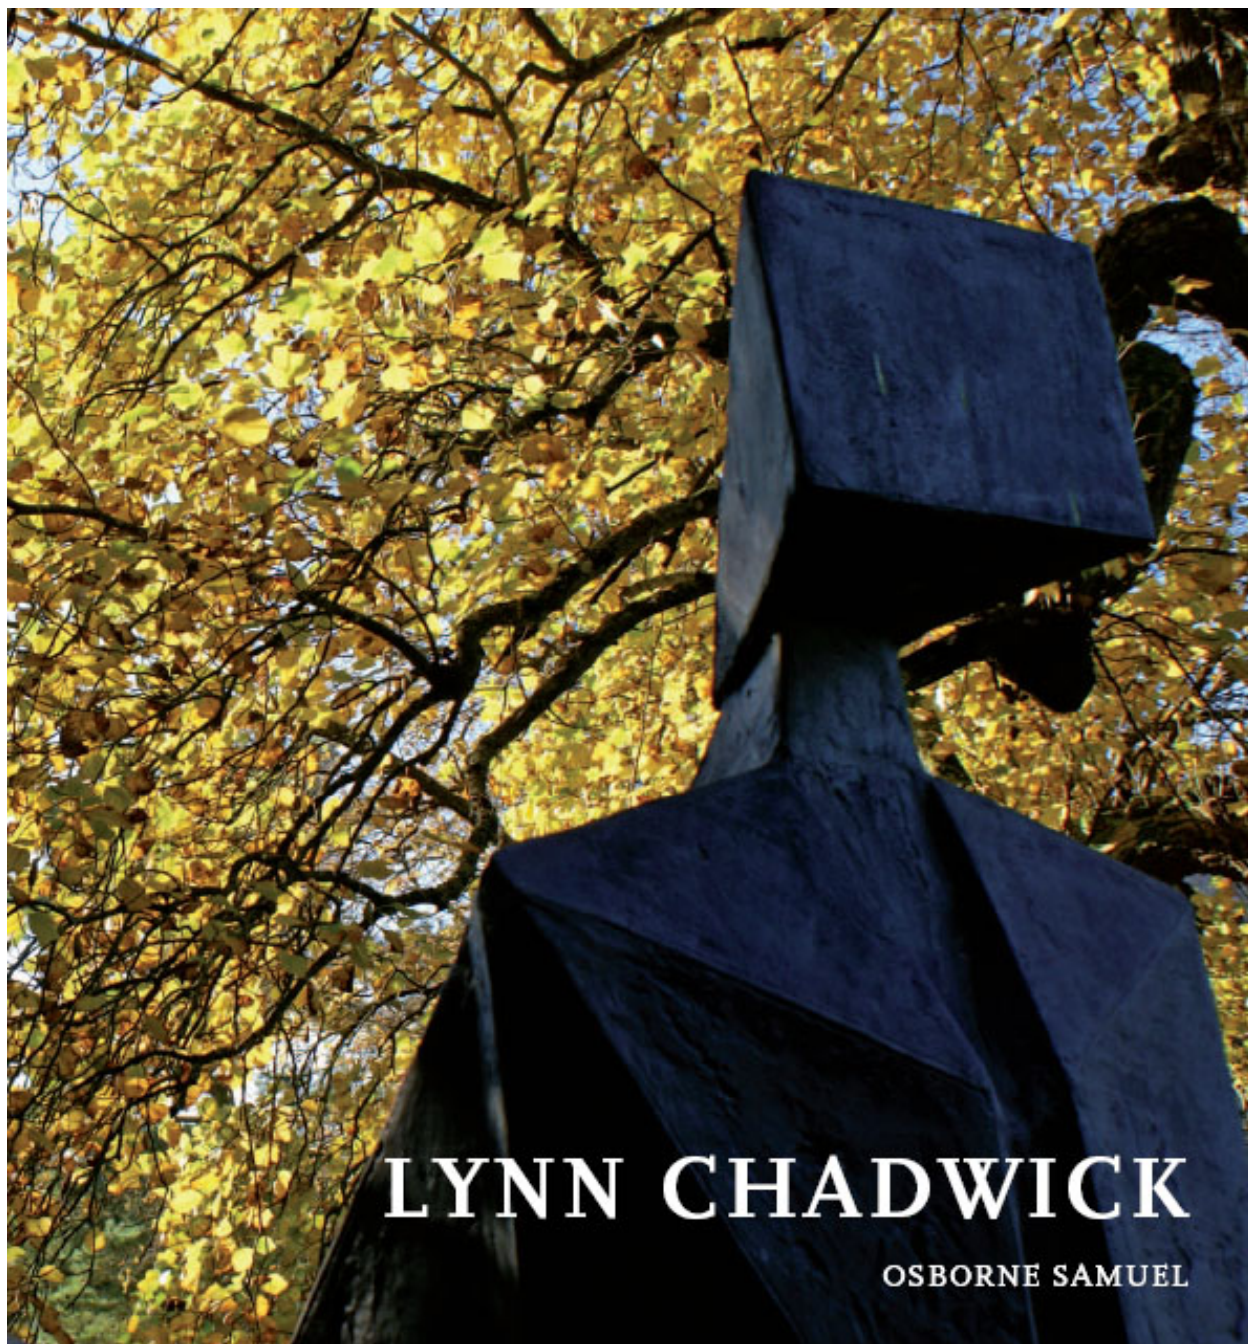

OSBORNE SAMUEL

MODERN AND CONTEMPORARY ART

LYNN CHADWICK (1914-2003)

Lynn Chadwick
Book
24 x 20 cms
(9.43 x 7.86 in)

Page 1 of 2

23 Dering Street London W1S 1AW
Tel: 020 7493 7939 Email: info@osbornesamuel.com
www.osbornesamuel.com

OSBORNE SAMUEL

MODERN AND CONTEMPORARY ART

For many years Osborne Samuel have been particularly associated with the work of Lynn Chadwick. This catalogue illustrates work from the successful exhibition September 23 – October 17 2009. The catalogue includes a short essay by Peter Davies on the artist and his place amongst the great sculptors of the 20th century.