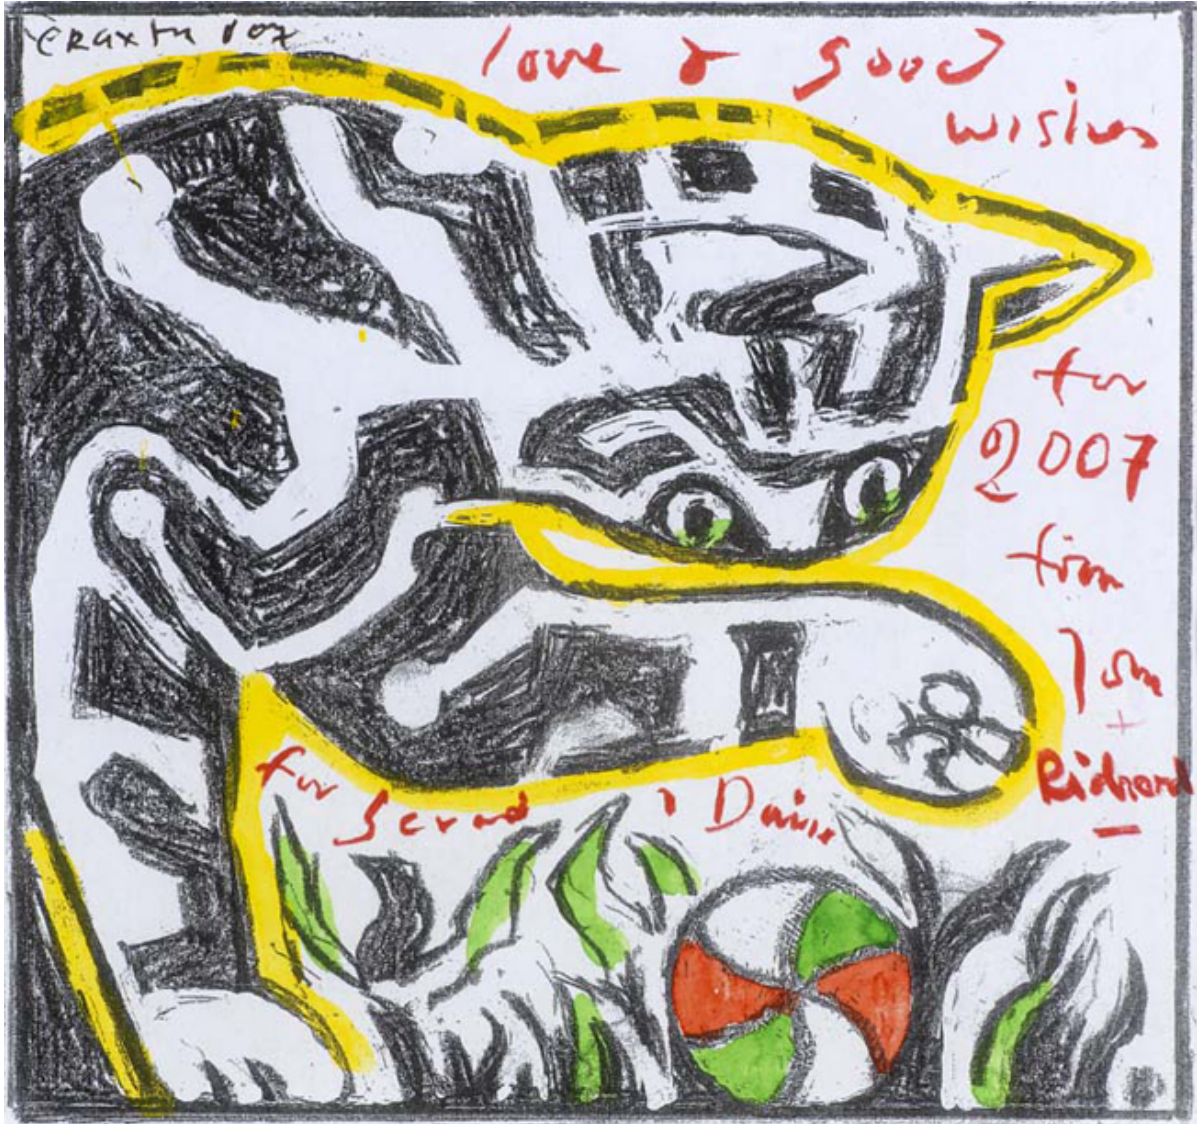

OSBORNE SAMUEL

MODERN AND CONTEMPORARY ART

JOHN CRAXTON

Cat & Ball, 2007

Lithograph
15 x 15 cms
(5.90 x 5.90 in)

Hand coloured lithograph
Signed upper left & inscribed.