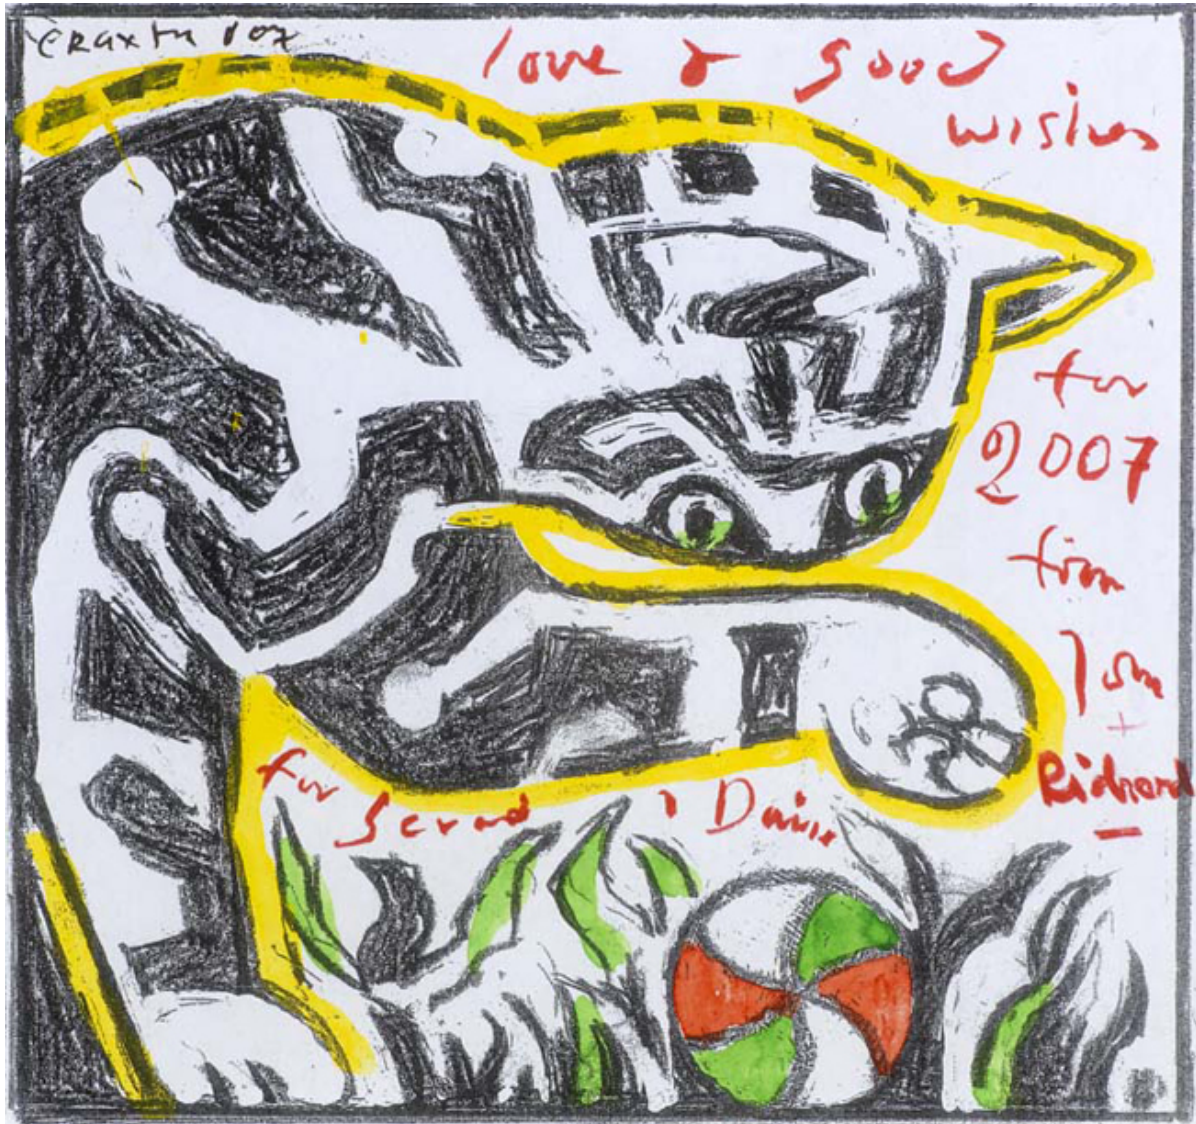

OSBORNE SAMUEL

MODERN AND CONTEMPORARY ART

JOHN CRAXTON

Cat & Ball, 2007

Lithograph
15 x 15 cms
(5.90 x 5.90 in)

Hand coloured lithograph
Signed upper left & inscribed.