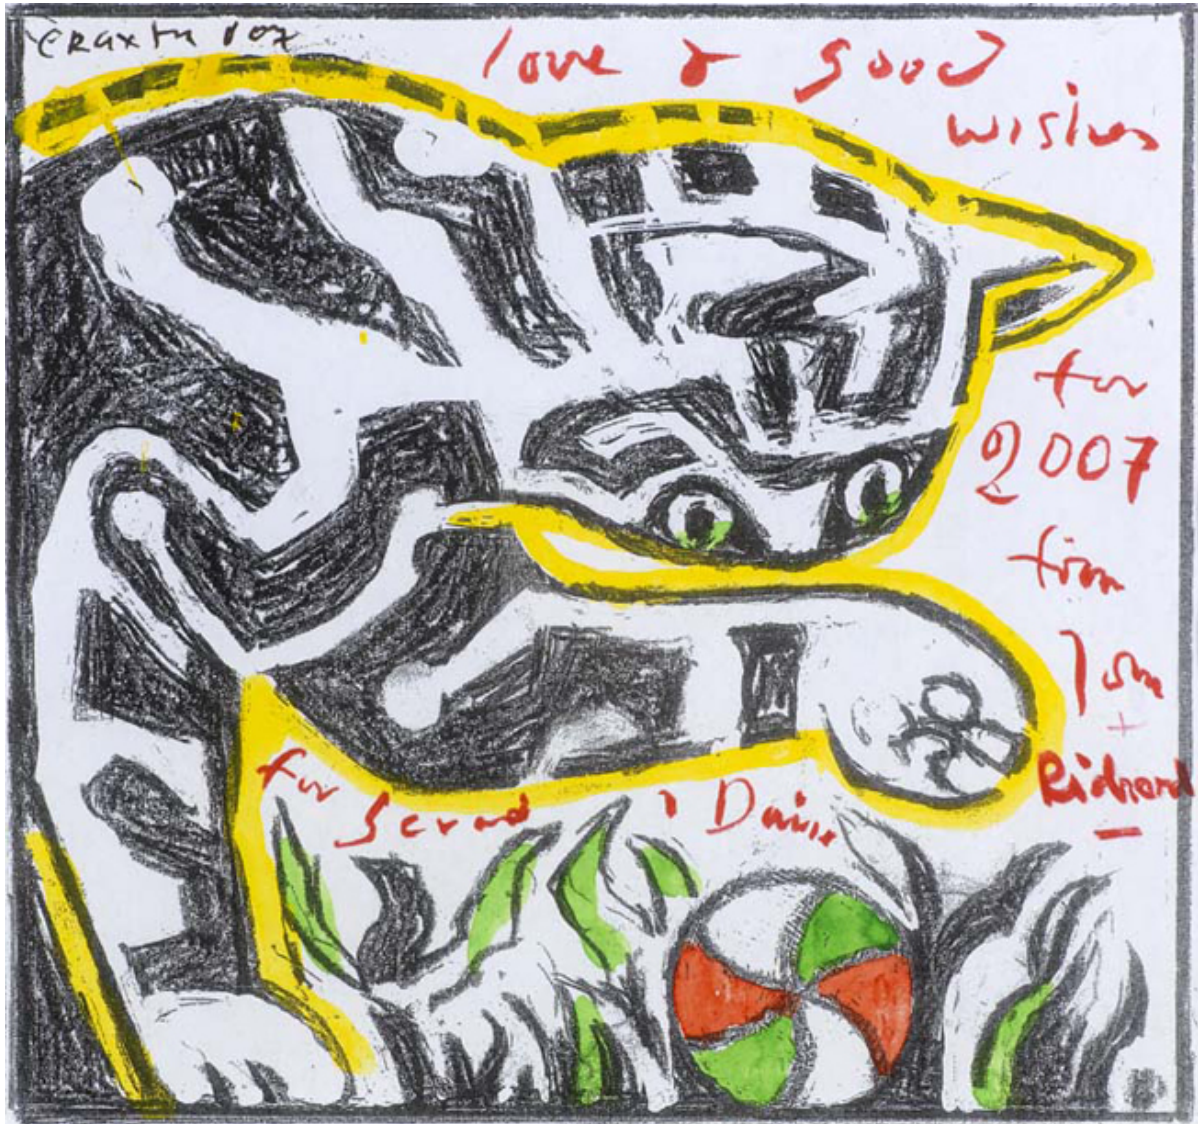

OSBORNE SAMUEL

MODERN AND CONTEMPORARY ART

JOHN CRAXTON

Cat & Ball, 2007

Lithograph
15 x 15 cms
(5.90 x 5.90 in)

Hand coloured lithograph
Signed upper left & inscribed.