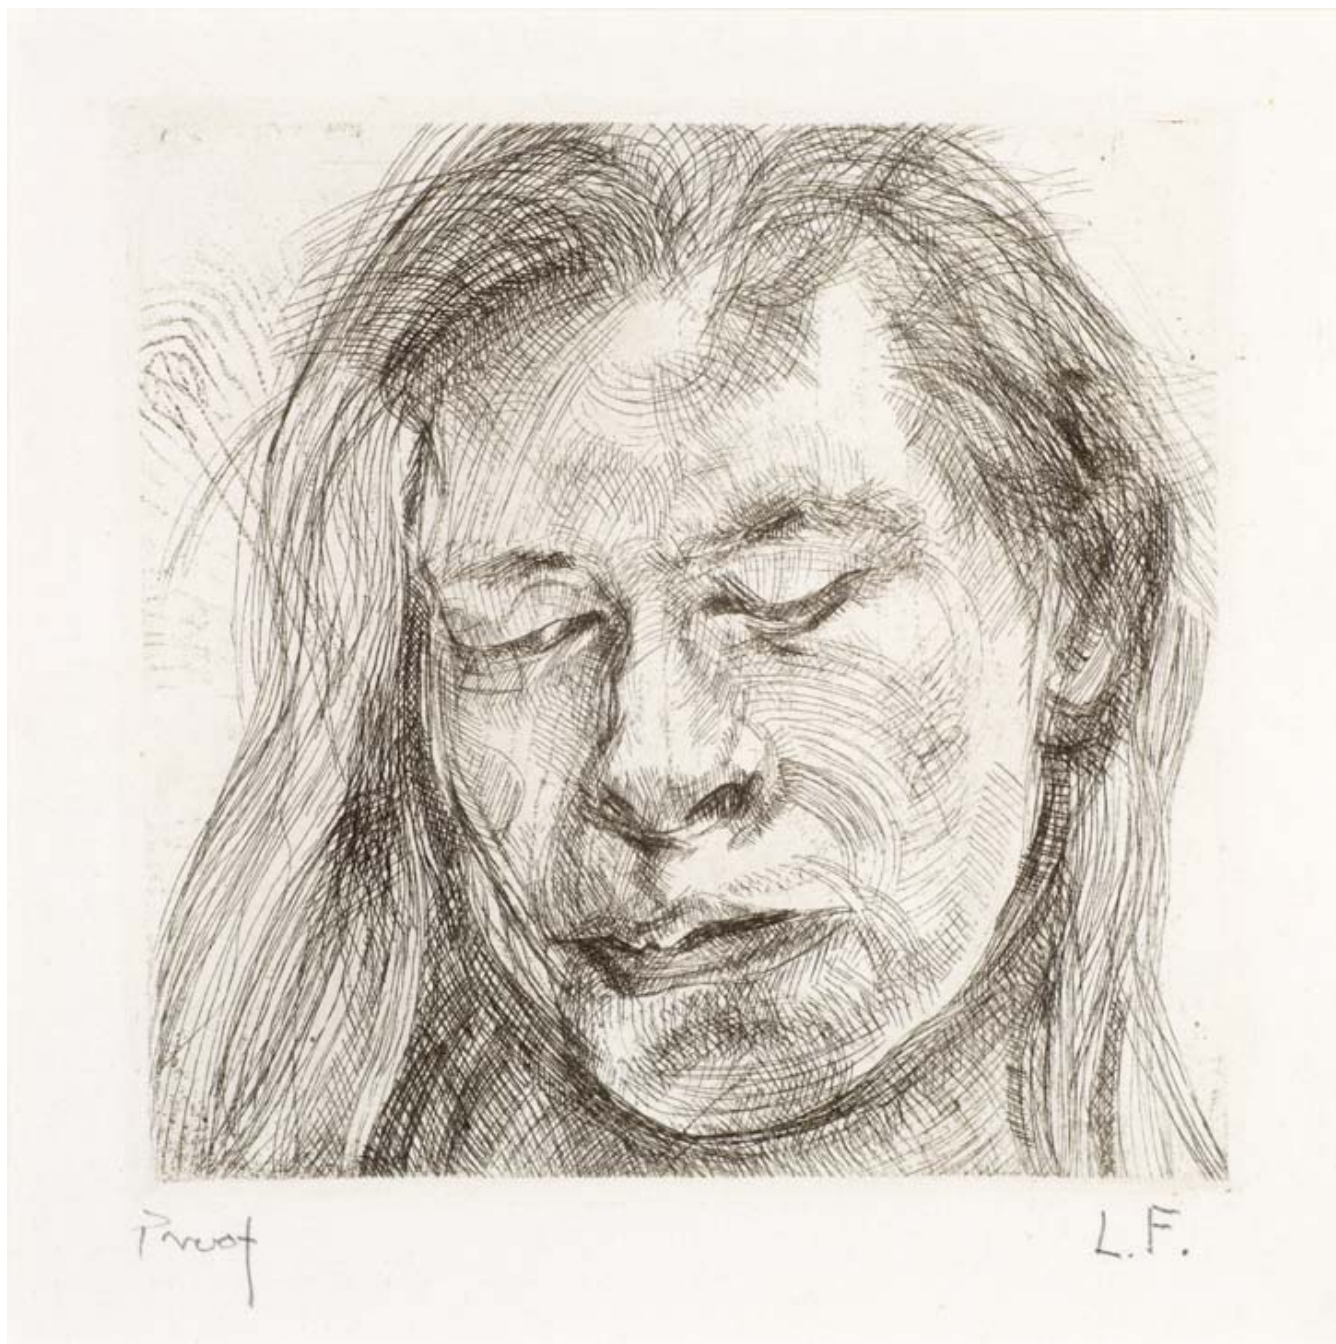

## LUCIAN FREUD

**Head of a Girl I, 1982**

Etching

11.1 x 11.5 cms

(4.36 x 4.52 in)

# OSBORNE SAMUEL

MODERN AND CONTEMPORARY ART

---

P.O.A.

Printed in black on white wove paper; inscribed 'Proof' lower left in pencil and initialed 'L.F.' by the artist lower right also in pencil. The margins measure 14.7×15 cm. Printed and proofed by Terry Wilson of Palm Tree Editions.

The sitter is presumed to be the artist's daughter Esther.

Aside the signed and numbered edition of 16 and 4 artist's proofs.

Ref: Hartley 11

Provenance: Terry Wilson

Osborne Samuel