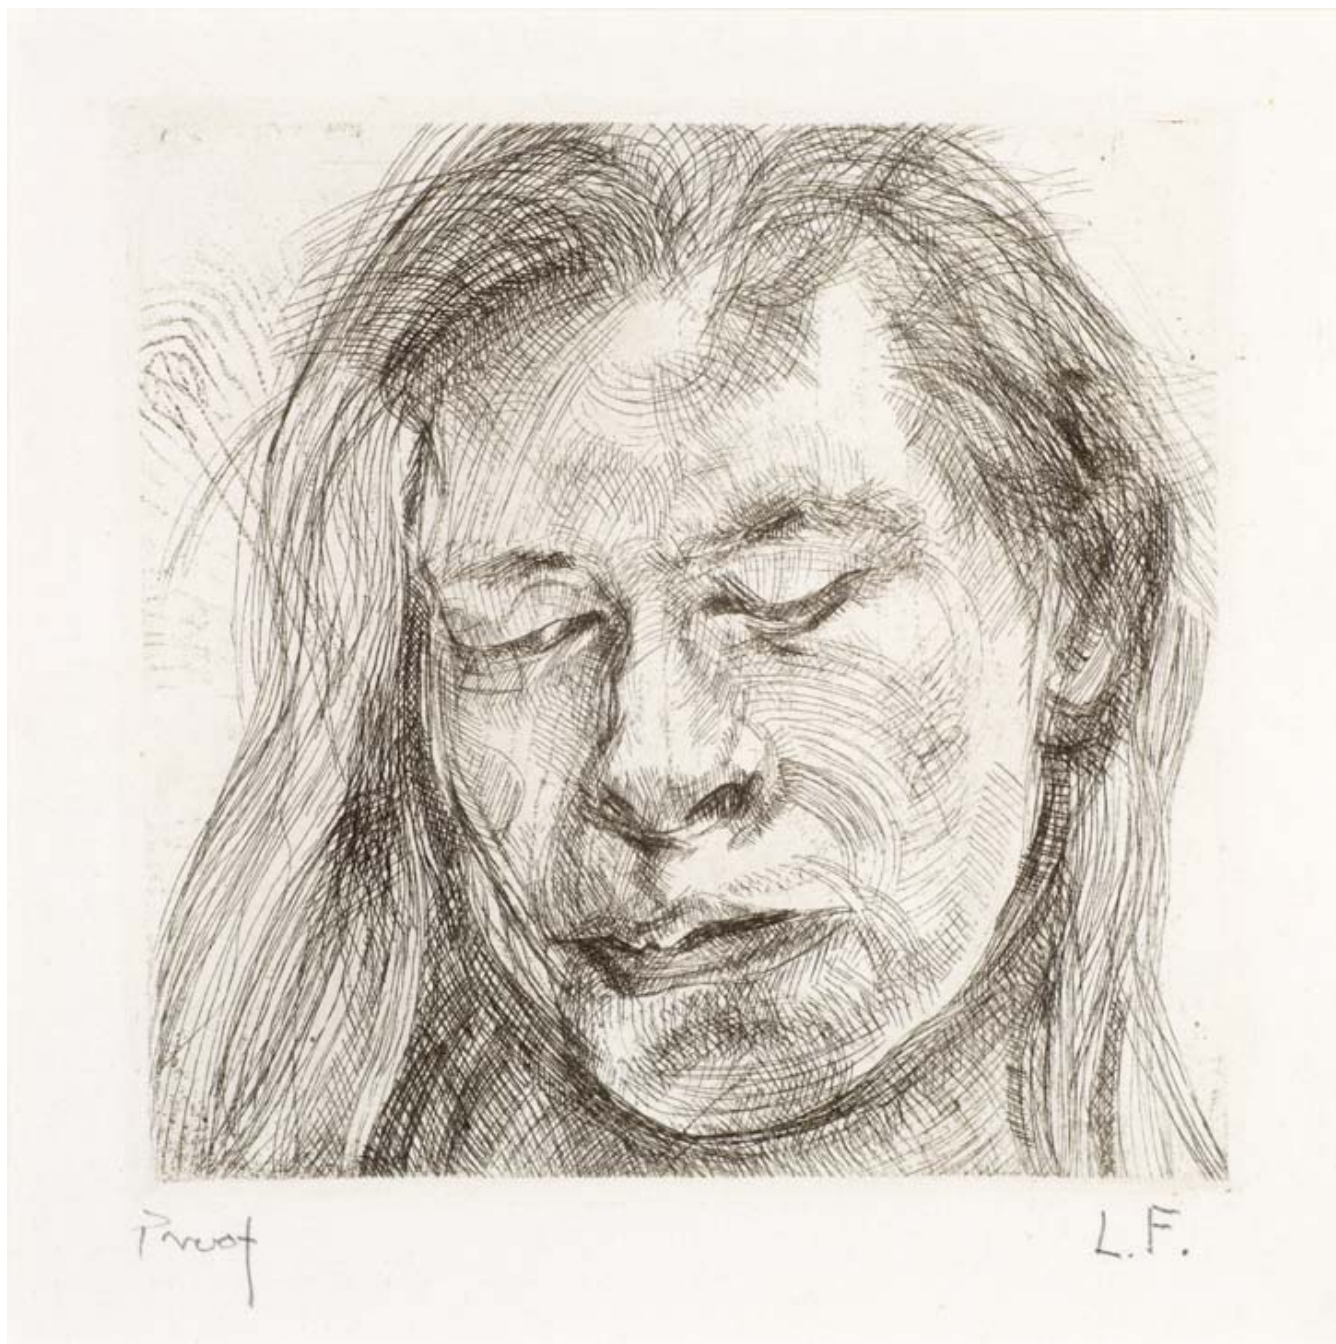

LUCIAN FREUD

Head of a Girl I, 1982

Etching

11.1 x 11.5 cms

(4.36 x 4.52 in)

OSBORNE SAMUEL

MODERN AND CONTEMPORARY ART

P.O.A.

Printed in black on white wove paper; inscribed 'Proof' lower left in pencil and initialed 'L.F.' by the artist lower right also in pencil. The margins measure 14.7×15 cm. Printed and proofed by Terry Wilson of Palm Tree Editions.

The sitter is presumed to be the artist's daughter Esther.

Aside the signed and numbered edition of 16 and 4 artist's proofs.

Ref: Hartley 11

Provenance: Terry Wilson

Osborne Samuel