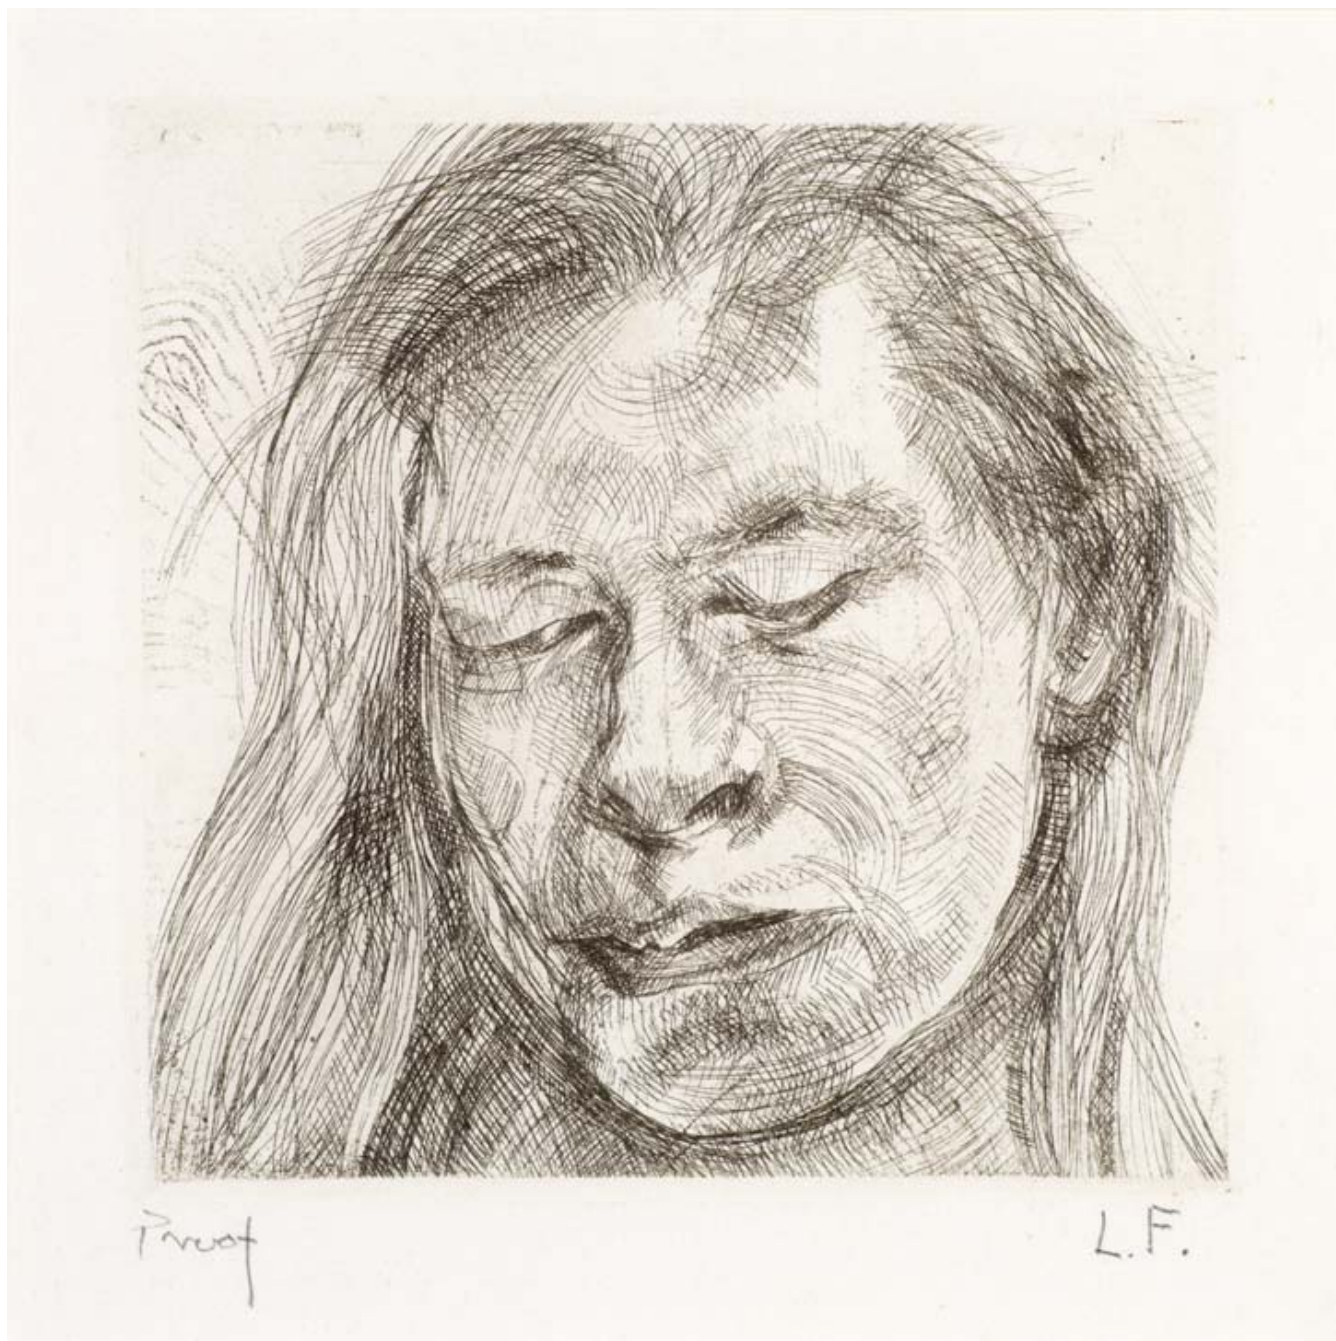

LUCIAN FREUD

Head of a Girl I, 1982

Etching

11.1 x 11.5 cms

(4.36 x 4.52 in)

OSBORNE SAMUEL

MODERN AND CONTEMPORARY ART

P.O.A.

Printed in black on white wove paper; inscribed 'Proof' lower left in pencil and initialed 'L.F.' by the artist lower right also in pencil. The margins measure 14.7×15 cm. Printed and proofed by Terry Wilson of Palm Tree Editions.

The sitter is presumed to be the artist's daughter Esther.

Aside the signed and numbered edition of 16 and 4 artist's proofs.

Ref: Hartley 11

Provenance: Terry Wilson

Osborne Samuel