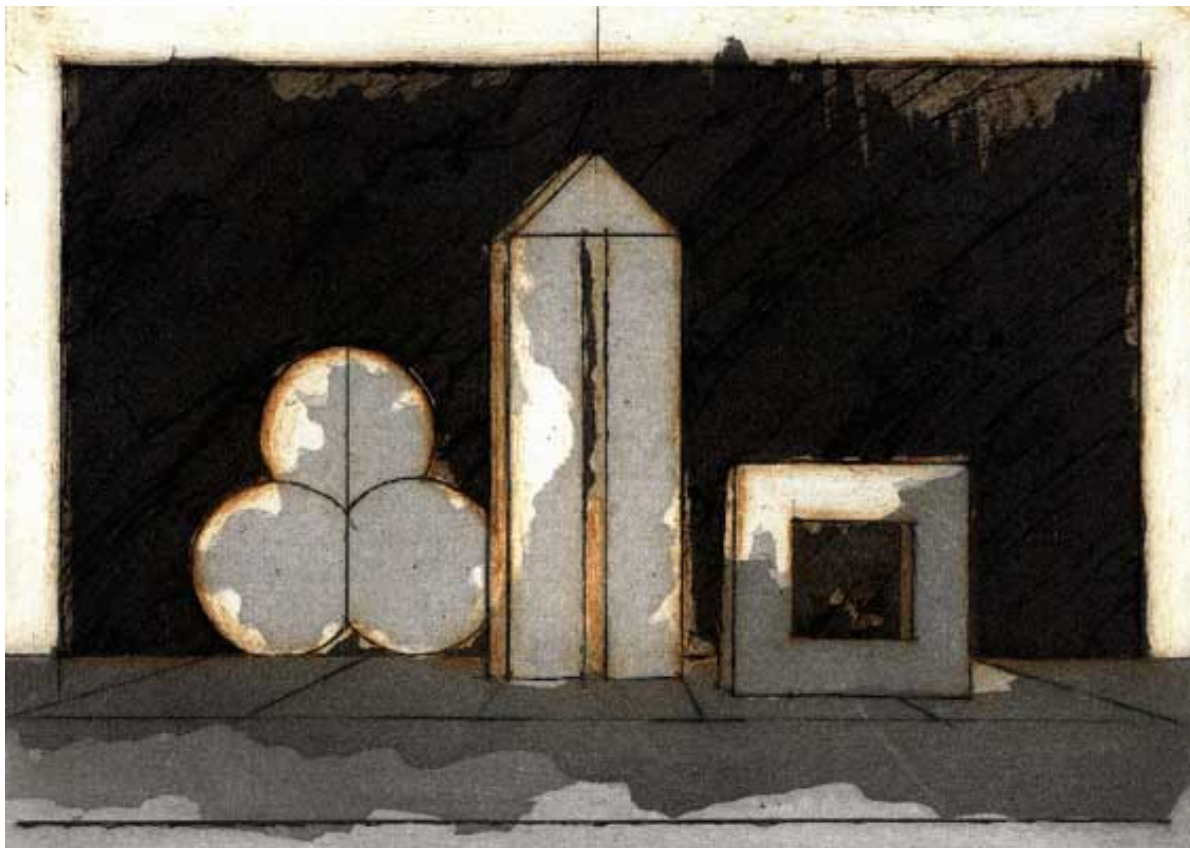

# OSBORNE SAMUEL

MODERN AND CONTEMPORARY ART

---

MICHAEL KENNY (1941-2000)

**Night Series: Plate V, 1996**

Etching with collograph

15 x 20.8 cms

(5.90 x 8.17 in)

P.O.A.

Printed in colours on Somerset TP 300 gms paper; signed, titled, numbered and dated from the edition of 30; printed by Martin Saull and published by Pratt Editions, Kent.