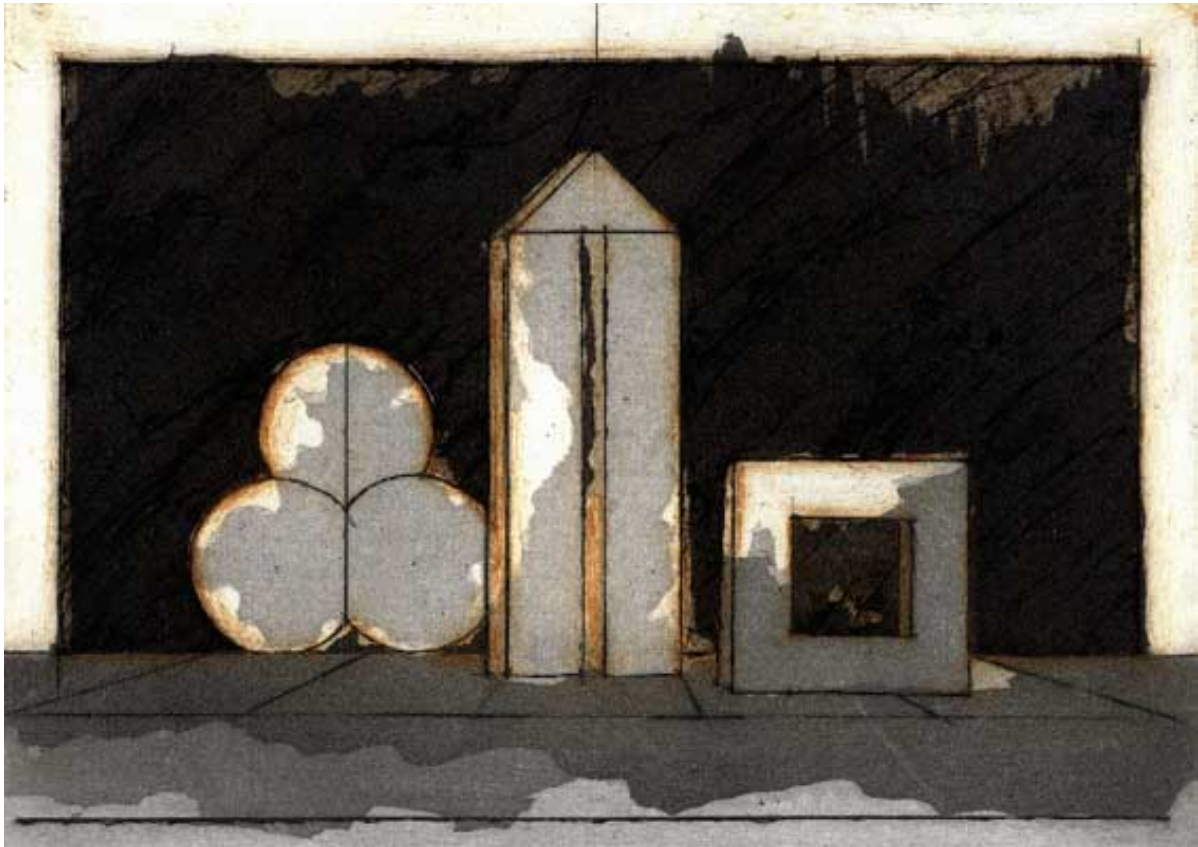

OSBORNE SAMUEL

MODERN AND CONTEMPORARY ART

MICHAEL KENNY (1941-2000)

Night Series: Plate V, 1996

Etching with collograph

15 x 20.8 cms

(5.90 x 8.17 in)

P.O.A.

Printed in colours on Somerset TP 300 gms paper; signed, titled, numbered and dated from the edition of 30; printed by Martin Saull and published by Pratt Editions, Kent.