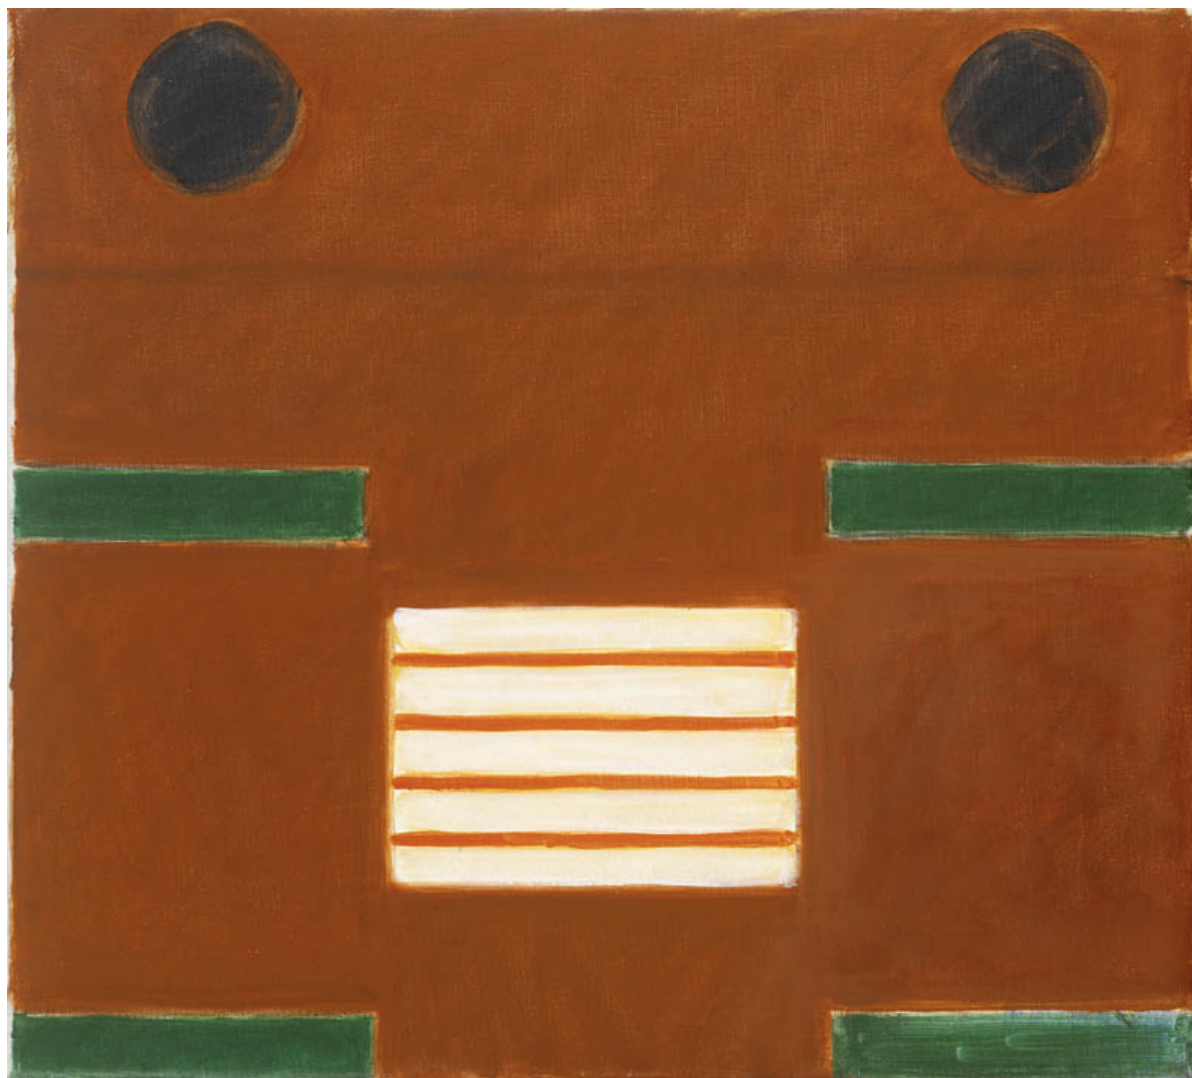

OSBORNE SAMUEL

MODERN AND CONTEMPORARY ART

PETER KINLEY (1926-1988)

Compartment, 1976

Oil on Canvas
45.7 x 50.6 cms
(17.96 x 19.89 in)
P.O.A.

Signed, titled, dated verso