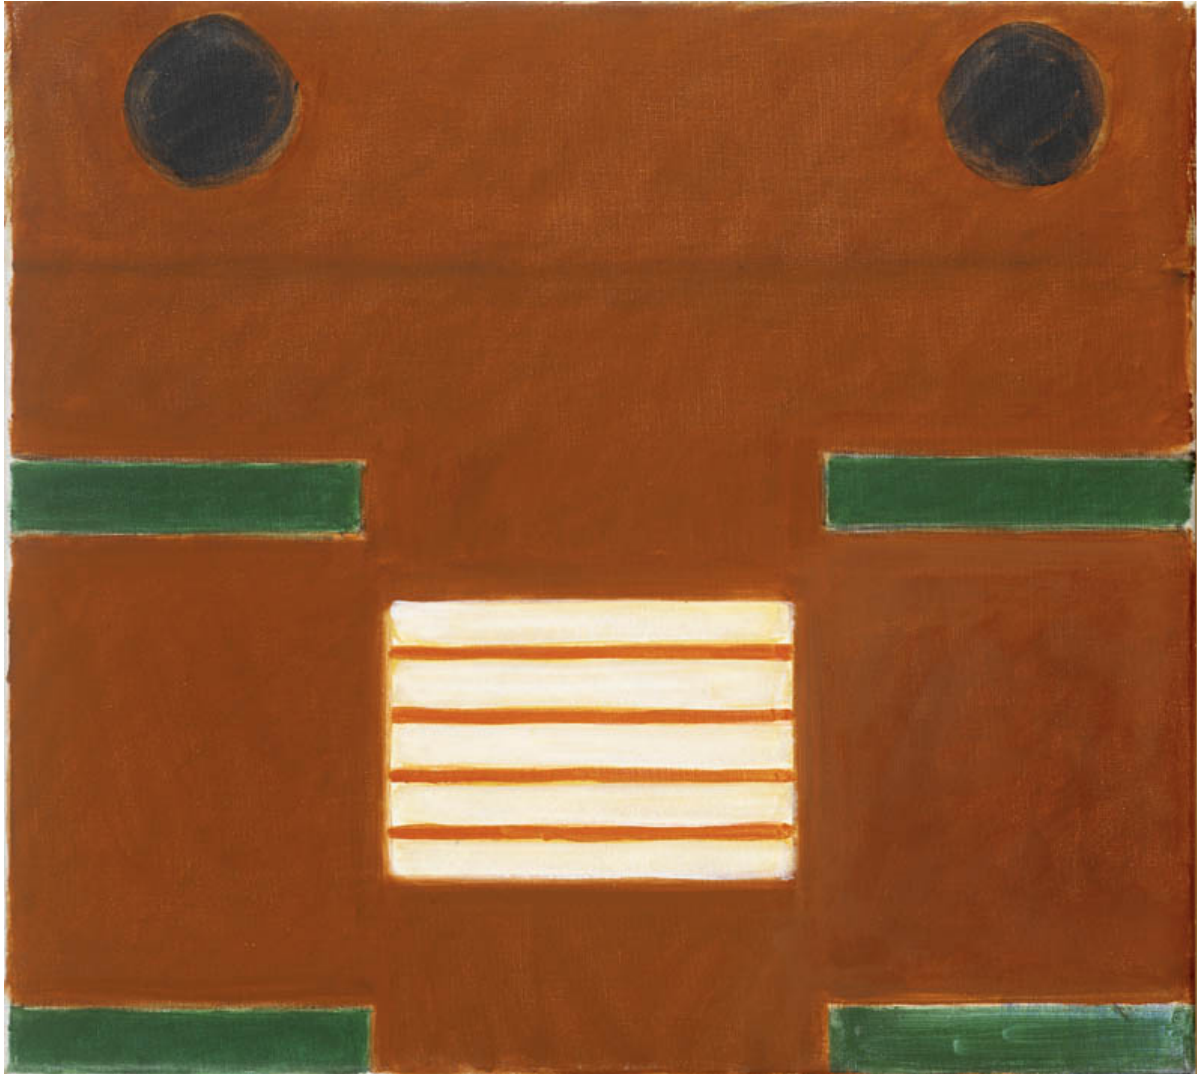

OSBORNE SAMUEL

MODERN AND CONTEMPORARY ART

PETER KINLEY (1926-1988)

Compartment, 1976

Oil on Canvas
45.7 x 50.6 cms
(17.96 x 19.89 in)
P.O.A.

Signed, titled, dated verso