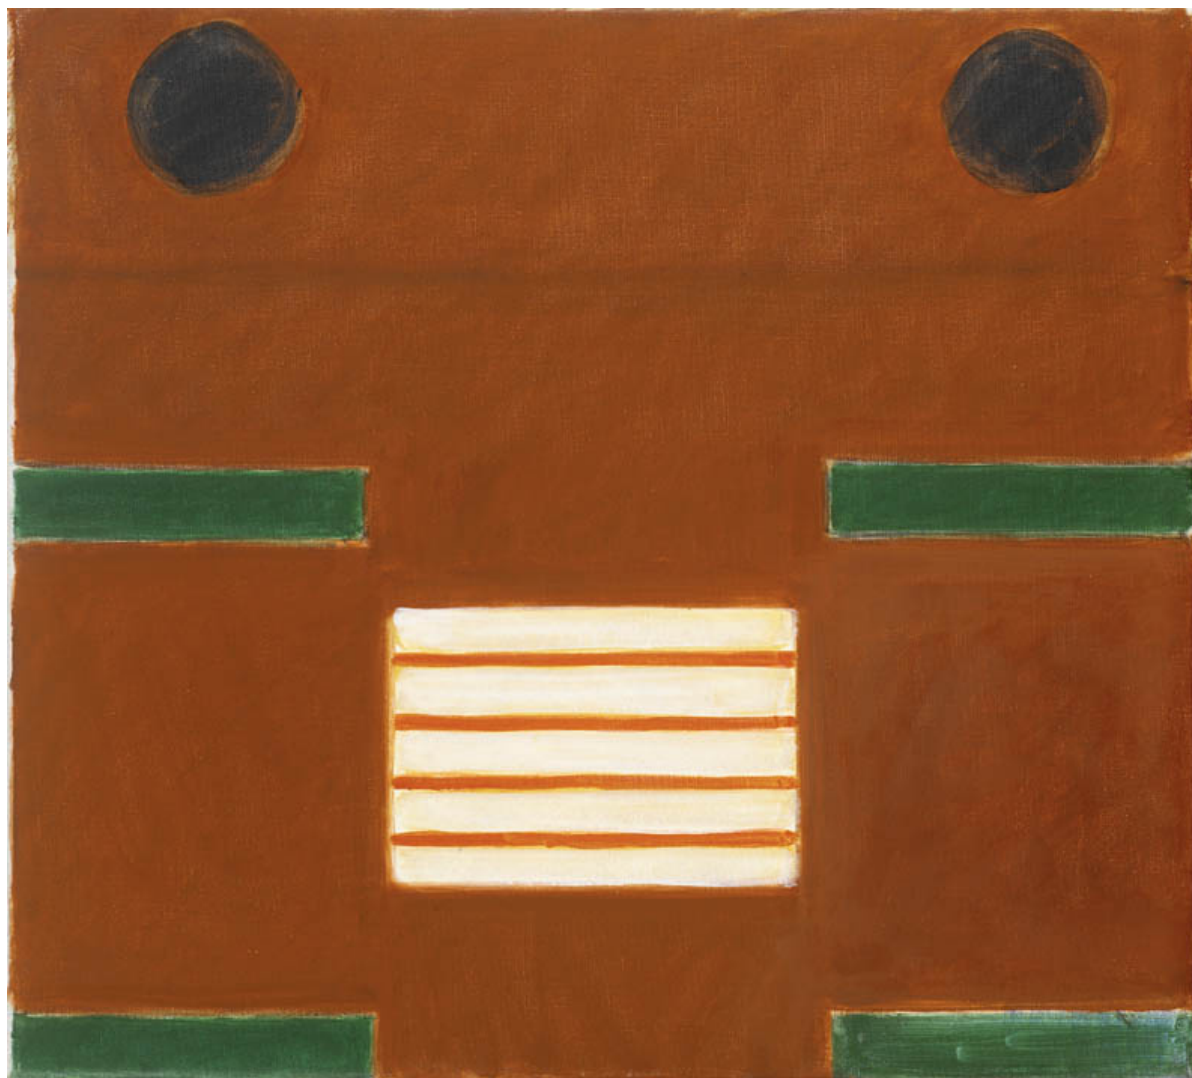

# OSBORNE SAMUEL

MODERN AND CONTEMPORARY ART

---

PETER KINLEY (1926-1988)

**Compartment, 1976**

Oil on Canvas

45.7 x 50.6 cms

(17.96 x 19.89 in)

P.O.A.

Signed, titled, dated verso