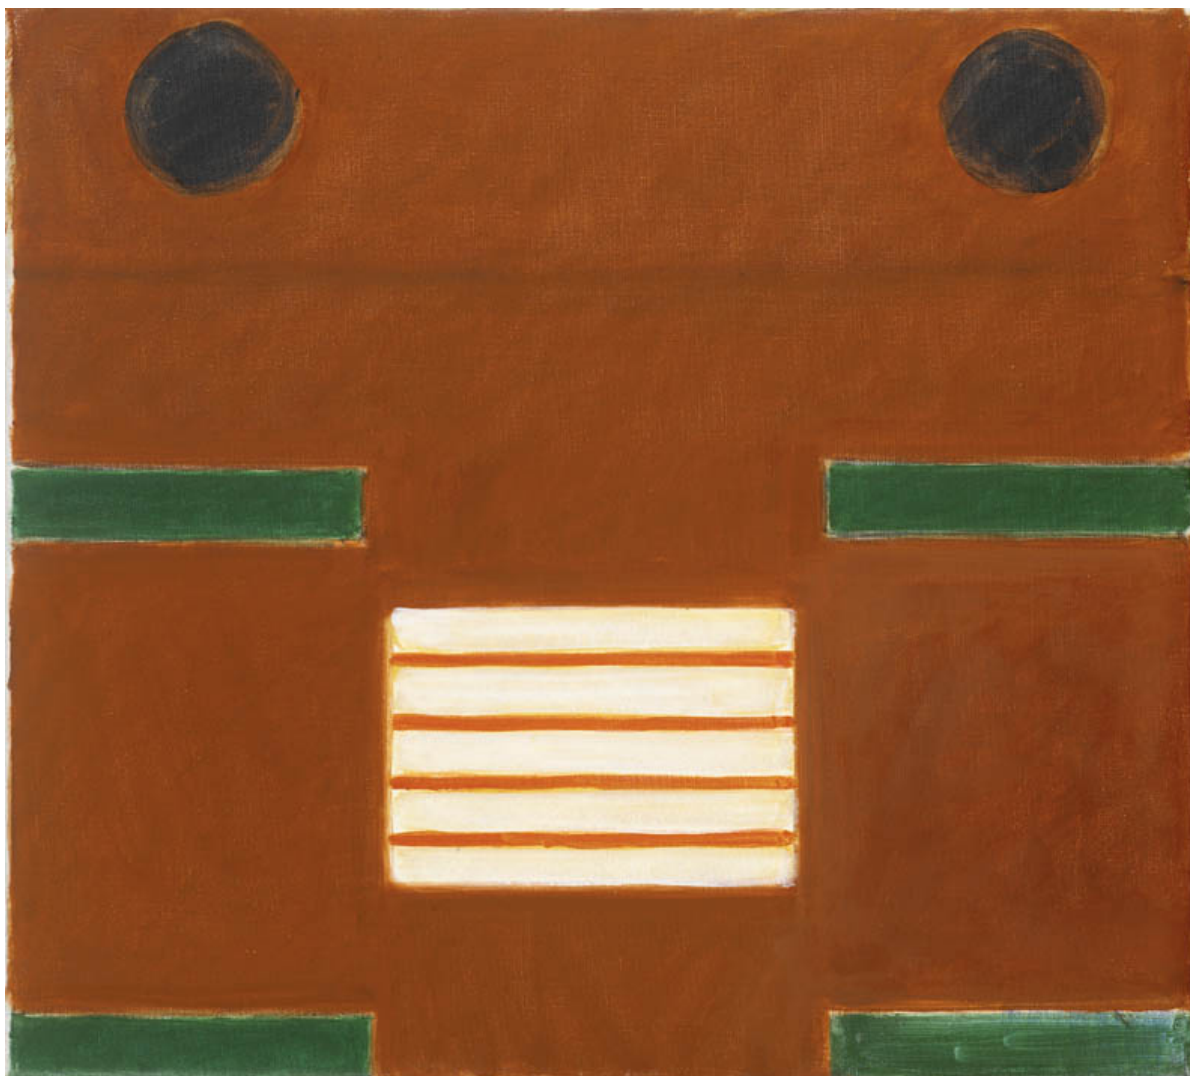

OSBORNE SAMUEL

MODERN AND CONTEMPORARY ART

PETER KINLEY (1926-1988)

Compartment, 1976

Oil on Canvas
45.7 x 50.6 cms
(17.96 x 19.89 in)
P.O.A.

Signed, titled, dated verso