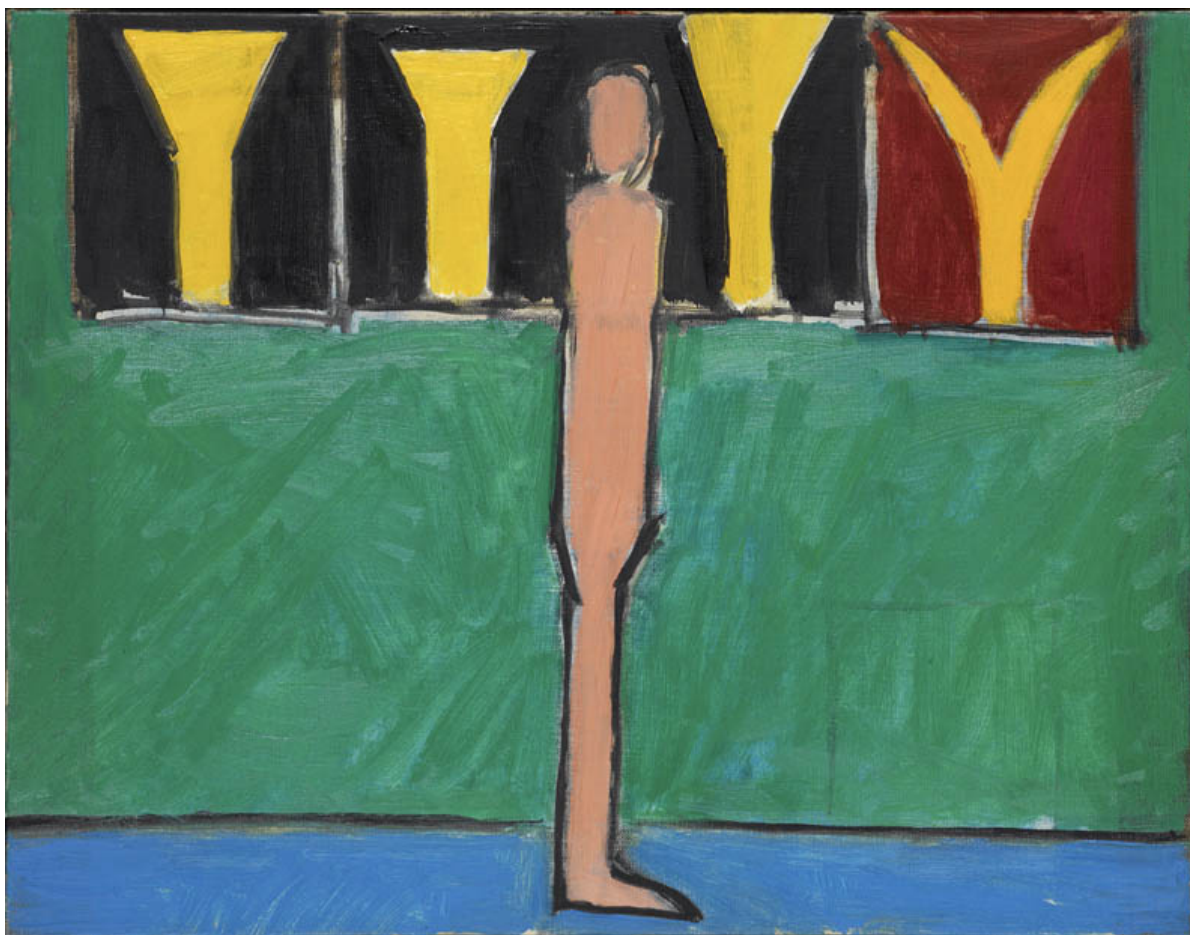

OSBORNE SAMUEL

MODERN AND CONTEMPORARY ART

PETER KINLEY (1926-1988)

Figure with a wall of Paintings (Green), 1968

Oil on Canvas
35.5 x 45.5 cms
(13.95 x 17.88 in)
P.O.A.

Signed, titled, dated verso