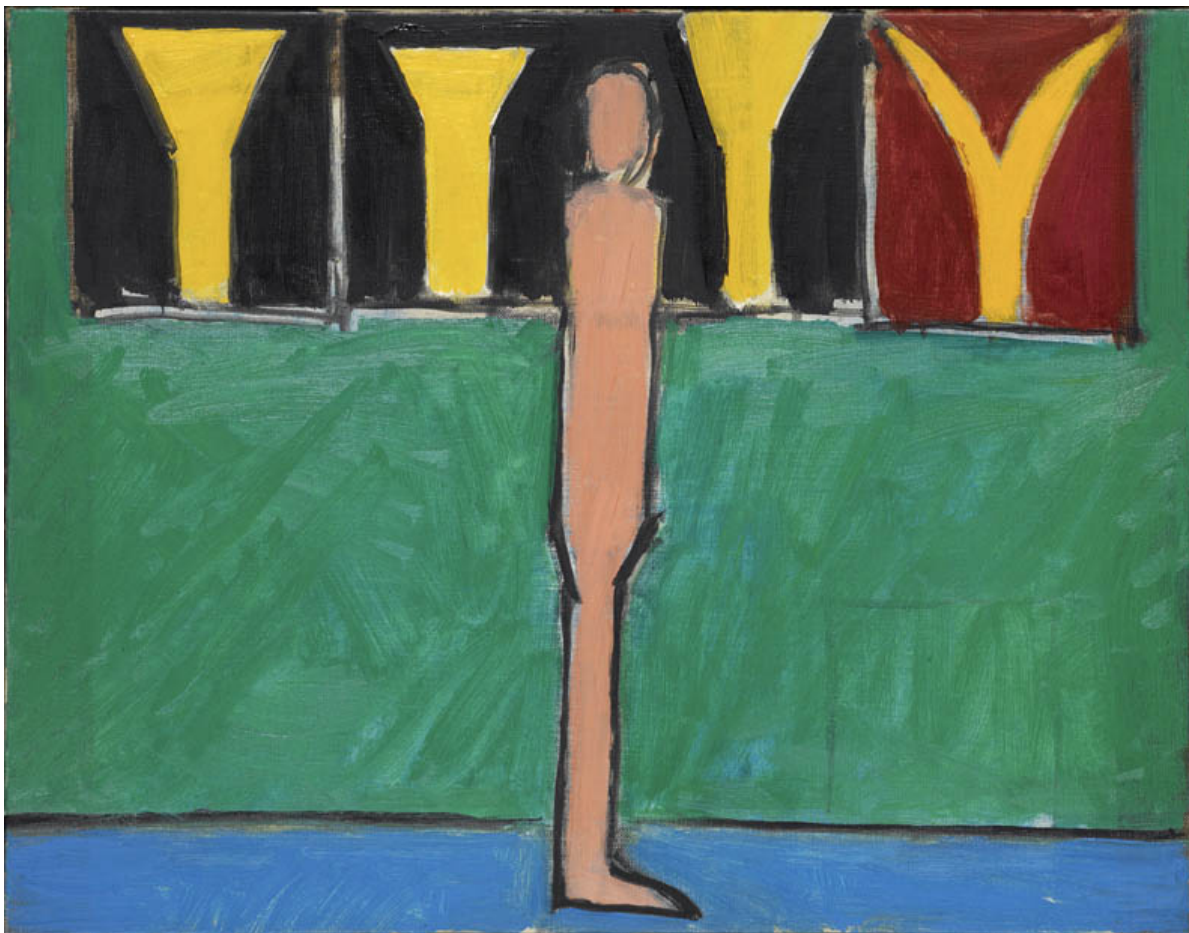

# OSBORNE SAMUEL

MODERN AND CONTEMPORARY ART

---

PETER KINLEY (1926-1988)

**Figure with a wall of Paintings (Green), 1968**

Oil on Canvas  
35.5 x 45.5 cms  
(13.95 x 17.88 in)  
P.O.A.

Signed, titled, dated verso