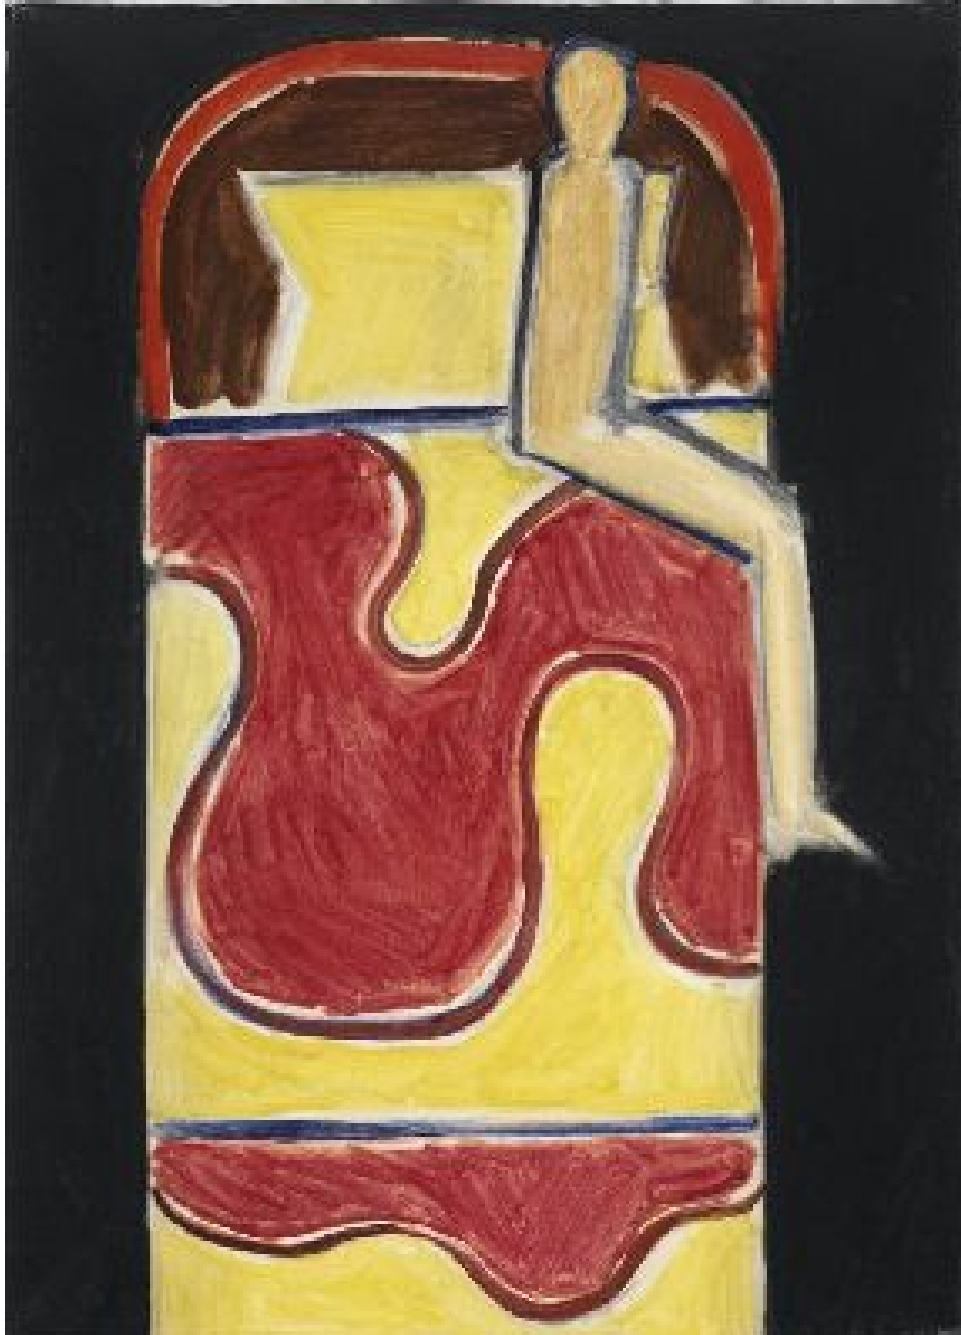

OSBORNE SAMUEL

MODERN AND CONTEMPORARY ART

PETER KINLEY (1926-1988)

The Bed I, 1967
Oil on canvas
71 x 51 cms
(27.90 x 20.04 in)

OSBORNE SAMUEL

MODERN AND CONTEMPORARY ART

P.O.A.

Signed, titled, dated verso