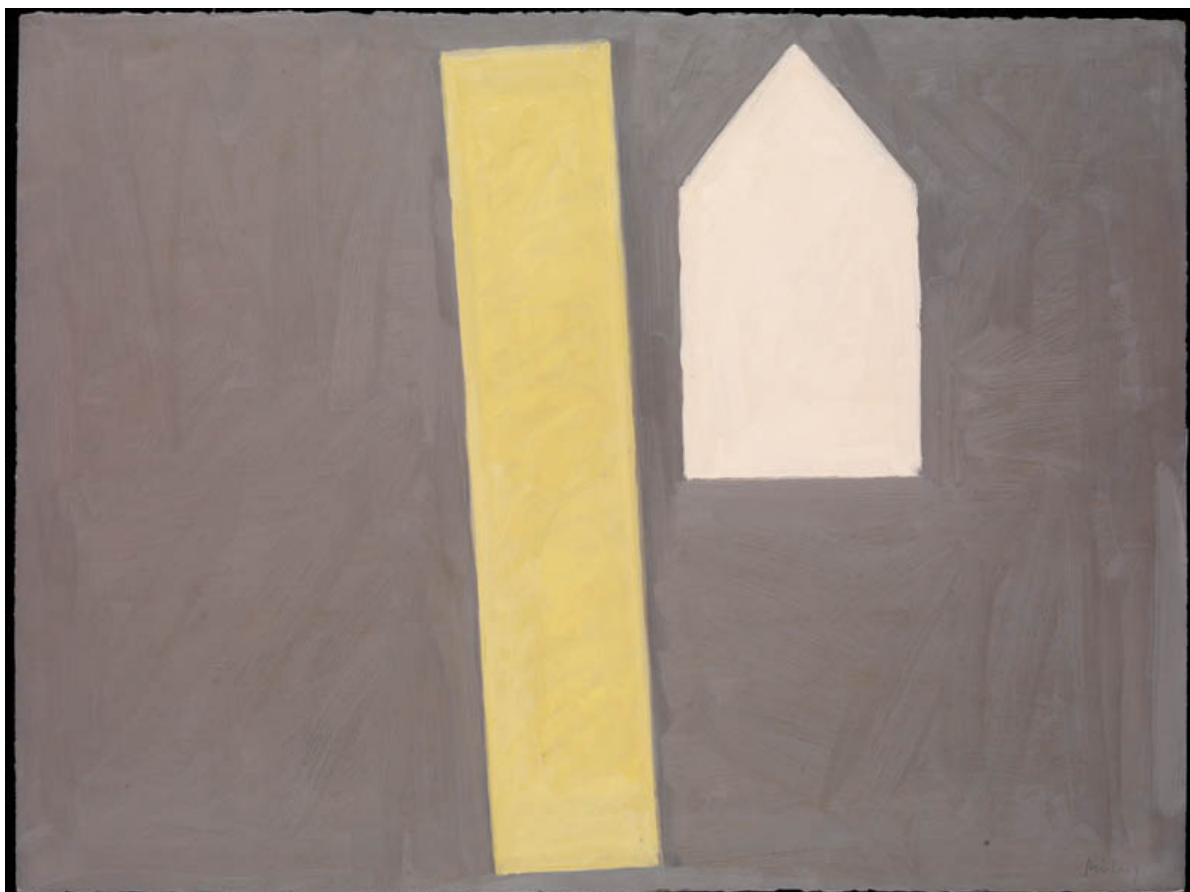

OSBORNE SAMUEL

MODERN AND CONTEMPORARY ART

PETER KINLEY (1926-1988)

Untitled (house, tree)

Oil on paper

59 x 78.5 cms

(23.19 x 30.85 in)

P.O.A.