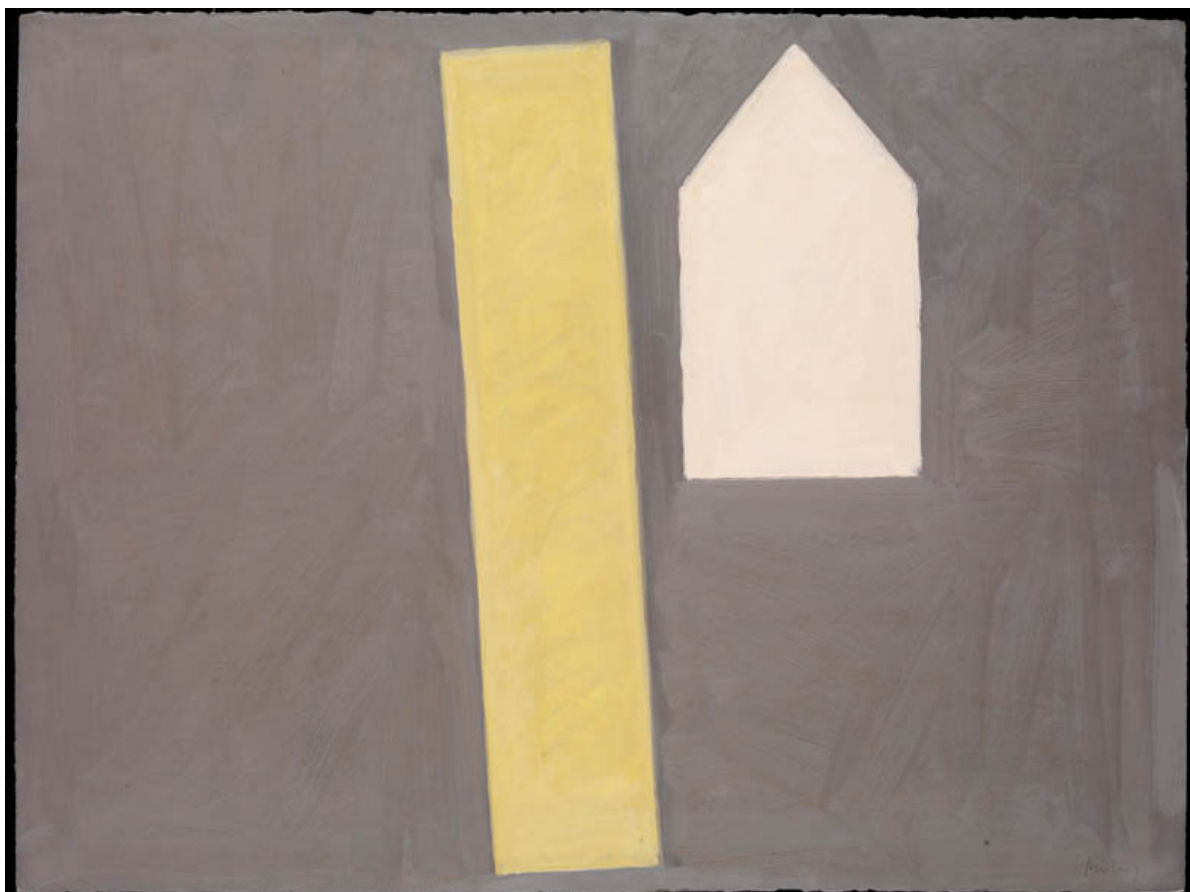

# OSBORNE SAMUEL

MODERN AND CONTEMPORARY ART

---

PETER KINLEY (1926-1988)

**Untitled (house, tree)**

Oil on paper  
59 x 78.5 cms  
(23.19 x 30.85 in)  
P.O.A.

Signed in pencil lower left