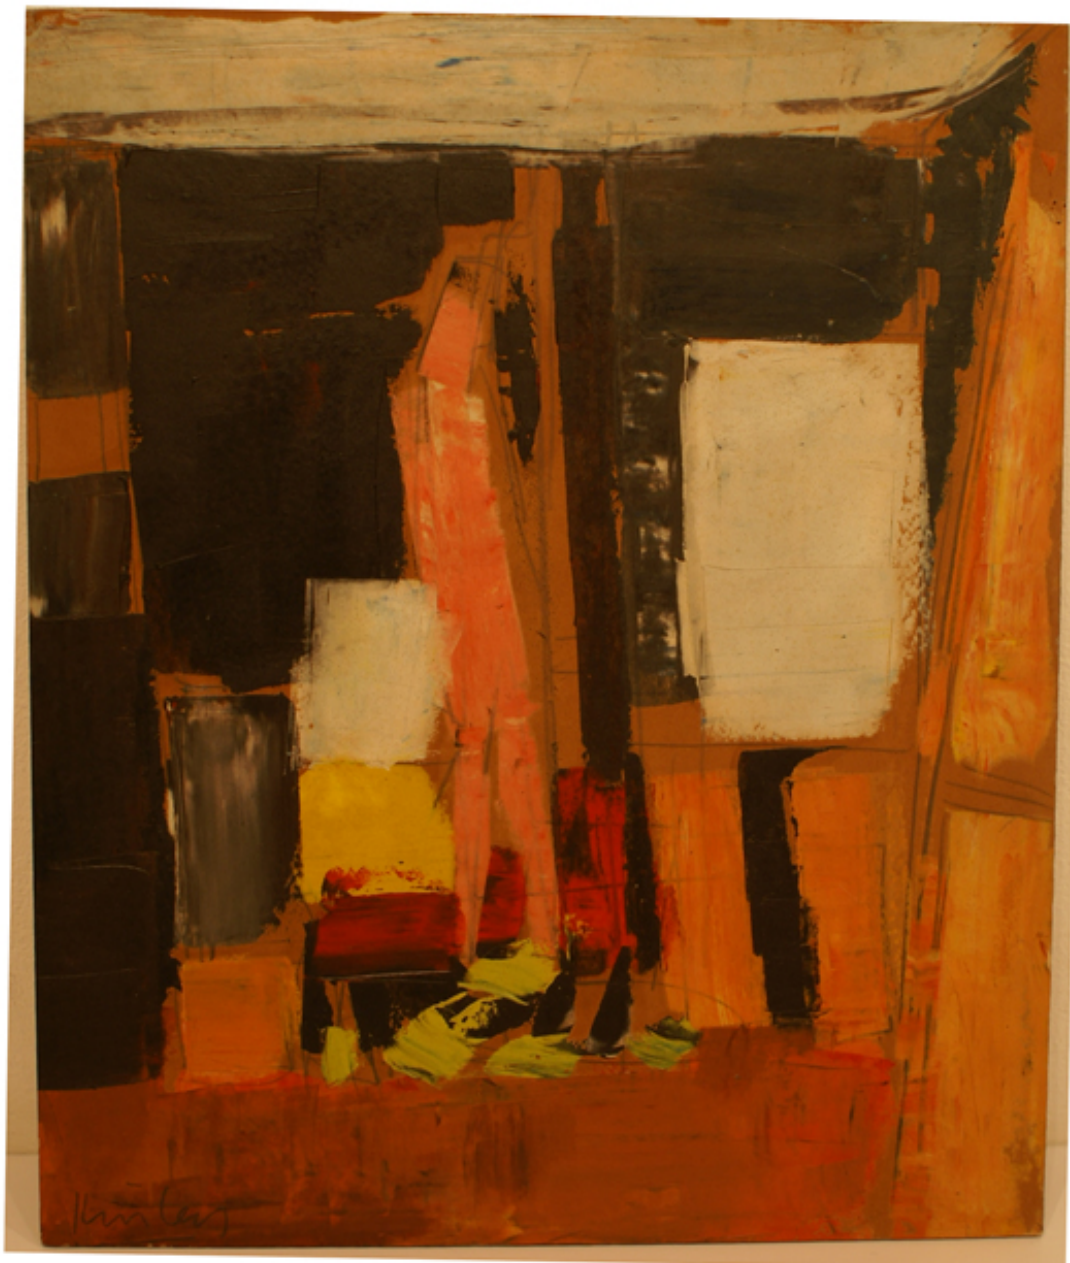

# OSBORNE SAMUEL

MODERN AND CONTEMPORARY ART

---

PETER KINLEY (1926-1988)

**Untitled (Interior with figure)**

Oil on board  
30 x 25 cms  
(11.79 x 9.83 in)

# OSBORNE SAMUEL

MODERN AND CONTEMPORARY ART

---

Available

Signed lower left