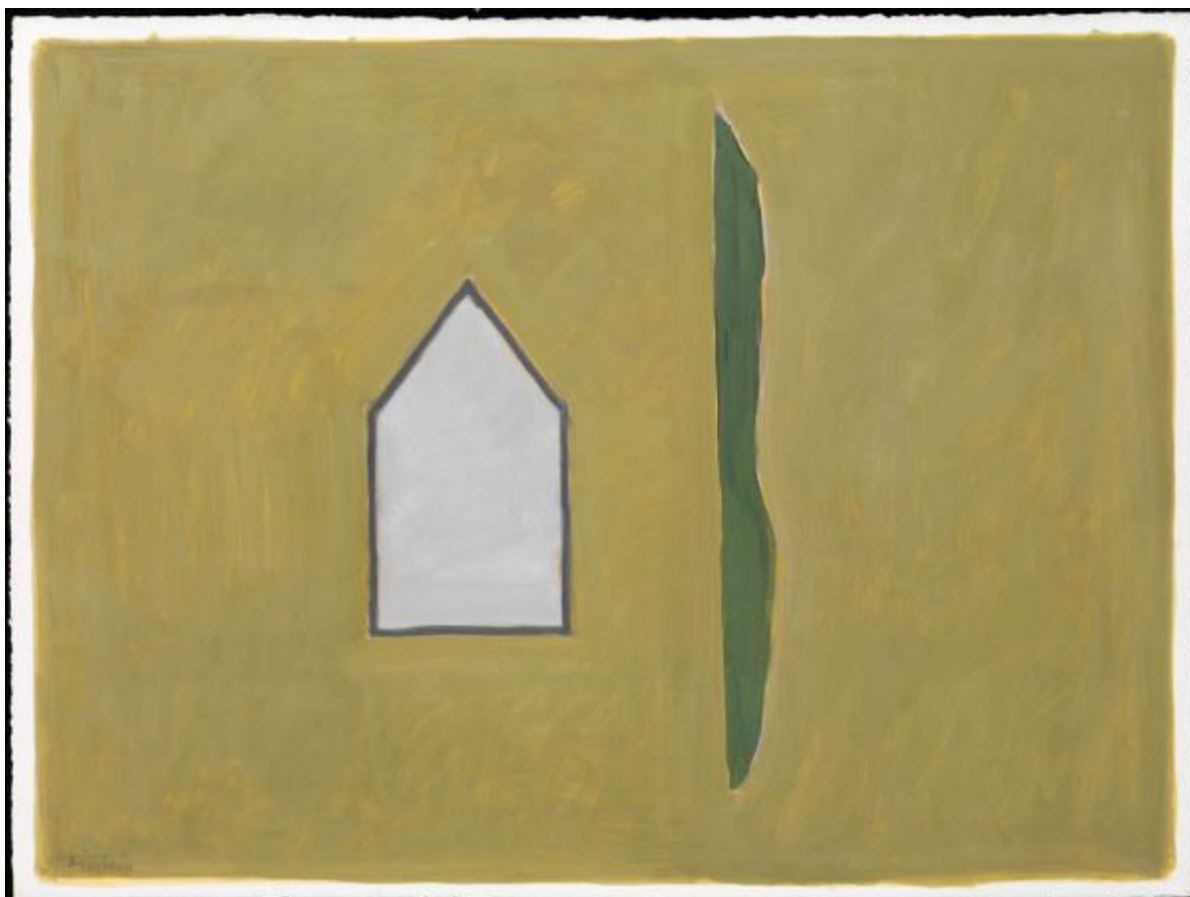

OSBORNE SAMUEL

MODERN AND CONTEMPORARY ART

PETER KINLEY (1926-1988)

Untitled (house, hedge)

Oil on paper
56 x 75.5 cms
(22.01 x 29.67 in)
P.O.A.

Paper size 59 x 78.5 cm
Signed in pencil lower left