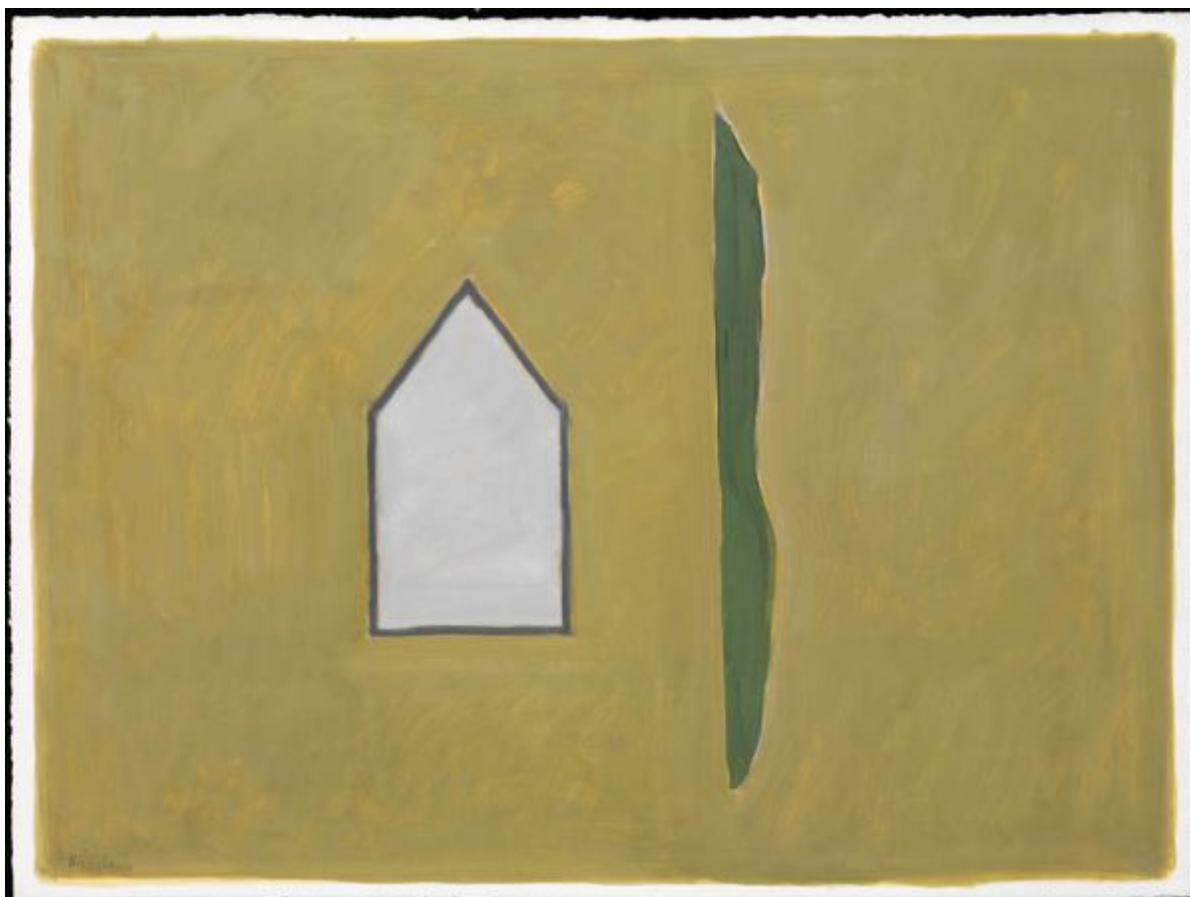

# OSBORNE SAMUEL

MODERN AND CONTEMPORARY ART

---

PETER KINLEY (1926-1988)

**Untitled (house, hedge)**

Oil on paper  
56 x 75.5 cms  
(22.01 x 29.67 in)  
P.O.A.

Paper size 59 x 78.5 cm  
Signed in pencil lower left