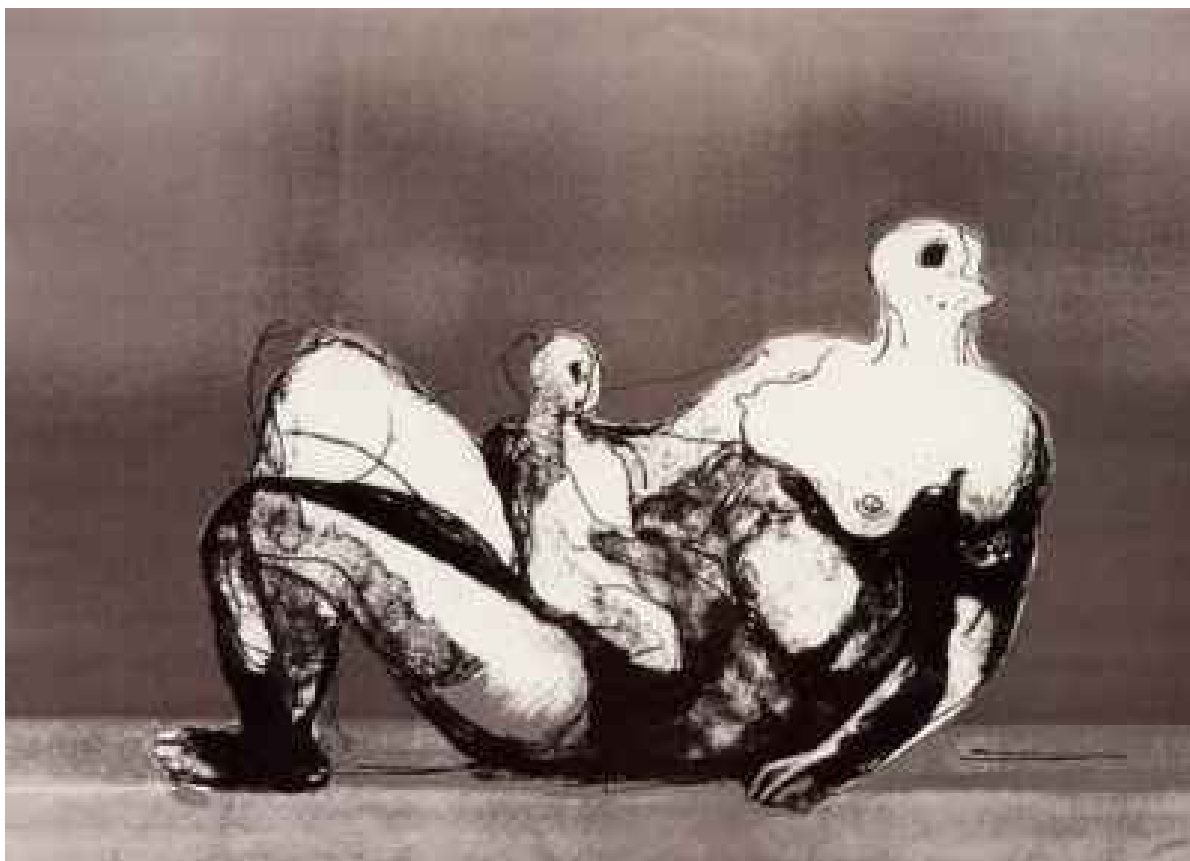

# OSBORNE SAMUEL

MODERN AND CONTEMPORARY ART

---

HENRY MOORE (1898-1986)

**Reclining Mother and Child with Grey Background, 1982**

Lithograph printed in colours

54.6 (H) cms

(21.46 x 0.00 in)

P.O.A.

Artist Proof Signed and numbered in pencil aside from the edition

Ref: CGM 655