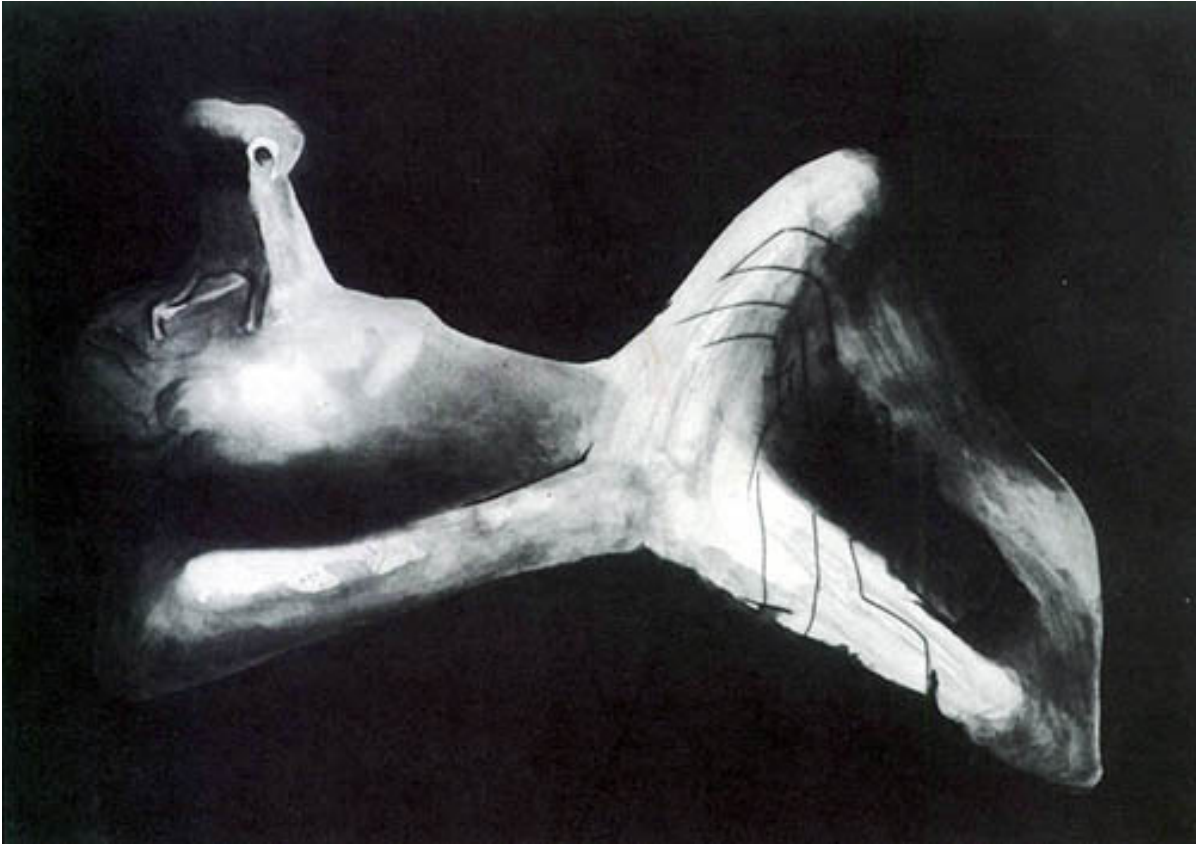

OSBORNE SAMUEL

MODERN AND CONTEMPORARY ART

HENRY MOORE (1898-1986)

Reclining Figure in Dark Landscape, 1980

Etching, aquatint and carborundum

97.1 x 138.4 cms

(38.16 x 54.39 in)

P.O.A.

One of 4 dedicated proofs,
aside from the edition of 12
plus 4 artist proofs