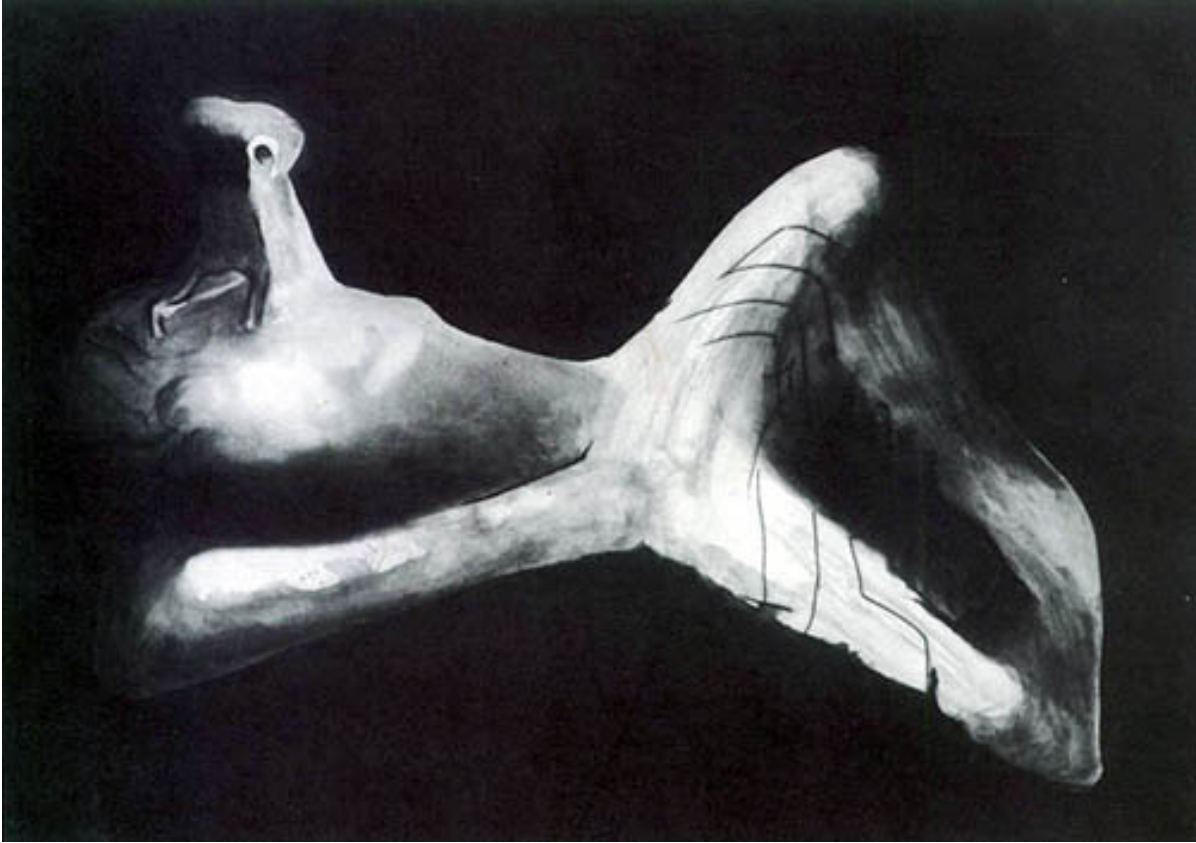

# OSBORNE SAMUEL

MODERN AND CONTEMPORARY ART

---

HENRY MOORE (1898-1986)

**Reclining Figure in Dark Landscape, 1980**

Etching, aquatint and carborundum

97.1 x 138.4 cms

(38.16 x 54.39 in)

P.O.A.

One of 4 dedicated proofs,  
aside from the edition of 12  
plus 4 artist proofs