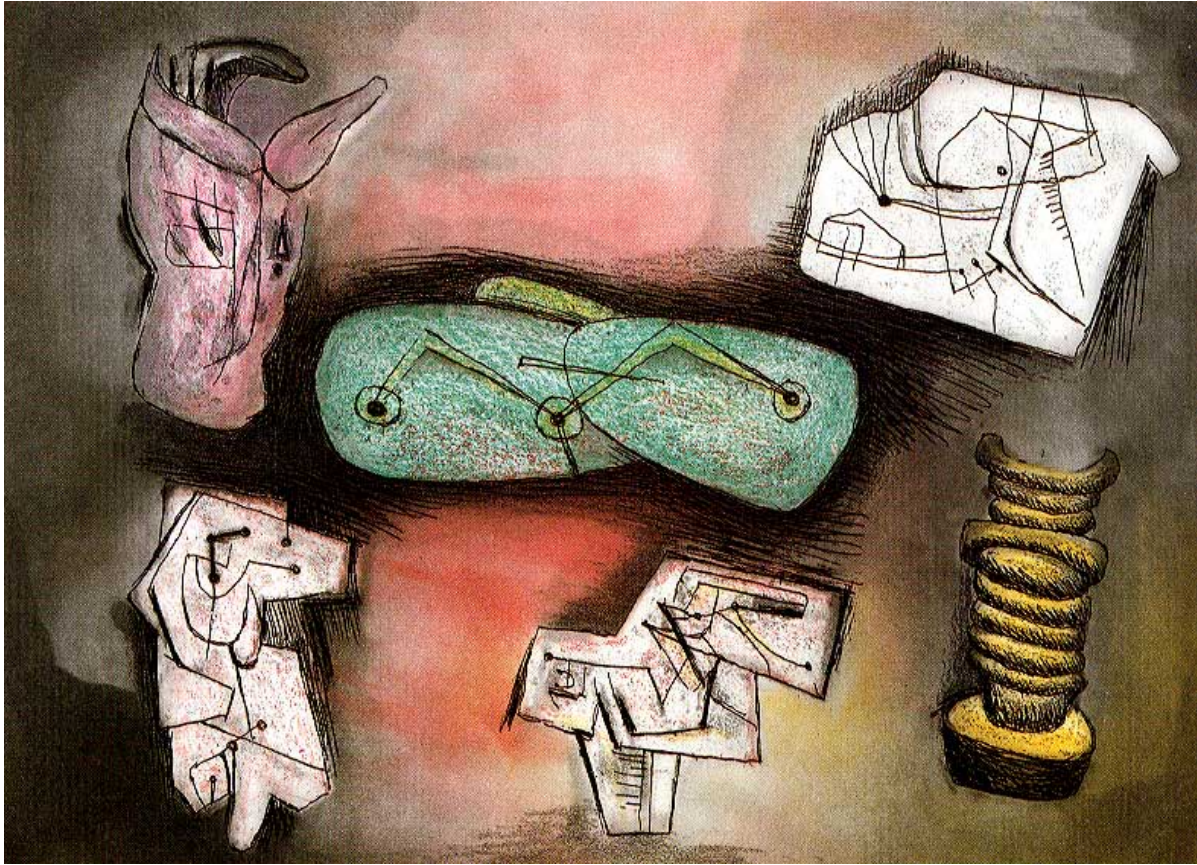

OSBORNE SAMUEL

MODERN AND CONTEMPORARY ART

HENRY MOORE (1898-1986)

Sculptural Ideas 4, 1980

Etching and Aquatint

25.1 x 34.6 cms

(9.86 x 13.60 in)

P.O.A.

Signed and numbered in pencil

(XII/XII) aside from the

edition of 50

Ref: CGM/583