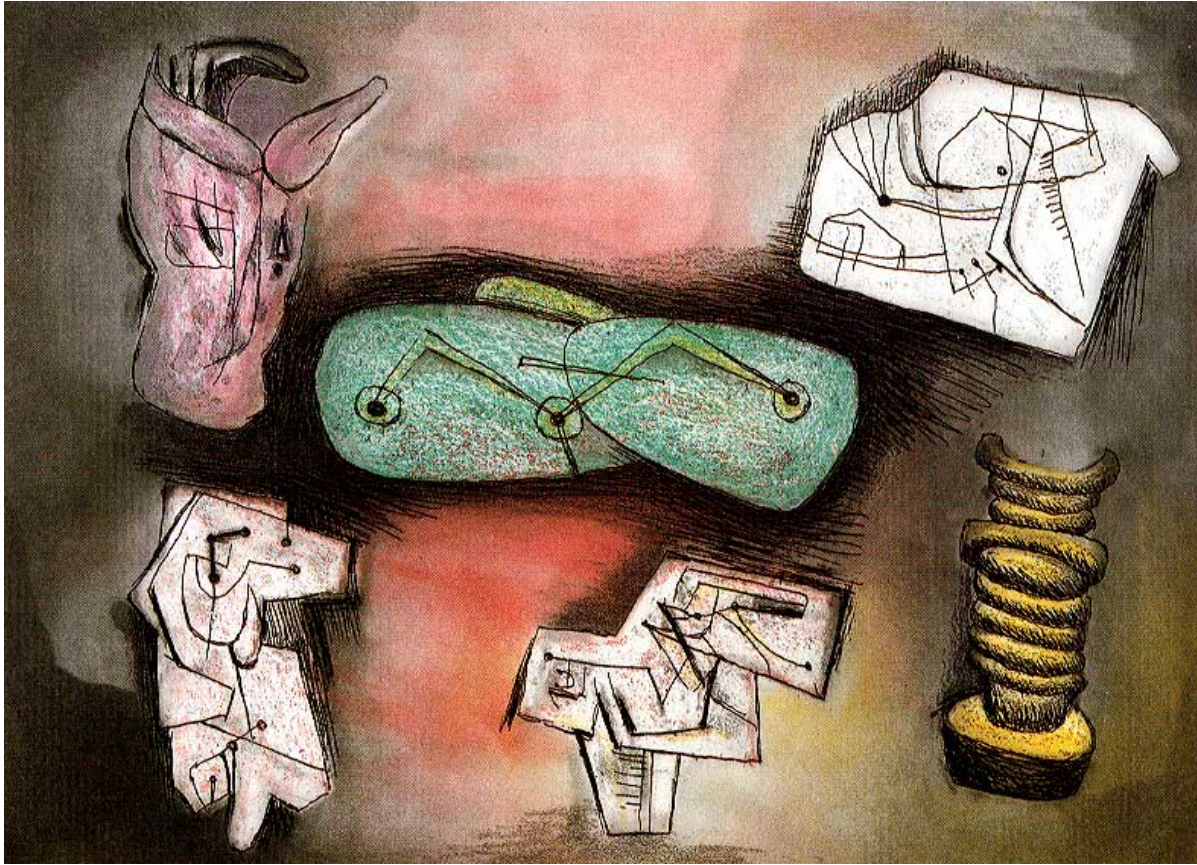

OSBORNE SAMUEL

MODERN AND CONTEMPORARY ART

HENRY MOORE (1898-1986)

Sculptural Ideas 4, 1980

Etching and Aquatint
25.1 x 34.6 cms
(9.86 x 13.60 in)
P.O.A.

Signed and numbered in pencil
(XII/XII) aside from the
edition of 50
Ref: CGM/583