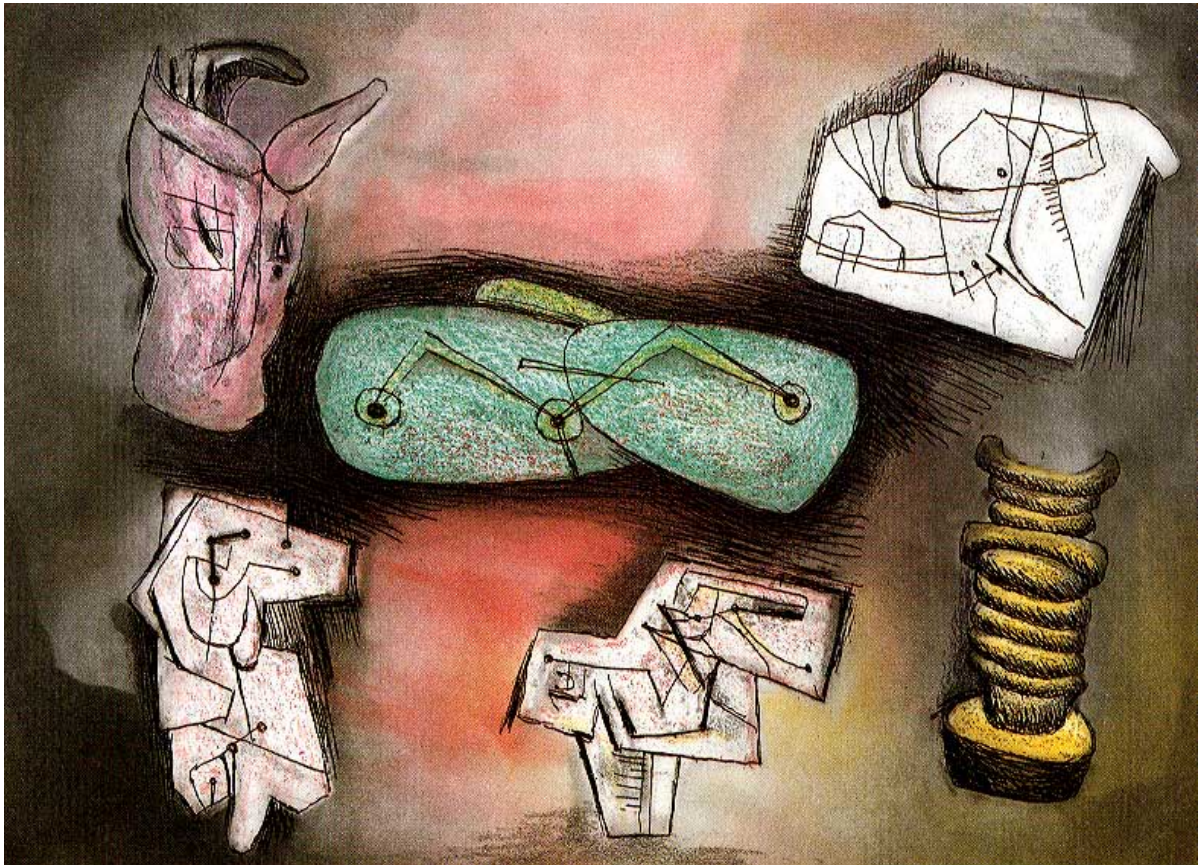

# OSBORNE SAMUEL

MODERN AND CONTEMPORARY ART

HENRY MOORE (1898-1986)

**Sculptural Ideas 4, 1980**

Etching and Aquatint  
25.1 x 34.6 cms  
(9.86 x 13.60 in)  
P.O.A.

Signed and numbered in pencil  
(XII/XII) aside from the  
edition of 50  
Ref: CGM/583