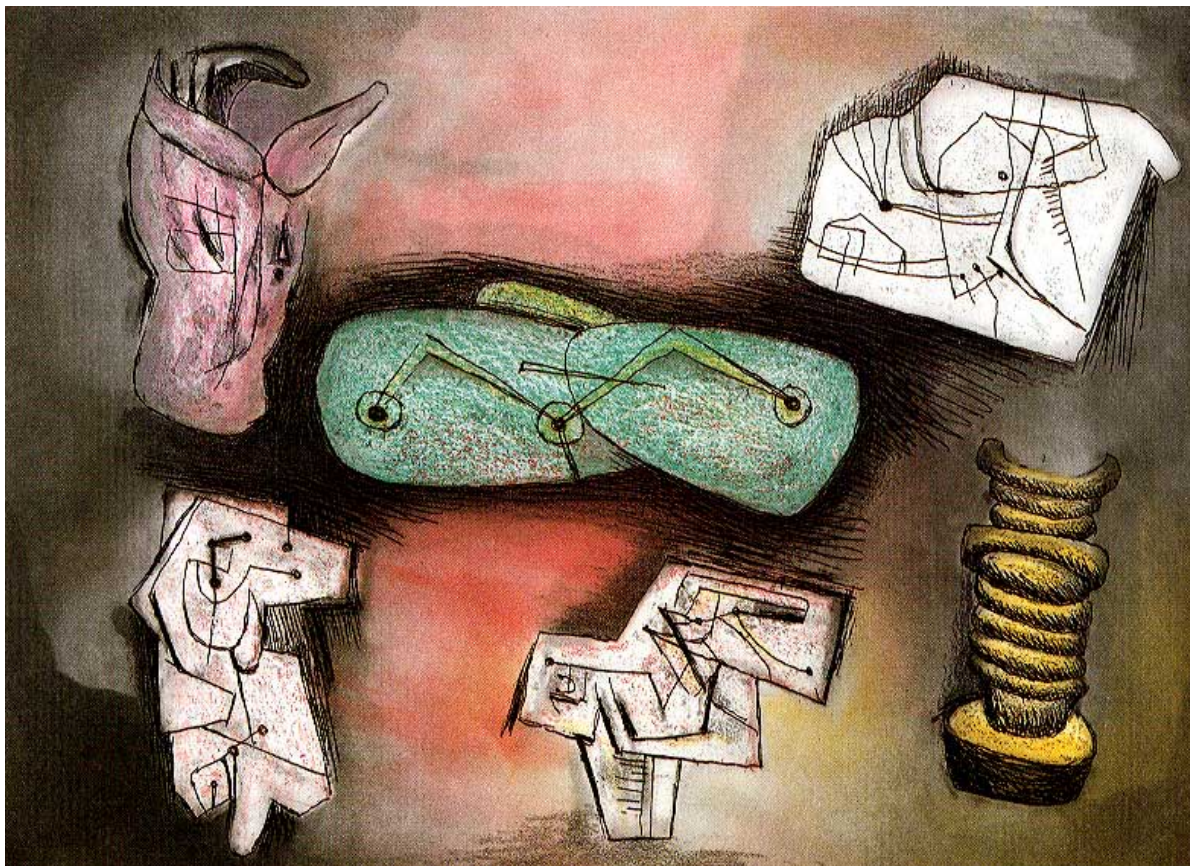

# OSBORNE SAMUEL

MODERN AND CONTEMPORARY ART

HENRY MOORE (1898-1986)

**Sculptural Ideas 4, 1980**

Etching and Aquatint

25.1 x 34.6 cms

(9.86 x 13.60 in)

P.O.A.

Signed and numbered in pencil

(XII/XII) aside from the

edition of 50

Ref: CGM/583