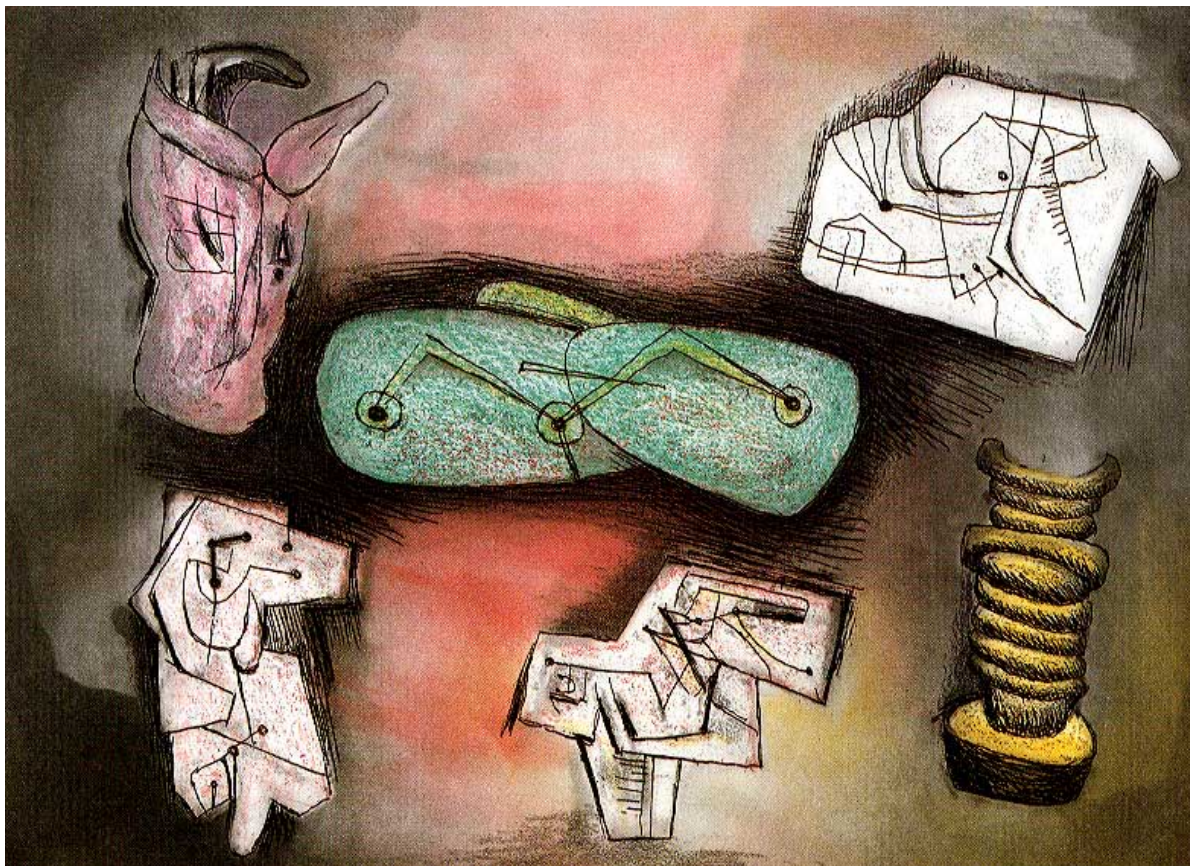

OSBORNE SAMUEL

MODERN AND CONTEMPORARY ART

HENRY MOORE (1898-1986)

Sculptural Ideas 4, 1980

Etching and Aquatint

25.1 x 34.6 cms

(9.86 x 13.60 in)

P.O.A.

Signed and numbered in pencil

(XII/XII) aside from the

edition of 50

Ref: CGM/583