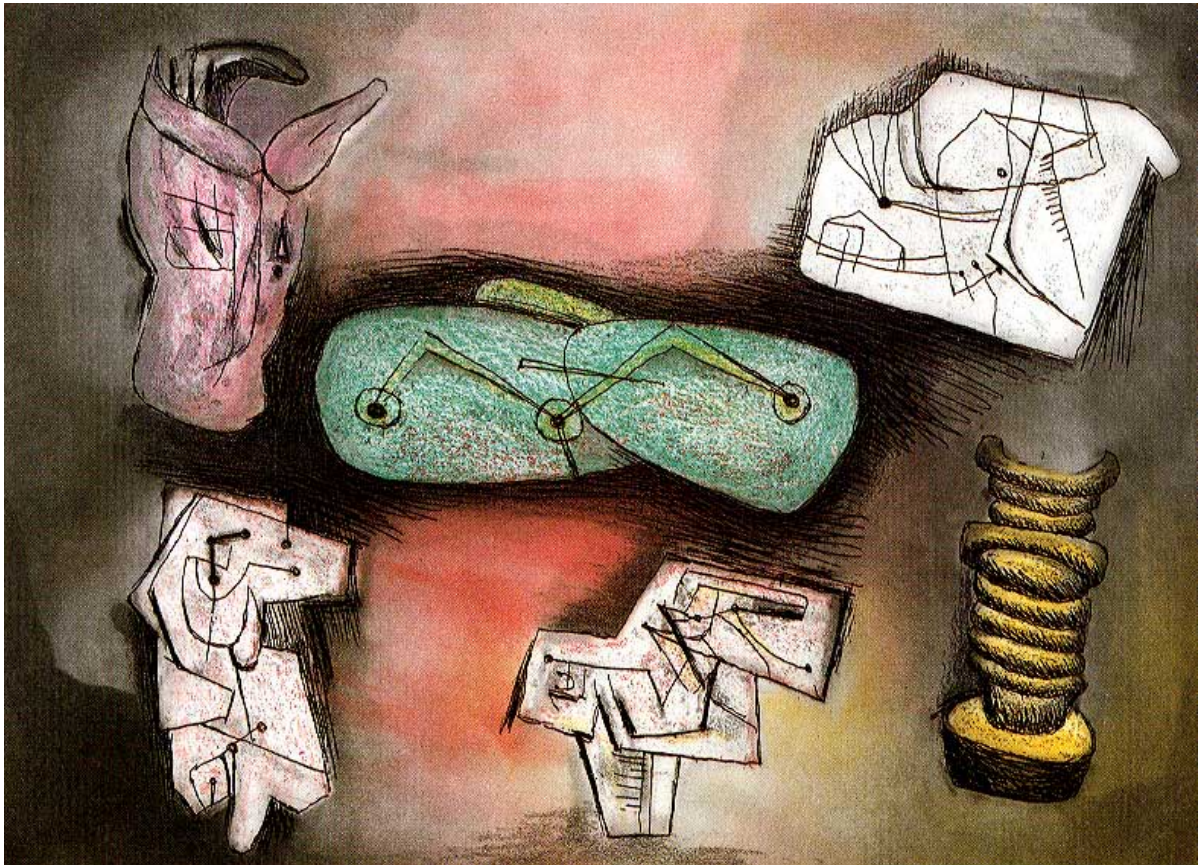

OSBORNE SAMUEL

MODERN AND CONTEMPORARY ART

HENRY MOORE (1898-1986)

Sculptural Ideas 4, 1980

Etching and Aquatint
25.1 x 34.6 cms
(9.86 x 13.60 in)
P.O.A.

Signed and numbered in pencil
(XII/XII) aside from the
edition of 50
Ref: CGM/583