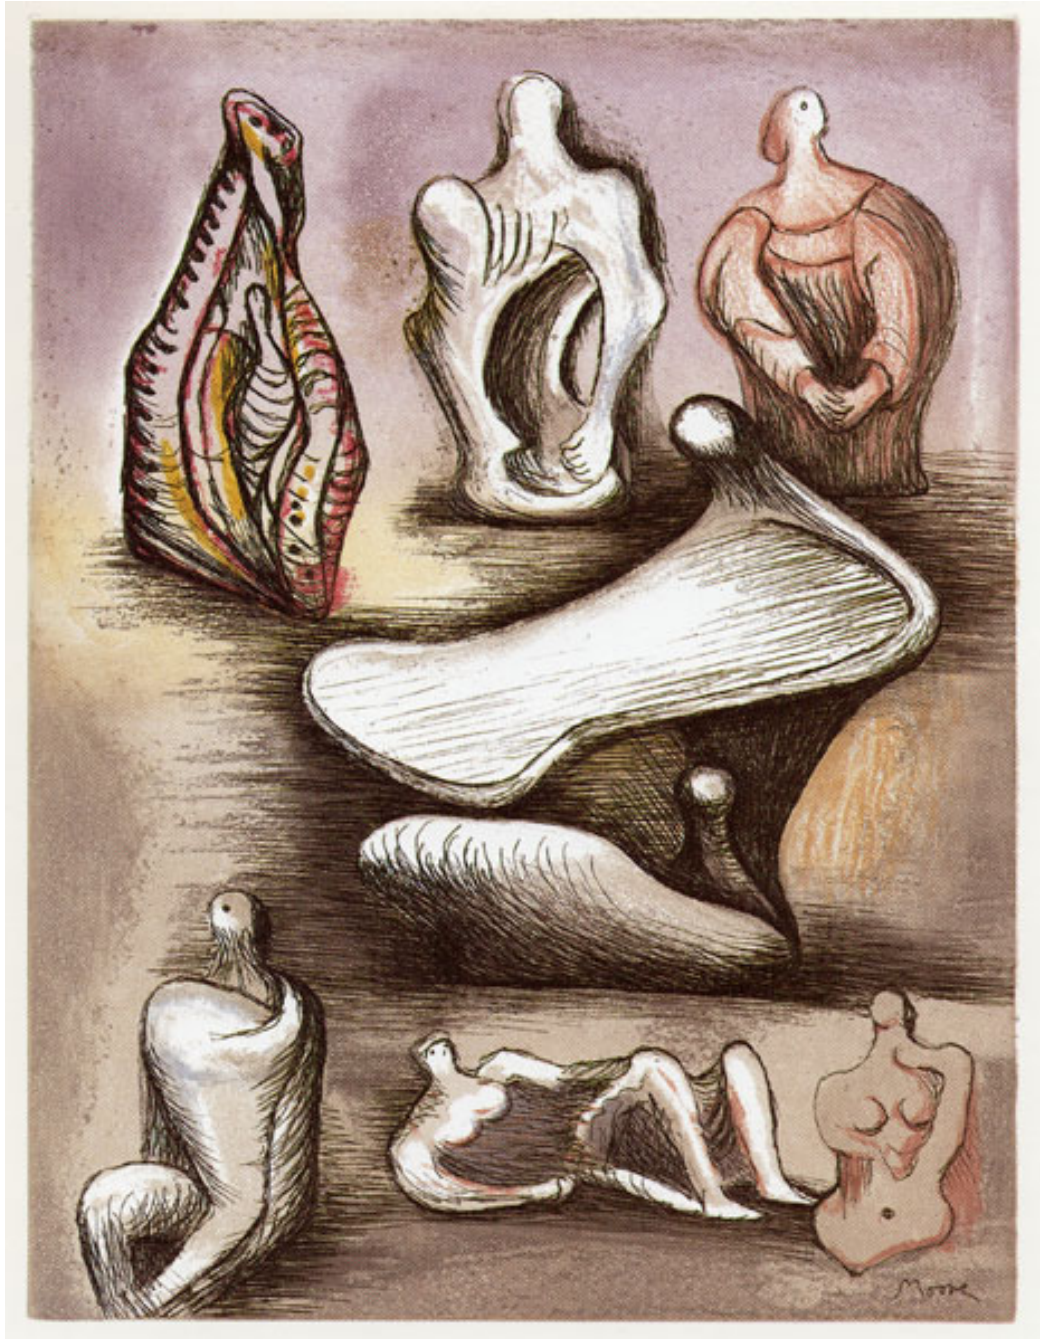

OSBORNE SAMUEL

MODERN AND CONTEMPORARY ART

HENRY MOORE (1898-1986)

Seven Sculpture Ideas II, 1980

Etching, Aquatint & Roulette

37.8 x 28.2 cms

(14.86 x 11.08 in)

OSBORNE SAMUEL

MODERN AND CONTEMPORARY ART

P.O.A.

Signed and numbered in pencil
from the edition of 50
Ref: CGM/590