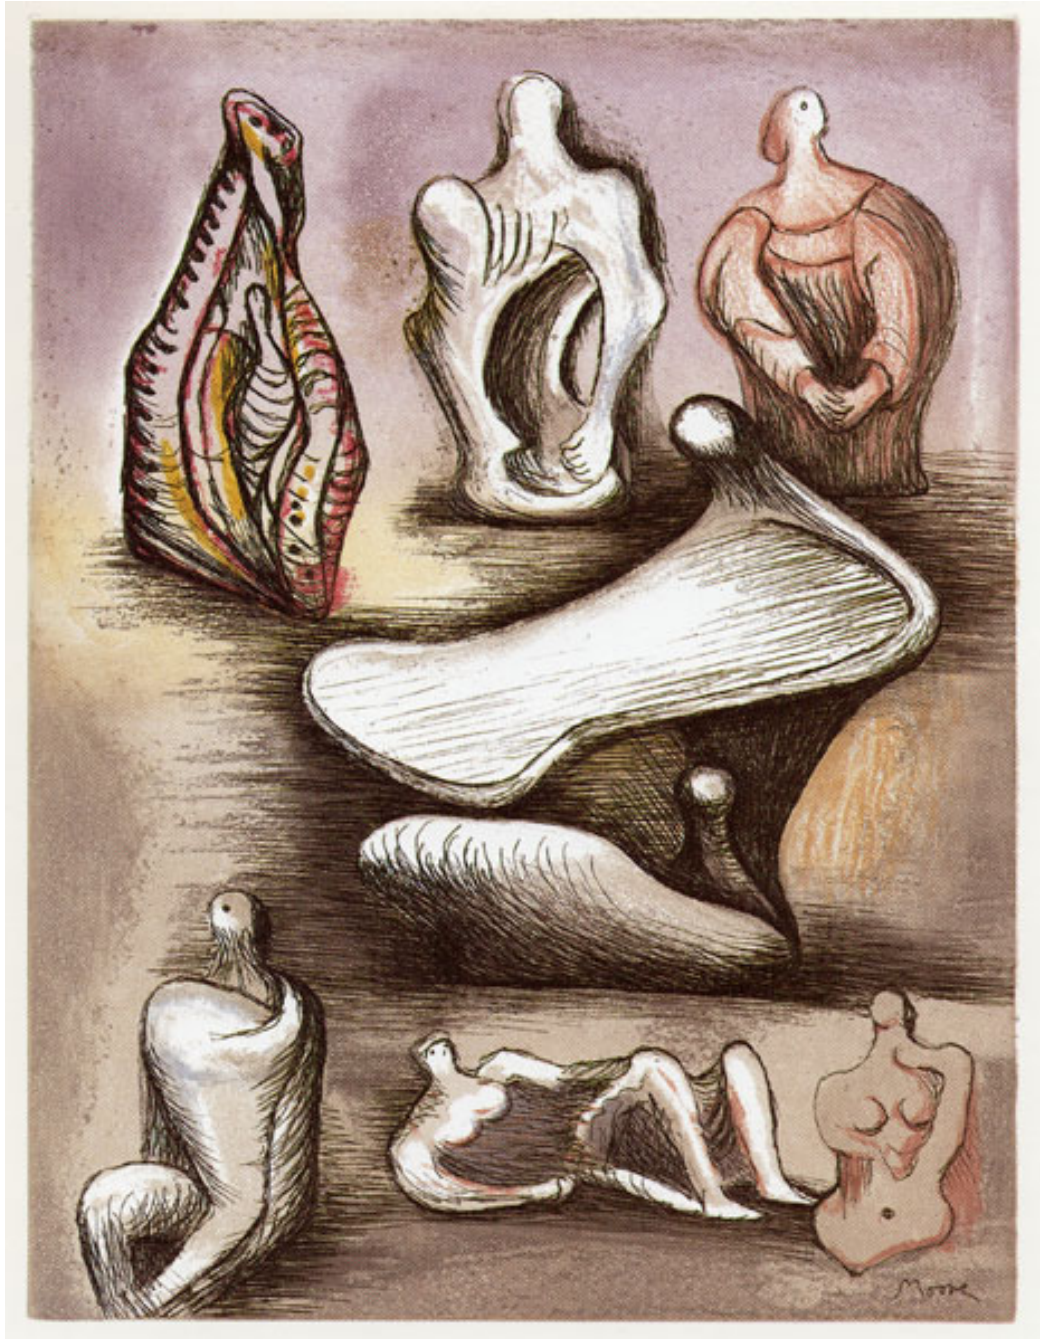

# OSBORNE SAMUEL

MODERN AND CONTEMPORARY ART

HENRY MOORE (1898-1986)

**Seven Sculpture Ideas II, 1980**

Etching, Aquatint & Roulette

37.8 x 28.2 cms

(14.86 x 11.08 in)

# OSBORNE SAMUEL

MODERN AND CONTEMPORARY ART

---

P.O.A.

Signed and numbered in pencil  
from the edition of 50  
Ref: CGM/590