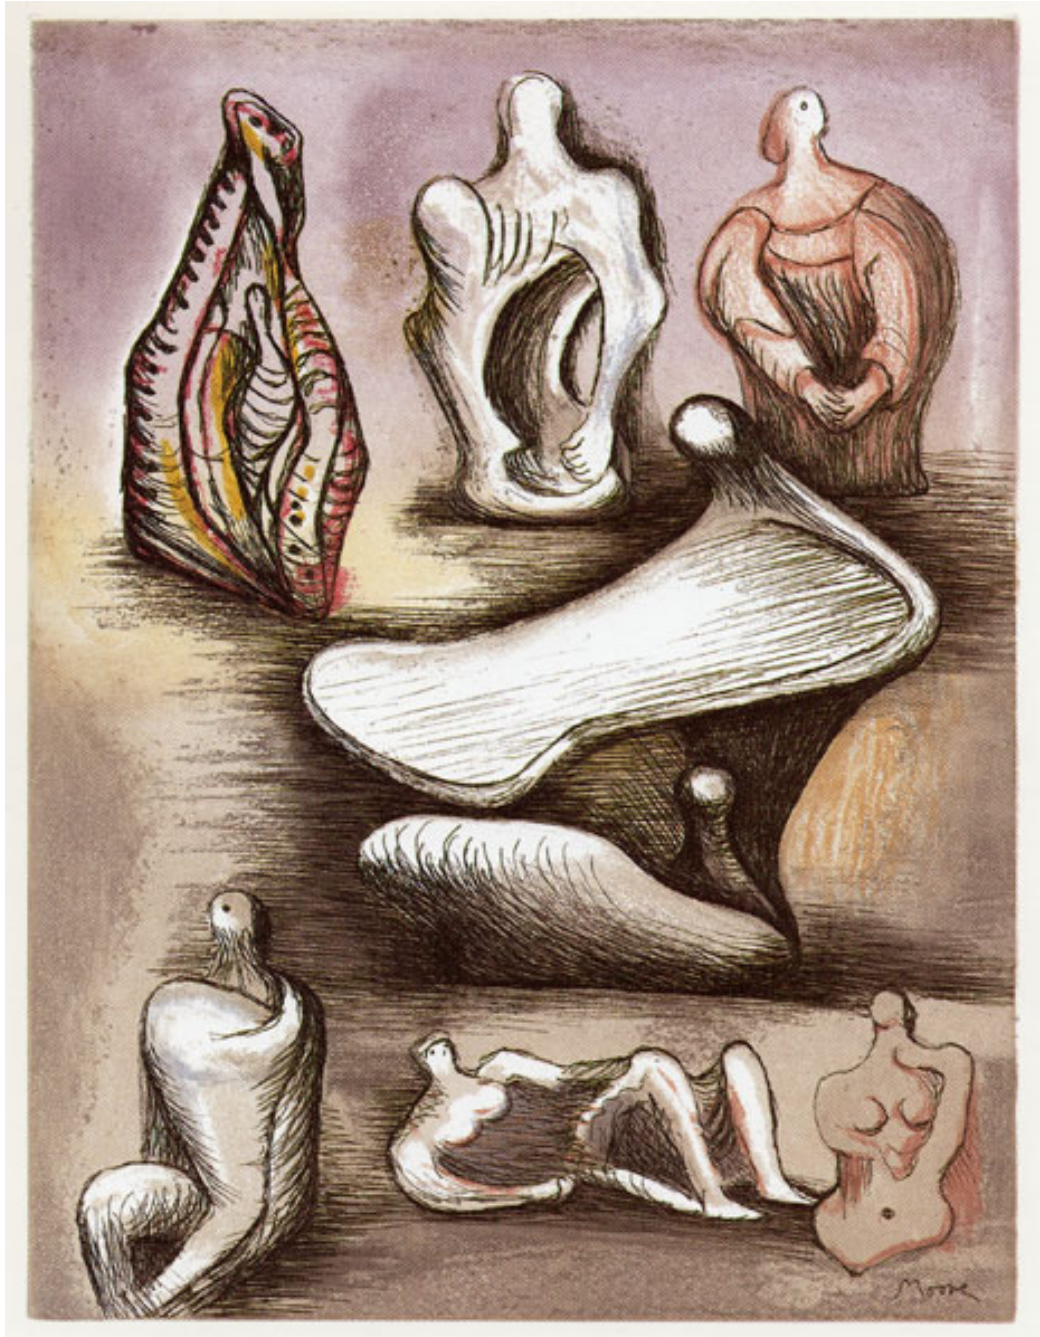

OSBORNE SAMUEL

MODERN AND CONTEMPORARY ART

HENRY MOORE (1898-1986)

Seven Sculpture Ideas II, 1980

Etching, Aquatint & Roulette

37.8 x 28.2 cms

(14.86 x 11.08 in)

OSBORNE SAMUEL

MODERN AND CONTEMPORARY ART

P.O.A.

Signed and numbered in pencil
from the edition of 50
Ref: CGM/590