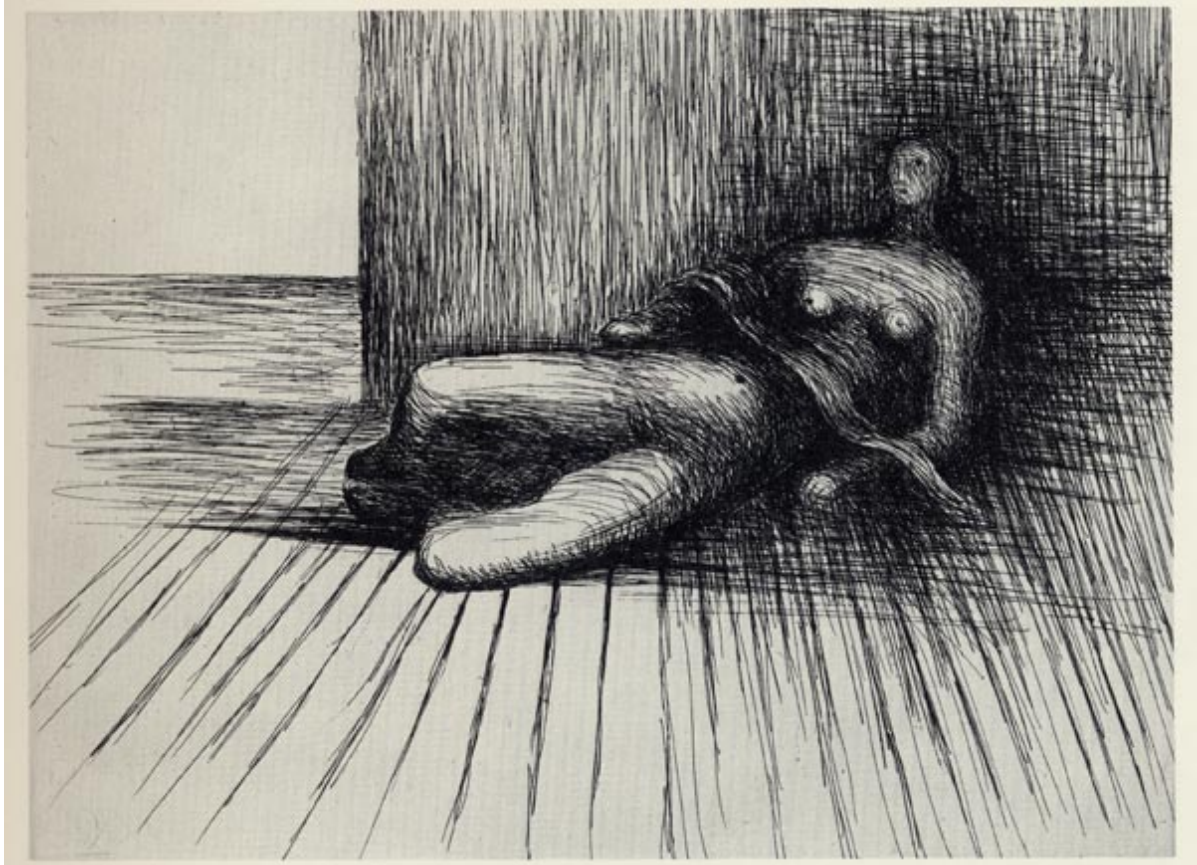

OSBORNE SAMUEL

MODERN AND CONTEMPORARY ART

HENRY MOORE (1898-1986)

Reclining Figure 5, 1977

Etching

22.9 x 30.5 cms

(9.00 x 11.99 in)

P.O.A.

Signed and numbered in
pencil from the edition of
25

From the 'Reclining Figure'
Portfolio (Deluxe Edition),
1977-78

Ref: CGM/476