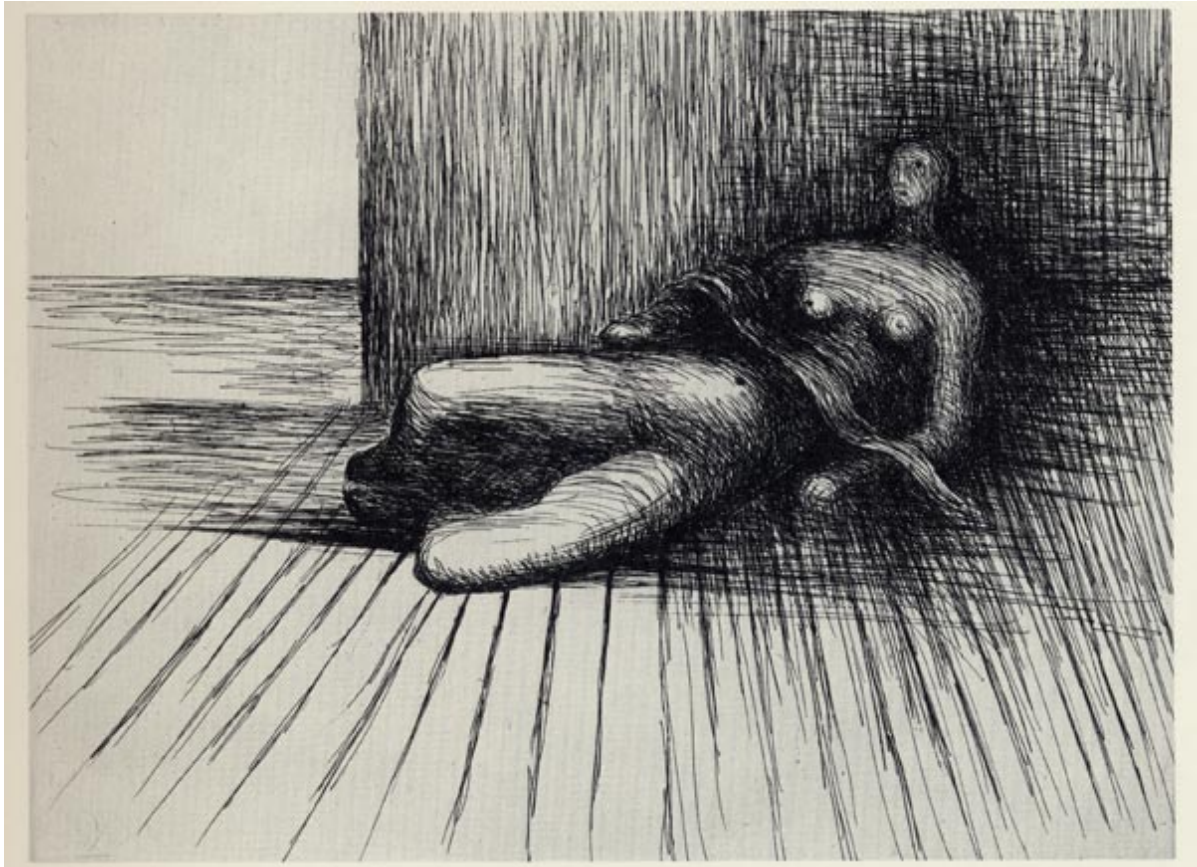

# OSBORNE SAMUEL

MODERN AND CONTEMPORARY ART

---

HENRY MOORE (1898-1986)

**Reclining Figure 5, 1977**

Etching

22.9 x 30.5 cms

(9.00 x 11.99 in)

P.O.A.

Signed and numbered in  
pencil from the edition of  
25

From the 'Reclining Figure'  
Portfolio (Deluxe Edition),  
1977-78

Ref: CGM/476