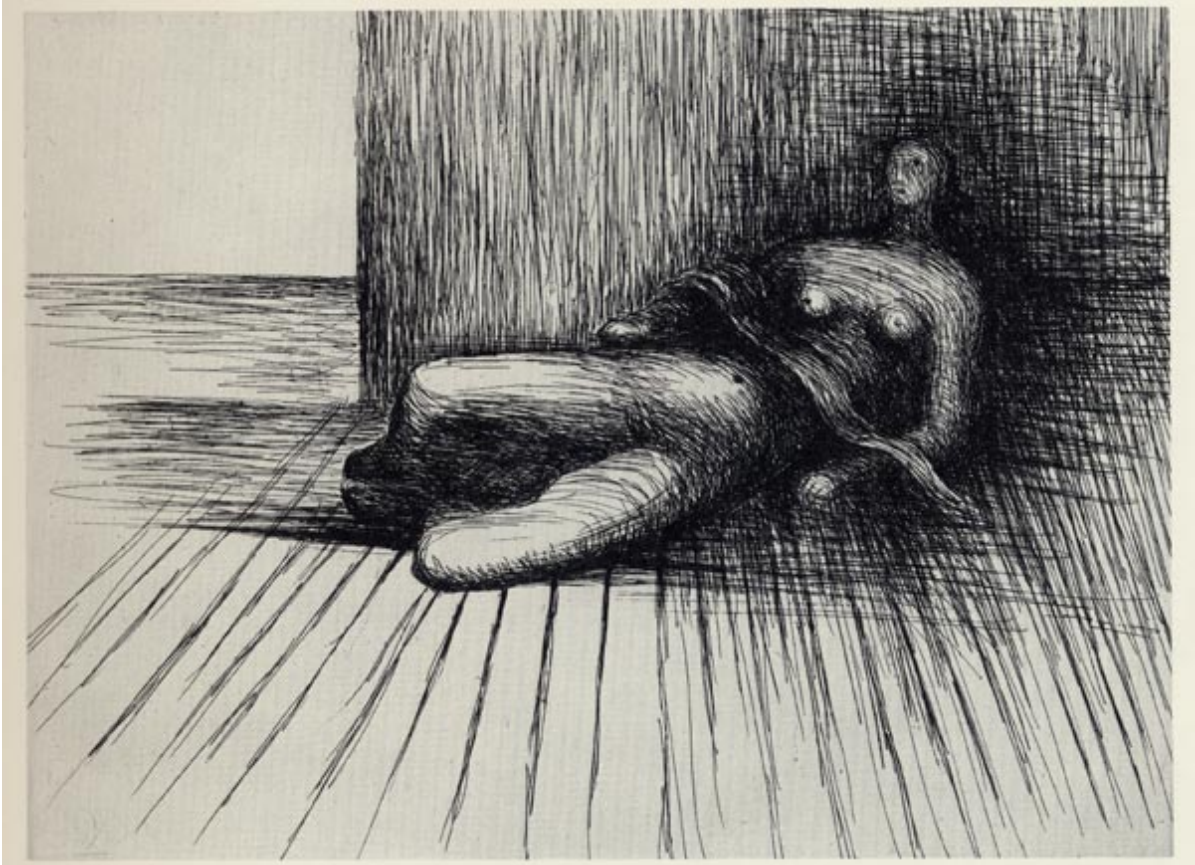

OSBORNE SAMUEL

MODERN AND CONTEMPORARY ART

HENRY MOORE (1898-1986)

Reclining Figure 5, 1977

Etching

22.9 x 30.5 cms

(9.00 x 11.99 in)

P.O.A.

Signed and numbered in pencil from the edition of 25
From the 'Reclining Figure' Portfolio (Deluxe Edition), 1977-78
Ref: CGM/476