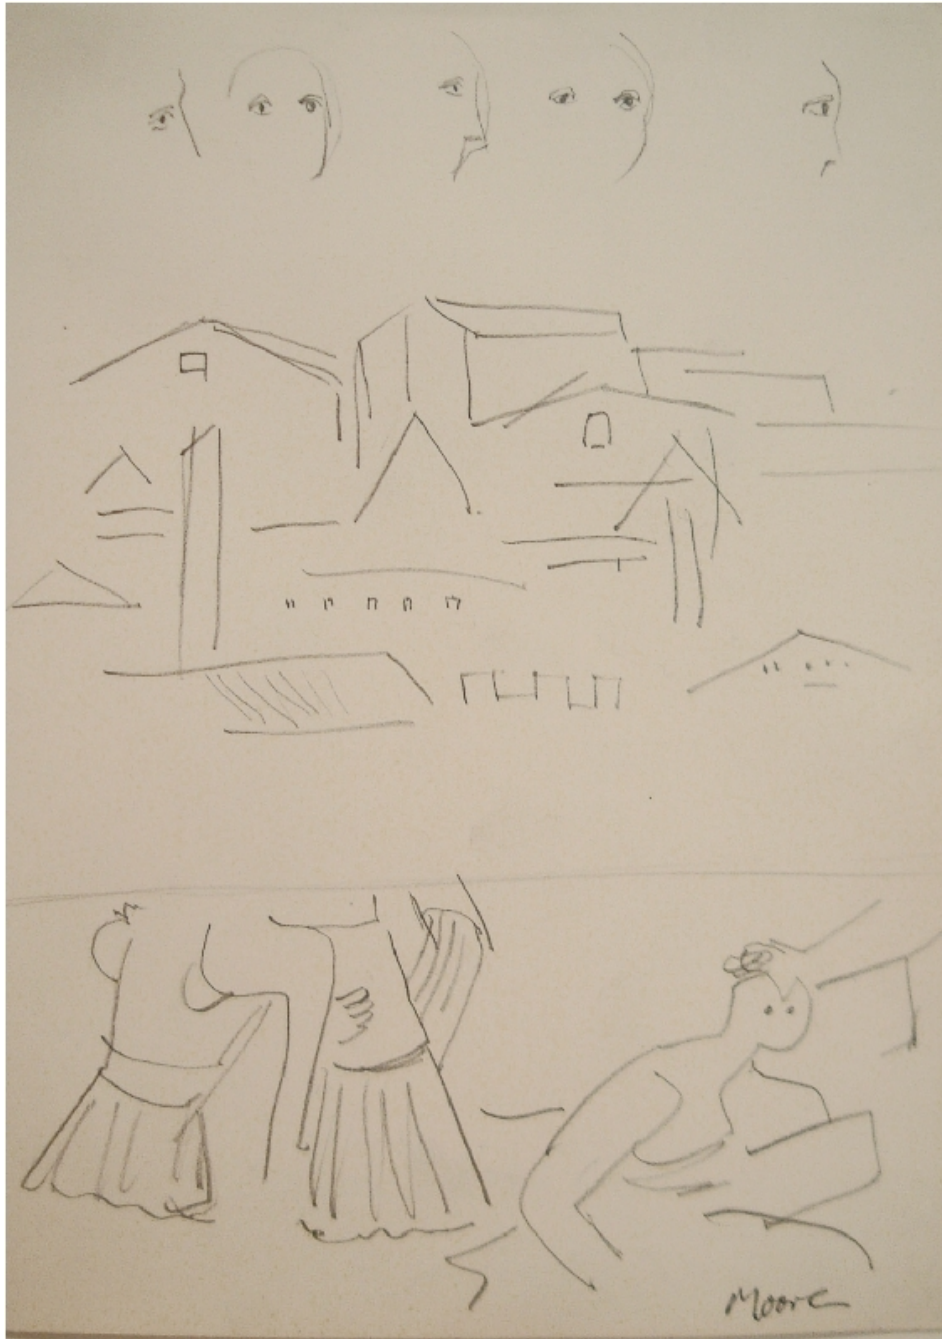

# OSBORNE SAMUEL

MODERN AND CONTEMPORARY ART

---

HENRY MOORE (1898-1986)

**Profiles, Views, Figures, 1974**

Pencil

25.5 x 17.5 cms

(10.02 x 6.88 in)

# OSBORNE SAMUEL

MODERN AND CONTEMPORARY ART

---

P.O.A.

Signed in biro. From  
Sketchbook 3, Page 12