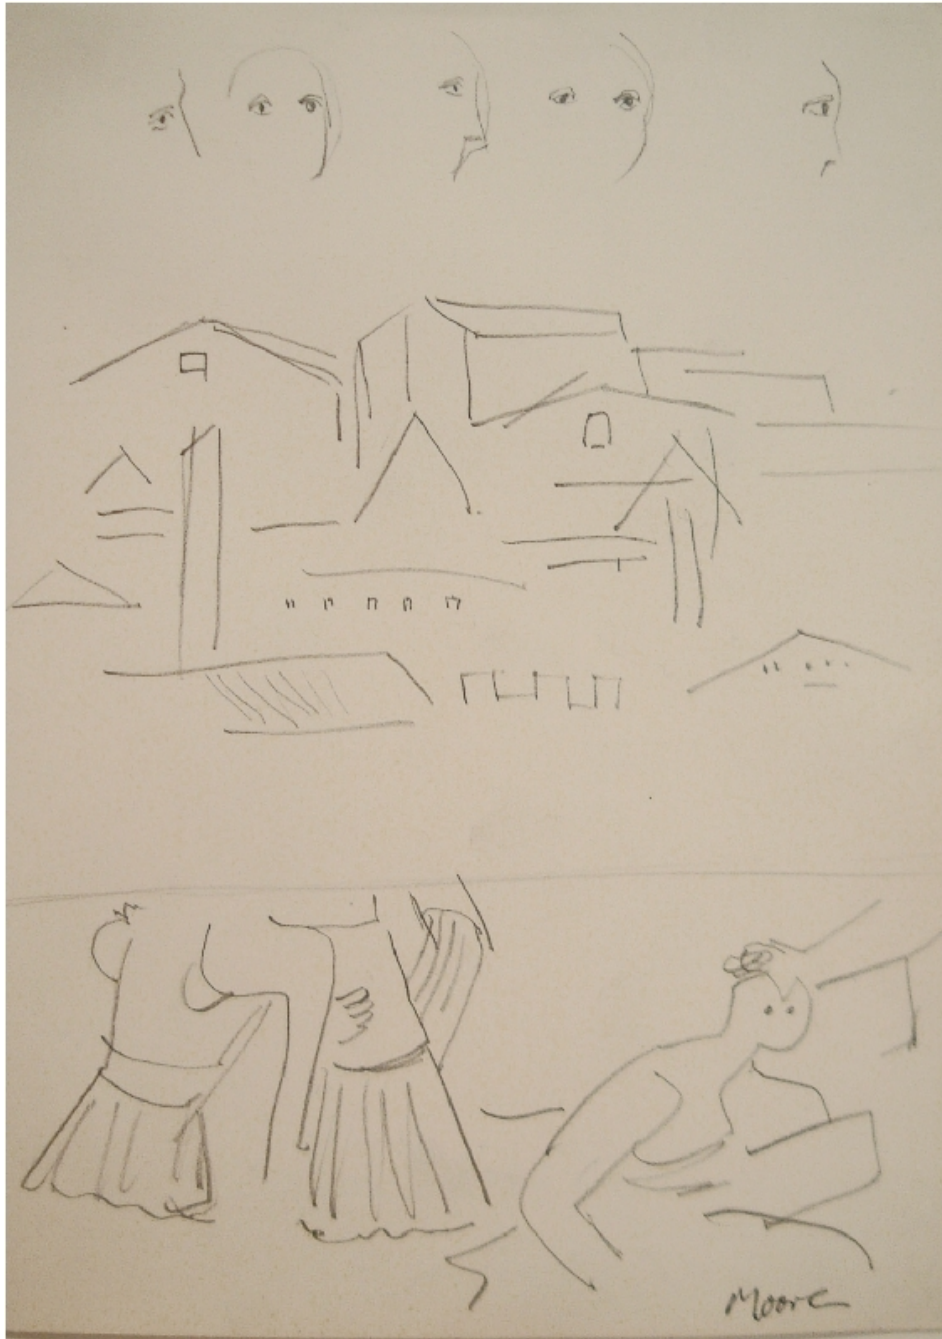

OSBORNE SAMUEL

MODERN AND CONTEMPORARY ART

HENRY MOORE (1898-1986)

Profiles, Views, Figures, 1974

Pencil

25.5 x 17.5 cms

(10.02 x 6.88 in)

OSBORNE SAMUEL

MODERN AND CONTEMPORARY ART

P.O.A.

Signed in biro. From
Sketchbook 3, Page 12