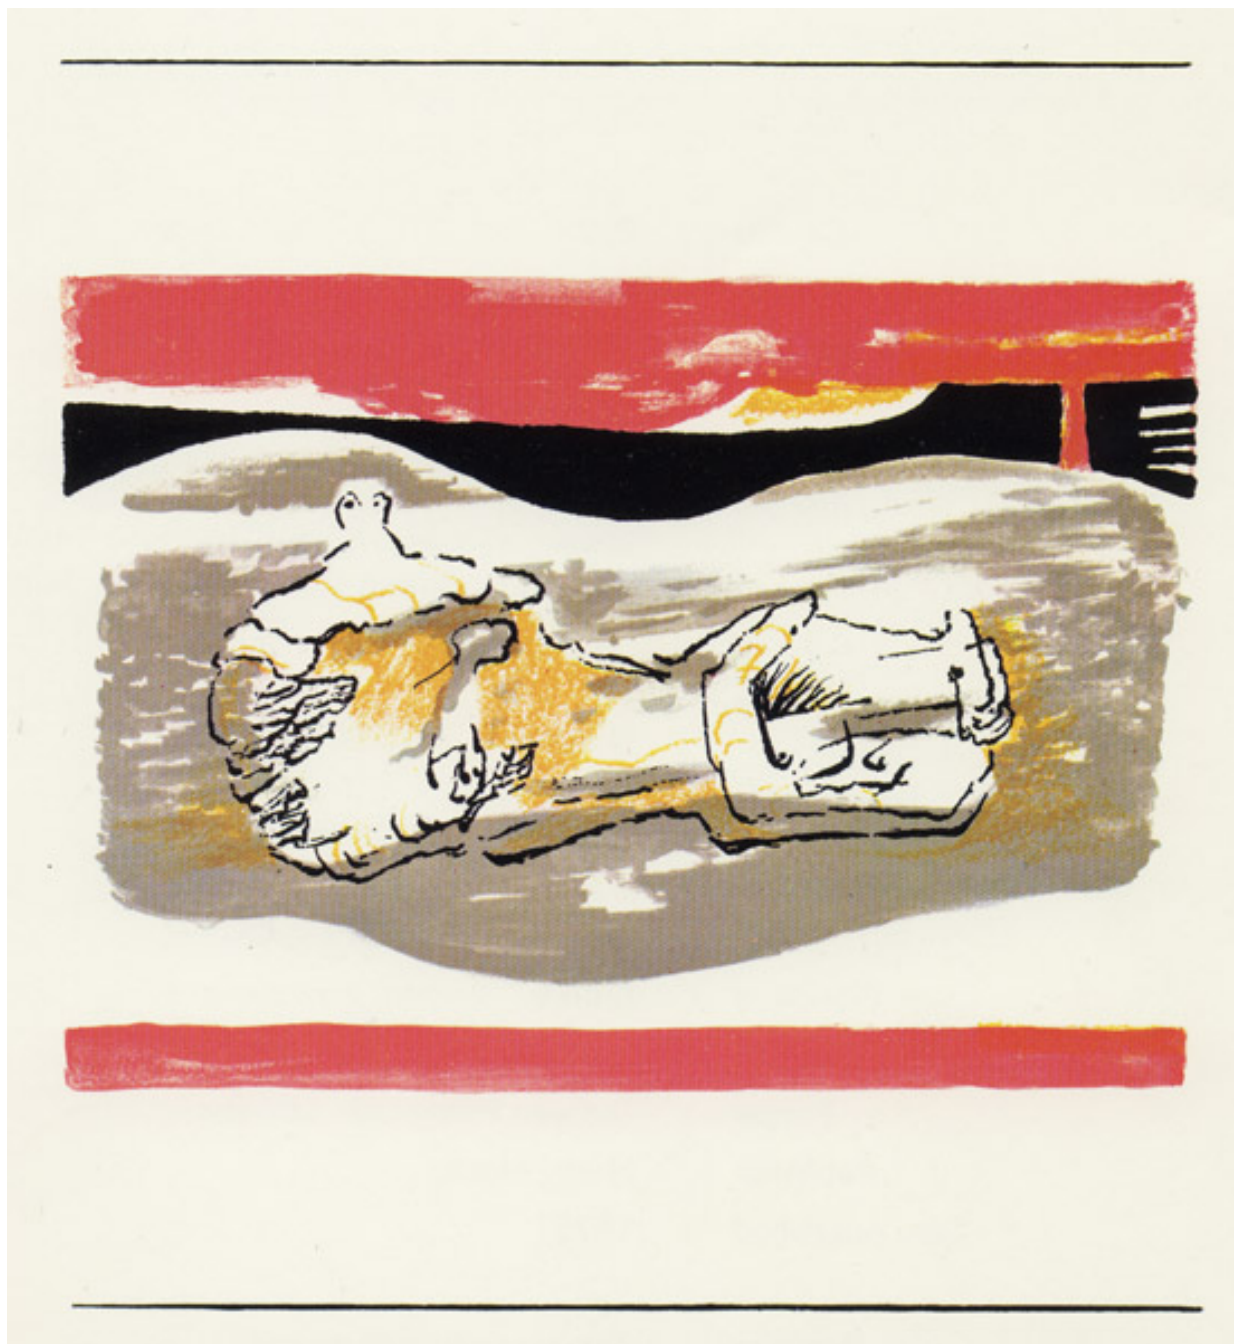

OSBORNE SAMUEL

MODERN AND CONTEMPORARY ART

HENRY MOORE (1898-1986)

Reclining Figure with Red Stripes, 1973

Lithographs printed in colours

22.5 x 20.3 cms

(8.84 x 7.98 in)

OSBORNE SAMUEL

MODERN AND CONTEMPORARY ART

P.O.A.

From the edition of 250. Signed and numbered in pencil

Signed and numbered in pencil

Ref: CGM 291