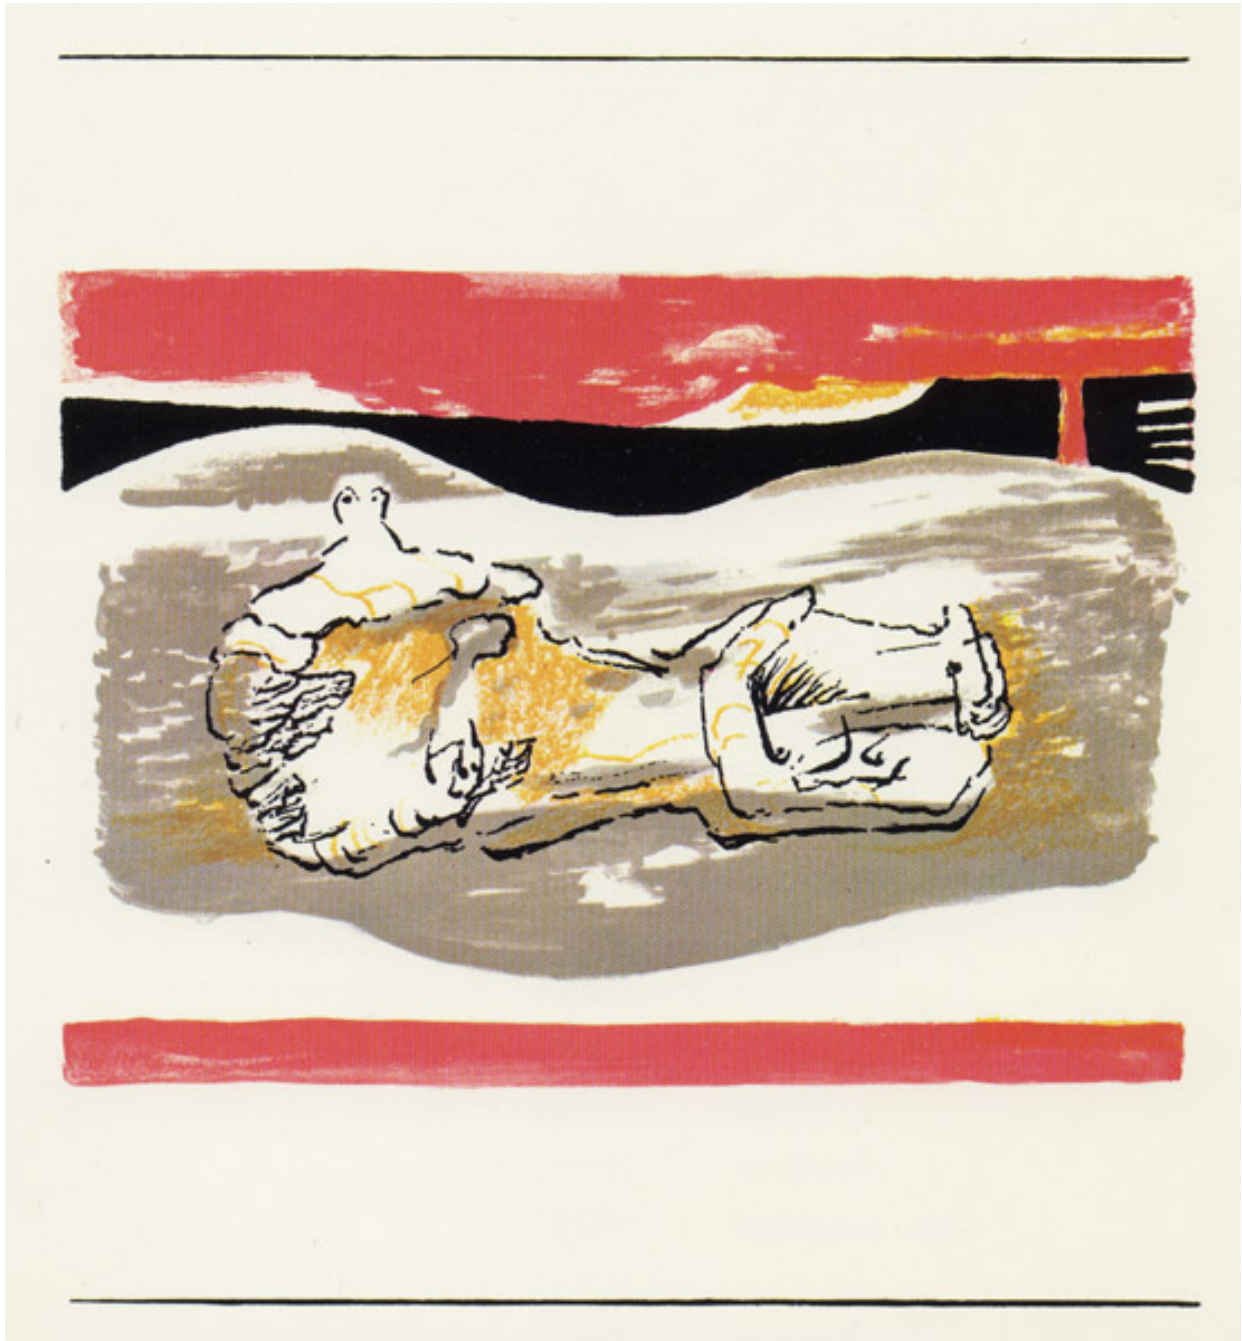

OSBORNE SAMUEL

MODERN AND CONTEMPORARY ART

HENRY MOORE (1898-1986)

Reclining Figure with Red Stripes, 1973

Lithographs printed in colours

22.5 x 20.3 cms

(8.84 x 7.98 in)

OSBORNE SAMUEL

MODERN AND CONTEMPORARY ART

P.O.A.

From the edition of 250. Signed and numbered in pencil
Signed and numbered in pencil
Ref: CGM 291