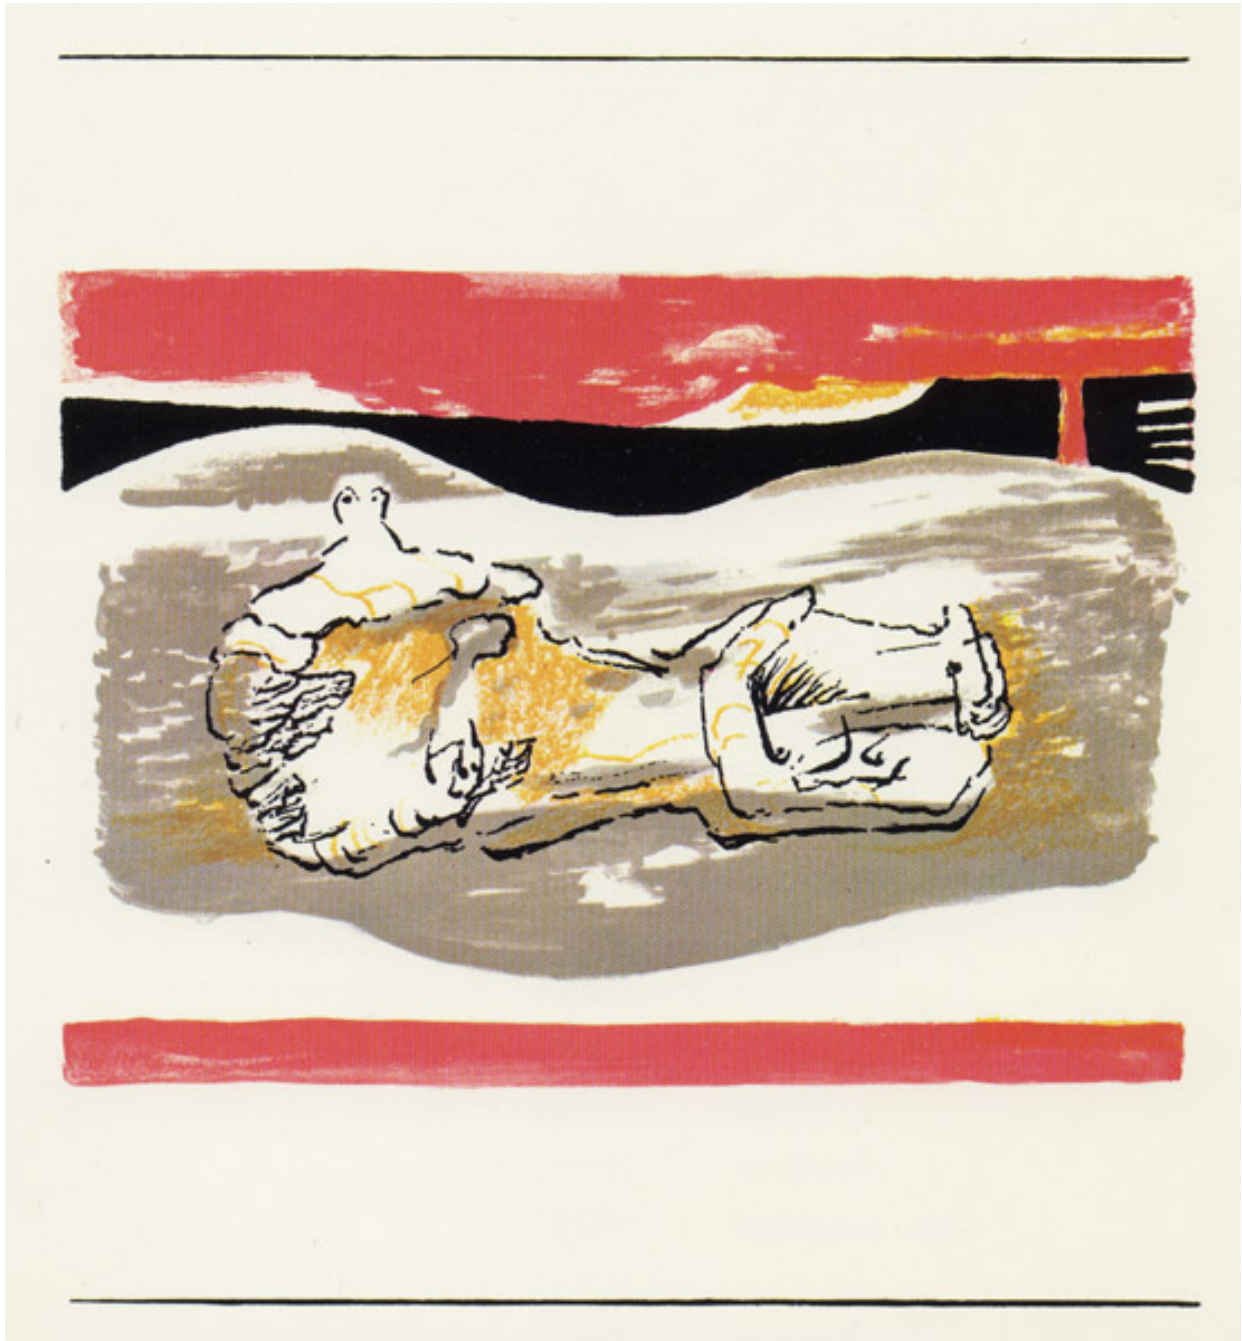

OSBORNE SAMUEL

MODERN AND CONTEMPORARY ART

HENRY MOORE (1898-1986)

Reclining Figure with Red Stripes, 1973

Lithographs printed in colours

22.5 x 20.3 cms

(8.84 x 7.98 in)

OSBORNE SAMUEL

MODERN AND CONTEMPORARY ART

P.O.A.

From the edition of 250. Signed and numbered in pencil

Signed and numbered in pencil

Ref: CGM 291