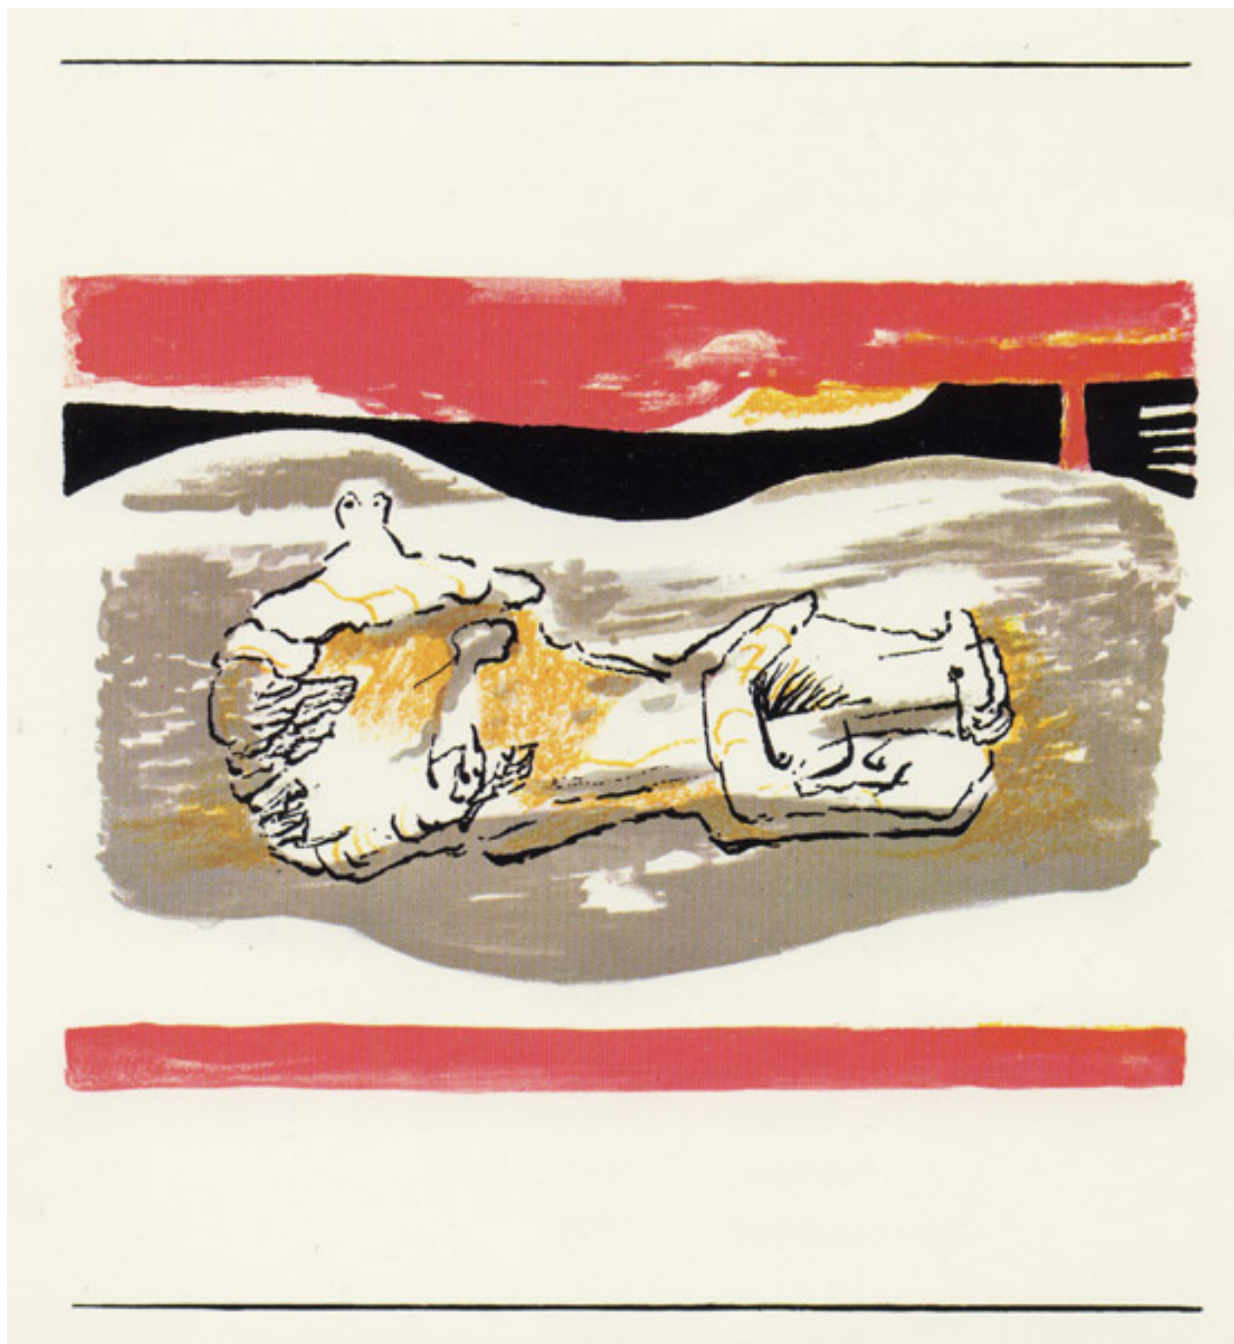

OSBORNE SAMUEL

MODERN AND CONTEMPORARY ART

HENRY MOORE (1898-1986)

Reclining Figure with Red Stripes, 1973

Lithographs printed in colours

22.5 x 20.3 cms

(8.84 x 7.98 in)

OSBORNE SAMUEL

MODERN AND CONTEMPORARY ART

P.O.A.

From the edition of 250. Signed and numbered in pencil
Signed and numbered in pencil
Ref: CGM 291