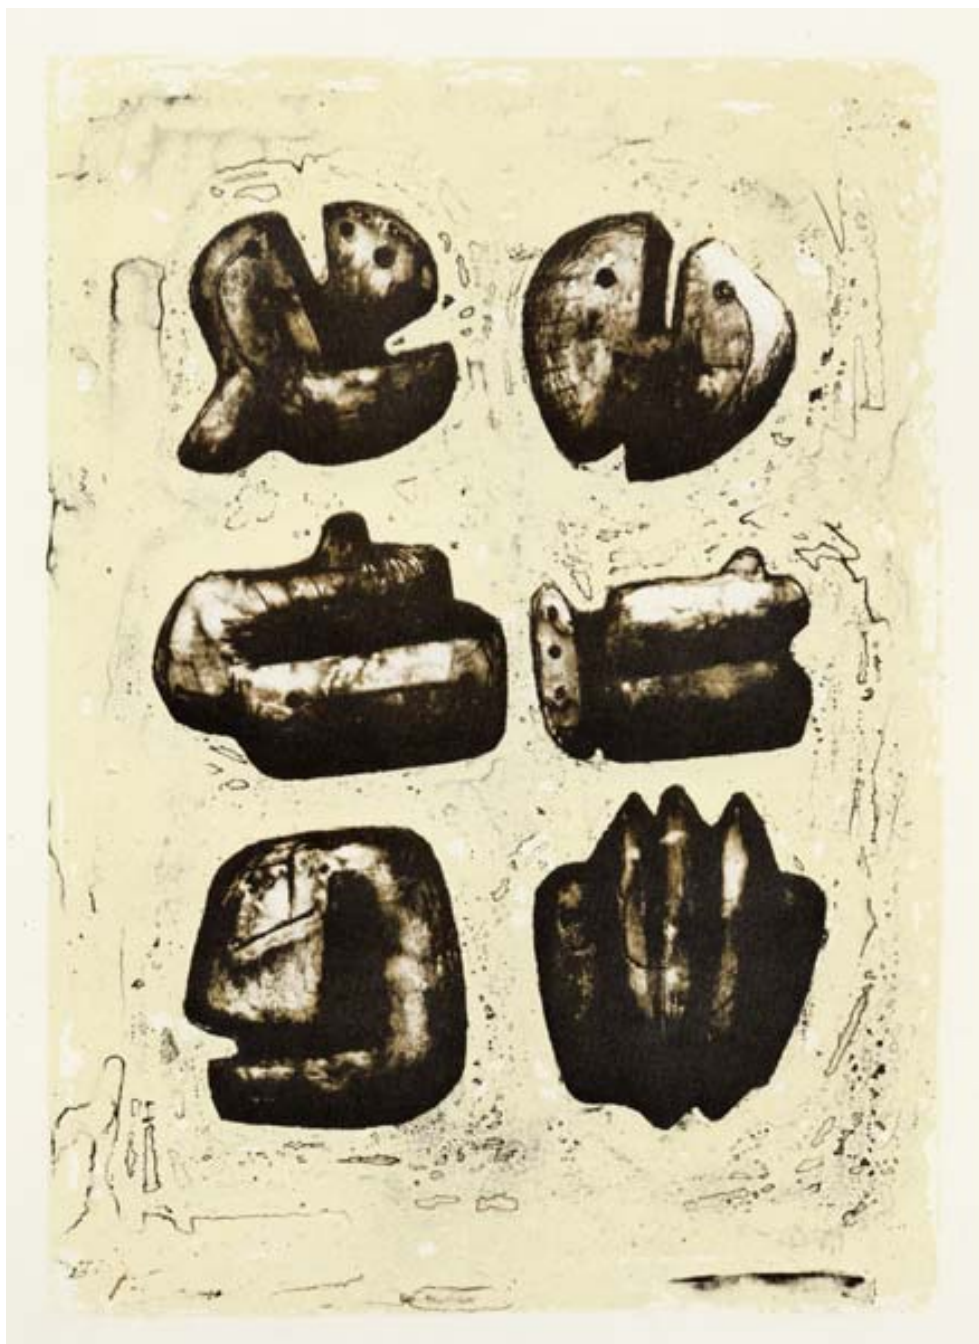

# OSBORNE SAMUEL

MODERN AND CONTEMPORARY ART

---

HENRY MOORE (1898-1986)

**Six Stone Figures, 1973**

Lithograph printed in colours

35.9 x 25.4 cms

(14.11 x 9.98 in)

# OSBORNE SAMUEL

MODERN AND CONTEMPORARY ART

---

P.O.A.

From the edition of 75  
Signed and numbered in pencil.  
Ref: CGM 299