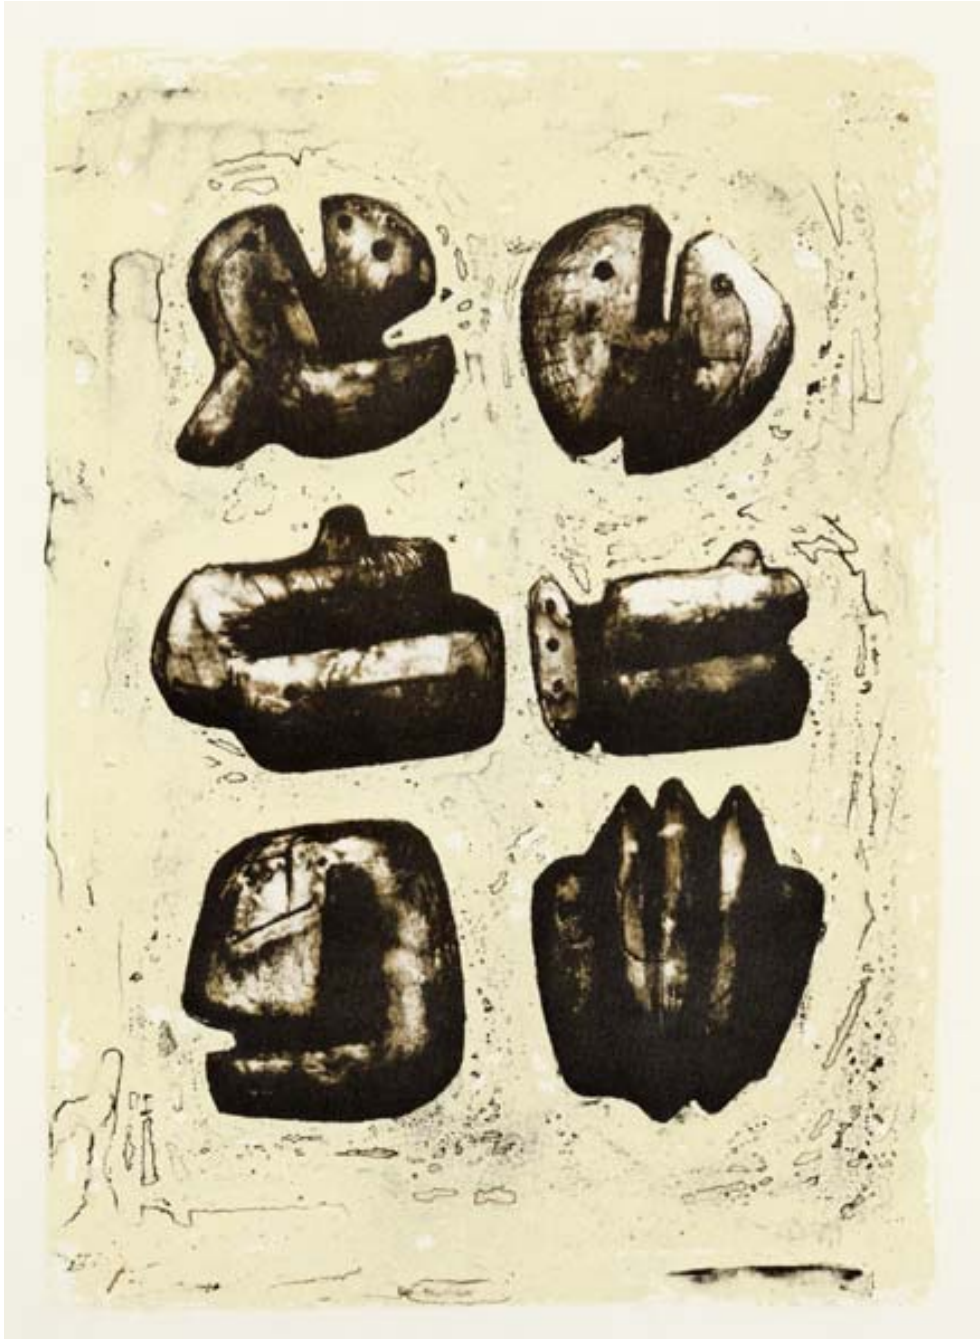

OSBORNE SAMUEL

MODERN AND CONTEMPORARY ART

HENRY MOORE (1898-1986)

Six Stone Figures, 1973

Lithograph printed in colours

35.9 x 25.4 cms

(14.11 x 9.98 in)

OSBORNE SAMUEL

MODERN AND CONTEMPORARY ART

P.O.A.

From the edition of 75
Signed and numbered in pencil.
Ref: CGM 299