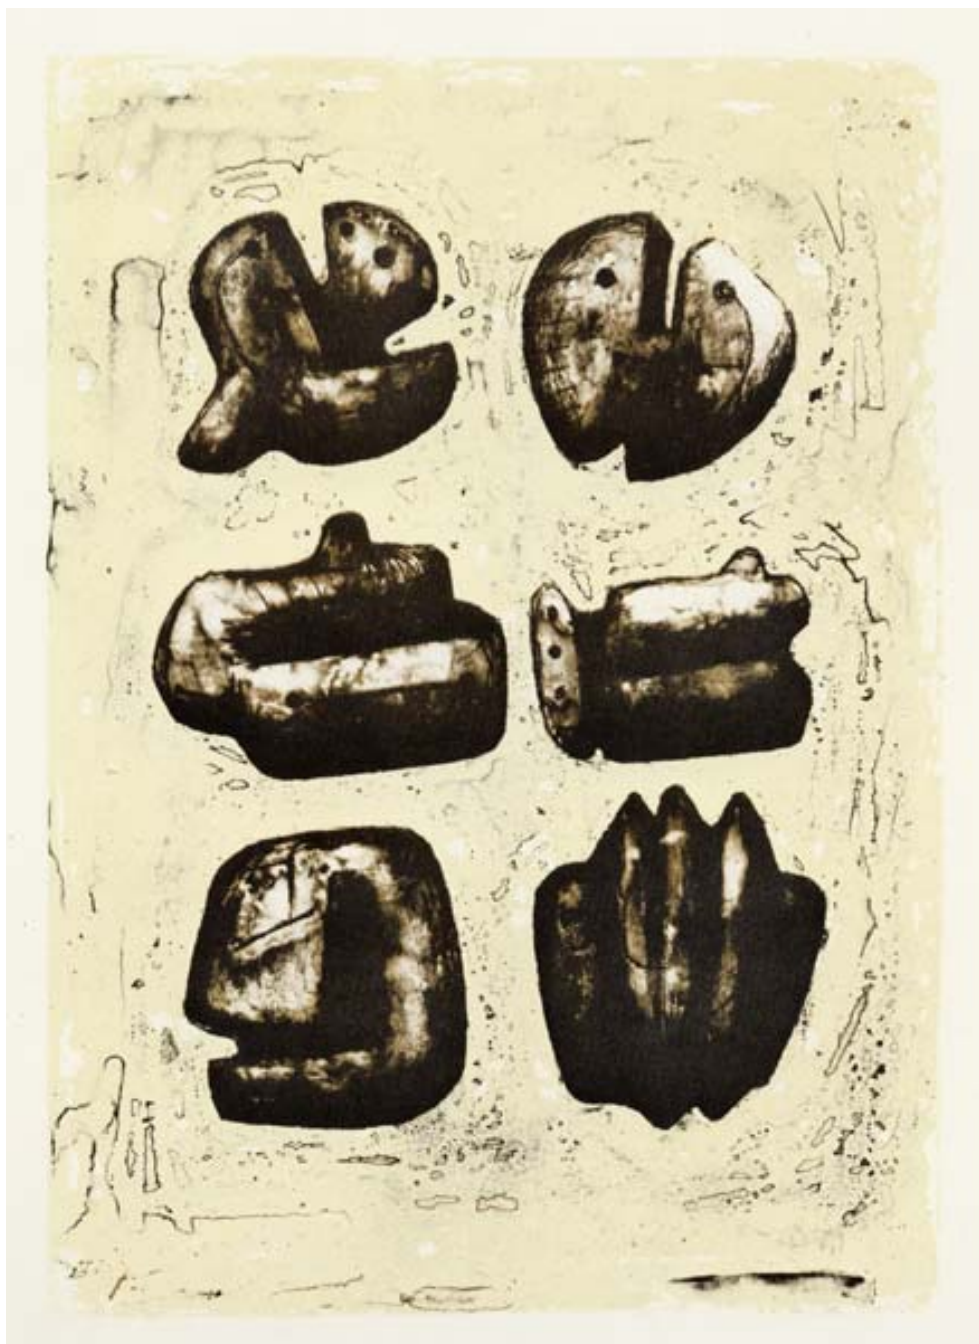

OSBORNE SAMUEL

MODERN AND CONTEMPORARY ART

HENRY MOORE (1898-1986)

Six Stone Figures, 1973

Lithograph printed in colours

35.9 x 25.4 cms

(14.11 x 9.98 in)

OSBORNE SAMUEL

MODERN AND CONTEMPORARY ART

P.O.A.

From the edition of 75
Signed and numbered in pencil.
Ref: CGM 299