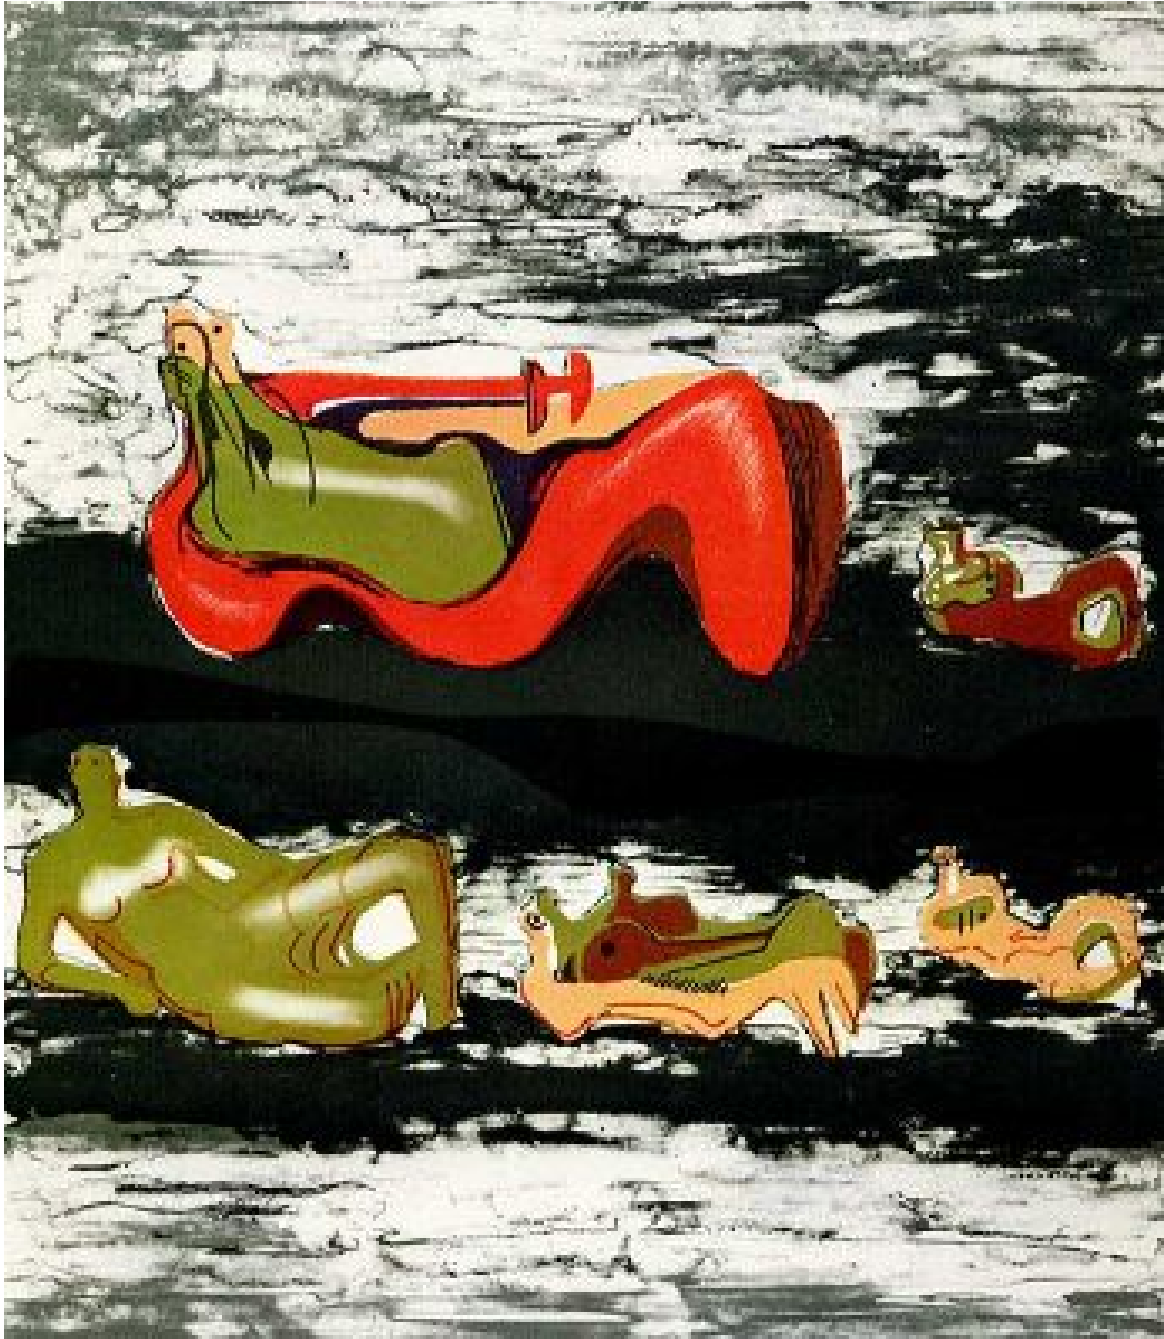

# OSBORNE SAMUEL

MODERN AND CONTEMPORARY ART

---

HENRY MOORE (1898-1986)

**Group of Reclining Figures, 1973**

Lithograph  
45.7 x 39.7 cms  
(17.96 x 15.60 in)

# OSBORNE SAMUEL

MODERN AND CONTEMPORARY ART

---

From the 'Reclining Figures' Portfolio, a set of 6 lithographs. Aside from the edition of 80. A Printer's proof from the archive of Stanley Jones, printer at Curwen Prints Ltd where the edition was executed.

Signed by the artist in pencil and dated

Reference: CGM 241