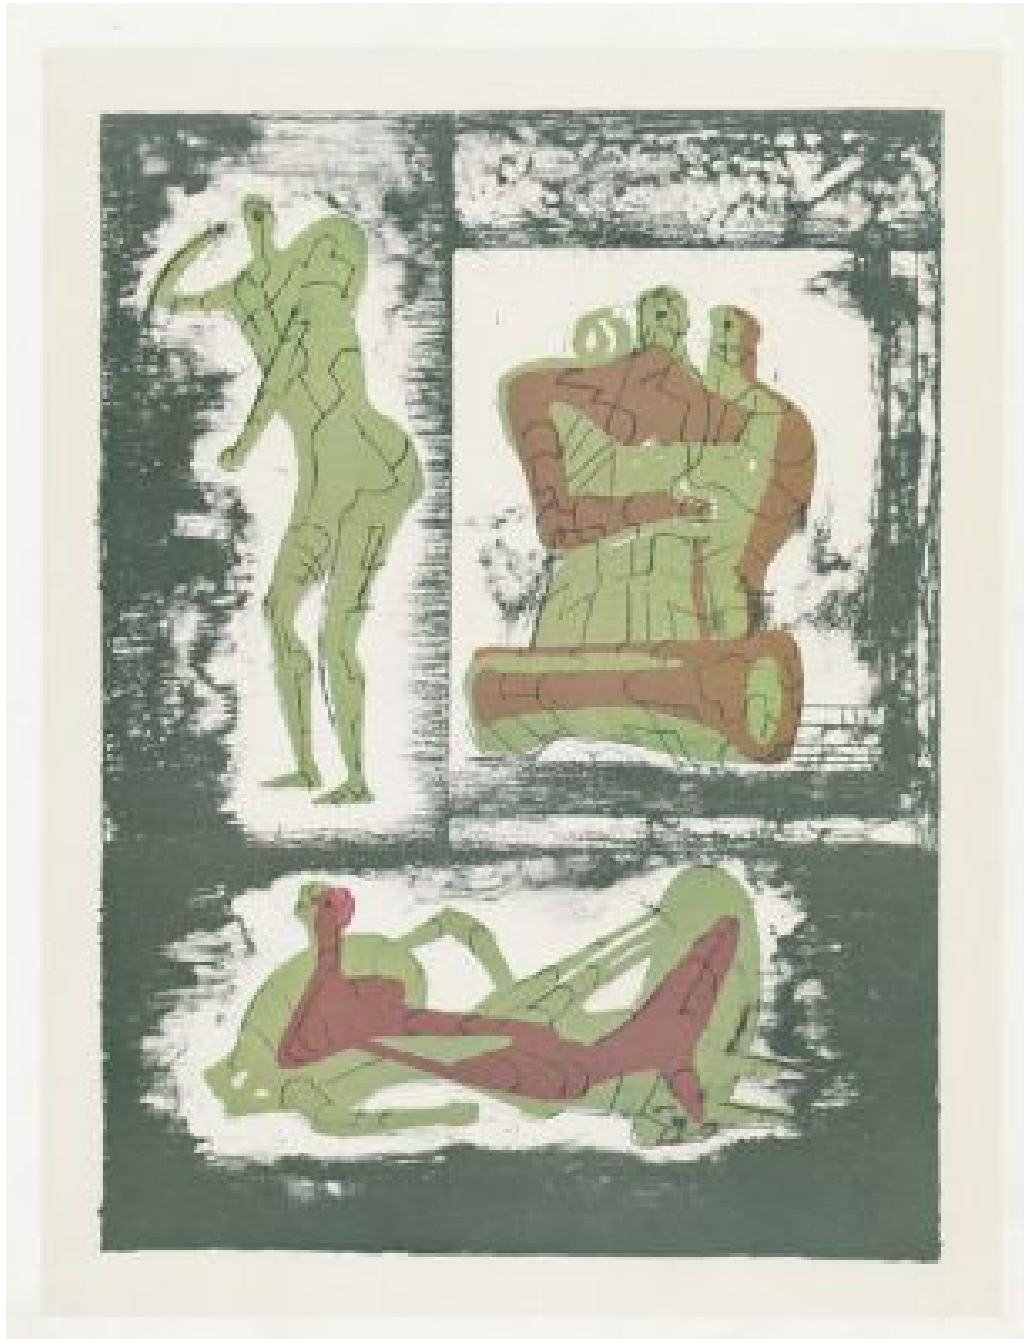

# OSBORNE SAMUEL

MODERN AND CONTEMPORARY ART

---

HENRY MOORE (1898-1986)

**Reclining and Standing Figure and Family Group, 1973**

Lithograph  
44.2 x 32.1 cms  
(17.37 x 12.62 in)

# OSBORNE SAMUEL

MODERN AND CONTEMPORARY ART

---

From the 'Reclining Figures'  
Portfolio, a set of 6  
lithographs. Aside from the  
edition of 80. A Printer's proof  
from the archive of Stanley  
Jones, printer at Curwen Prints  
Ltd where the edition was  
executed.  
CGM 237