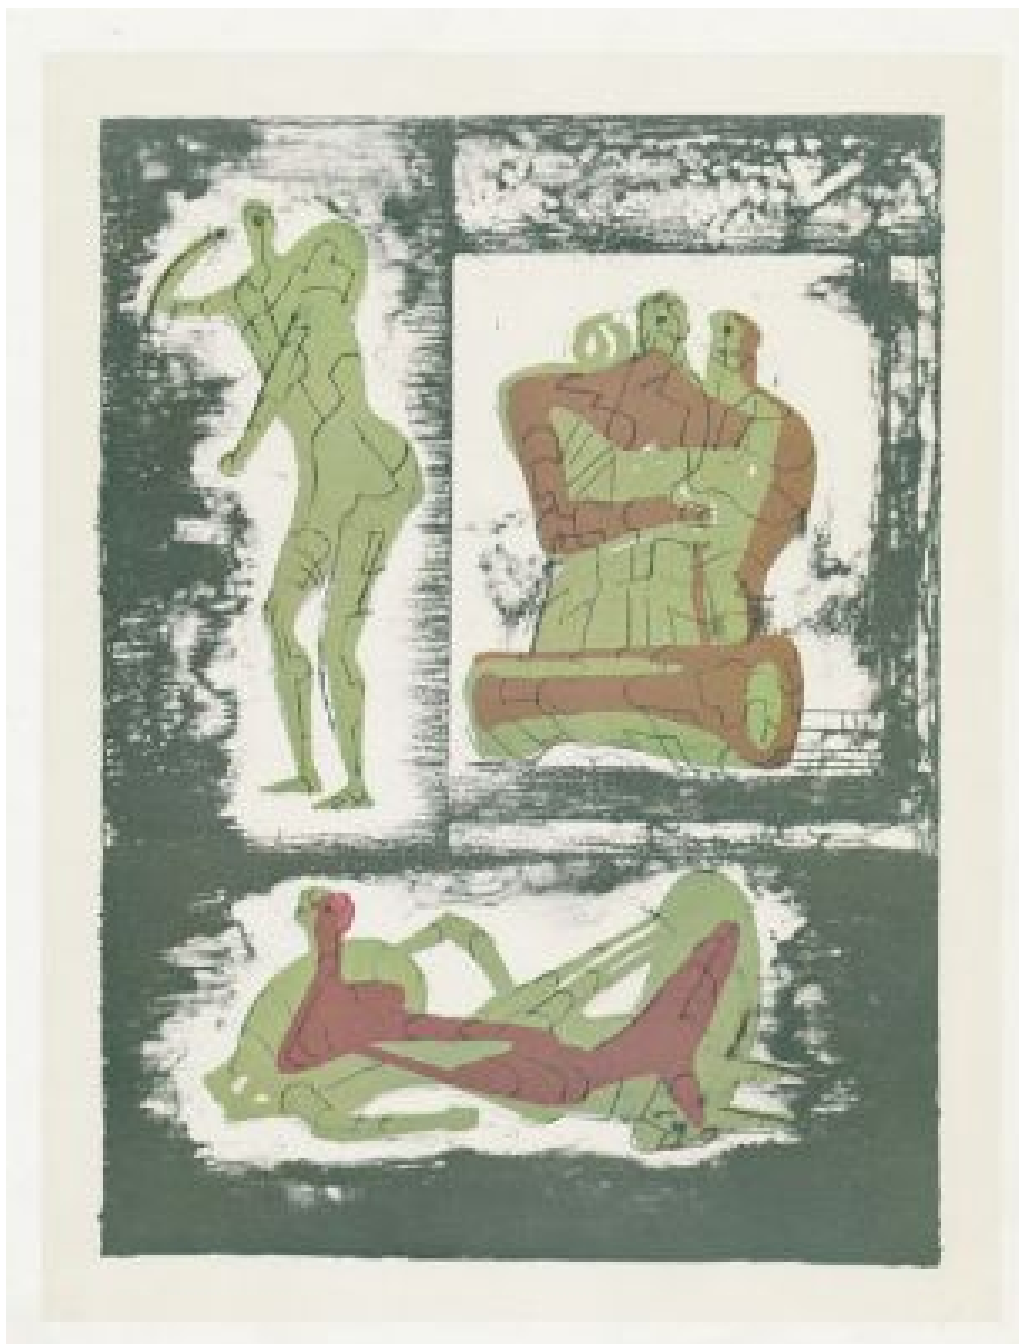

# OSBORNE SAMUEL

MODERN AND CONTEMPORARY ART

---

HENRY MOORE (1898-1986)

**Reclining and Standing Figure and Family Group, 1973**

Lithograph

44.2 x 32.1 cms

(17.37 x 12.62 in)

# OSBORNE SAMUEL

MODERN AND CONTEMPORARY ART

---

From the 'Reclining Figures'  
Portfolio, a set of 6  
lithographs. Aside from the  
edition of 80. A Printer's proof  
from the archive of Stanley  
Jones, printer at Curwen Prints  
Ltd where the edition was  
executed.  
CGM 237