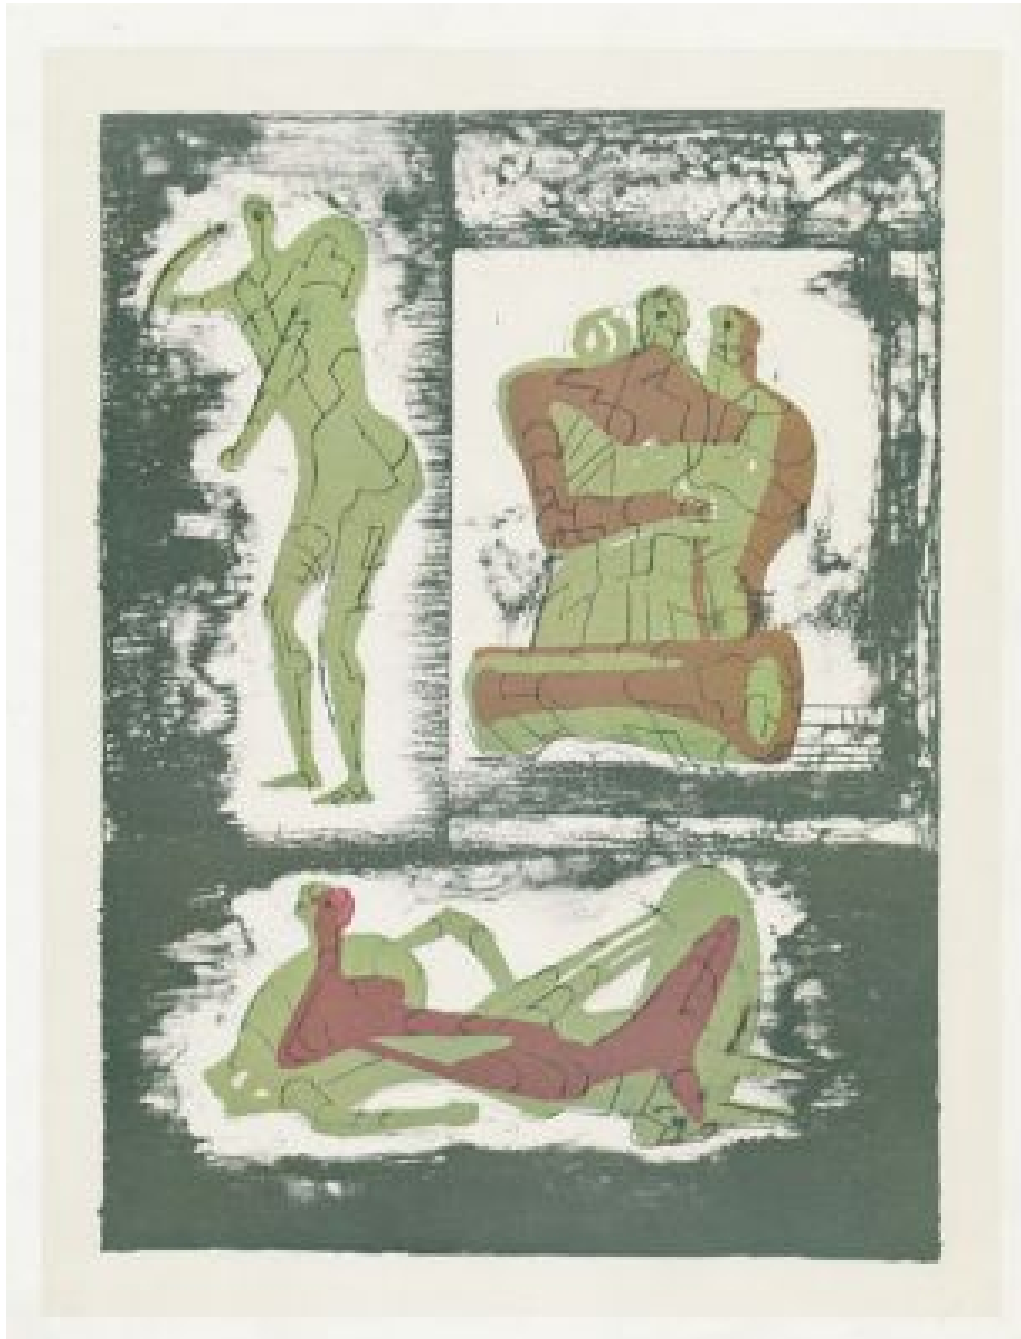

OSBORNE SAMUEL

MODERN AND CONTEMPORARY ART

HENRY MOORE (1898-1986)

Reclining and Standing Figure and Family Group, 1973

Lithograph
44.2 x 32.1 cms
(17.37 x 12.62 in)

OSBORNE SAMUEL

MODERN AND CONTEMPORARY ART

From the 'Reclining Figures'
Portfolio, a set of 6
lithographs. Aside from the
edition of 80. A Printer's proof
from the archive of Stanley
Jones, printer at Curwen Prints
Ltd where the edition was
executed.
CGM 237