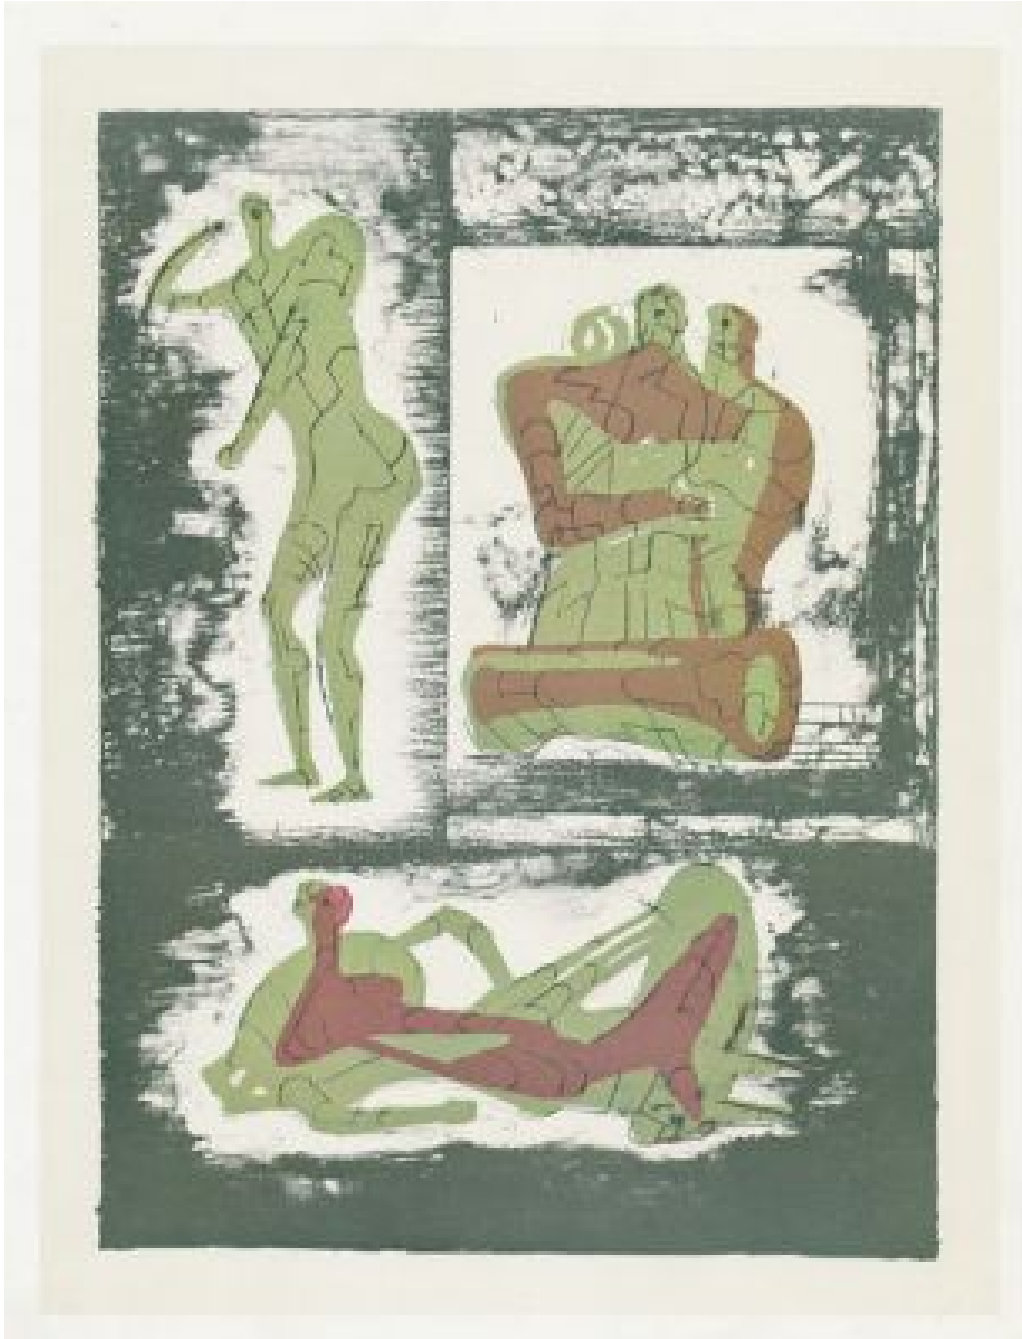

OSBORNE SAMUEL

MODERN AND CONTEMPORARY ART

HENRY MOORE (1898-1986)

Reclining and Standing Figure and Family Group, 1973

Lithograph
44.2 x 32.1 cms
(17.37 x 12.62 in)

OSBORNE SAMUEL

MODERN AND CONTEMPORARY ART

From the 'Reclining Figures'
Portfolio, a set of 6
lithographs. Aside from the
edition of 80. A Printer's proof
from the archive of Stanley
Jones, printer at Curwen Prints
Ltd where the edition was
executed.
CGM 237