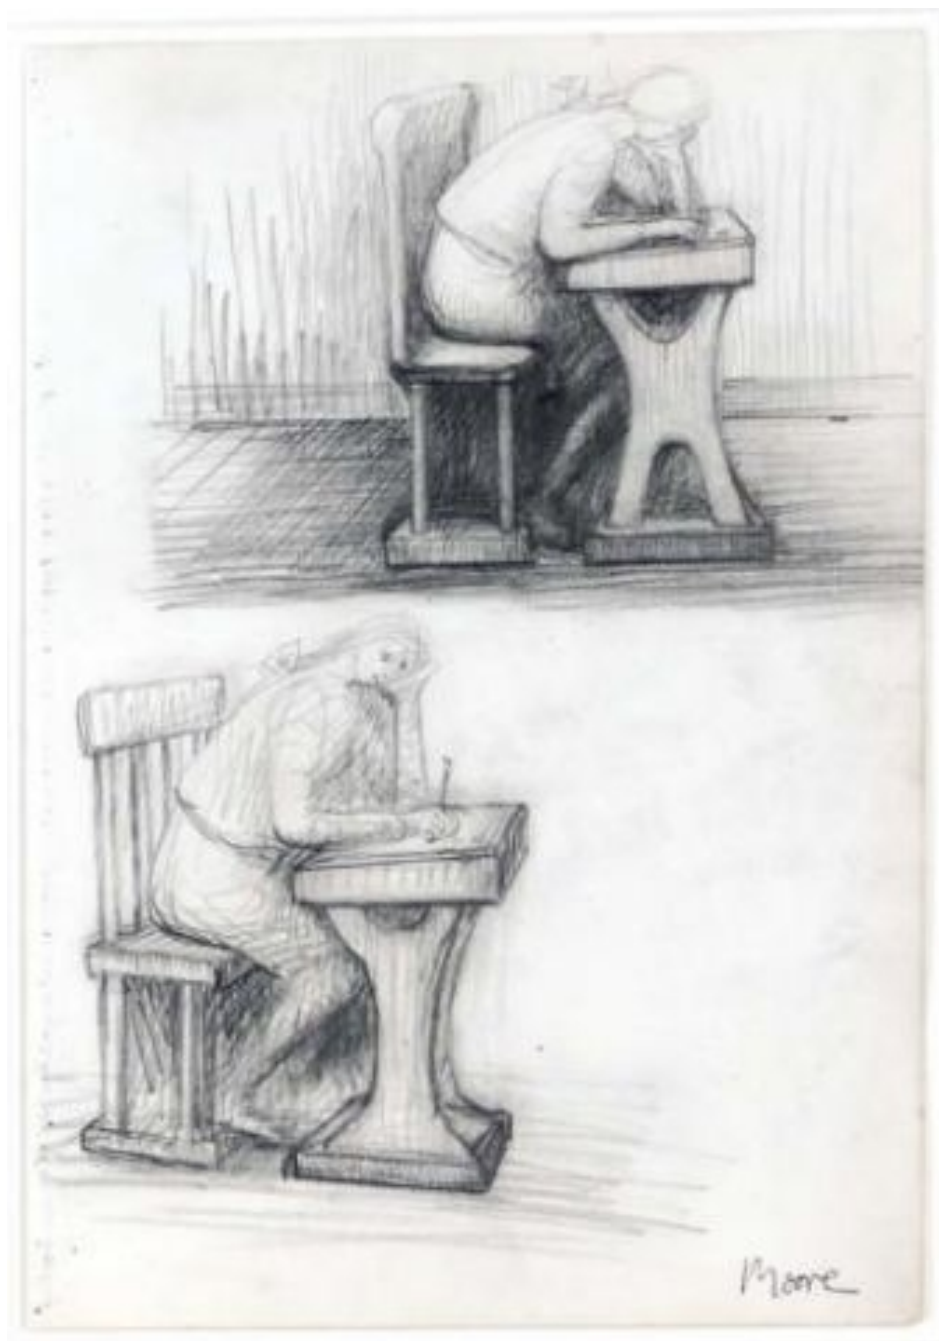

OSBORNE SAMUEL

MODERN AND CONTEMPORARY ART

HENRY MOORE (1898-1986)

Girl doing Homework, 1972

Pencil on paper
25.1 x 17.3 cms
(9.86 x 6.80 in)

OSBORNE SAMUEL

MODERN AND CONTEMPORARY ART

P.O.A.