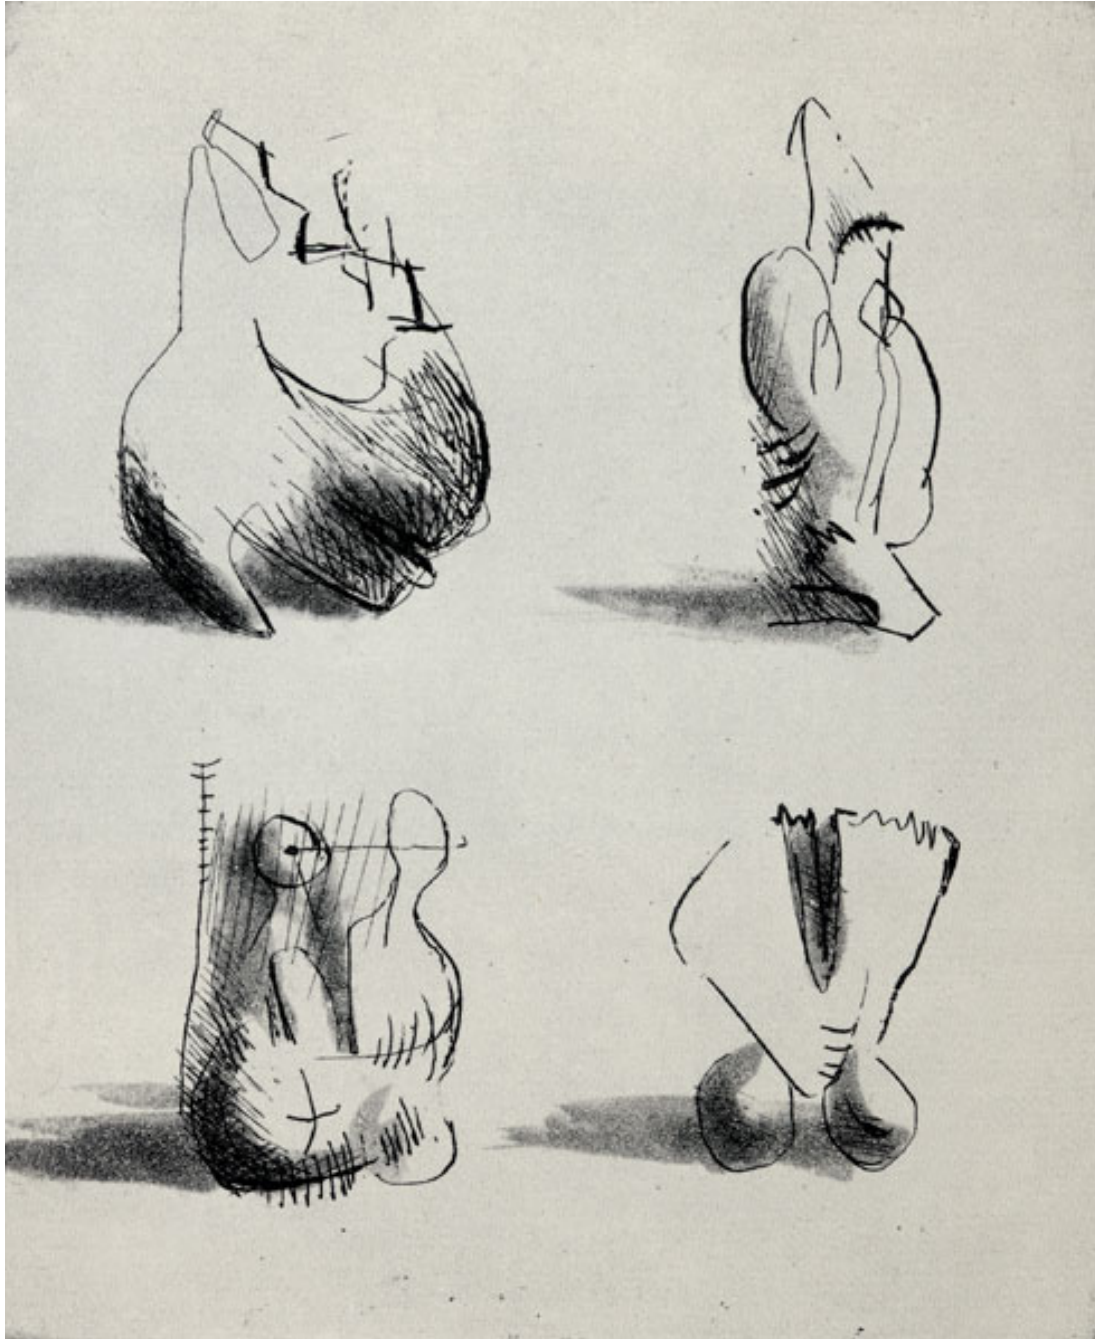

OSBORNE SAMUEL

MODERN AND CONTEMPORARY ART

HENRY MOORE (1898-1986)

Four Sculpture Motives, 1971

Etching and Aquatint

20.3 x 16.5 cms

(7.98 x 6.48 in)

OSBORNE SAMUEL

MODERN AND CONTEMPORARY ART

P.O.A.

Signed and dedicated to Mary
in pencil, aside from the
edition.