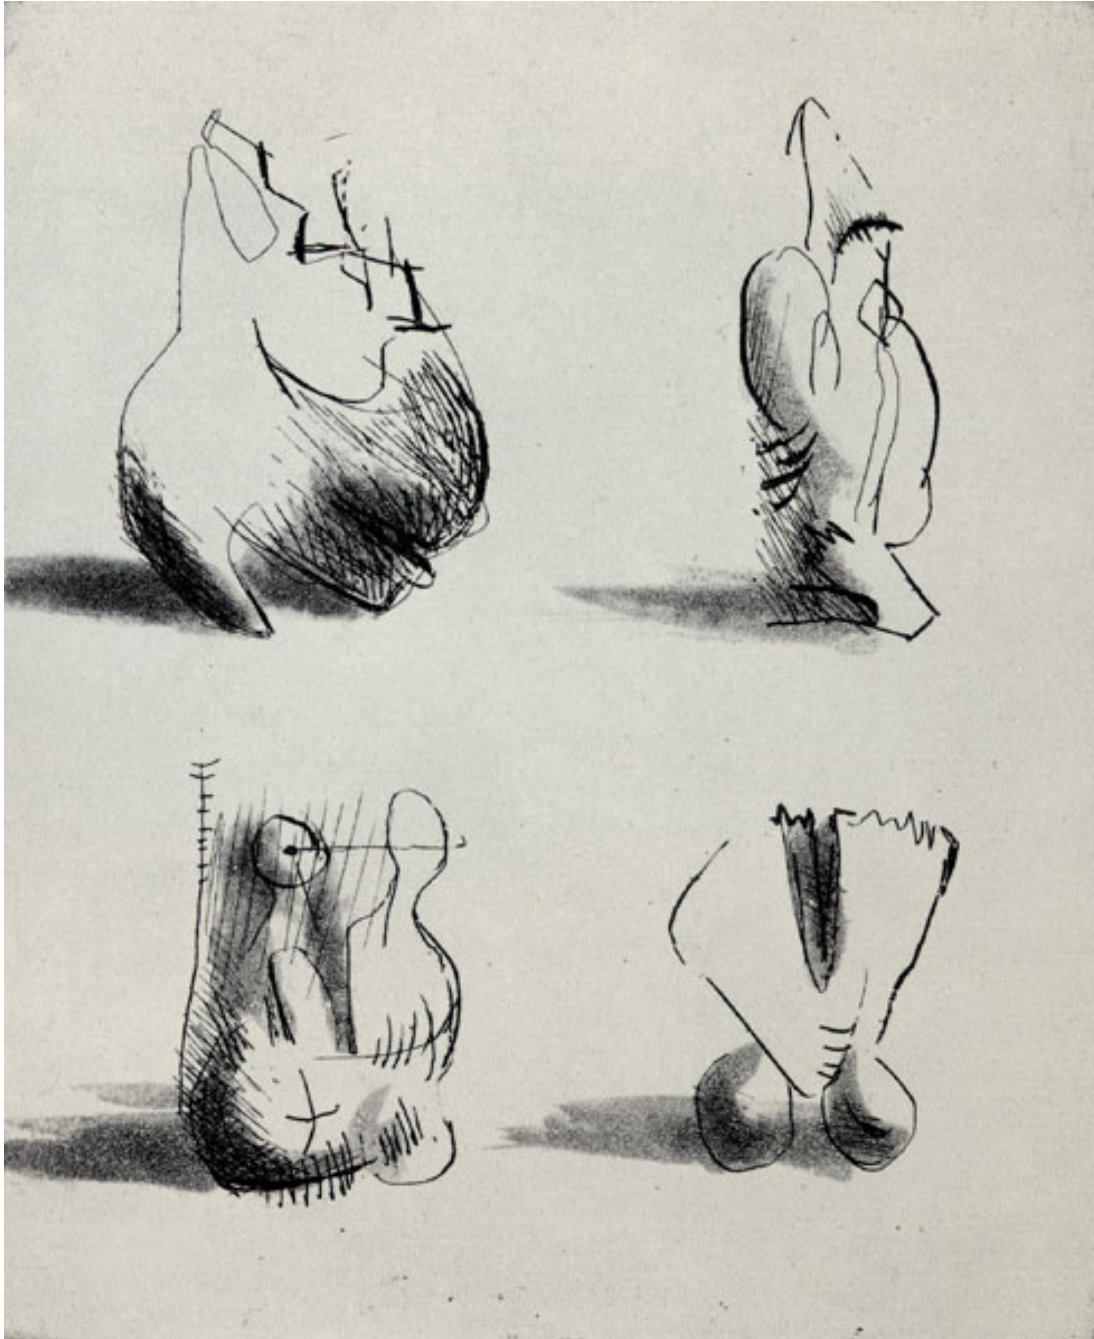

# OSBORNE SAMUEL

MODERN AND CONTEMPORARY ART

---

HENRY MOORE (1898-1986)

**Four Sculpture Motives, 1971**

Etching and Aquatint

20.3 x 16.5 cms

(7.98 x 6.48 in)

# OSBORNE SAMUEL

MODERN AND CONTEMPORARY ART

---

P.O.A.

Signed and dedicated to Mary  
in pencil, aside from the  
edition.