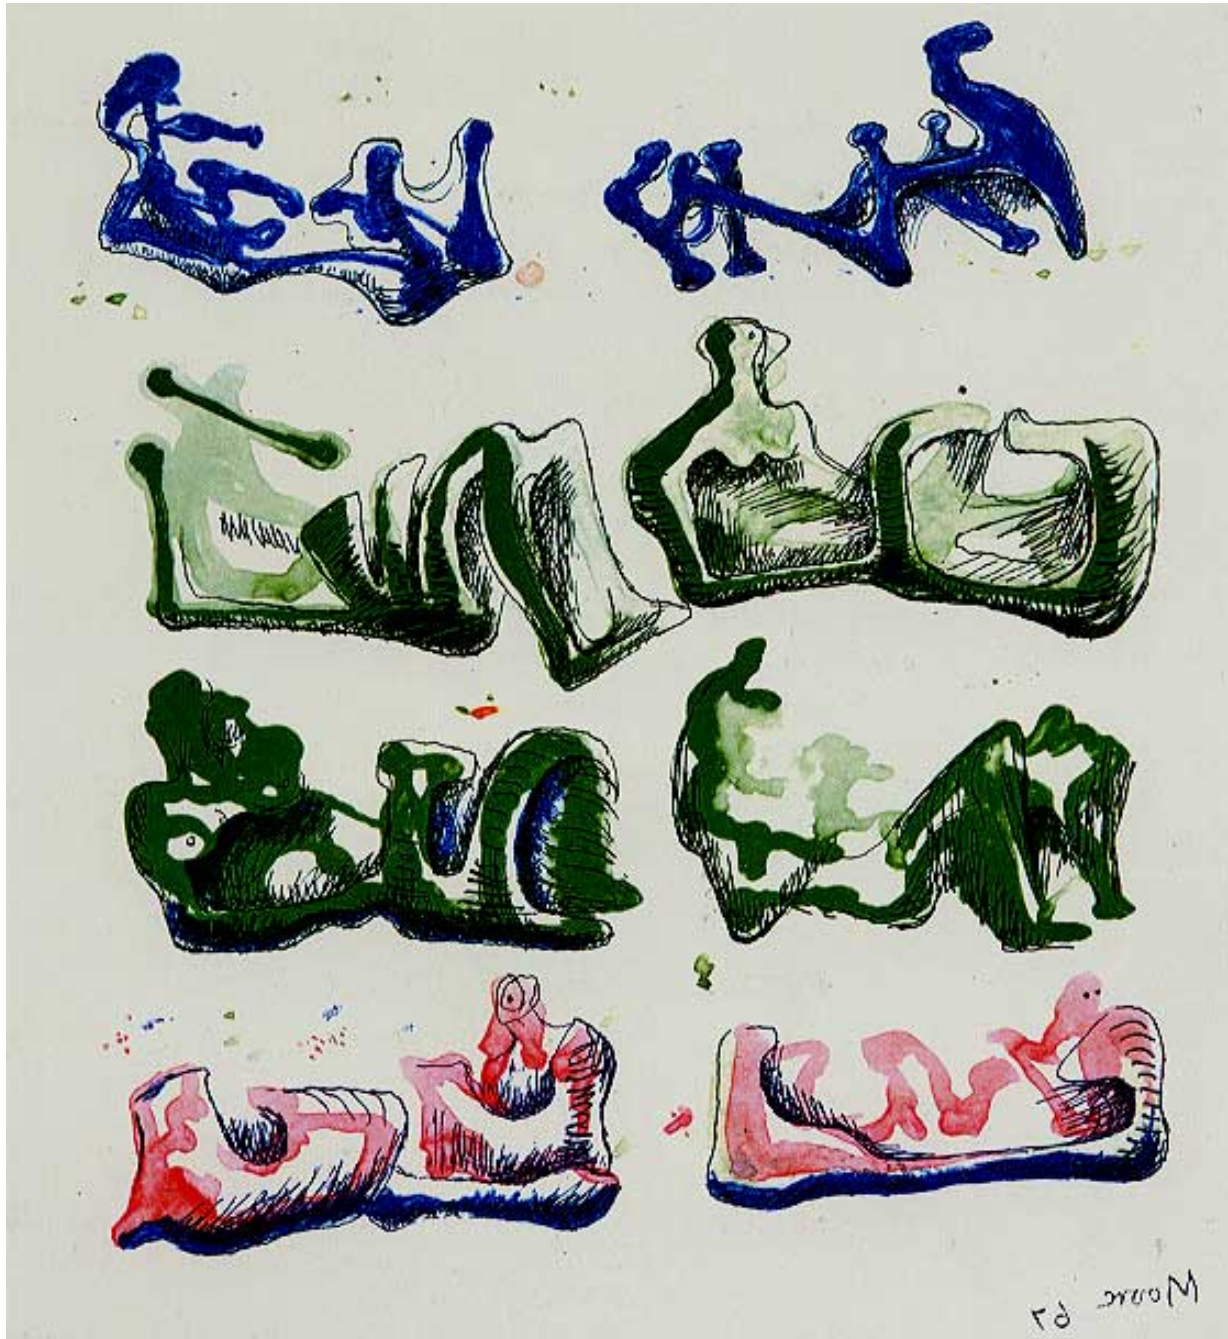

OSBORNE SAMUEL

MODERN AND CONTEMPORARY ART

HENRY MOORE (1898-1986)

Eight Reclining Figures, 1967

Lithograph printed in colours

26 x 22.9 cms

(10.22 x 9.00 in)

OSBORNE SAMUEL

MODERN AND CONTEMPORARY ART

P.O.A.

Signed and numbered in
pencil from the edition of
125
CGM/097