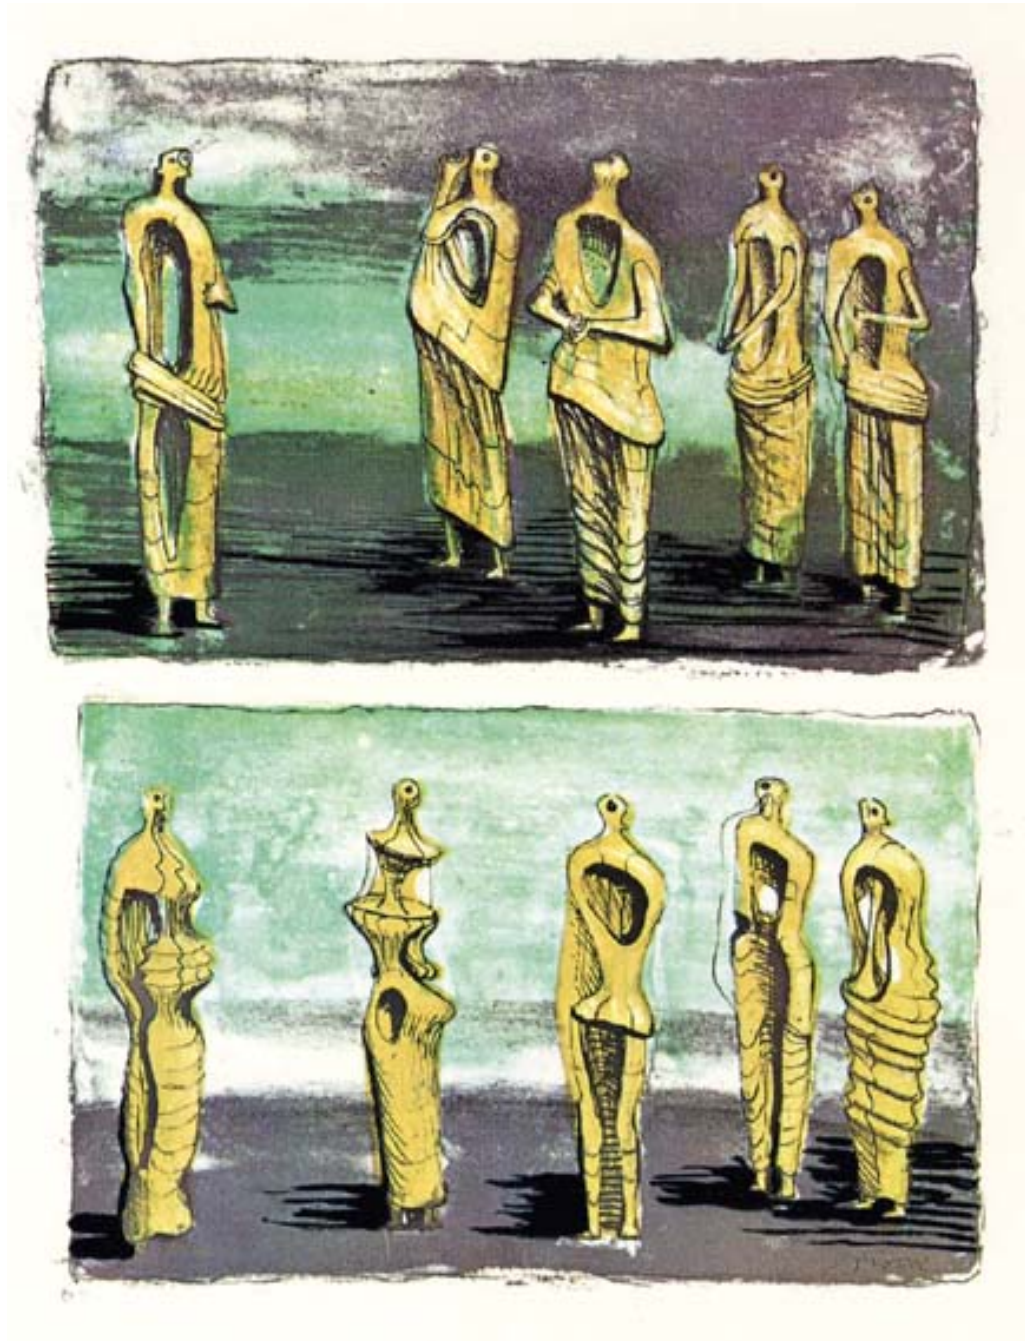

OSBORNE SAMUEL

MODERN AND CONTEMPORARY ART

HENRY MOORE (1898-1986)

Standing Figures, 1950

Lithograph

40.8 x 29.4 cms

(16.03 x 11.55 in)

OSBORNE SAMUEL