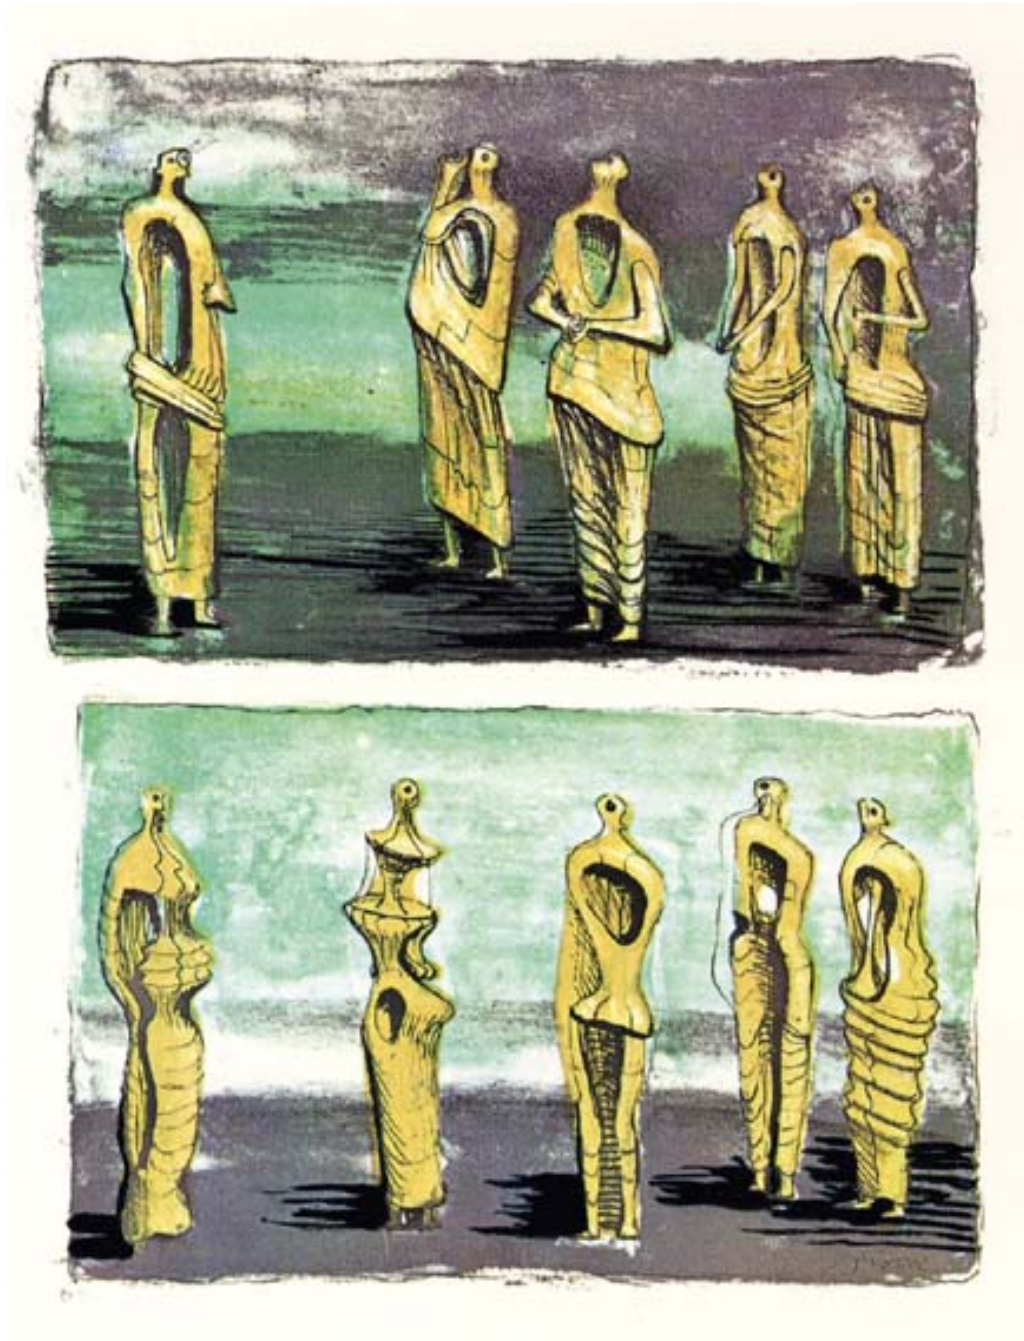

# OSBORNE SAMUEL

MODERN AND CONTEMPORARY ART

---

HENRY MOORE (1898-1986)

**Standing Figures, 1950**

Lithograph

40.8 x 29.4 cms

(16.03 x 11.55 in)

# OSBORNE SAMUEL

MODERN AND CONTEMPORARY ART

---

P.O.A.

Printed in colours on wove paper. Signed, dated & numbered in pencil from the edition of 50,  
printed by W.S. Cowell Lt, Ipswich & published by School Prints Ltd, London