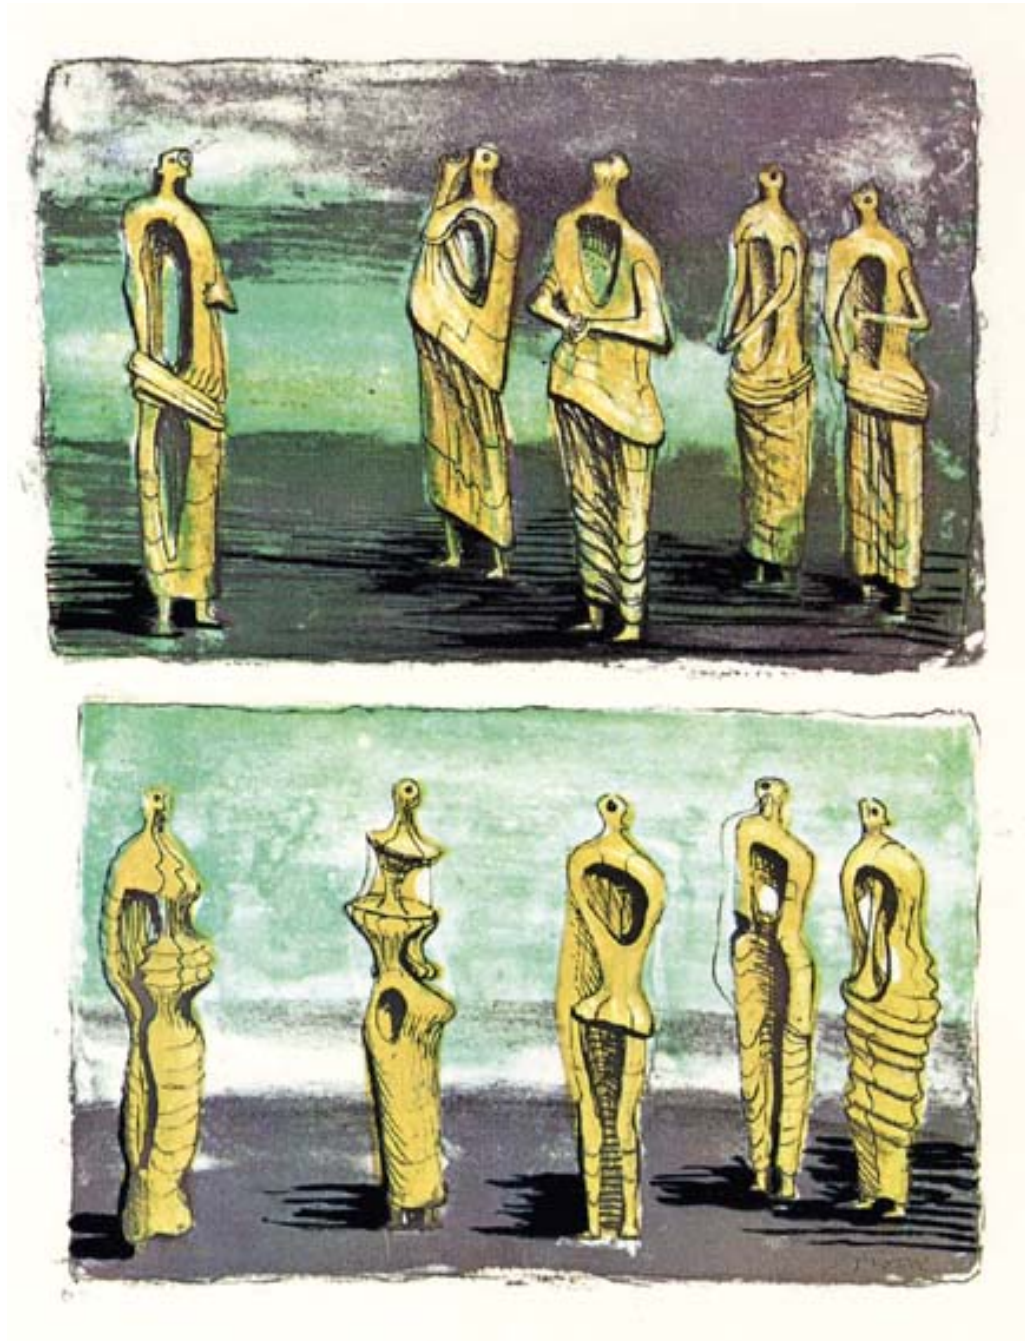

# OSBORNE SAMUEL

MODERN AND CONTEMPORARY ART

---

HENRY MOORE (1898-1986)

**Standing Figures, 1950**

Lithograph

40.8 x 29.4 cms

(16.03 x 11.55 in)

# OSBORNE SAMUEL

MODERN AND CONTEMPORARY ART

---

P.O.A.

Printed in colours on wove paper. Signed, dated & numbered in pencil from the edition of 50,  
printed by W.S. Cowell Lt, Ipswich & published by School Prints Ltd, London