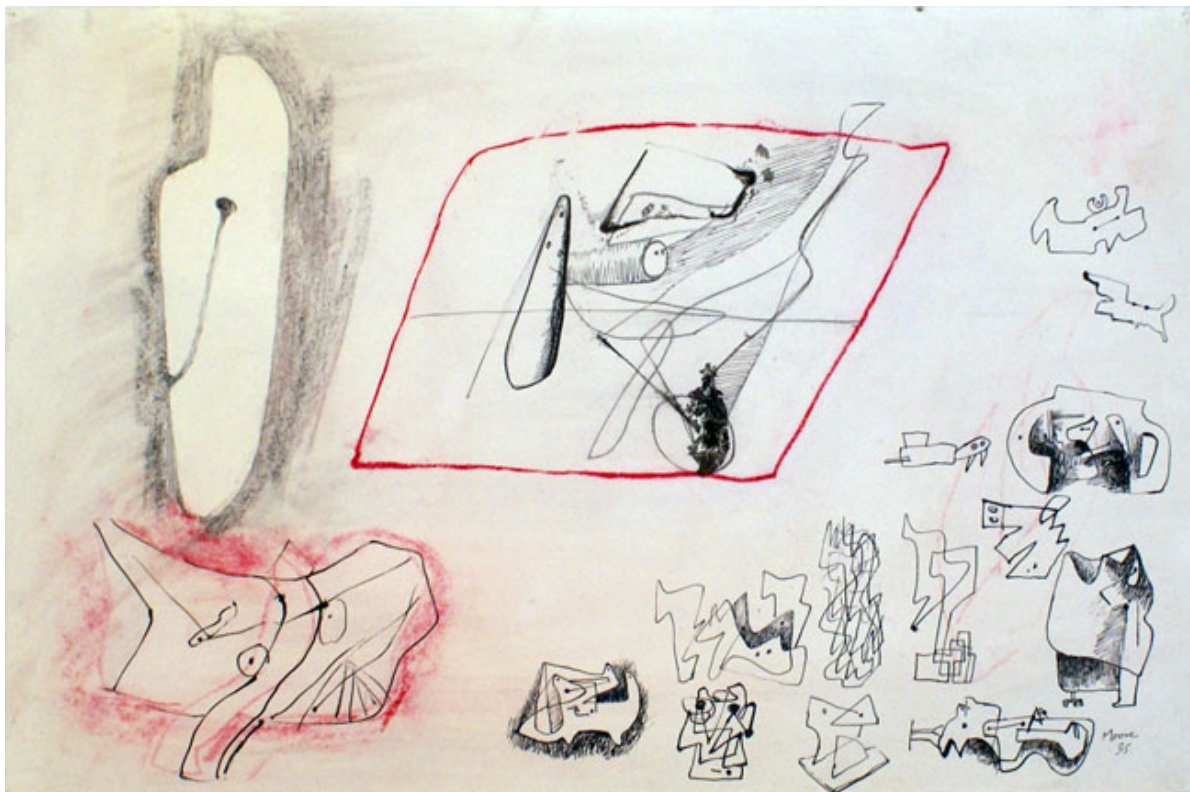

OSBORNE SAMUEL

MODERN AND CONTEMPORARY ART

HENRY MOORE (1898-1986)

Sculptural Ideas, 1935

Pencil, crayon, pen and ink

38 x 55.5 cms

(14.93 x 21.81 in)

P.O.A.