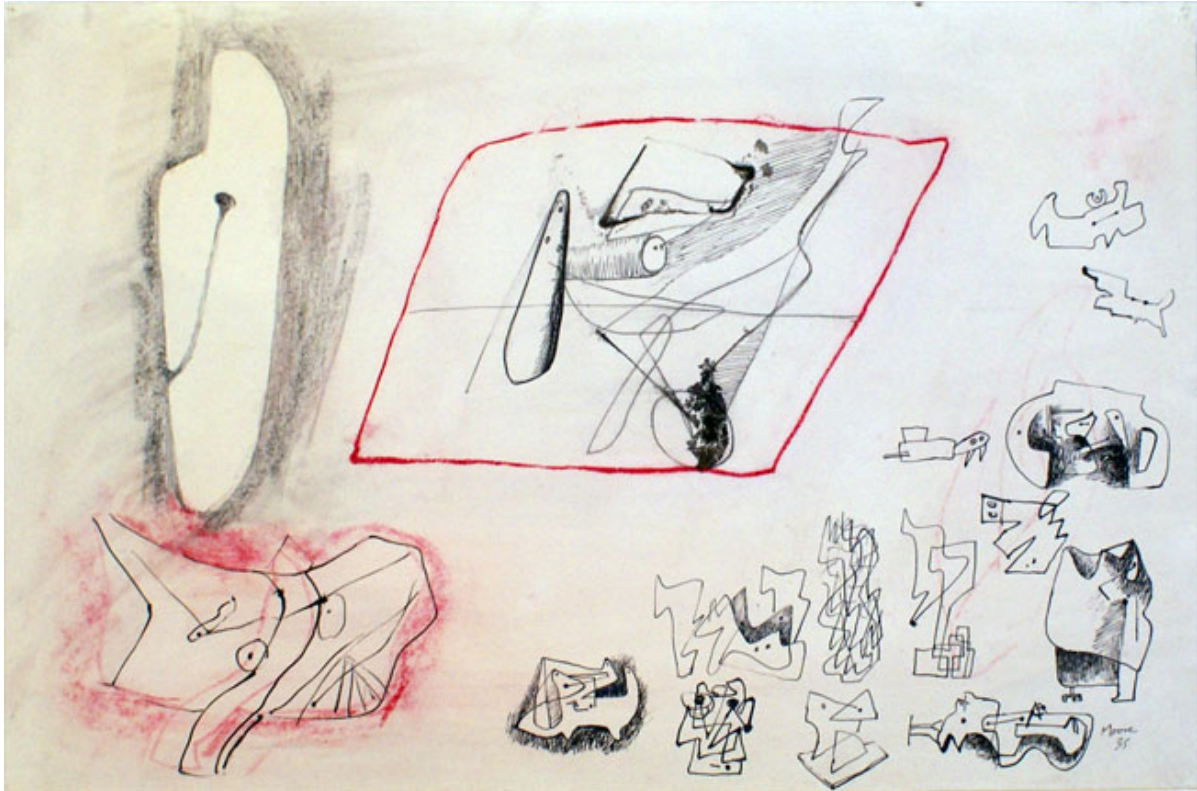

# OSBORNE SAMUEL

MODERN AND CONTEMPORARY ART

---

HENRY MOORE (1898-1986)

**Sculptural Ideas, 1935**  
Pencil, crayon, pen and ink  
38 x 55.5 cms  
(14.93 x 21.81 in)  
P.O.A.

Signed and dated in ink  
Ref: HMF1180