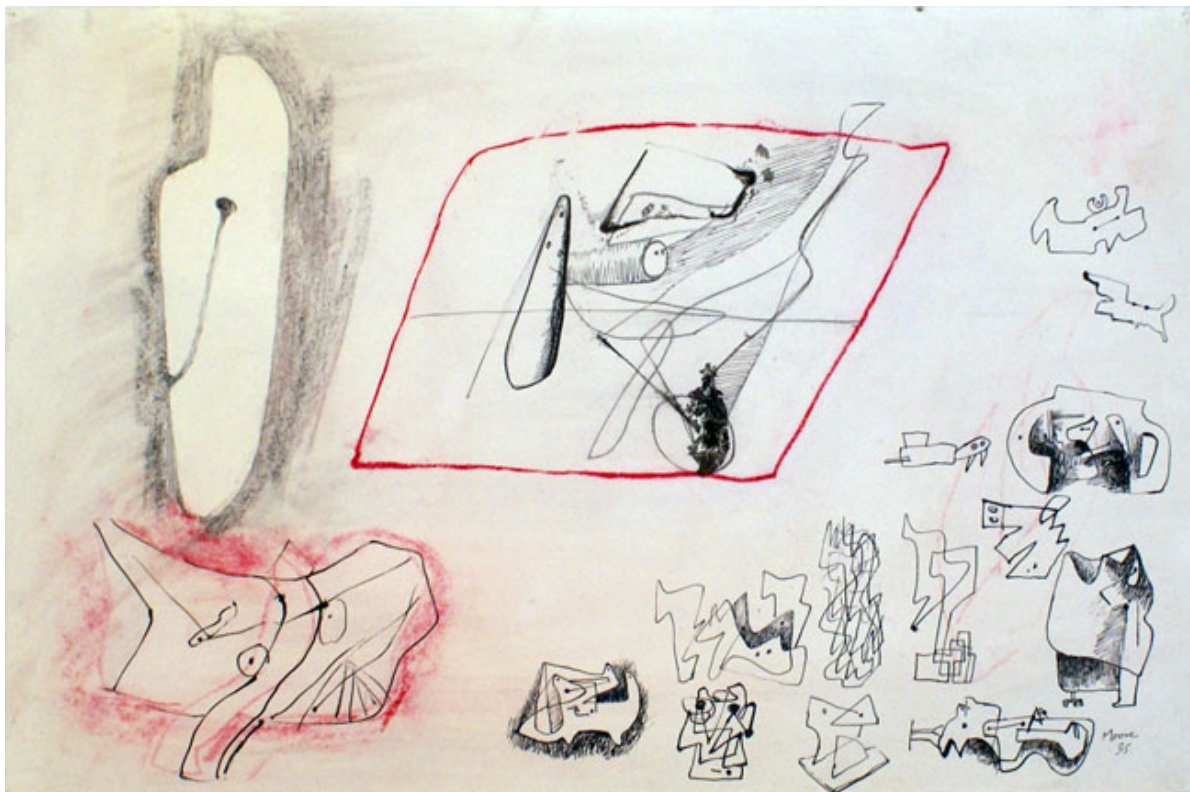

OSBORNE SAMUEL

MODERN AND CONTEMPORARY ART

HENRY MOORE (1898-1986)

Sculptural Ideas, 1935
Pencil, crayon, pen and ink
38 x 55.5 cms
(14.93 x 21.81 in)
P.O.A.

Signed and dated in ink
Ref: HMF1180