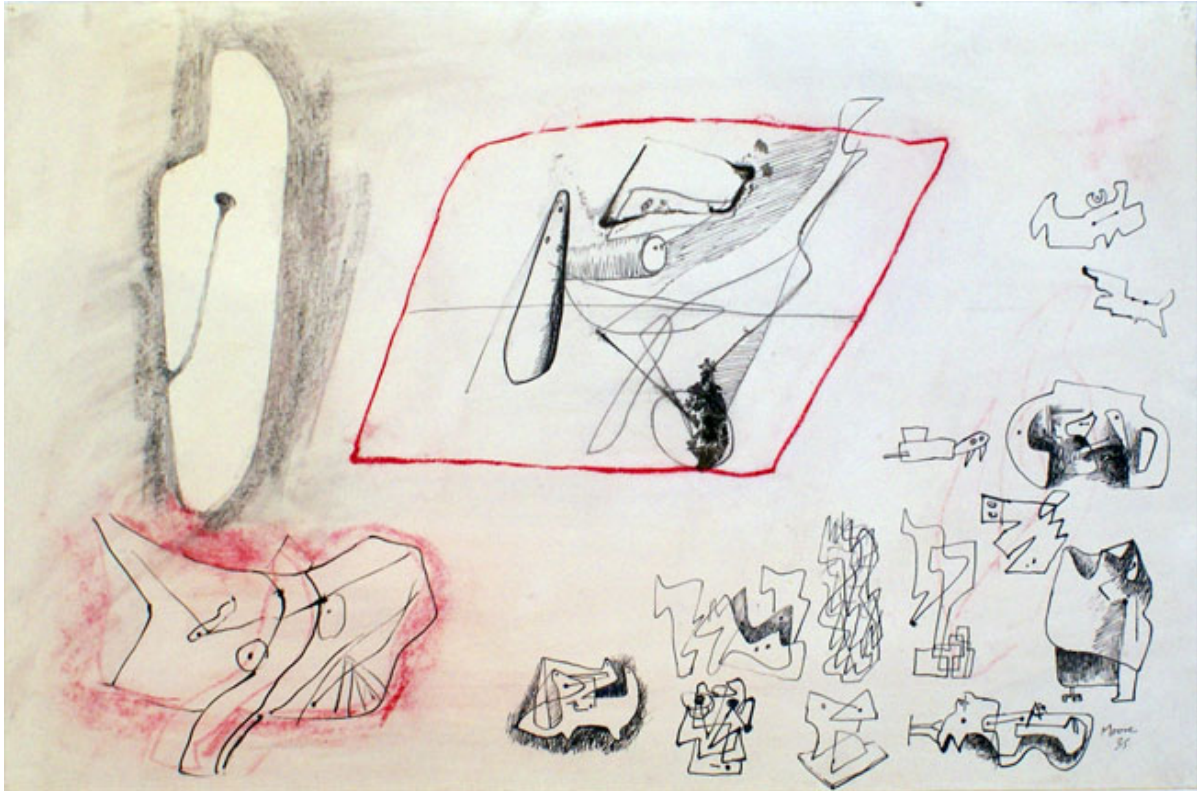

OSBORNE SAMUEL

MODERN AND CONTEMPORARY ART

HENRY MOORE (1898-1986)

Sculptural Ideas, 1935

Pencil, crayon, pen and ink

38 x 55.5 cms

(14.93 x 21.81 in)

P.O.A.

Signed and dated in ink

Ref: HMF1180