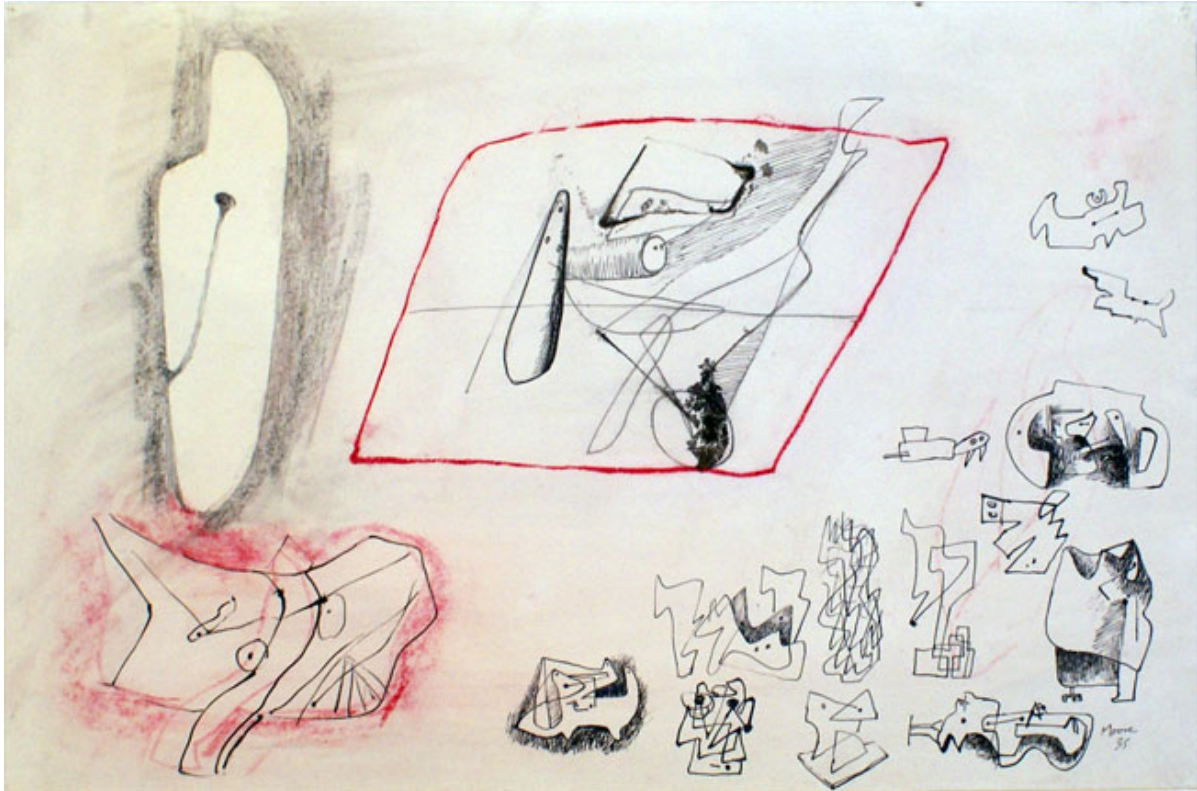

# OSBORNE SAMUEL

MODERN AND CONTEMPORARY ART

---

HENRY MOORE (1898-1986)

**Sculptural Ideas, 1935**

Pencil, crayon, pen and ink

38 x 55.5 cms

(14.93 x 21.81 in)

P.O.A.

Signed and dated in ink

Ref: HMF1180