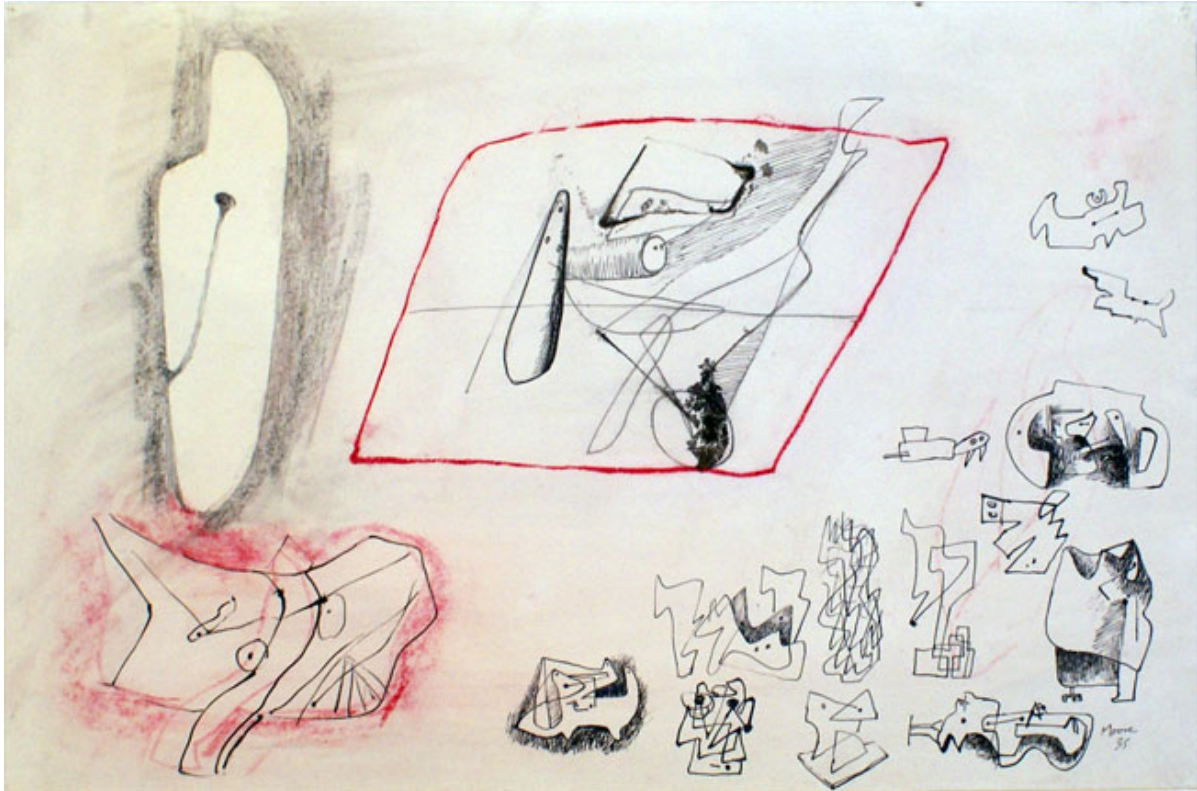

OSBORNE SAMUEL

MODERN AND CONTEMPORARY ART

HENRY MOORE (1898-1986)

Sculptural Ideas, 1935
Pencil, crayon, pen and ink
38 x 55.5 cms
(14.93 x 21.81 in)
P.O.A.

Signed and dated in ink
Ref: HMF1180