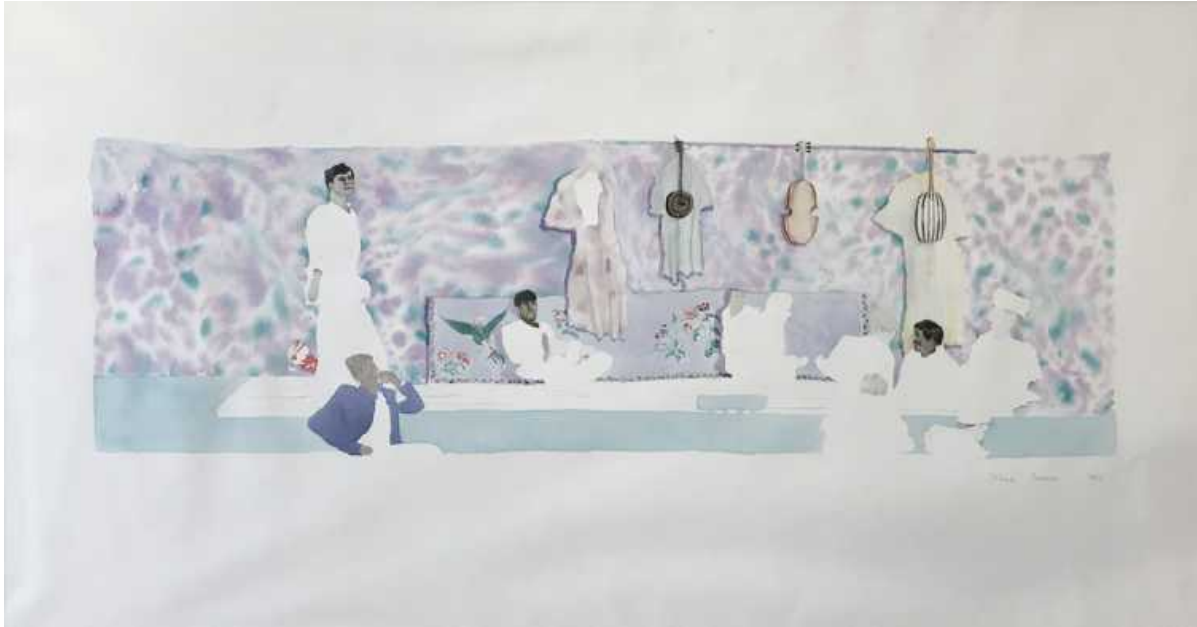

OSBORNE SAMUEL

MODERN AND CONTEMPORARY ART

PATRICK PROCKTOR (1936-2003)

Forbidden City, 1969

Watercolour
70 x 130 cms
(27.51 x 51.09 in)
P.O.A.

Aquatint printed in colours.
Signed and numbered in pencil
from the edition of 75. From
the 'China Series'.