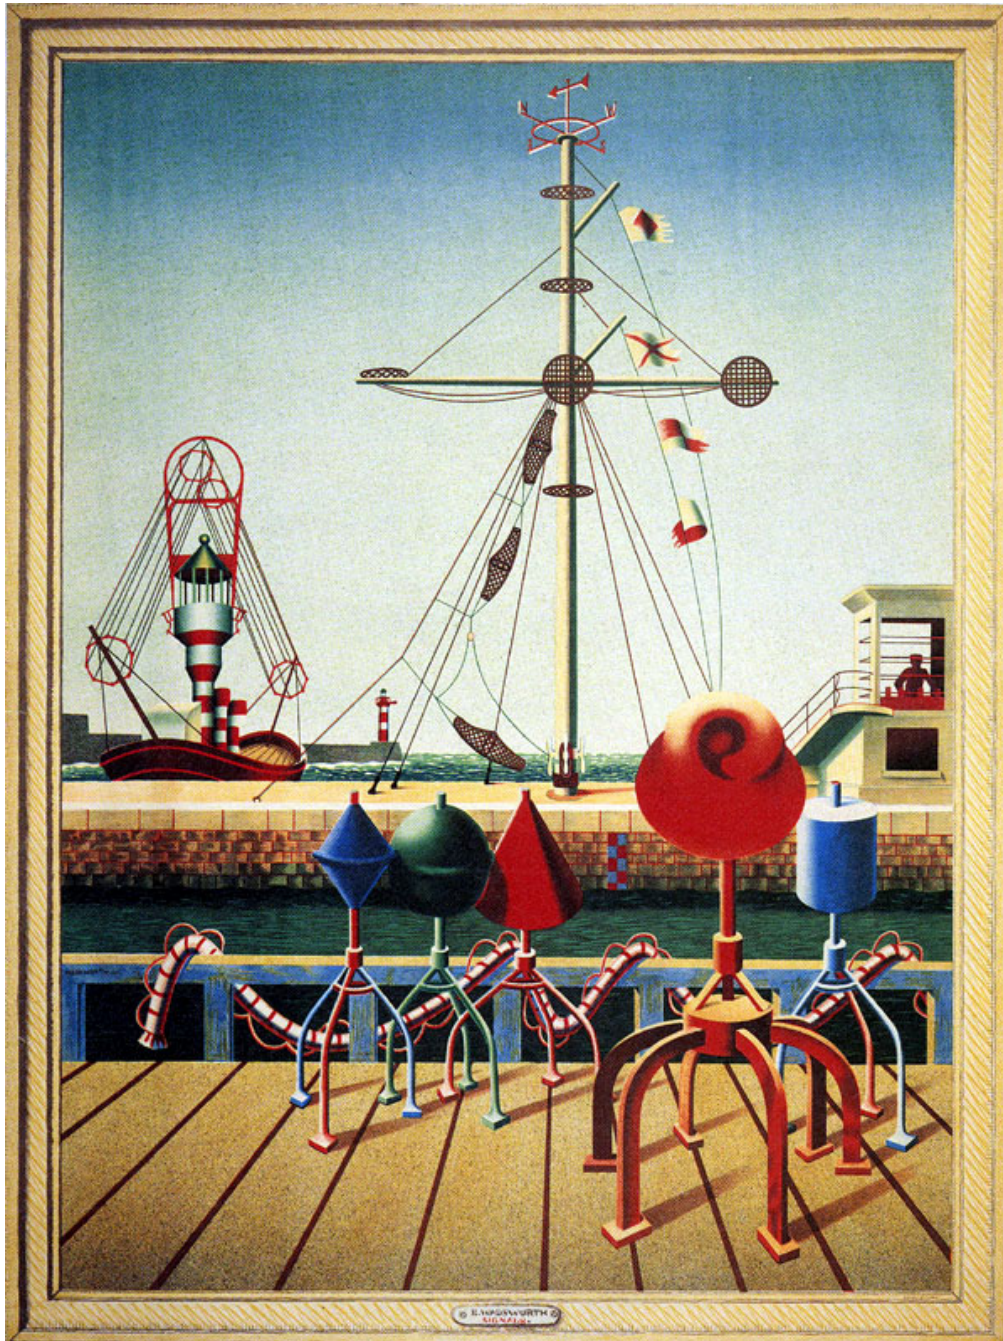

OSBORNE SAMUEL

MODERN AND CONTEMPORARY ART

EDWARD WADSWORTH (1889-1949)

Signals, 1942
Lithograph
100.8 x 75.6 cms
(39.61 x 29.71 in)

OSBORNE SAMUEL

MODERN AND CONTEMPORARY ART

P.O.A.

Colour lithograph published
by the Council for the
Encouragement of Music and
the Arts (the precursor of the
Arts Council). Edition
unknown.