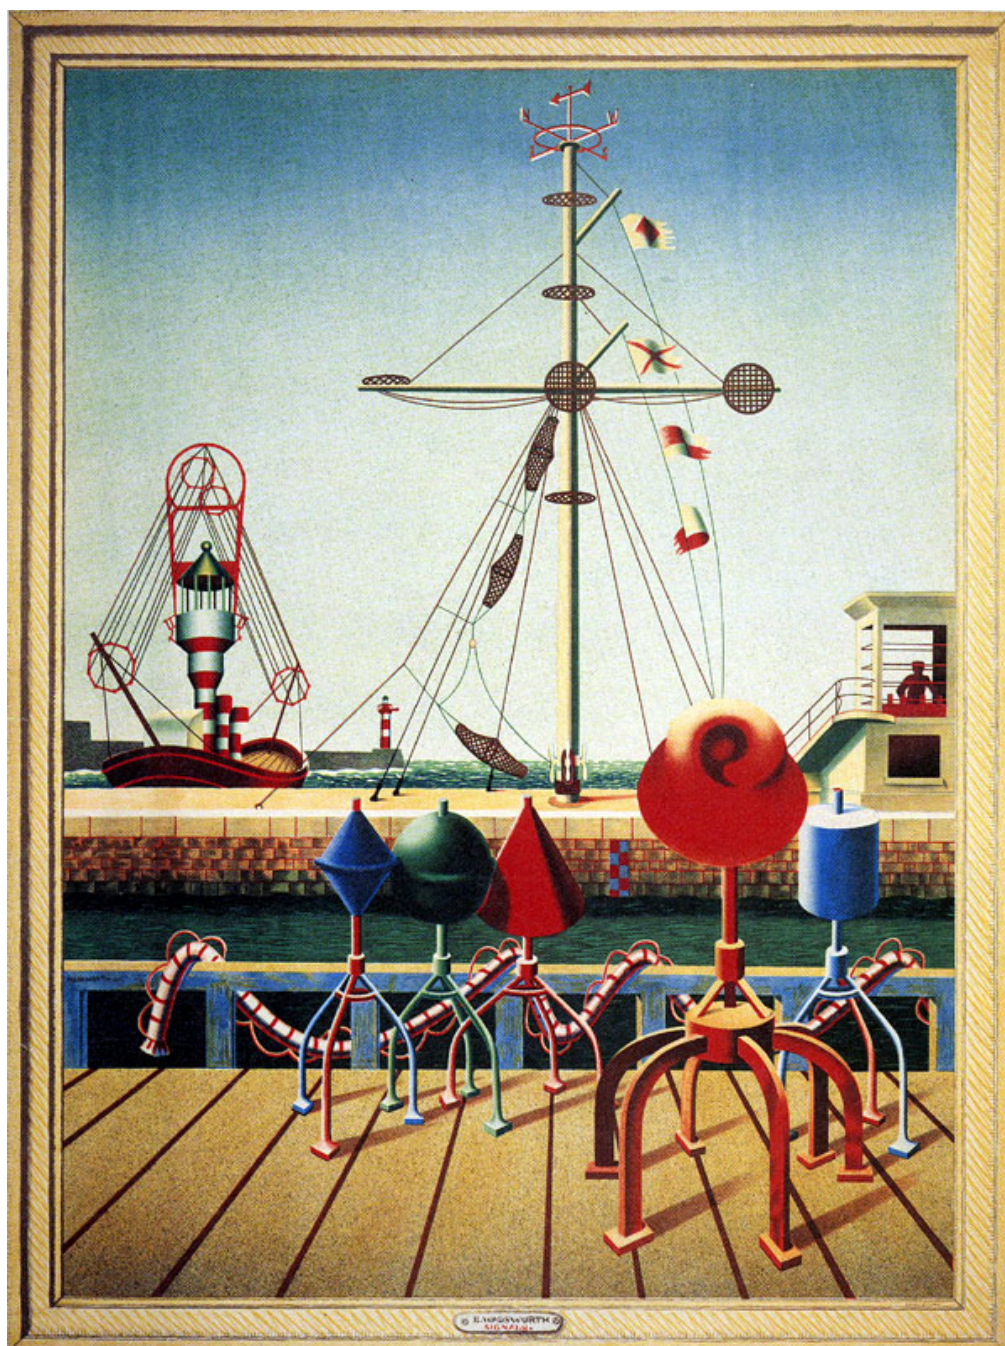

OSBORNE SAMUEL

MODERN AND CONTEMPORARY ART

EDWARD WADSWORTH (1889-1949)

Signals, 1942
Lithograph
100.8 x 75.6 cms
(39.61 x 29.71 in)

OSBORNE SAMUEL

MODERN AND CONTEMPORARY ART

P.O.A.

Colour lithograph published
by the Council for the
Encouragement of Music and
the Arts (the precursor of the
Arts Council). Edition
unknown.