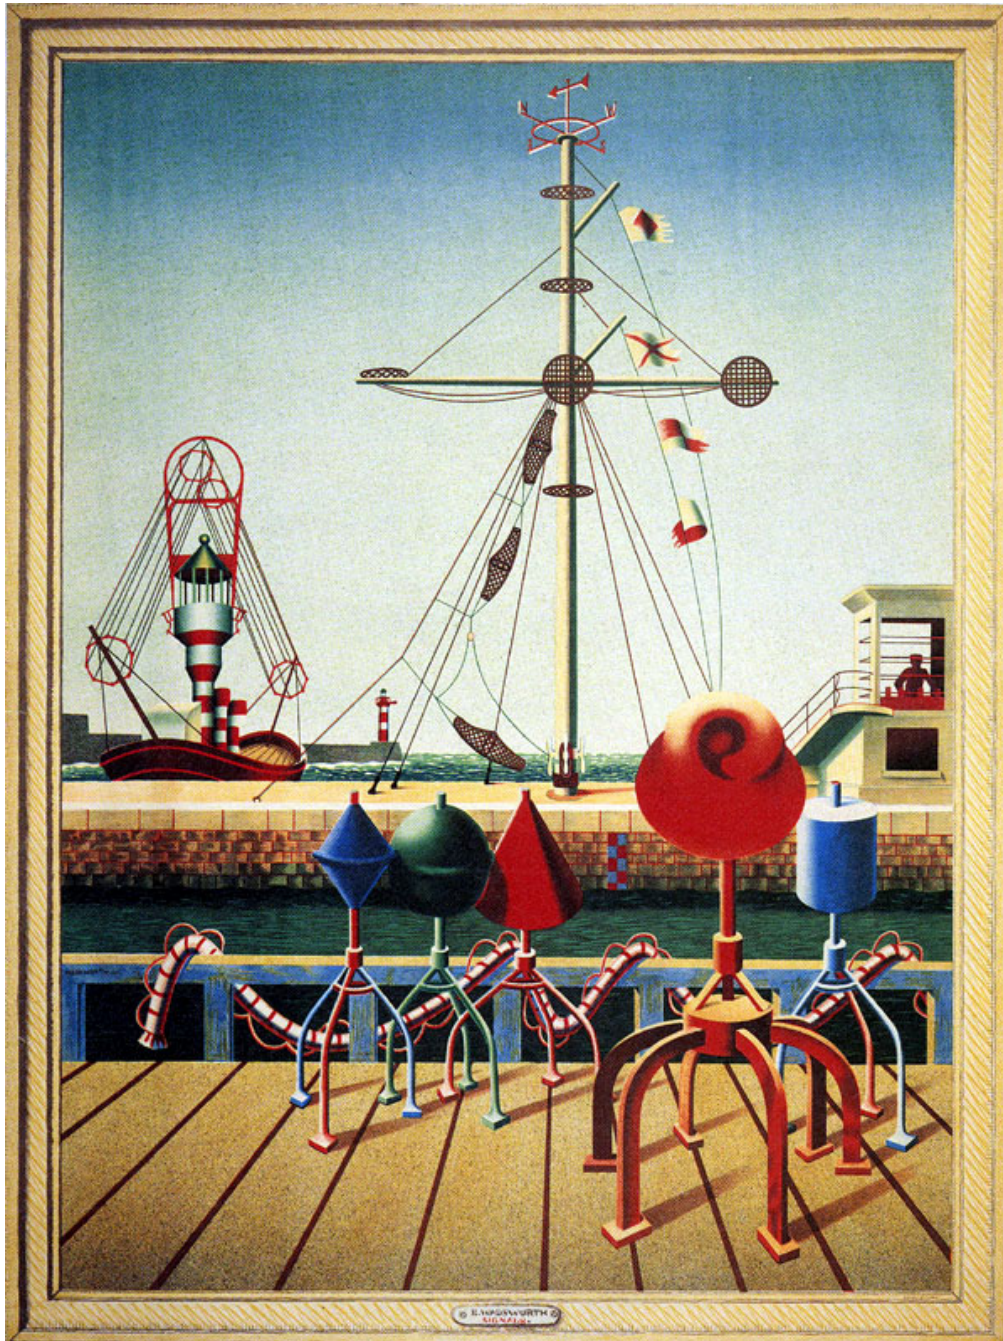

# OSBORNE SAMUEL

MODERN AND CONTEMPORARY ART

EDWARD WADSWORTH (1889-1949)

**Signals**, 1942  
Lithograph  
100.8 x 75.6 cms  
(39.61 x 29.71 in)

# OSBORNE SAMUEL

MODERN AND CONTEMPORARY ART

---

P.O.A.

Colour lithograph published  
by the Council for the  
Encouragement of Music and  
the Arts (the precursor of the  
Arts Council). Edition  
unknown.