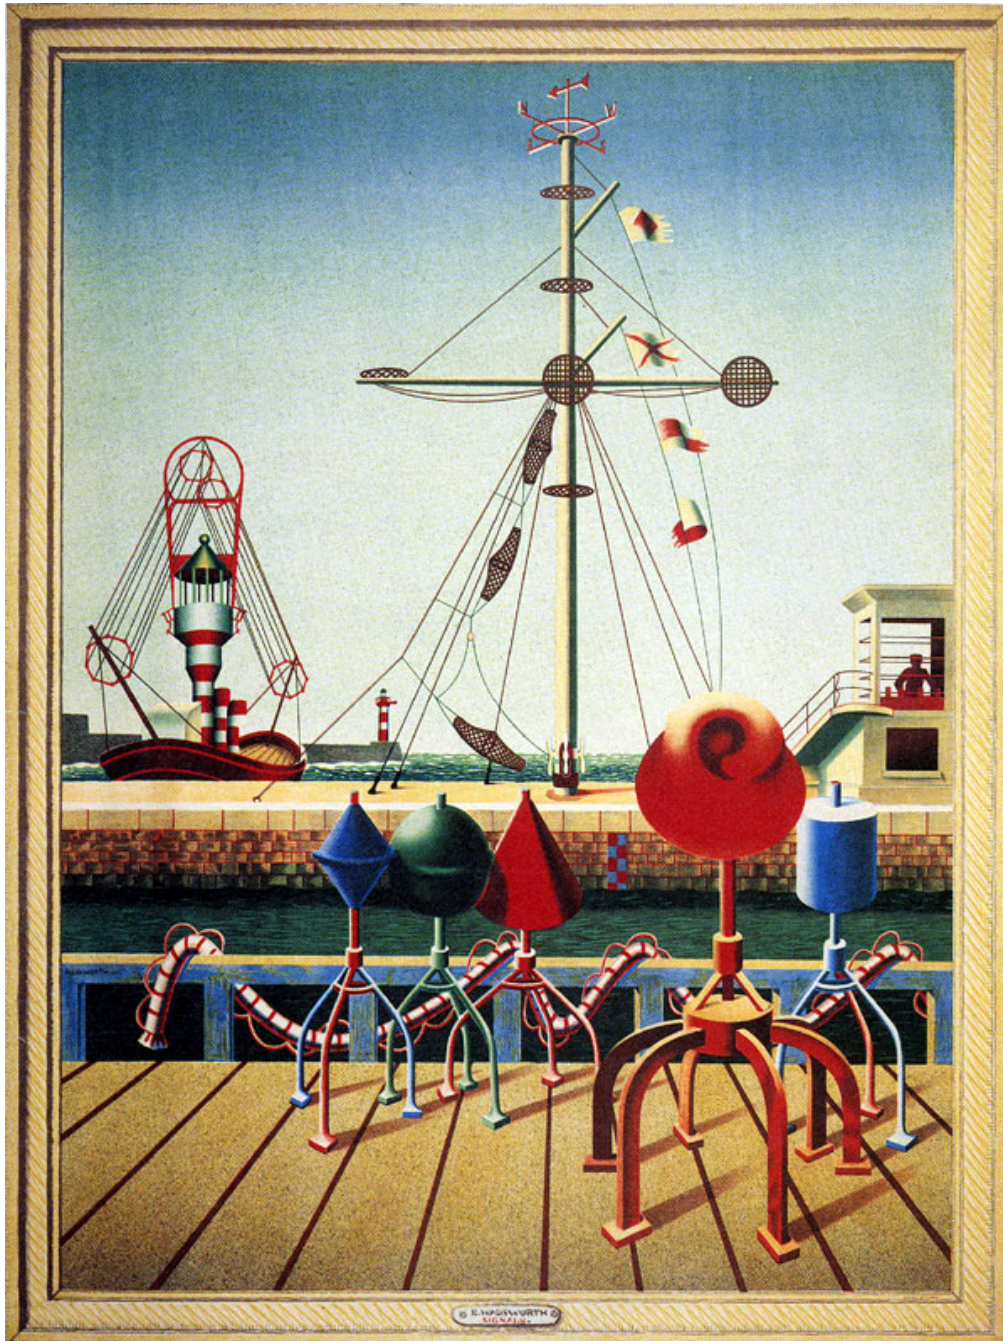

OSBORNE SAMUEL

MODERN AND CONTEMPORARY ART

EDWARD WADSWORTH (1889-1949)

Signals, 1942
Lithograph
100.8 x 75.6 cms
(39.61 x 29.71 in)

OSBORNE SAMUEL

MODERN AND CONTEMPORARY ART

Colour lithograph published by the Council for the Encouragement of Music and the Arts (the precursor of the Arts Council). Edition unknown.