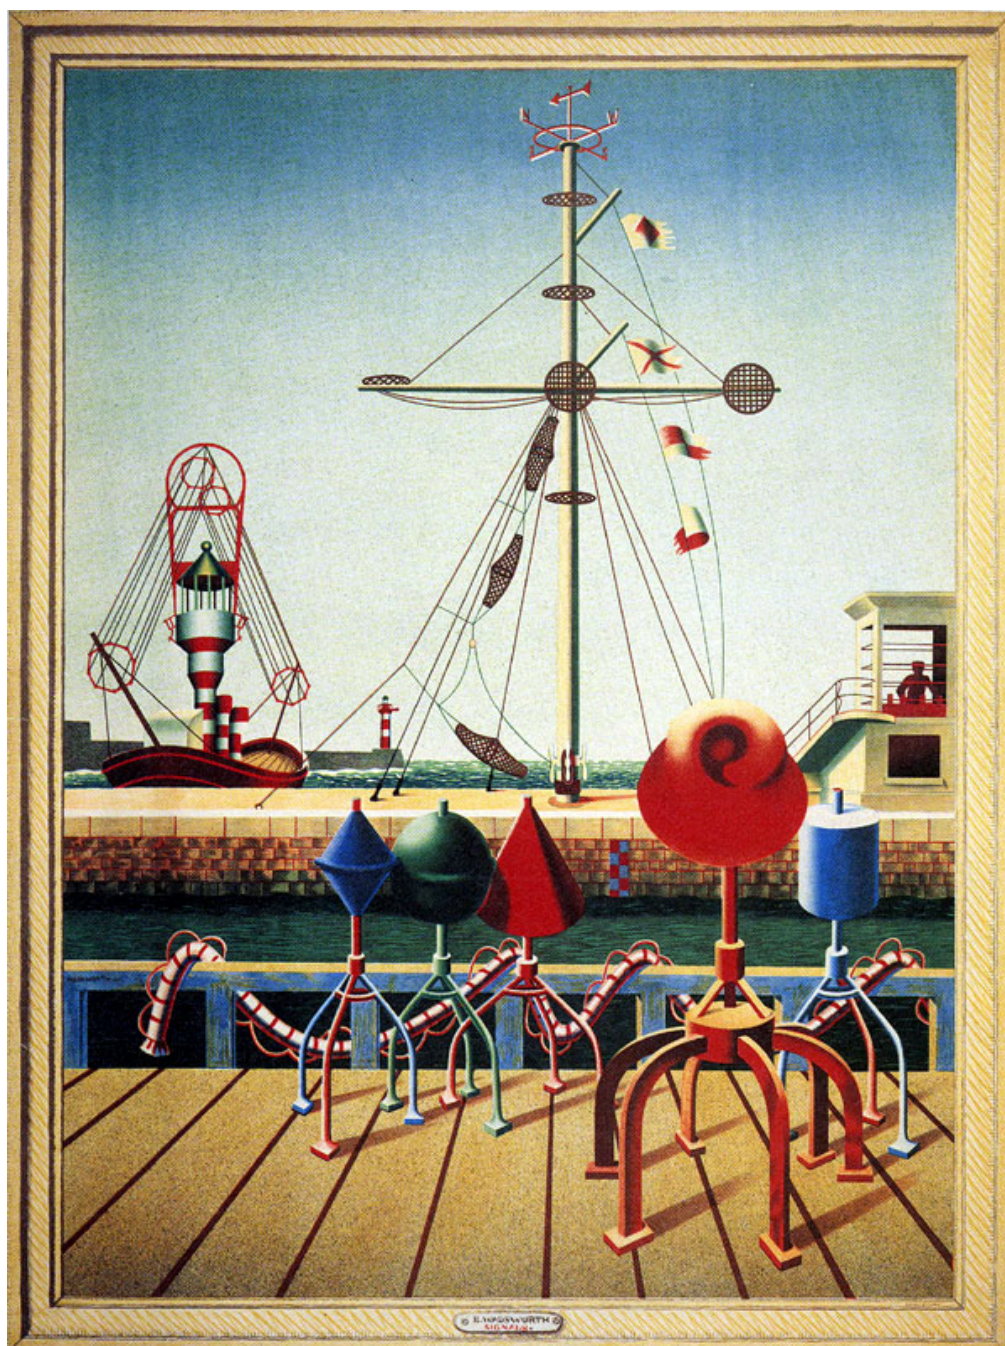

OSBORNE SAMUEL

MODERN AND CONTEMPORARY ART

EDWARD WADSWORTH (1889-1949)

Signals, 1942
Lithograph
100.8 x 75.6 cms
(39.61 x 29.71 in)

OSBORNE SAMUEL

MODERN AND CONTEMPORARY ART

Colour lithograph published by the Council for the Encouragement of Music and the Arts (the precursor of the Arts Council). Edition unknown.