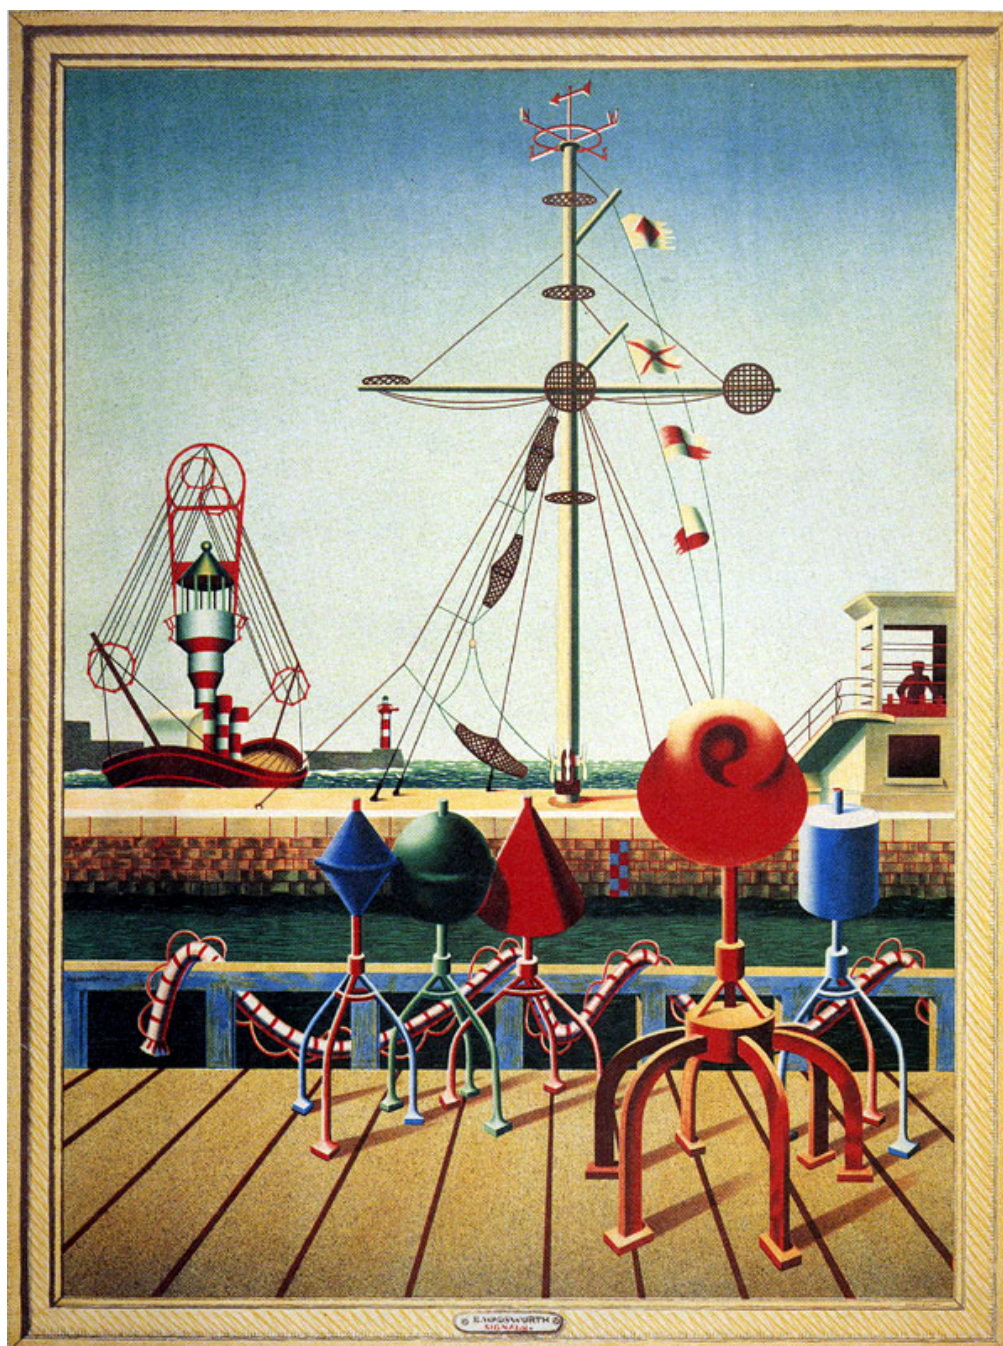

OSBORNE SAMUEL

MODERN AND CONTEMPORARY ART

EDWARD WADSWORTH (1889-1949)

Signals, 1942
Lithograph
100.8 x 75.6 cms
(39.61 x 29.71 in)

OSBORNE SAMUEL

MODERN AND CONTEMPORARY ART

Colour lithograph published by the Council for the Encouragement of Music and the Arts (the precursor of the Arts Council). Edition unknown.