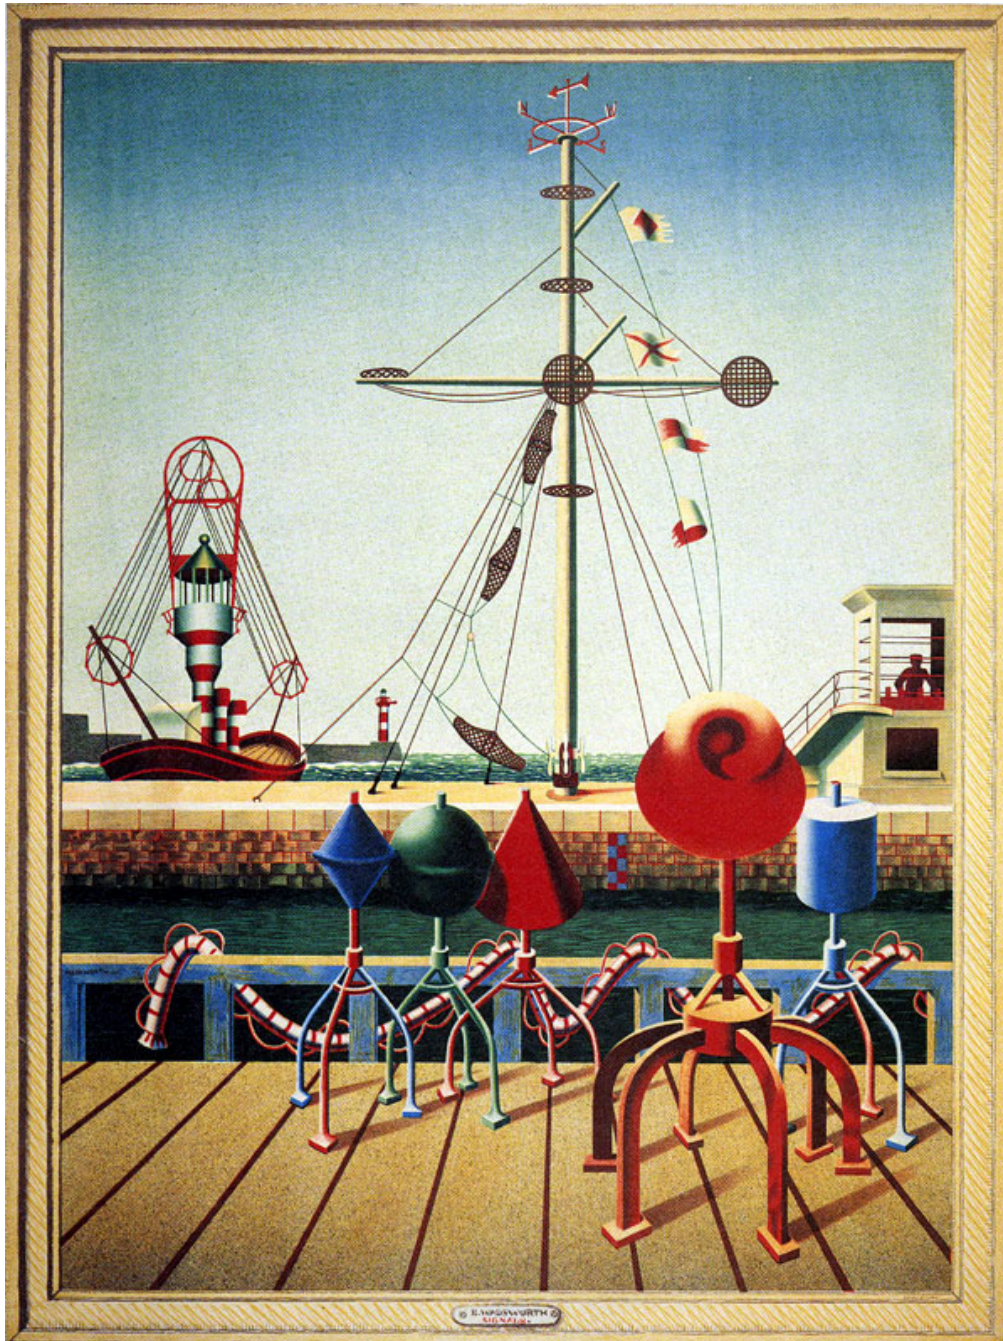

# OSBORNE SAMUEL

MODERN AND CONTEMPORARY ART

EDWARD WADSWORTH (1889-1949)

**Signals**, 1942  
Lithograph  
100.8 x 75.6 cms  
(39.61 x 29.71 in)

# OSBORNE SAMUEL

MODERN AND CONTEMPORARY ART

---

Colour lithograph published by the Council for the Encouragement of Music and the Arts (the precursor of the Arts Council). Edition unknown.