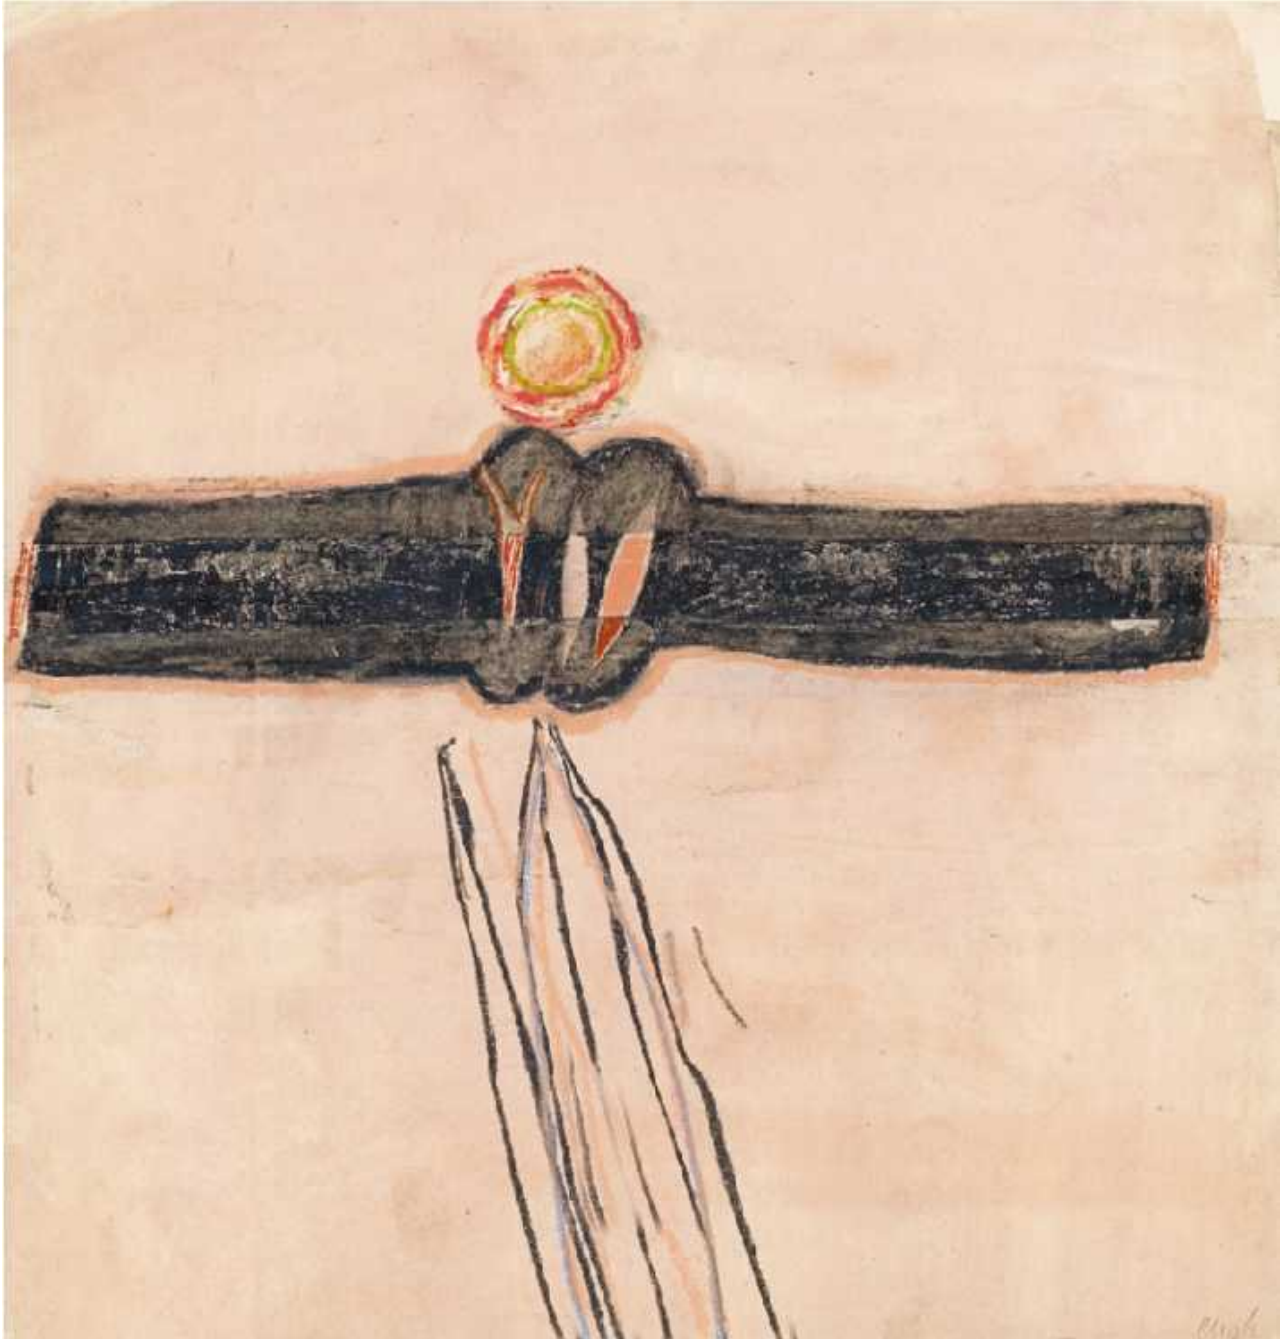

# OSBORNE SAMUEL

MODERN AND CONTEMPORARY ART

---

PRUNELLA CLOUGH

**Beach Sunset**, c.1964  
37.8 x 35.5 cms  
(14.86 x 13.95 in)

# OSBORNE SAMUEL

MODERN AND CONTEMPORARY ART

---

Watercolour, oil pastel, wax crayon & collage on paper  
Signed lower right