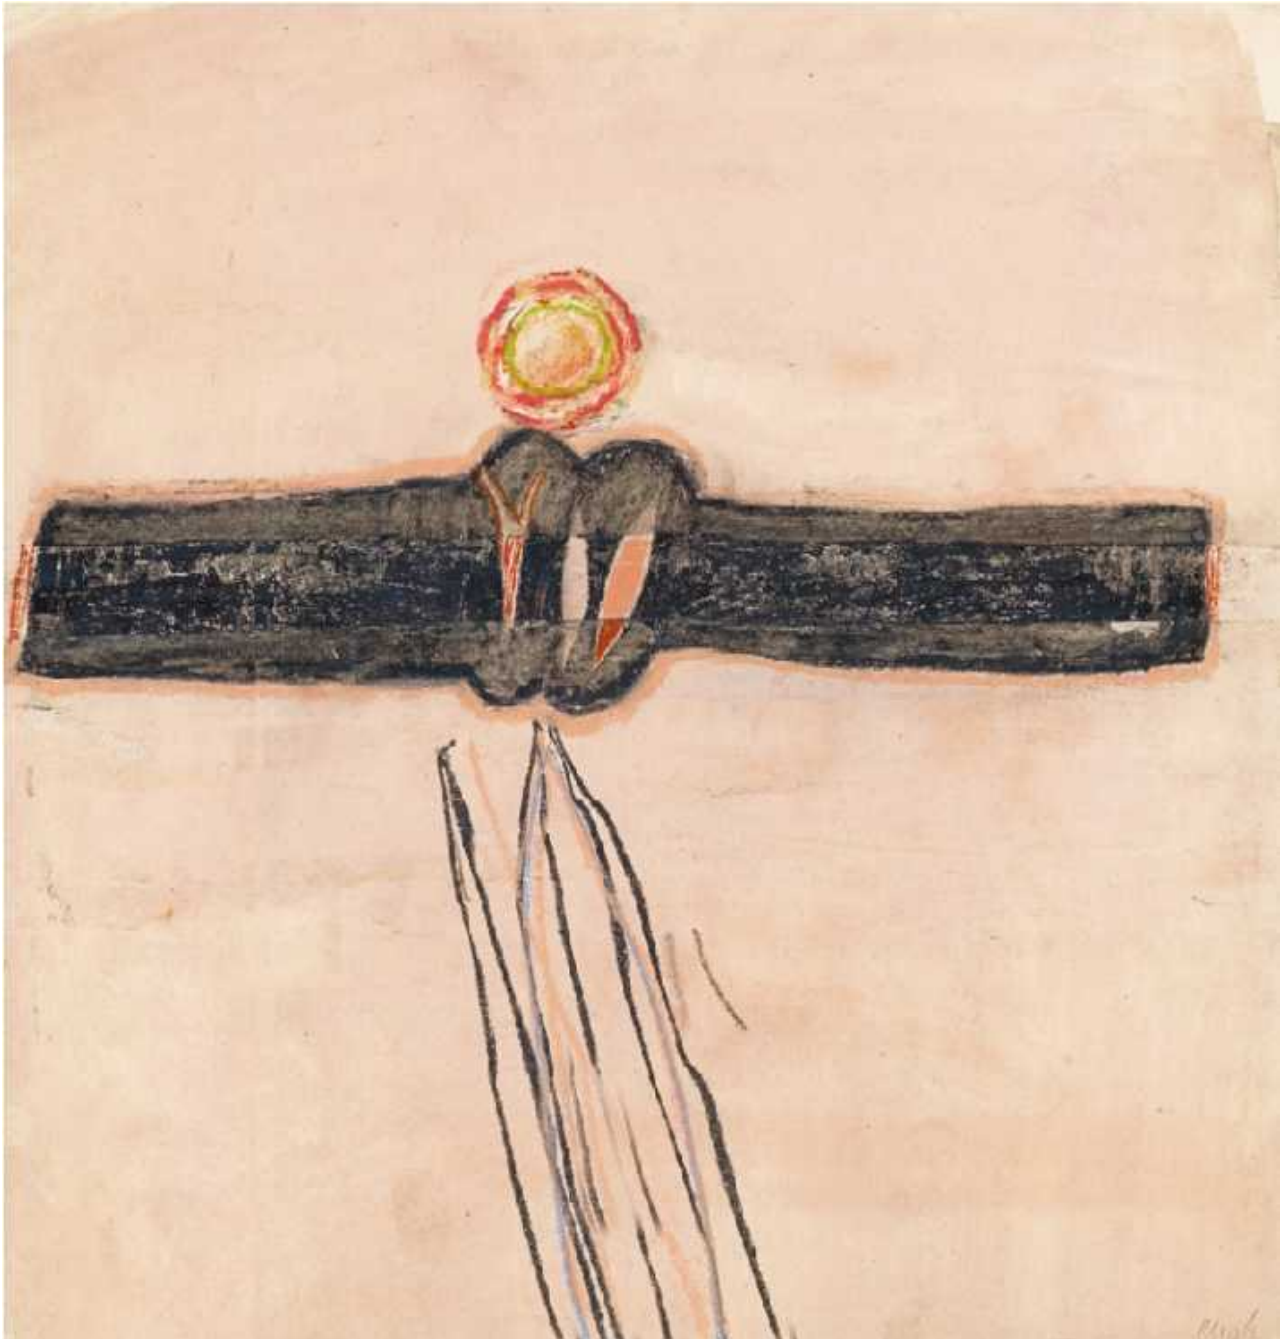

OSBORNE SAMUEL

MODERN AND CONTEMPORARY ART

PRUNELLA CLOUGH

Beach Sunset, c.1964
37.8 x 35.5 cms
(14.86 x 13.95 in)

OSBORNE SAMUEL

MODERN AND CONTEMPORARY ART

Watercolour, oil pastel, wax crayon & collage on paper
Signed lower right