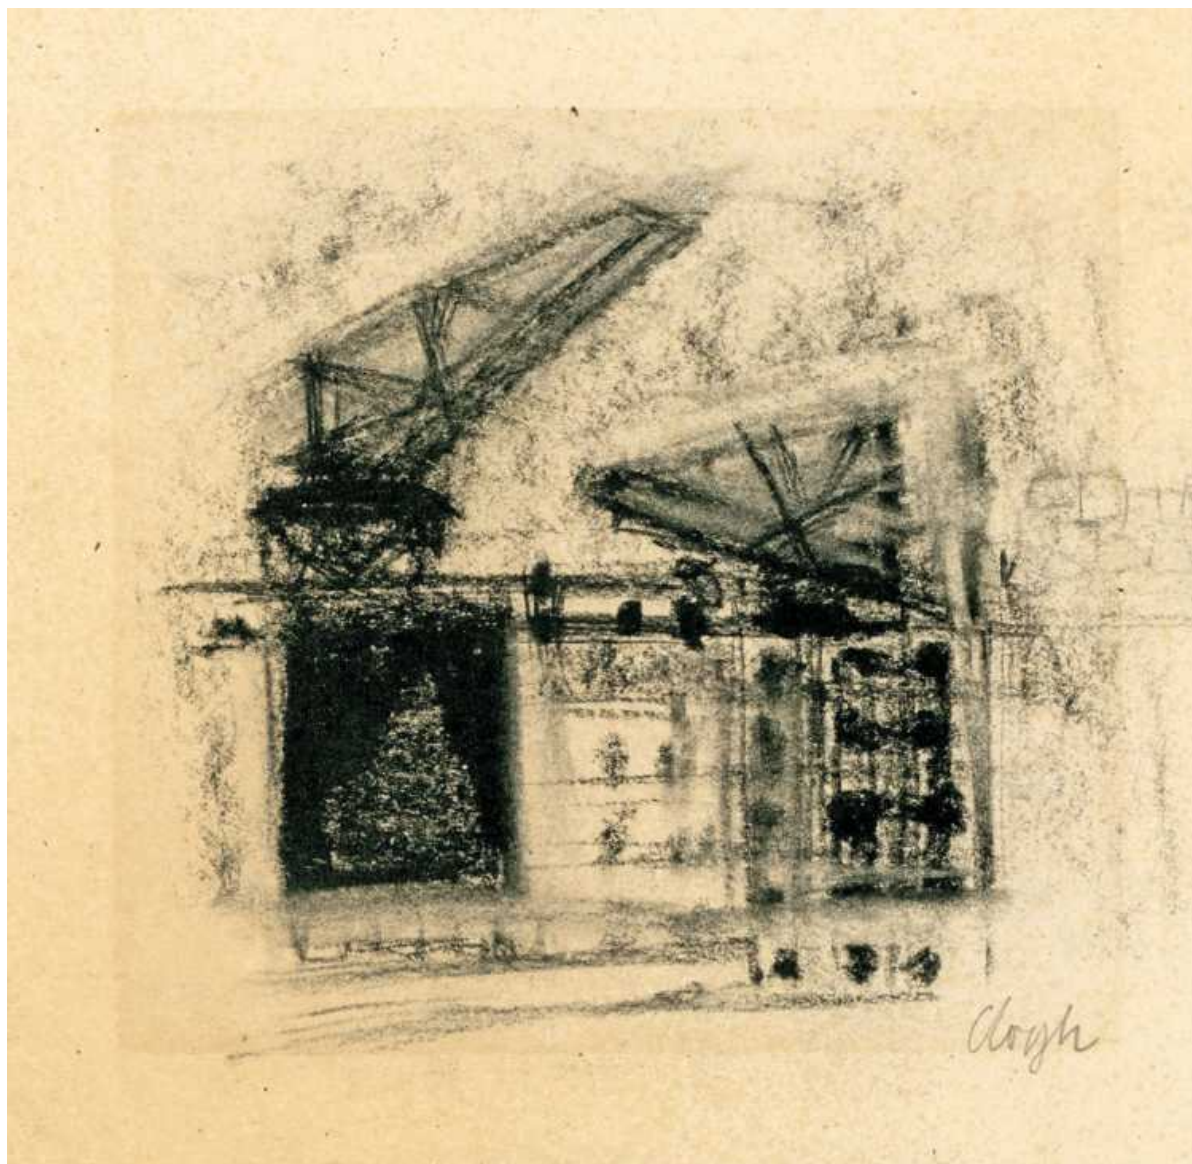

OSBORNE SAMUEL

MODERN AND CONTEMPORARY ART

PRUNELLA CLOUGH

Dockland Cranes I, c.1950
Charcoal and pencil on paper
14 x 13.1 cms
(5.50 x 5.15 in)

Signed lower right