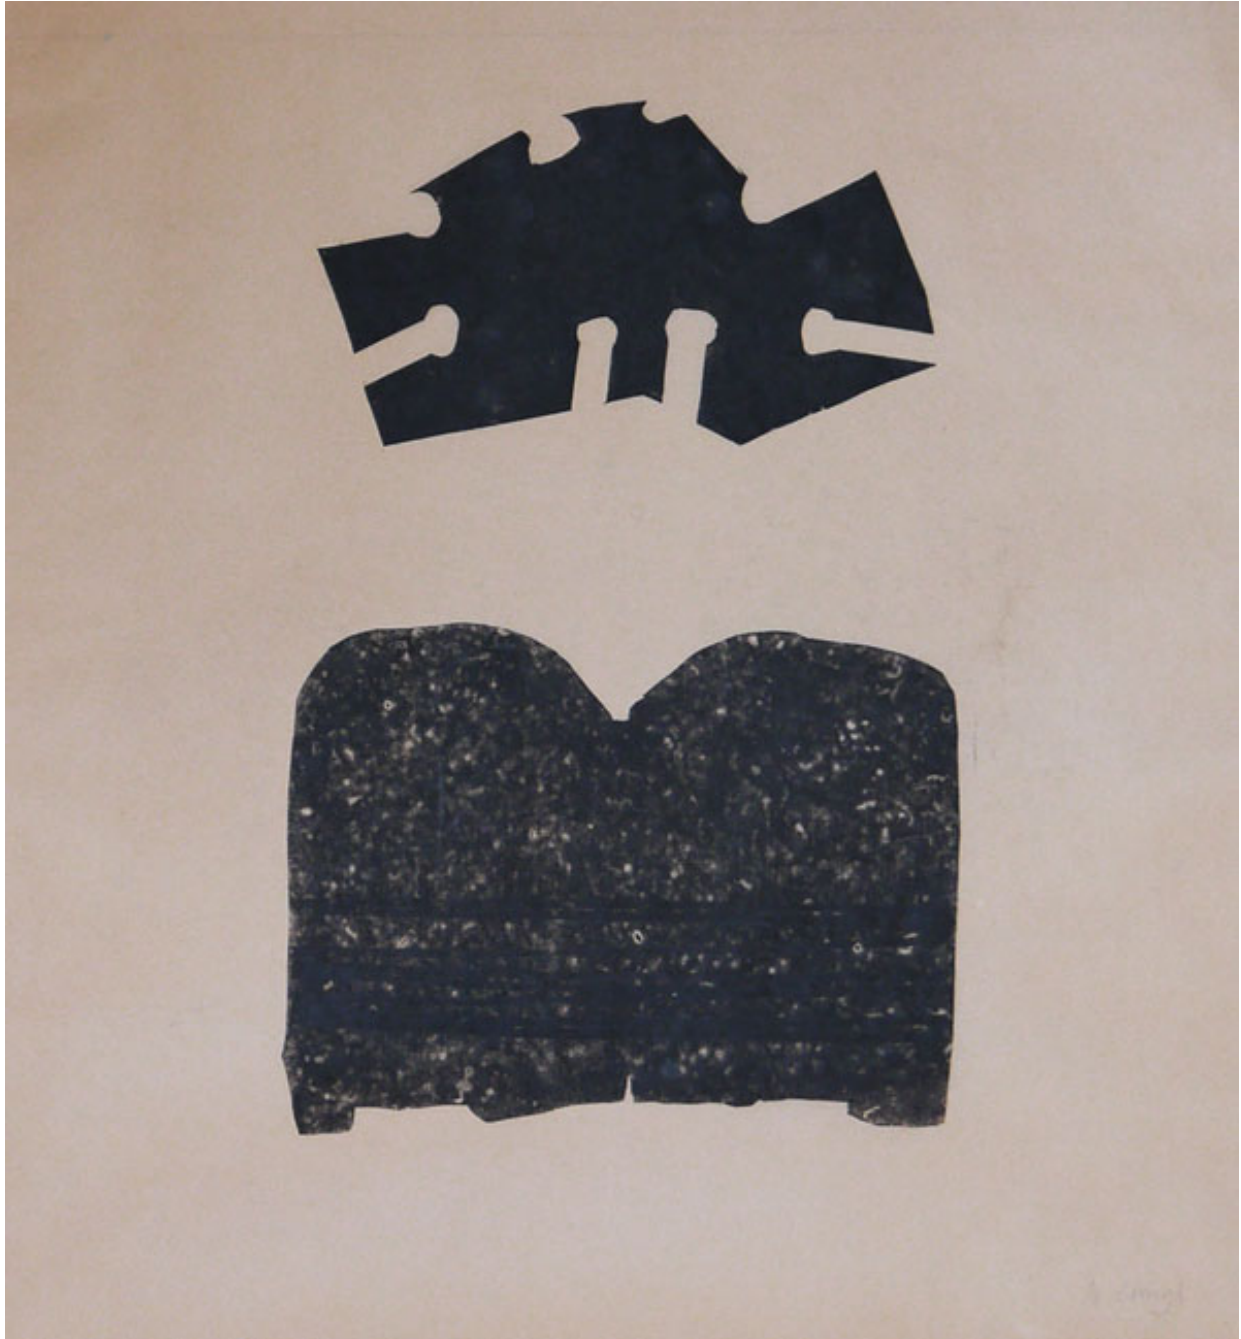

# OSBORNE SAMUEL

MODERN AND CONTEMPORARY ART

---

PRUNELLA CLOUGH

**Untitled, 1962**  
Lithograph  
30 x 19.8 cms  
(11.79 x 7.78 in)

# OSBORNE SAMUEL

MODERN AND CONTEMPORARY ART

---

Printed in black on off-white wove paper; numbered from the edition of 6 and signed 'Clough' in pencil lower right