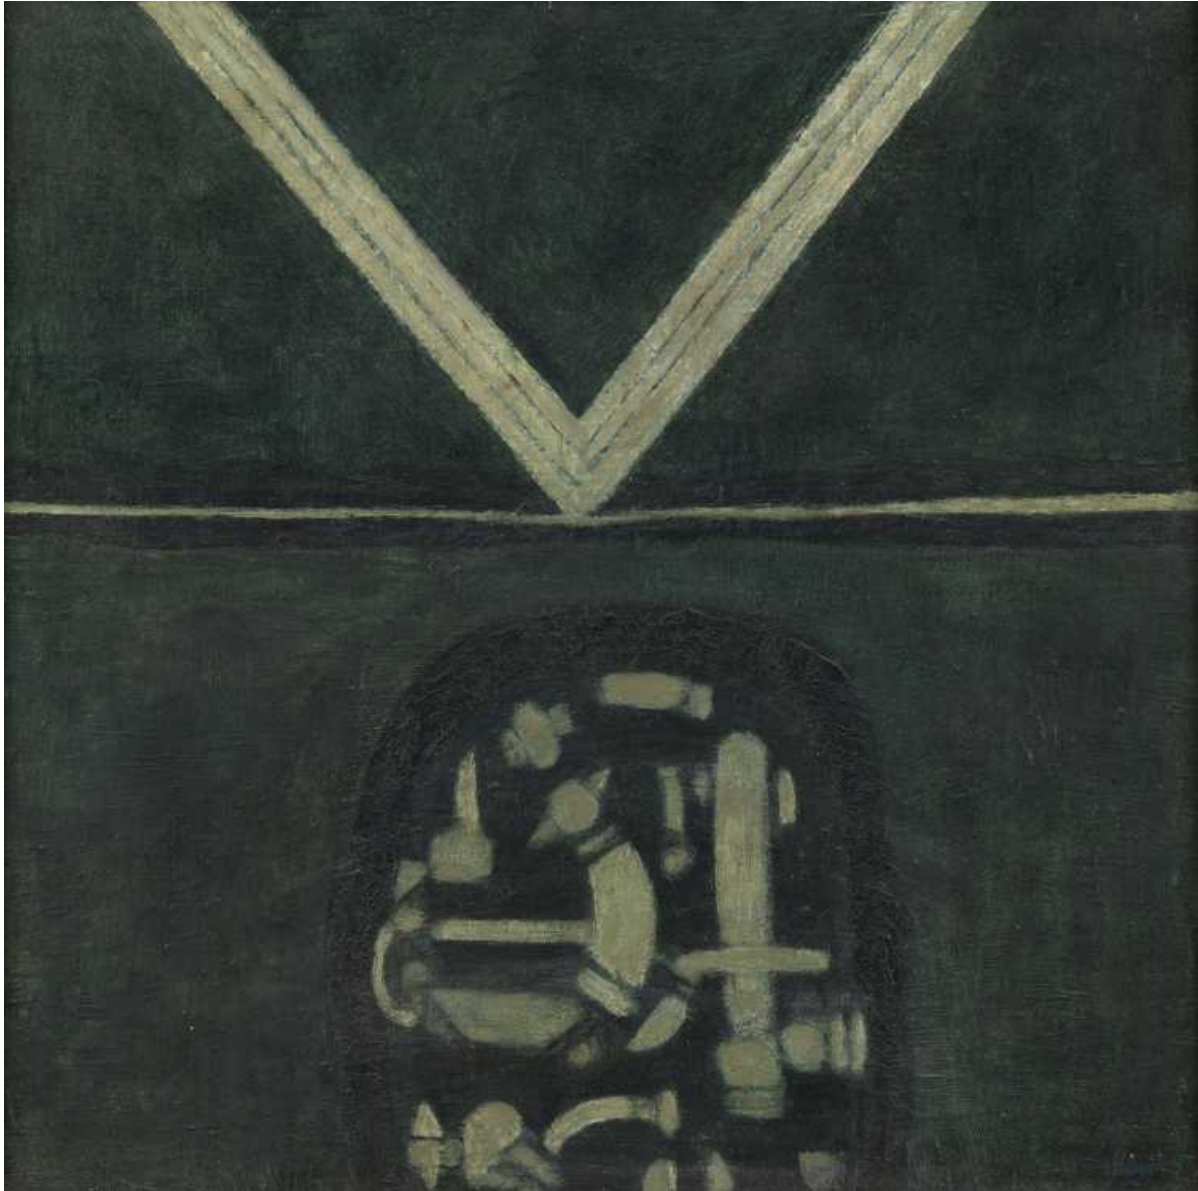

OSBORNE SAMUEL

MODERN AND CONTEMPORARY ART

PRUNELLA CLOUGH

Industrial Interior 4, 1959

Oil on Canvas
49 x 49 cms
(19.26 x 19.26 in)

Signed lower right

Exhibited:

OSBORNE SAMUEL

MODERN AND CONTEMPORARY ART

Whitechapel Art Gallery, London, Prunella Clough 'Retrospective Exhibition', Sept – Oct 1960,
no:127. plate XIV (illus)
The New Art Gallery, London