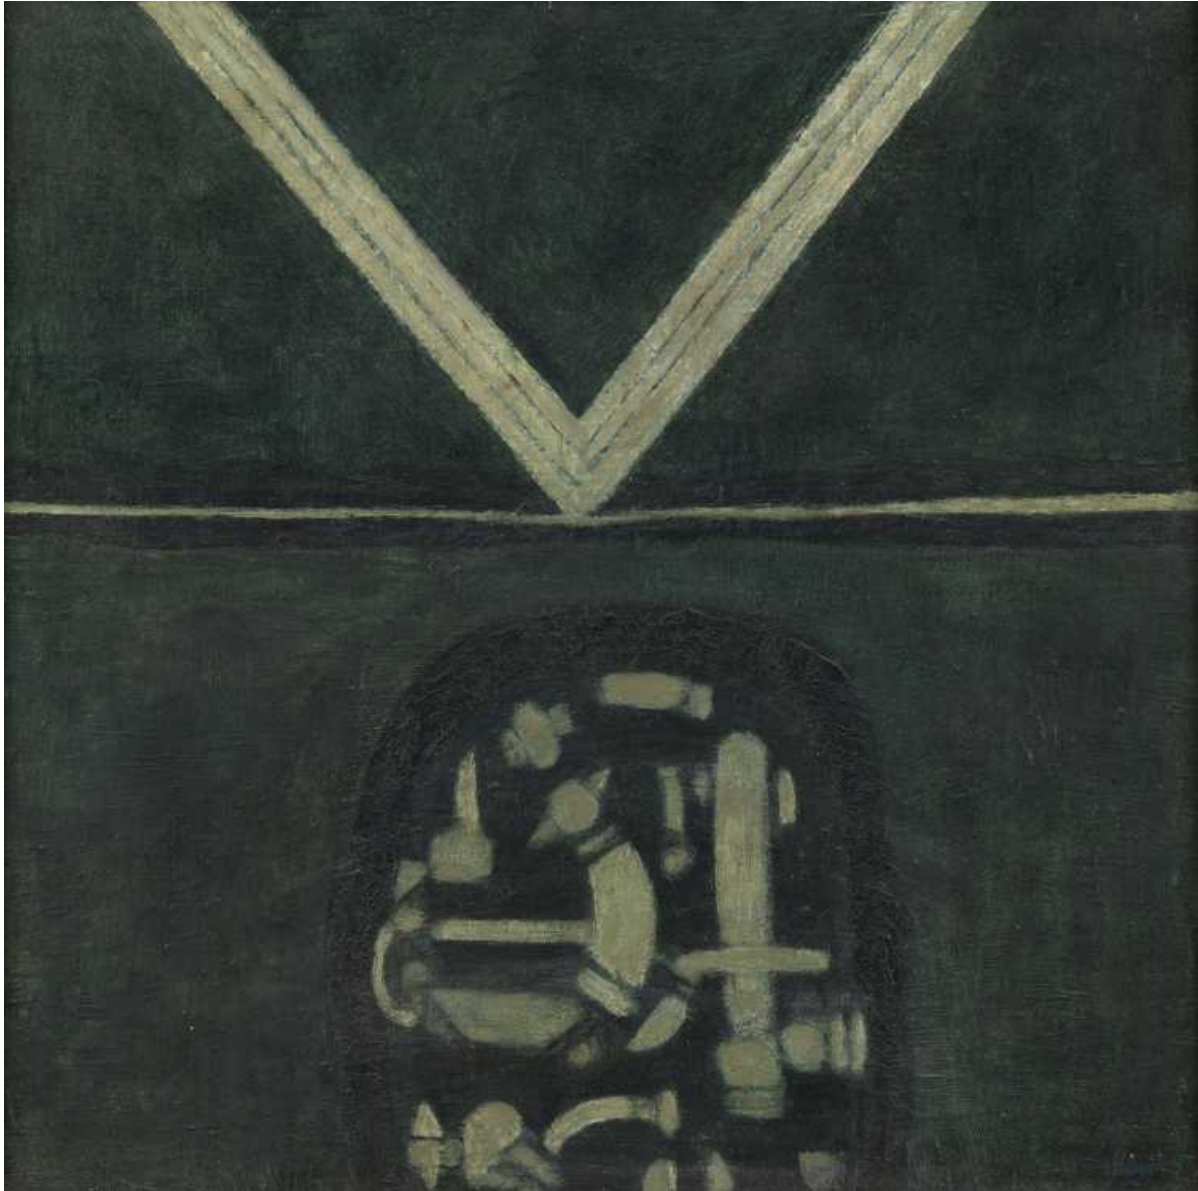

OSBORNE SAMUEL

MODERN AND CONTEMPORARY ART

PRUNELLA CLOUGH

Industrial Interior 4, 1959

Oil on Canvas
49 x 49 cms
(19.26 x 19.26 in)

Signed lower right

Exhibited:

OSBORNE SAMUEL

MODERN AND CONTEMPORARY ART

Whitechapel Art Gallery, London, Prunella Clough 'Retrospective Exhibition', Sept - Oct 1960,
no:127. plate XIV (illus)
The New Art Gallery, London