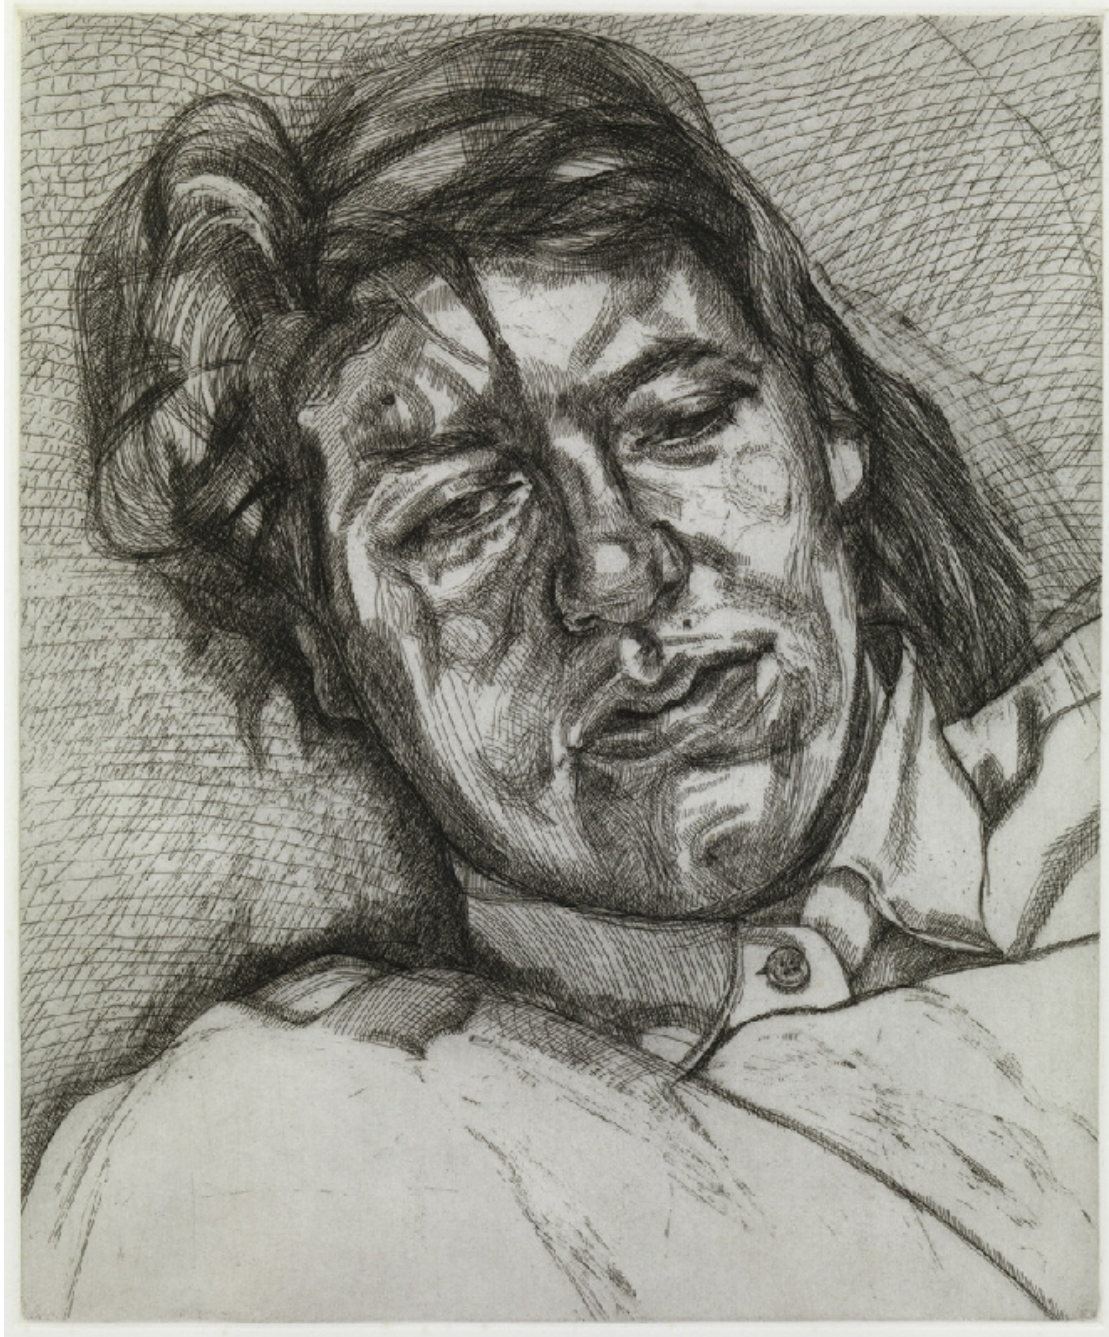

# OSBORNE SAMUEL

MODERN AND CONTEMPORARY ART

---

LUCIAN FREUD

**Bella, 1987**  
Etching  
69 x 57 cms  
(27.12 x 22.40 in)

# OSBORNE SAMUEL

MODERN AND CONTEMPORARY ART

---

P.O.A.

Initialed in pencil and numbered from the AP edition of XV aside from the edition of 50, on BFK Rives paper, published by James Kirkman, London, and Brooke Alexander, New York

Reference: Hartley 30

The sitter is the artist's daughter Bella Freud