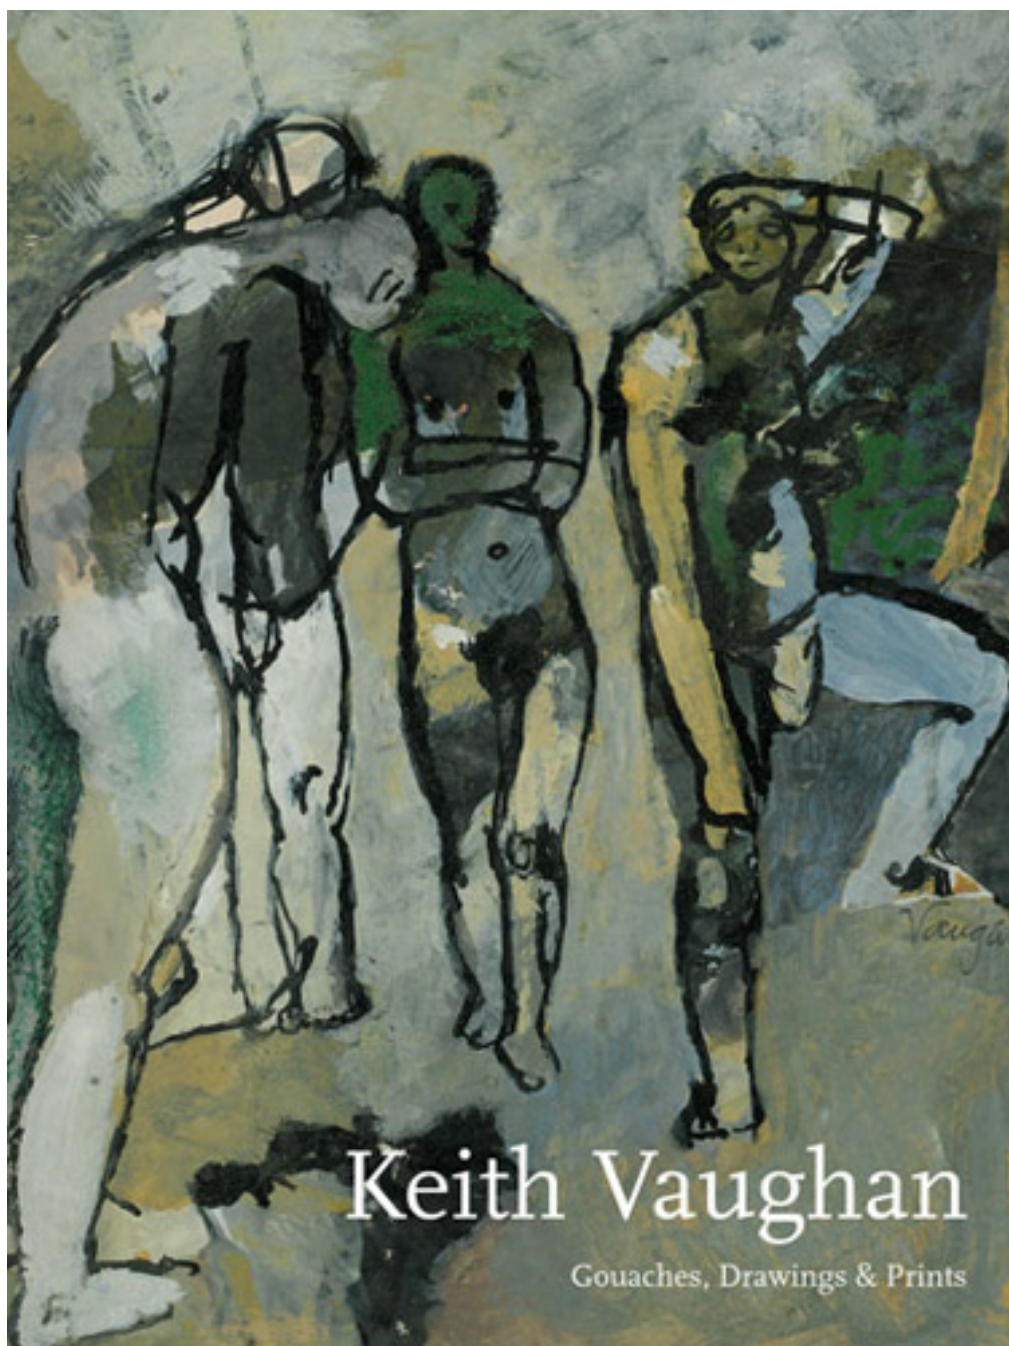

OSBORNE SAMUEL

MODERN AND CONTEMPORARY ART

KEITH VAUGHAN (1912-1977)

Gouaches, Drawings & Prints, 2011

26.5 x 21 cms

(10.41 x 8.25 in)

OSBORNE SAMUEL

MODERN AND CONTEMPORARY ART

Osborne Samuel Gallery from 20 October – 12 November 2011. 96 pages with colour plates of gouaches, drawings & prints included in the exhibition. It also includes an enlightening essay by Gerard Hastings, written especially for the catalogue.