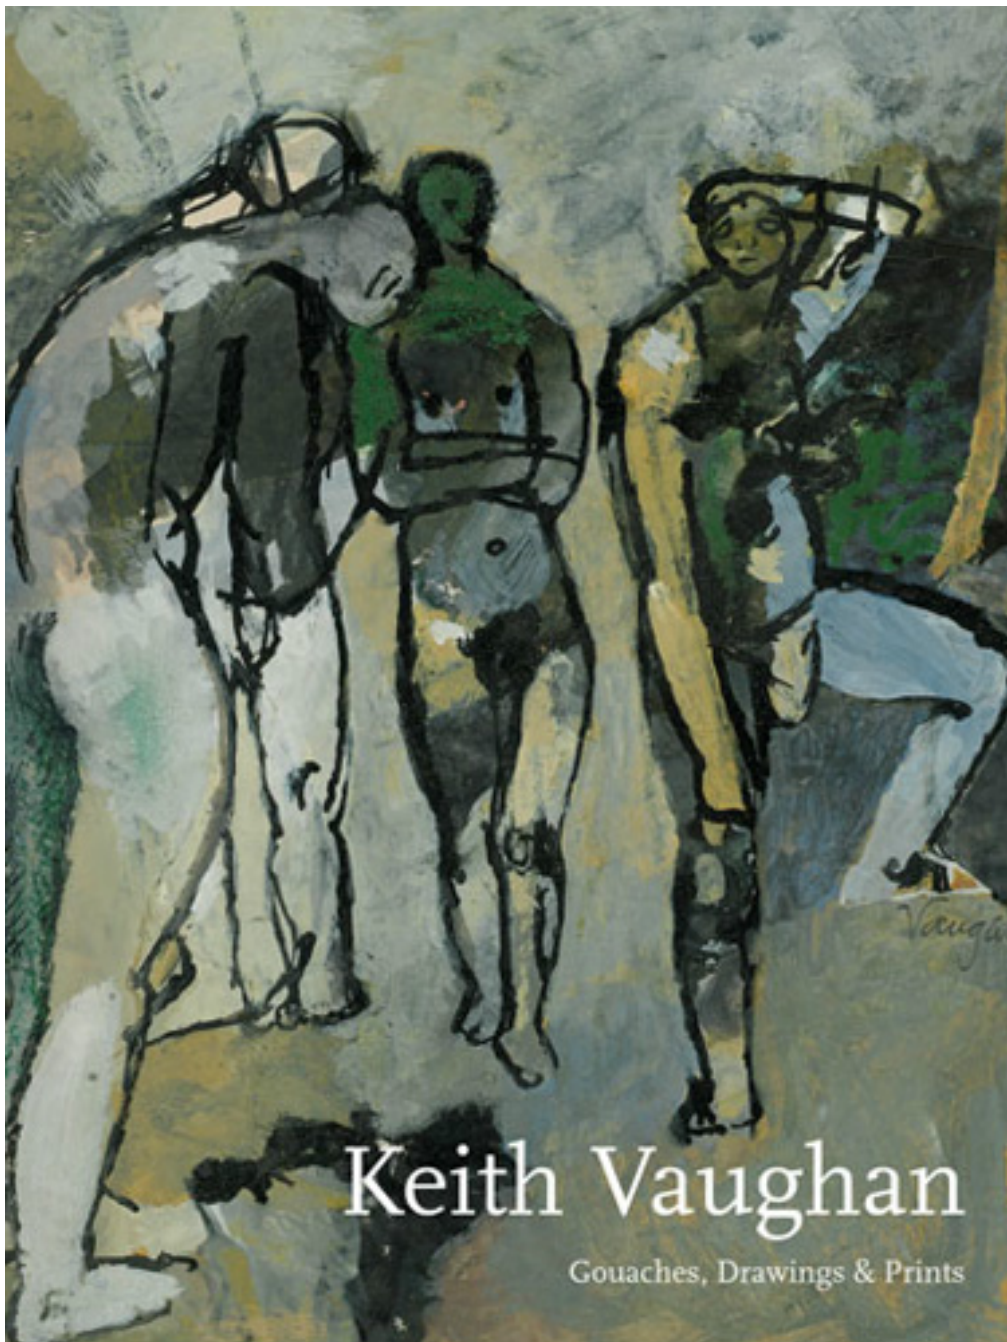

OSBORNE SAMUEL

MODERN AND CONTEMPORARY ART

KEITH VAUGHAN (1912-1977)

Gouaches, Drawings & Prints, 2011
26.5 x 21 cms
(10.41 x 8.25 in)

OSBORNE SAMUEL

MODERN AND CONTEMPORARY ART

Osborne Samuel Gallery from 20 October – 12 November 2011. 96 pages with colour plates of gouaches, drawings & prints included in the exhibition. It also includes an enlightening essay by Gerard Hastings, written especially for the catalogue.