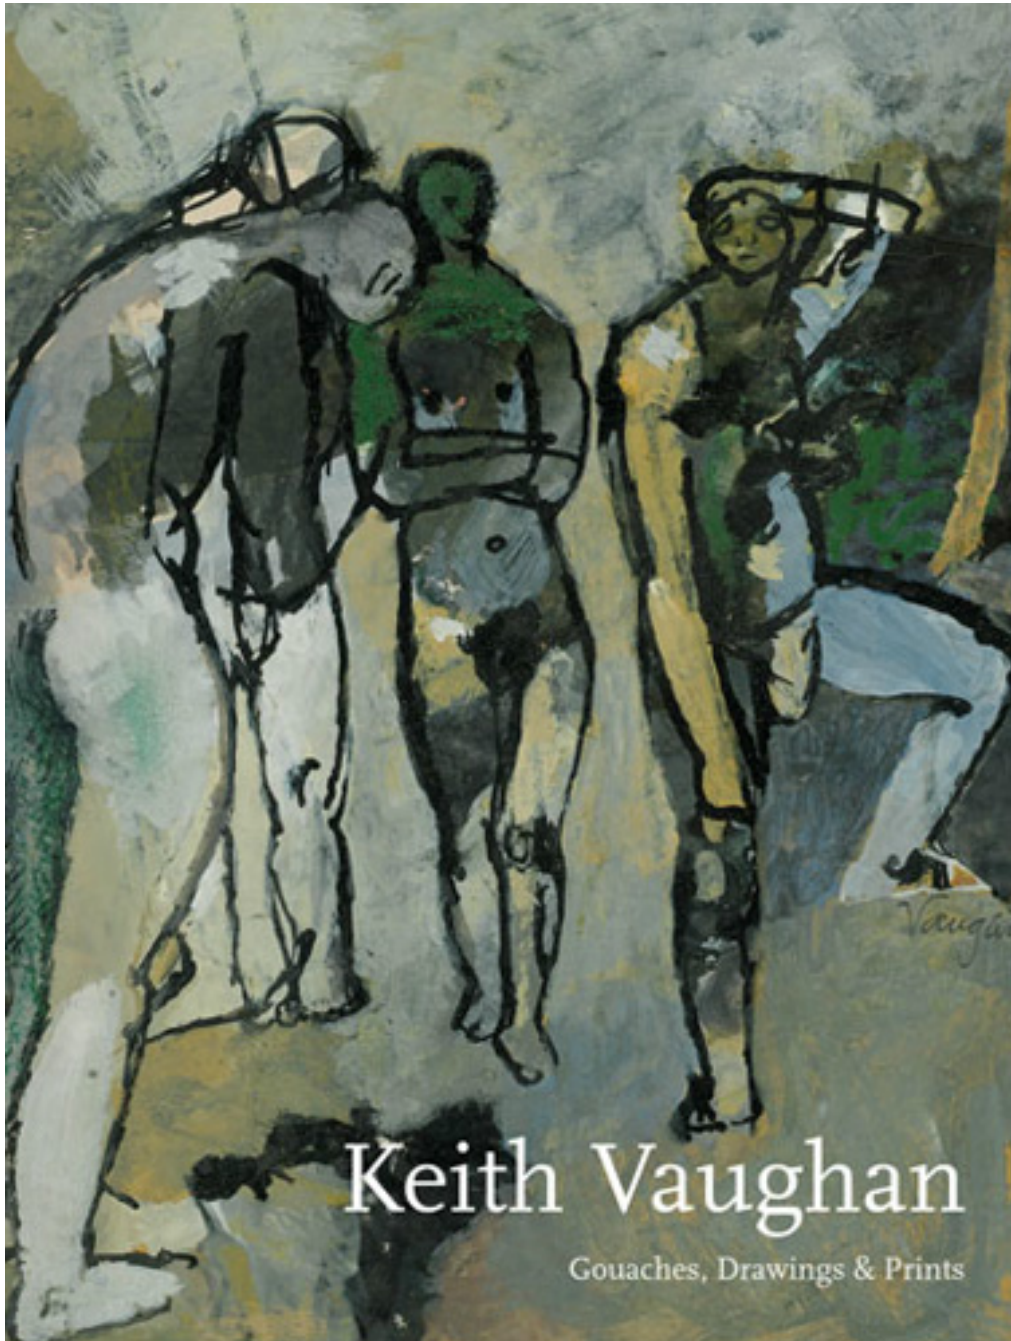

# OSBORNE SAMUEL

MODERN AND CONTEMPORARY ART

---

KEITH VAUGHAN (1912-1977)

Gouaches, Drawings & Prints, 2011  
26.5 x 21 cms  
(10.41 x 8.25 in)

# OSBORNE SAMUEL

MODERN AND CONTEMPORARY ART

---

Osborne Samuel Gallery from 20 October – 12 November 2011. 96 pages with colour plates of gouaches, drawings & prints included in the exhibition. It also includes an enlightening essay by Gerard Hastings, written especially for the catalogue.