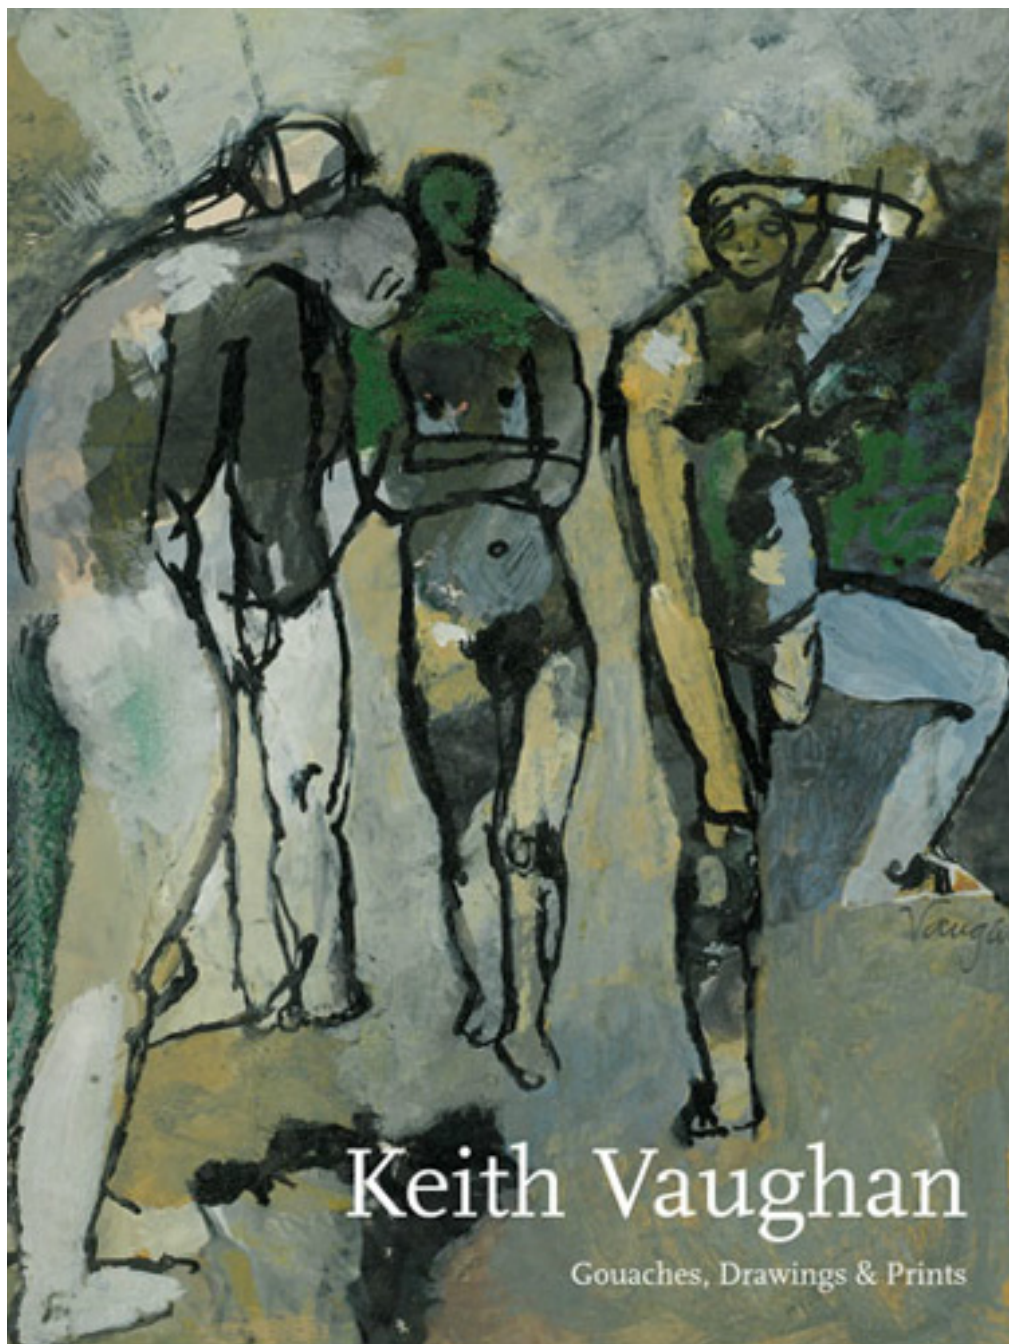

OSBORNE SAMUEL

MODERN AND CONTEMPORARY ART

KEITH VAUGHAN (1912-1977)

Gouaches, Drawings & Prints, 2011
26.5 x 21 cms
(10.41 x 8.25 in)

OSBORNE SAMUEL

MODERN AND CONTEMPORARY ART

Osborne Samuel Gallery from 20 October – 12 November 2011. 96 pages with colour plates of gouaches, drawings & prints included in the exhibition. It also includes an enlightening essay by Gerard Hastings, written especially for the catalogue.