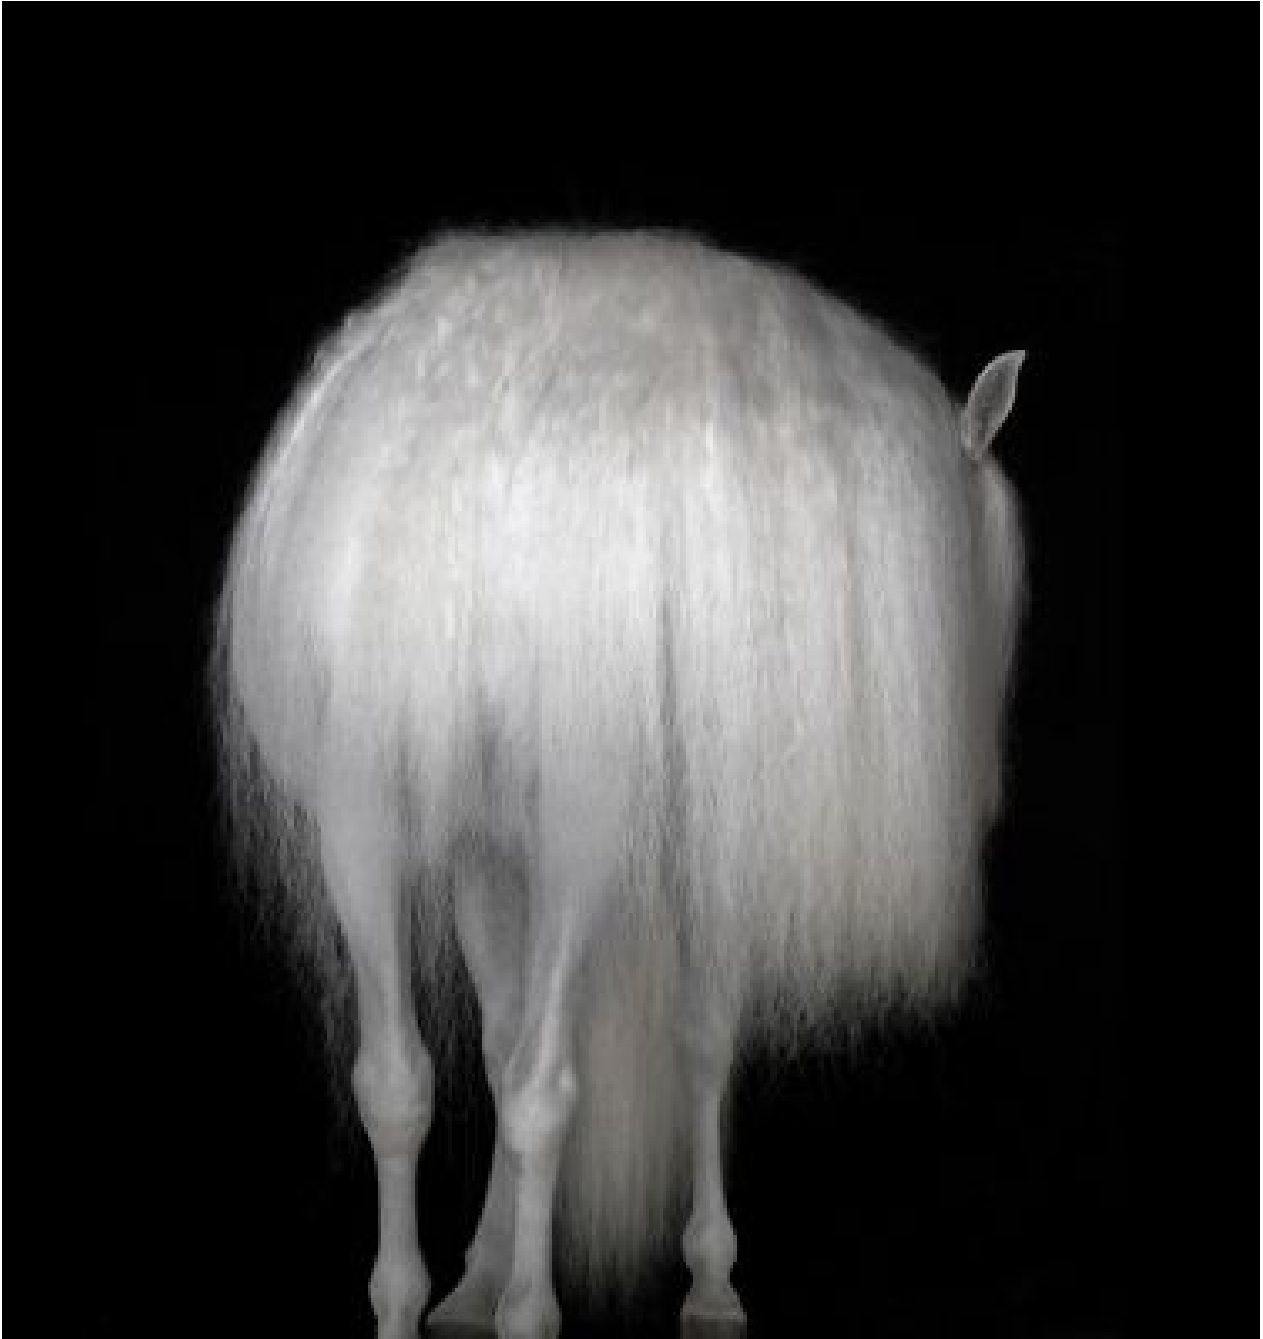

OSBORNE SAMUEL

MODERN AND CONTEMPORARY ART

TIM FLACH

Mushroom

Digital C-type

122.5 x 115 cm (48 x 45 in);

edition of 20

OSBORNE SAMUEL

MODERN AND CONTEMPORARY ART
