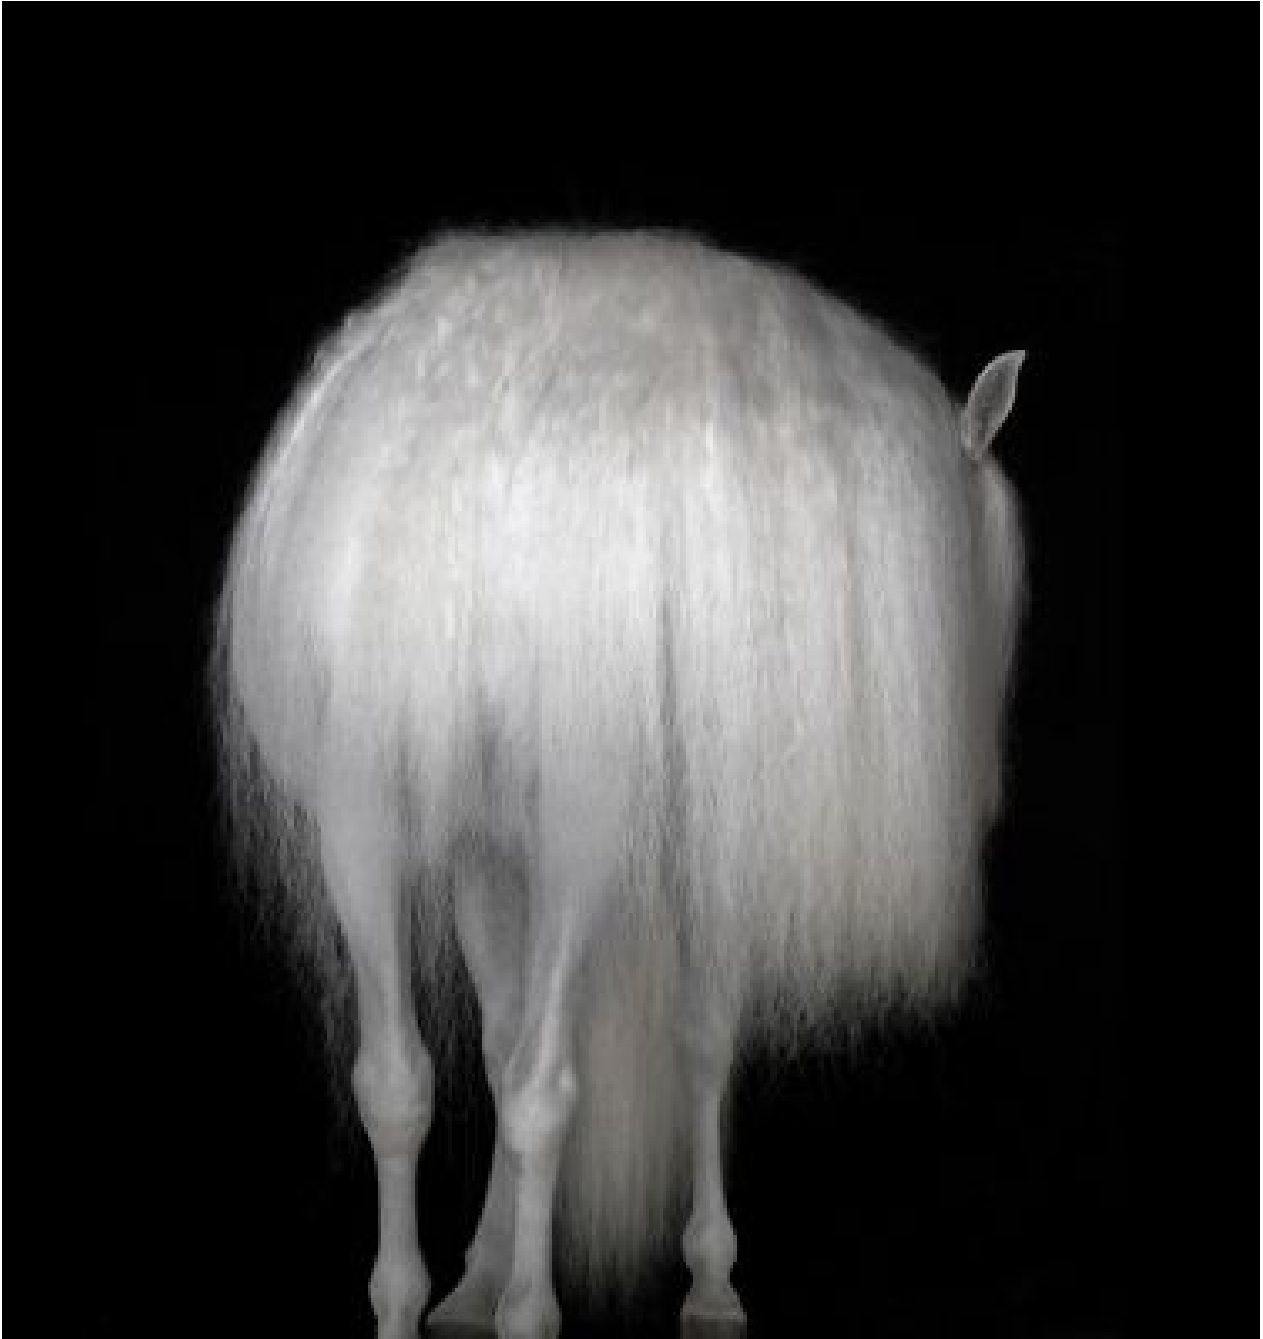

# OSBORNE SAMUEL

MODERN AND CONTEMPORARY ART

---

TIM FLACH

## **Mushroom**

Digital C-type

122.5 x 115 cm (48 x 45 in);

edition of 20