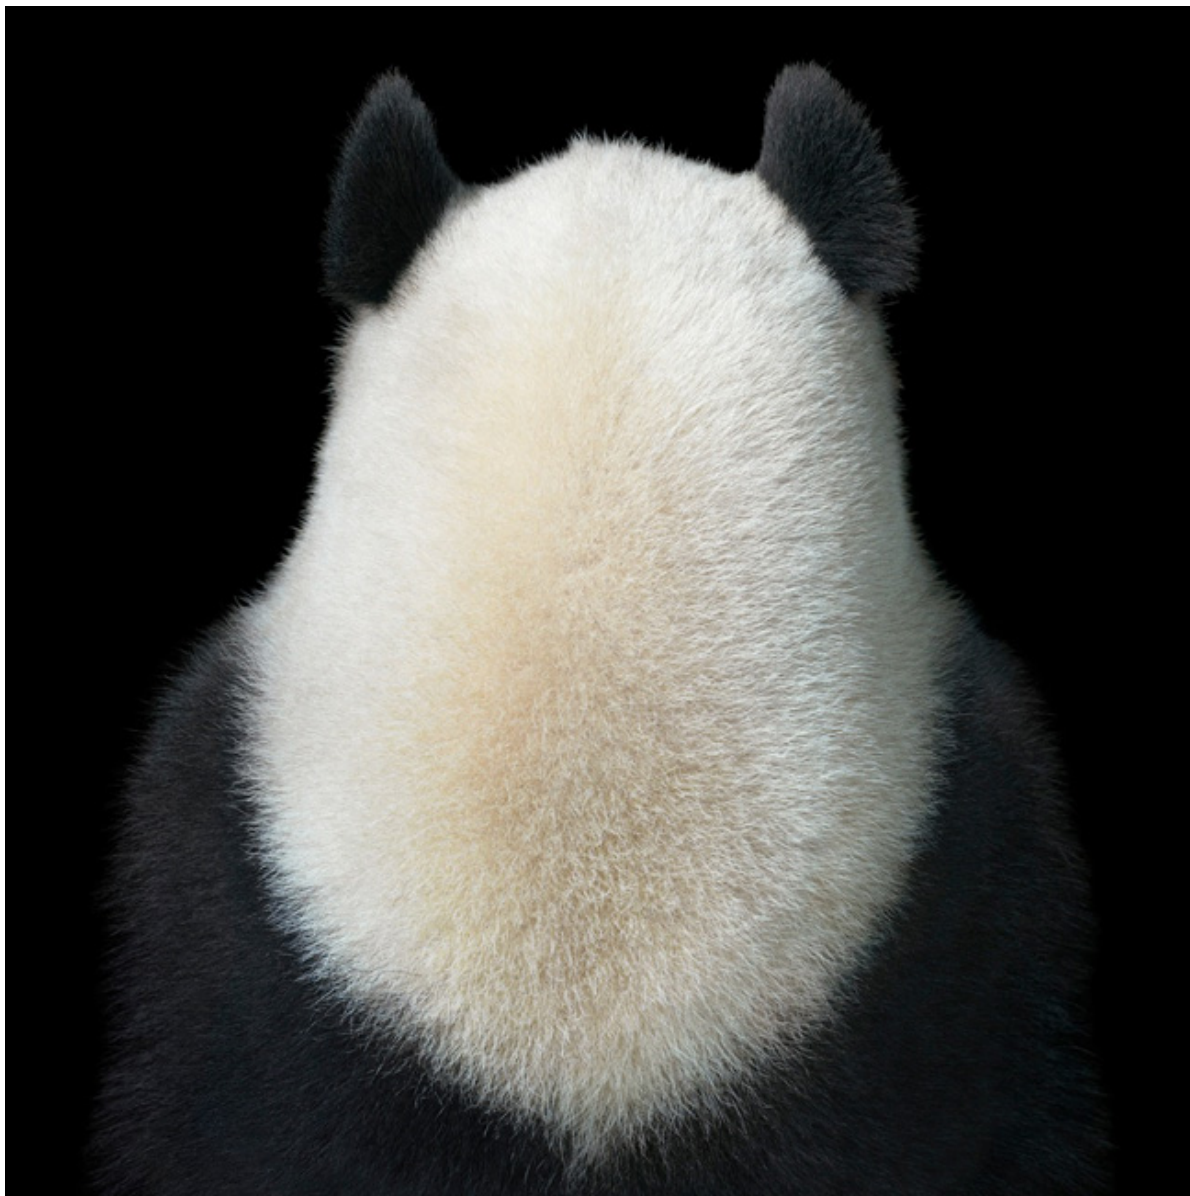

OSBORNE SAMUEL

MODERN AND CONTEMPORARY ART

TIM FLACH

Ya Yun 'Elegant' Back, 2012

71 x 71 cms
(27.90 x 27.90 in)

71 x 71 cm (28 x 28 in), edition of 10
120 x 120 cm (48 x 48 in), edition of 5
173 x 173 cm (68 x 68 in), Edition of 3