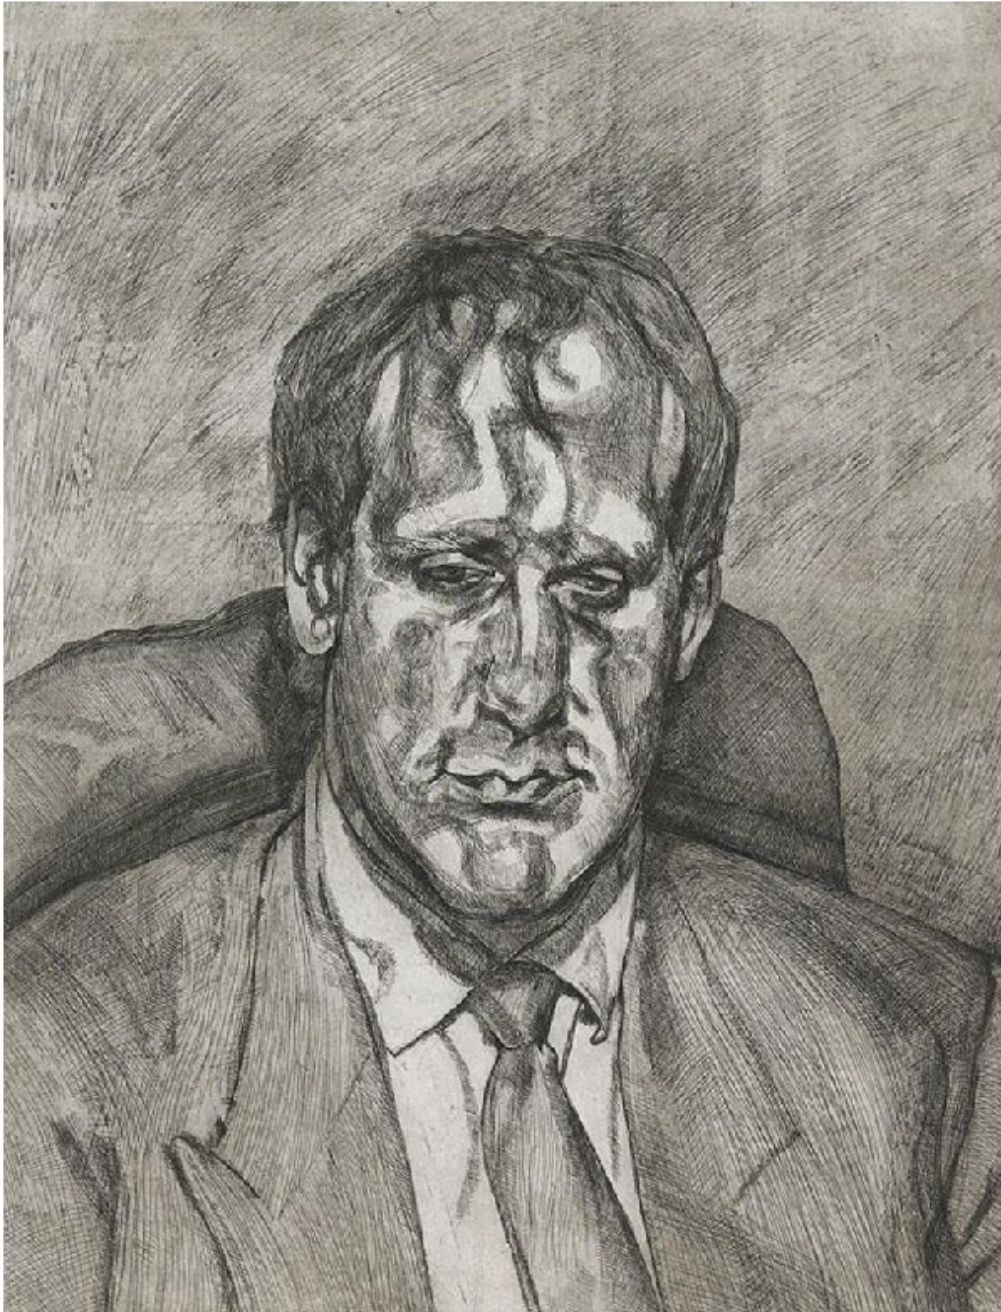

# OSBORNE SAMUEL

MODERN AND CONTEMPORARY ART

---

LUCIAN FREUD

**Head of an Irishman, 1999**

Etching

73.7 x 55.9 cms

(28.96 x 21.97 in)

# OSBORNE SAMUEL

MODERN AND CONTEMPORARY ART

---

Signed with initials and numbered from the edition of 46, plus 12 artist's proofs  
Sheet 96.5 x 77.5 cm (38 x 30 1/2 in)