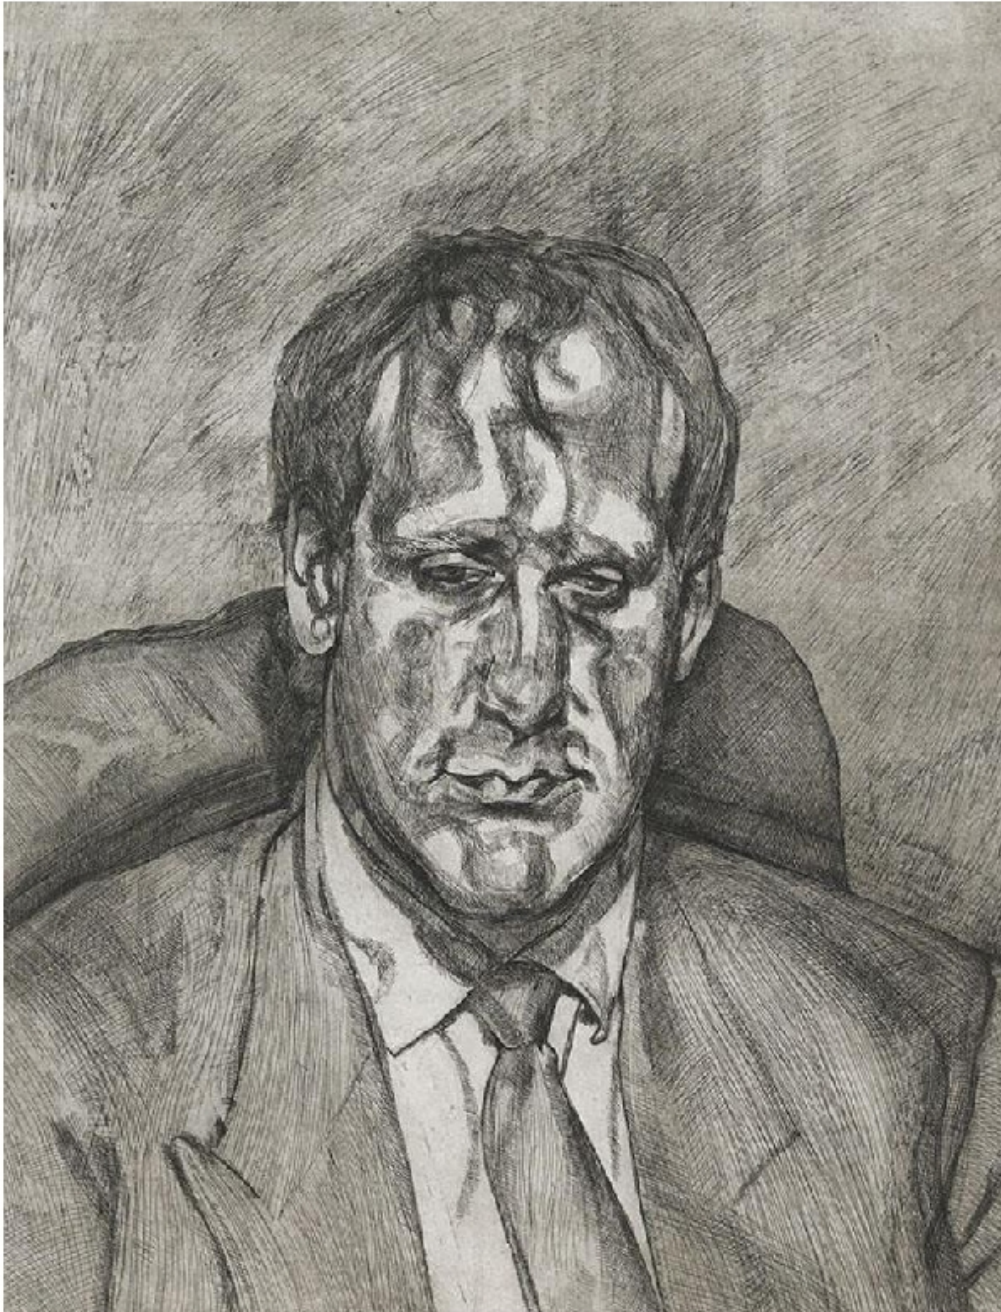

OSBORNE SAMUEL

MODERN AND CONTEMPORARY ART

LUCIAN FREUD

Head of an Irishman, 1999

Etching

73.7 x 55.9 cms

(28.96 x 21.97 in)

OSBORNE SAMUEL

MODERN AND CONTEMPORARY ART

Signed with initials and numbered from the edition of 46, plus 12 artist's proofs
Sheet 96.5 x 77.5 cm (38 x 30 1/2 in)