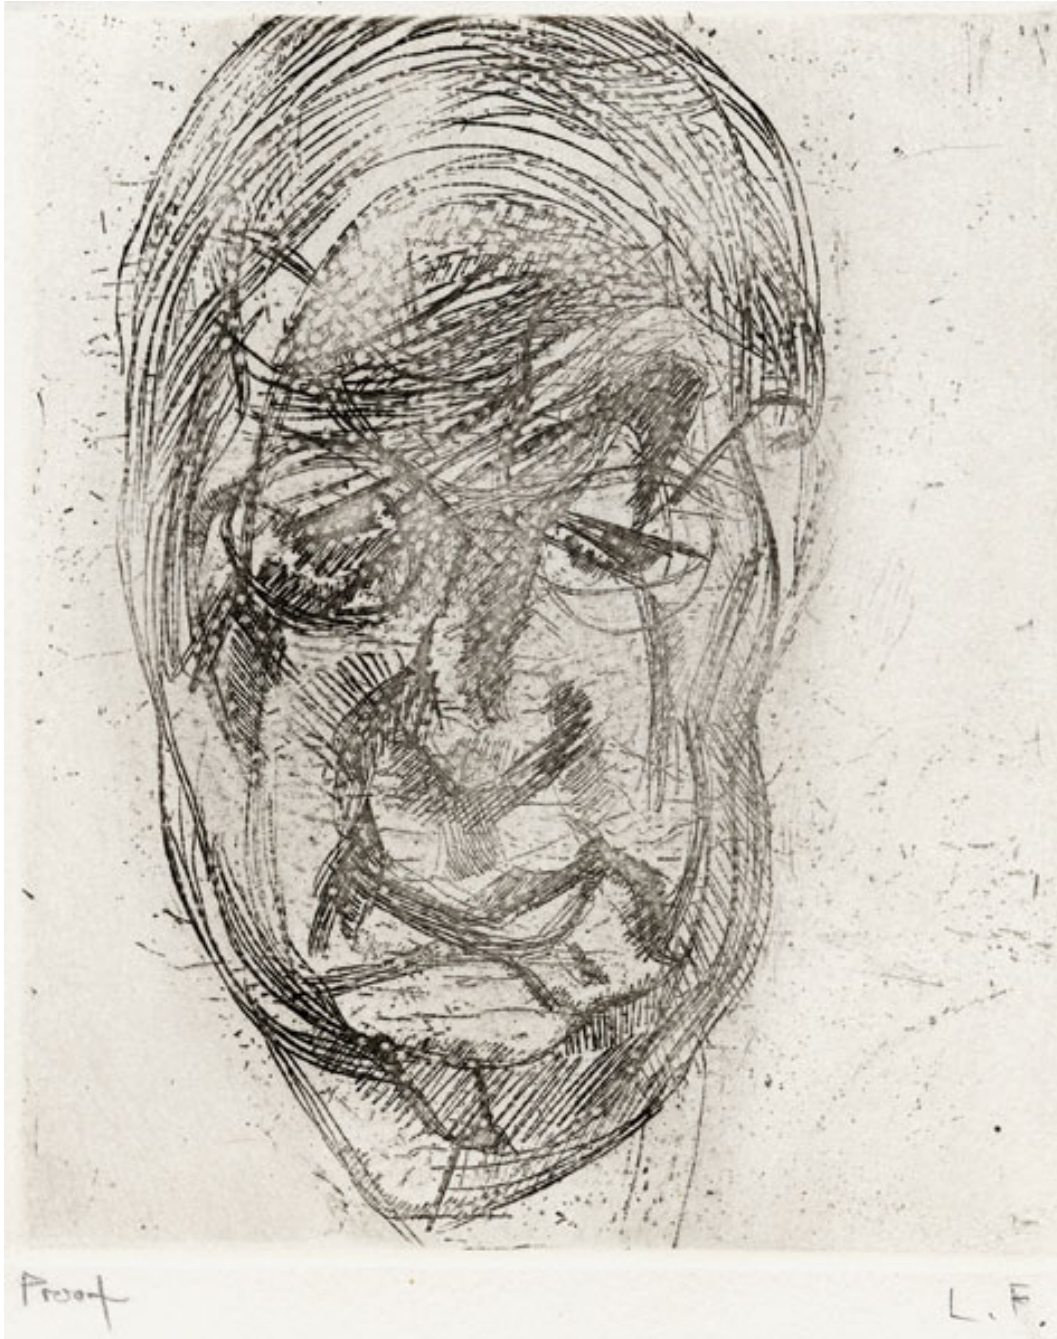

OSBORNE SAMUEL

MODERN AND CONTEMPORARY ART

LUCIAN FREUD

Lawrence Gowing (Second Version), 1982

Etching

17.5 x 14.9 cms

(6.88 x 5.86 in)

OSBORNE SAMUEL

MODERN AND CONTEMPORARY ART

P.O.A.

Printed in black on white wove paper; inscribed 'Proof' lower left and in pencil and initialed 'L.F.' by the artist lower right also in pencil . The sheet measures 20.2×18.2 cm. Proofed and printed by Terry Willson of Palm Tree Editions.

Aside the edition of 10 signed and numbered and 3 artist's proofs.
Ref: Hartley 9