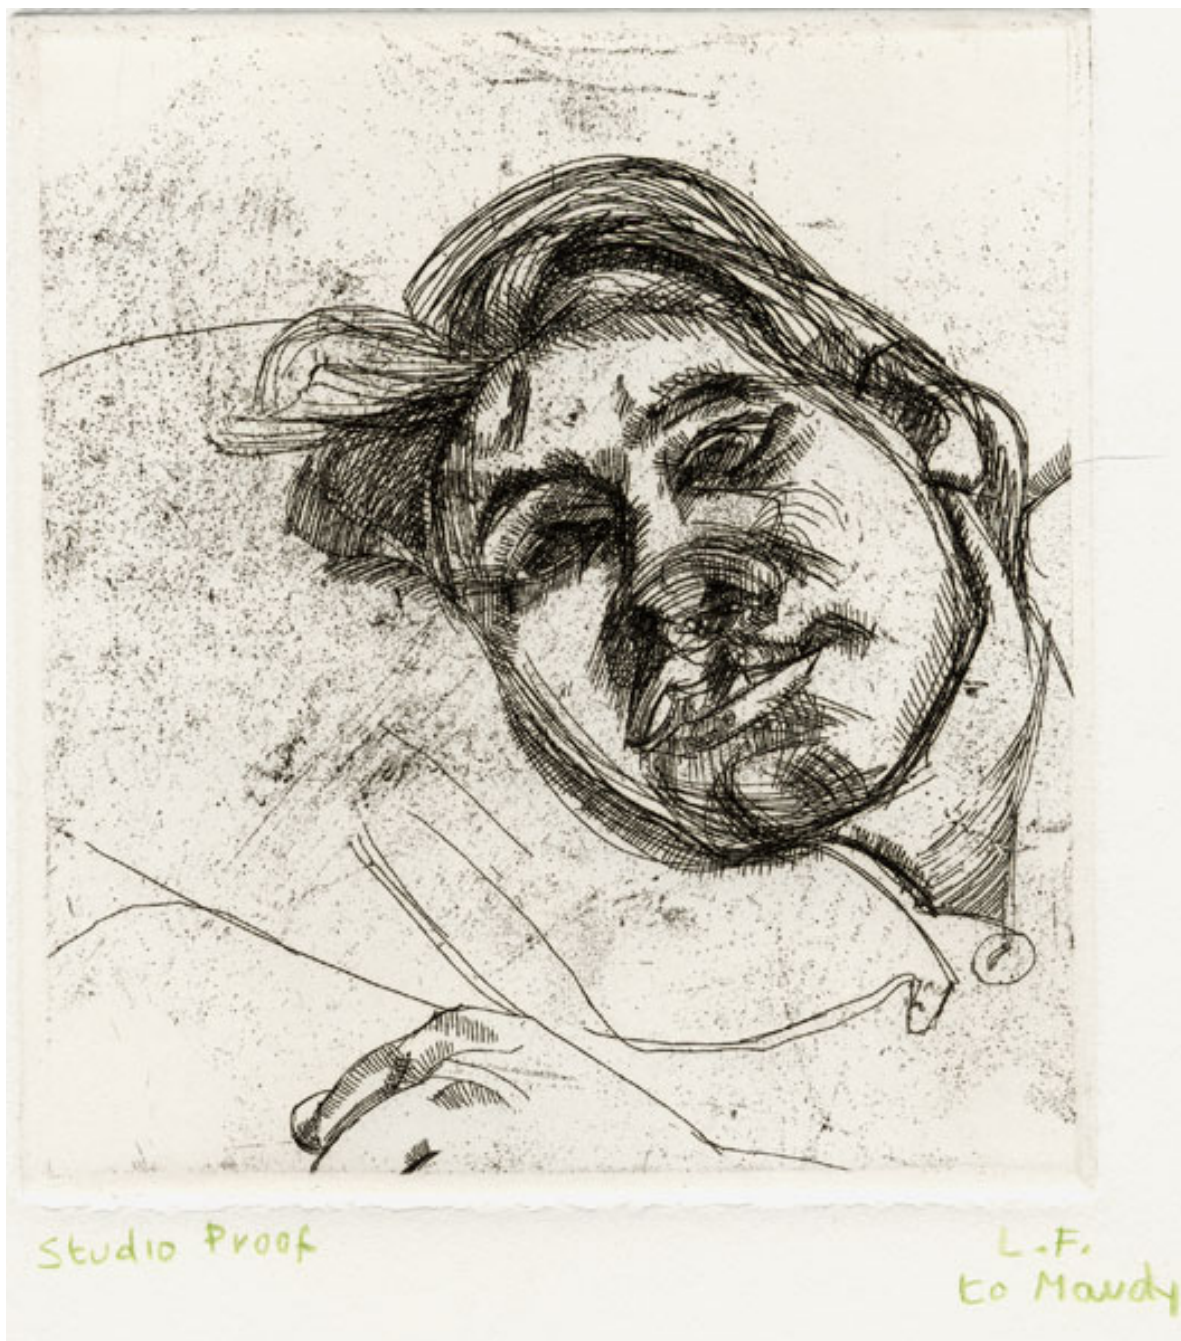

OSBORNE SAMUEL

MODERN AND CONTEMPORARY ART

LUCIAN FREUD

Bella (second version), 1982

Etching

14.5 x 13.3 cms

(5.70 x 5.23 in)

OSBORNE SAMUEL

MODERN AND CONTEMPORARY ART

Edition of 25 plus 10 artist's proof. Issued with the deluxe edition of Lawrence Gowing's book.
The sitter is the artist's daughter Bella Freud