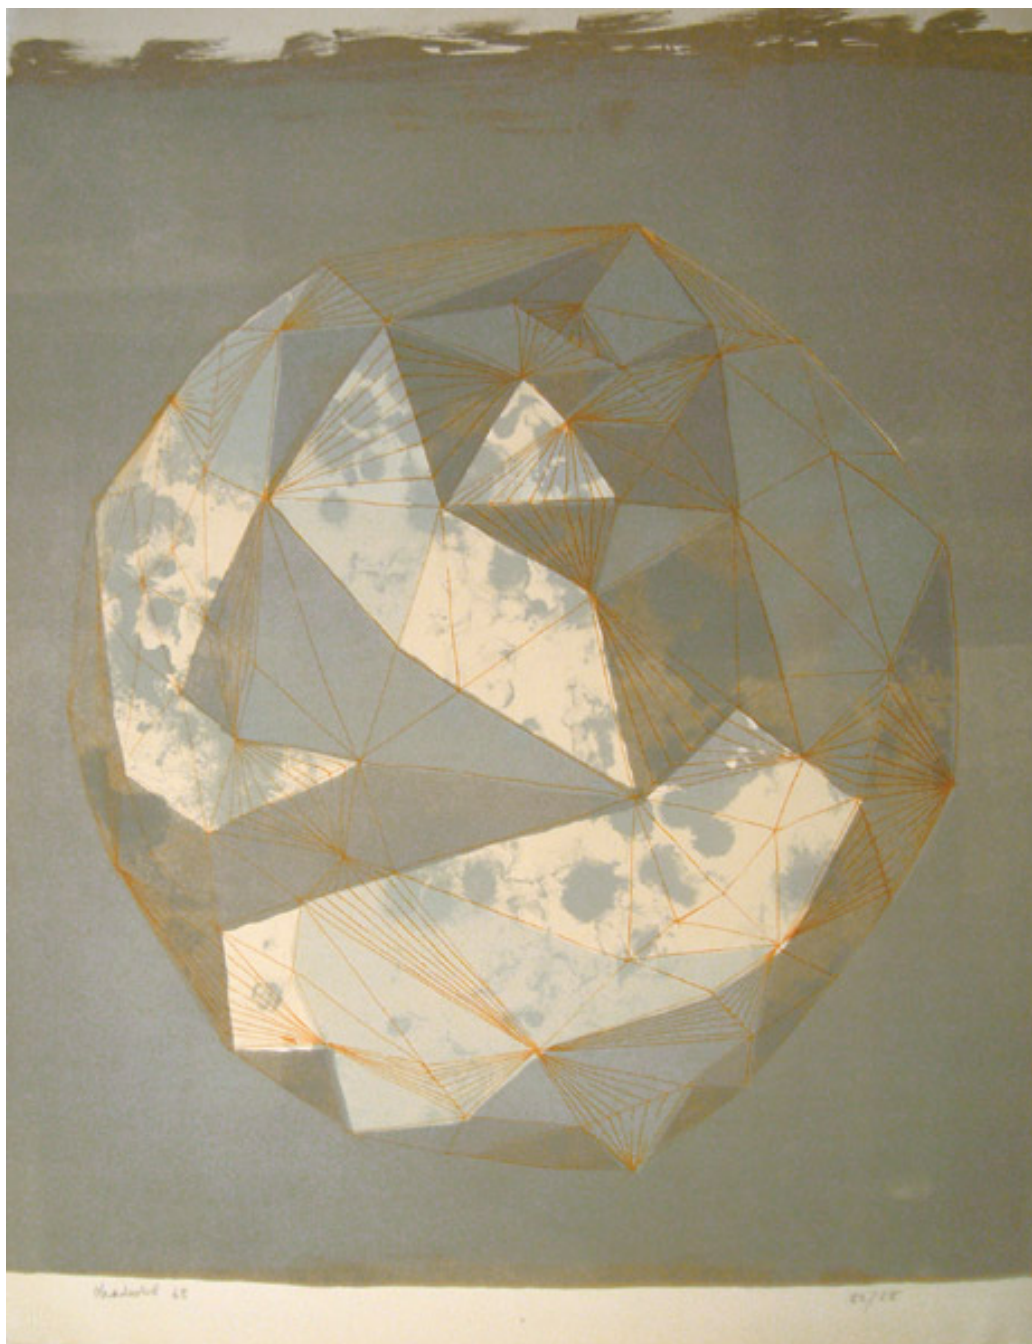

OSBORNE SAMUEL

MODERN AND CONTEMPORARY ART

LYNN CHADWICK (1914-2003)

Moon in Alabama, 1963
Lithograph
Available

OSBORNE SAMUEL

MODERN AND CONTEMPORARY ART

Signed, dated and numbered in pencil from the edition of 65

From the portfolio, 'Europäische Graphik I', printed by Curwen, published by Felix Mann, 1963