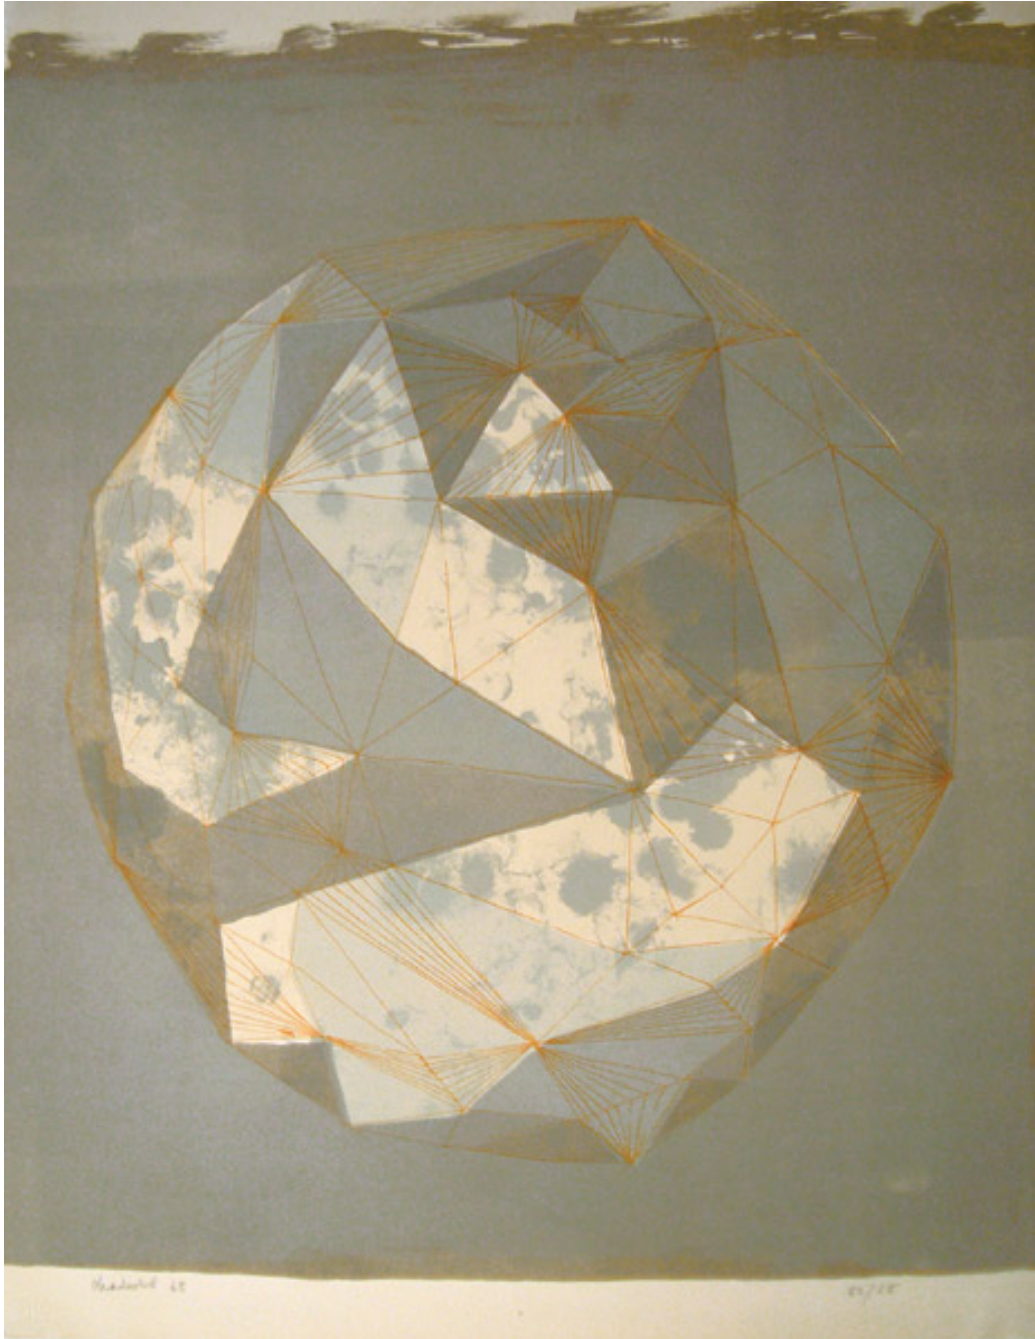

# OSBORNE SAMUEL

MODERN AND CONTEMPORARY ART

---

LYNN CHADWICK (1914-2003)

**Moon in Alabama, 1963**  
Lithograph  
Available

# OSBORNE SAMUEL

MODERN AND CONTEMPORARY ART

---

Signed, dated and numbered in pencil from the edition of 65

From the portfolio, 'Europäische Graphik I', printed by Curwen, published by Felix Mann, 1963