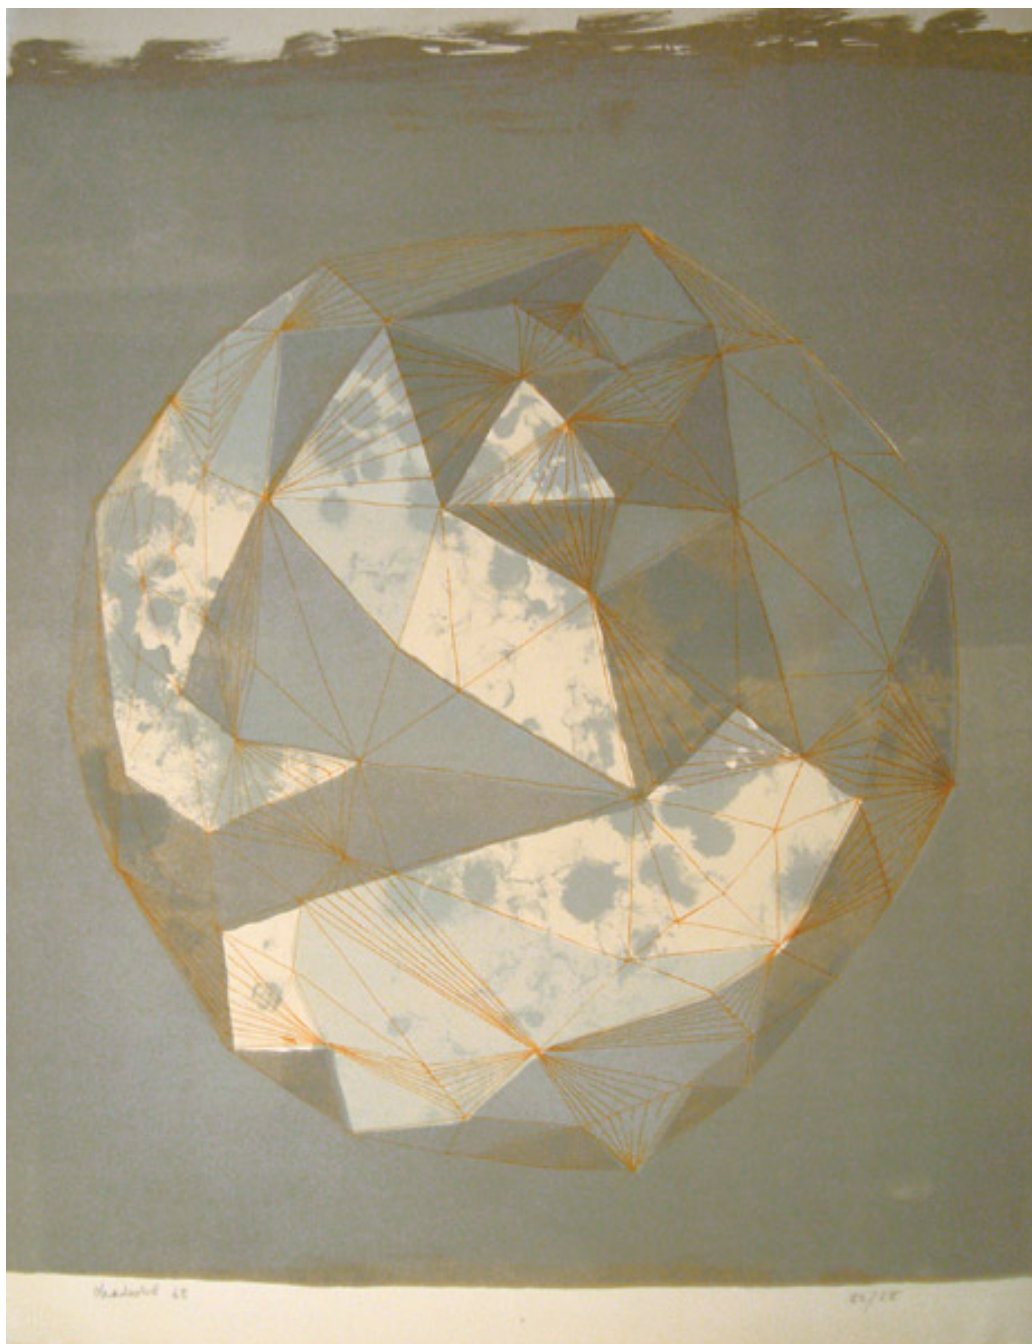

# OSBORNE SAMUEL

MODERN AND CONTEMPORARY ART

---

LYNN CHADWICK (1914-2003)

**Moon in Alabama, 1963**

Lithograph

Available

# OSBORNE SAMUEL

MODERN AND CONTEMPORARY ART

---

Signed, dated and numbered in pencil from the edition of 65

From the portfolio, 'Europäische Graphik I', printed by Curwen, published by Felix Mann, 1963