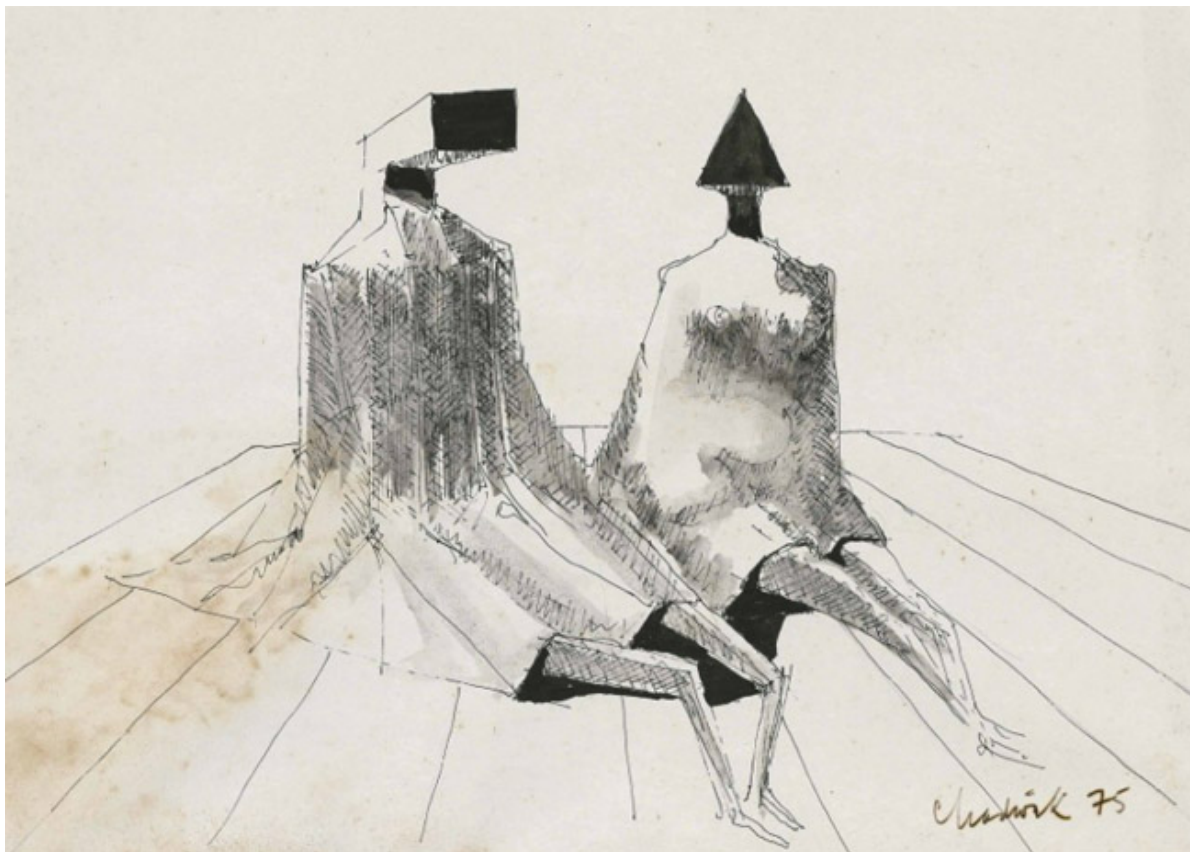

# OSBORNE SAMUEL

MODERN AND CONTEMPORARY ART

---

LYNN CHADWICK (1914-2003)

**Seated Couple, 1975**  
Ink and wash on paper  
22.8 x 29.2 cms  
(8.96 x 11.48 in)  
P.O.A.

Signed & dated lower right