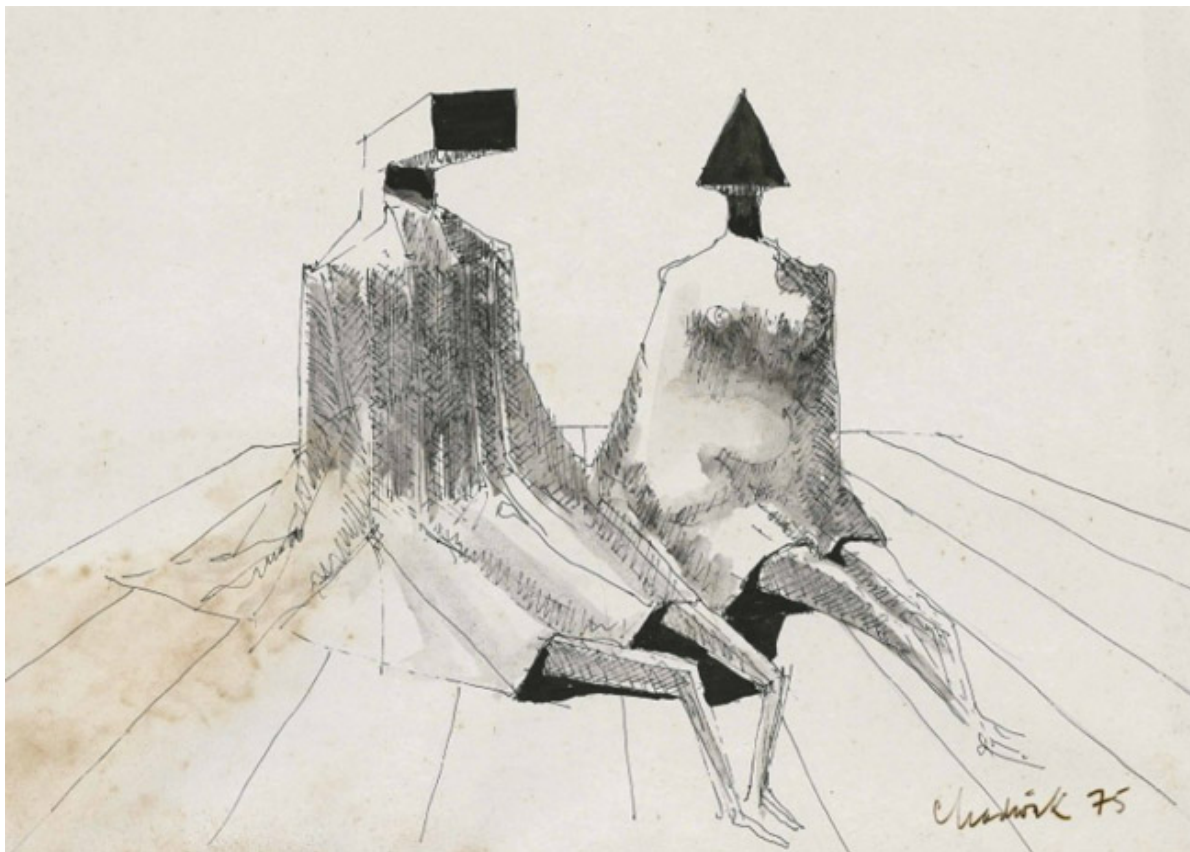

OSBORNE SAMUEL

MODERN AND CONTEMPORARY ART

LYNN CHADWICK (1914-2003)

Seated Couple, 1975

Ink and wash on paper

22.8 x 29.2 cms

(8.96 x 11.48 in)

P.O.A.