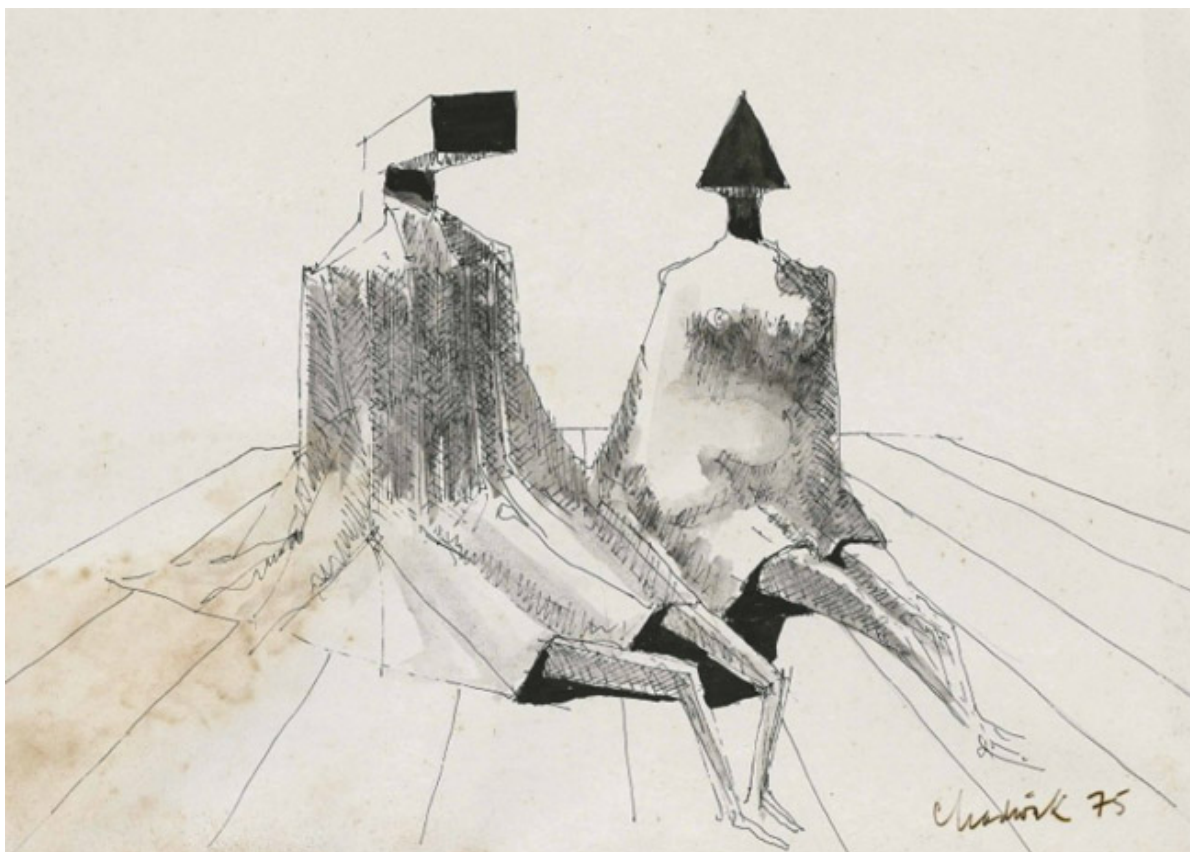

OSBORNE SAMUEL

MODERN AND CONTEMPORARY ART

LYNN CHADWICK (1914-2003)

Seated Couple, 1975

Ink and wash on paper

22.8 x 29.2 cms

(8.96 x 11.48 in)

P.O.A.