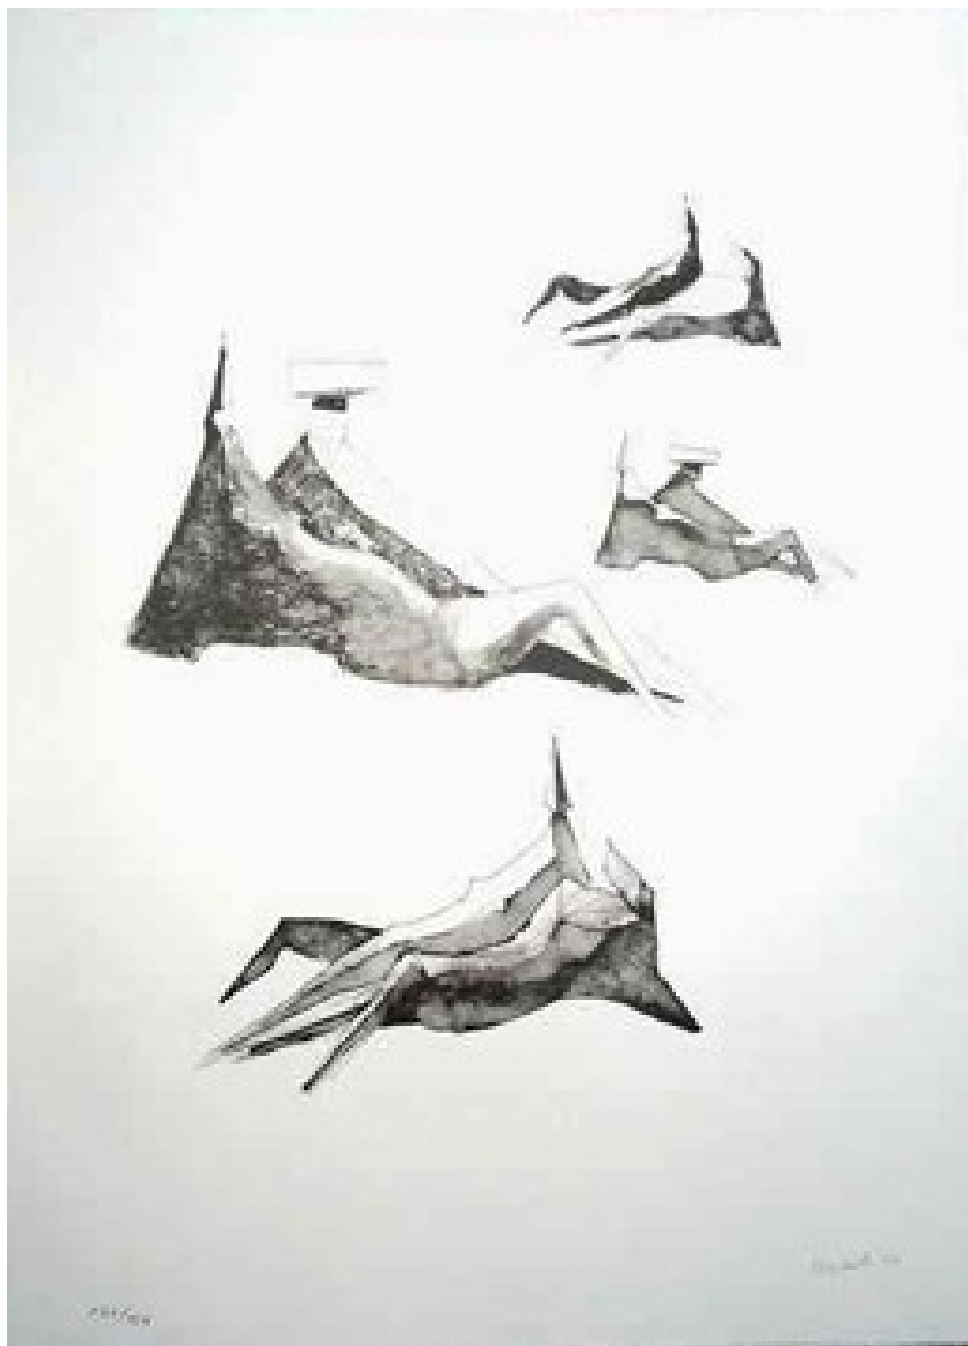

# OSBORNE SAMUEL

MODERN AND CONTEMPORARY ART

---

LYNN CHADWICK (1914-2003)

**Two Reclining Figures, 1971**

Lithograph  
76.5 x 56 cms  
(30.06 x 22.01 in)

# OSBORNE SAMUEL

MODERN AND CONTEMPORARY ART

---

P.O.A.

Signed and numbered in pencil from the edition of 150