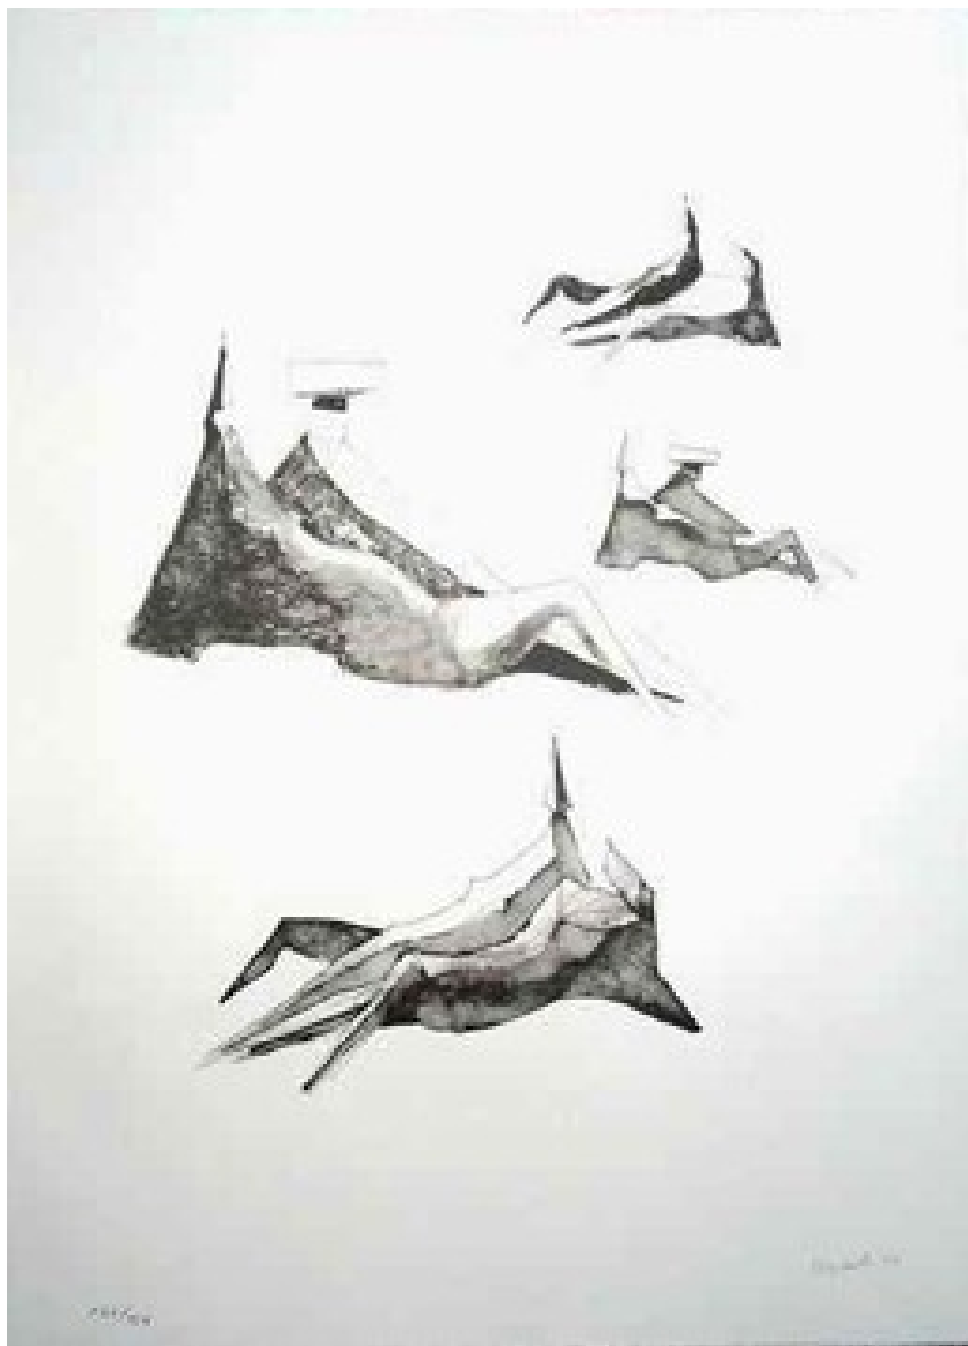

OSBORNE SAMUEL

MODERN AND CONTEMPORARY ART

LYNN CHADWICK (1914-2003)

Two Reclining Figures, 1971

Lithograph
76.5 x 56 cms
(30.06 x 22.01 in)

OSBORNE SAMUEL

MODERN AND CONTEMPORARY ART

P.O.A.