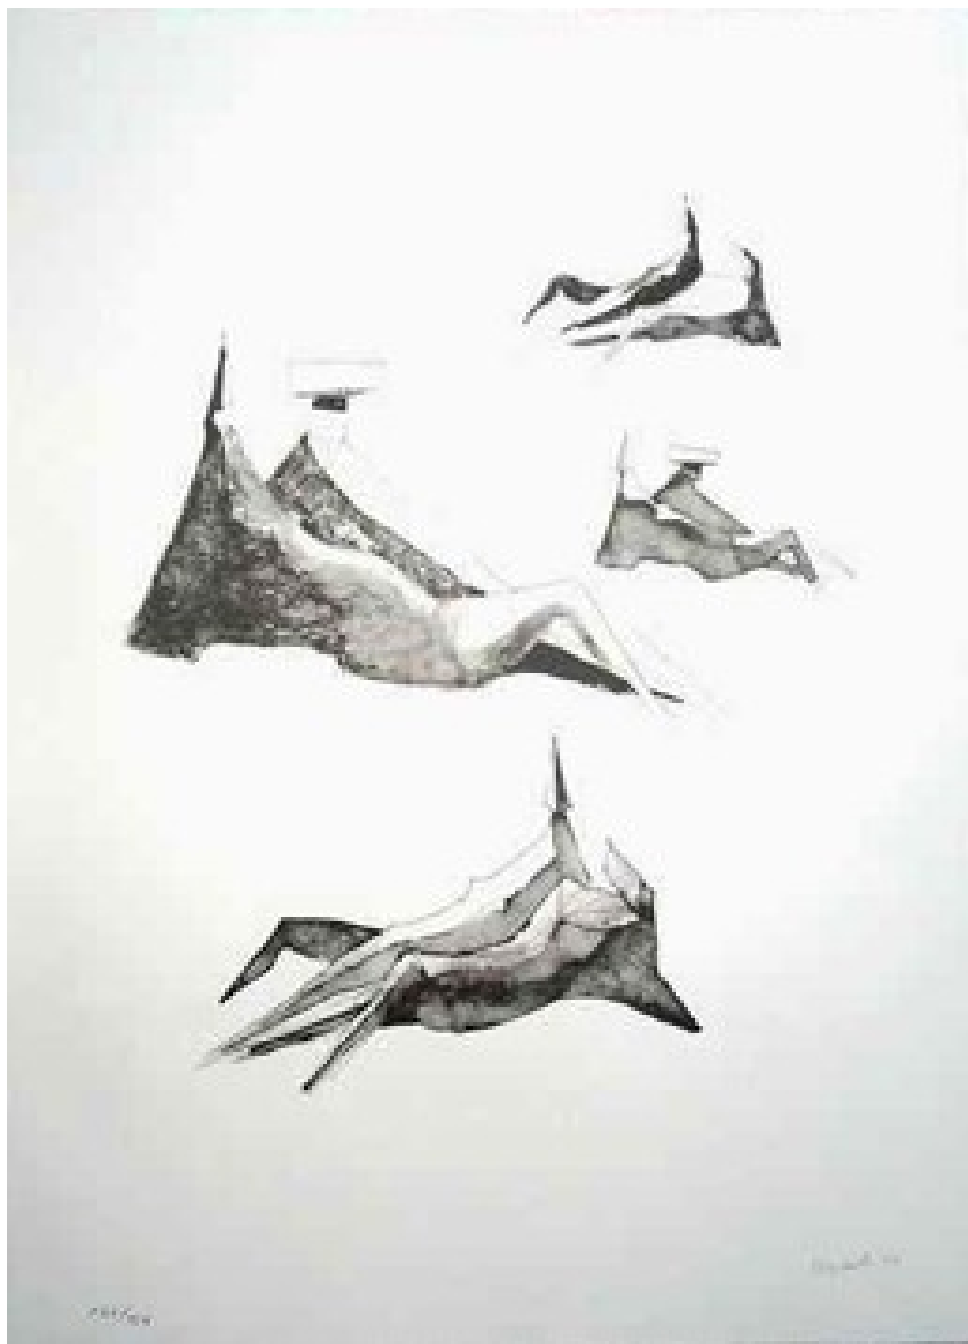

OSBORNE SAMUEL

MODERN AND CONTEMPORARY ART

LYNN CHADWICK (1914-2003)

Two Reclining Figures, 1971

Lithograph
76.5 x 56 cms
(30.06 x 22.01 in)

OSBORNE SAMUEL

MODERN AND CONTEMPORARY ART

P.O.A.