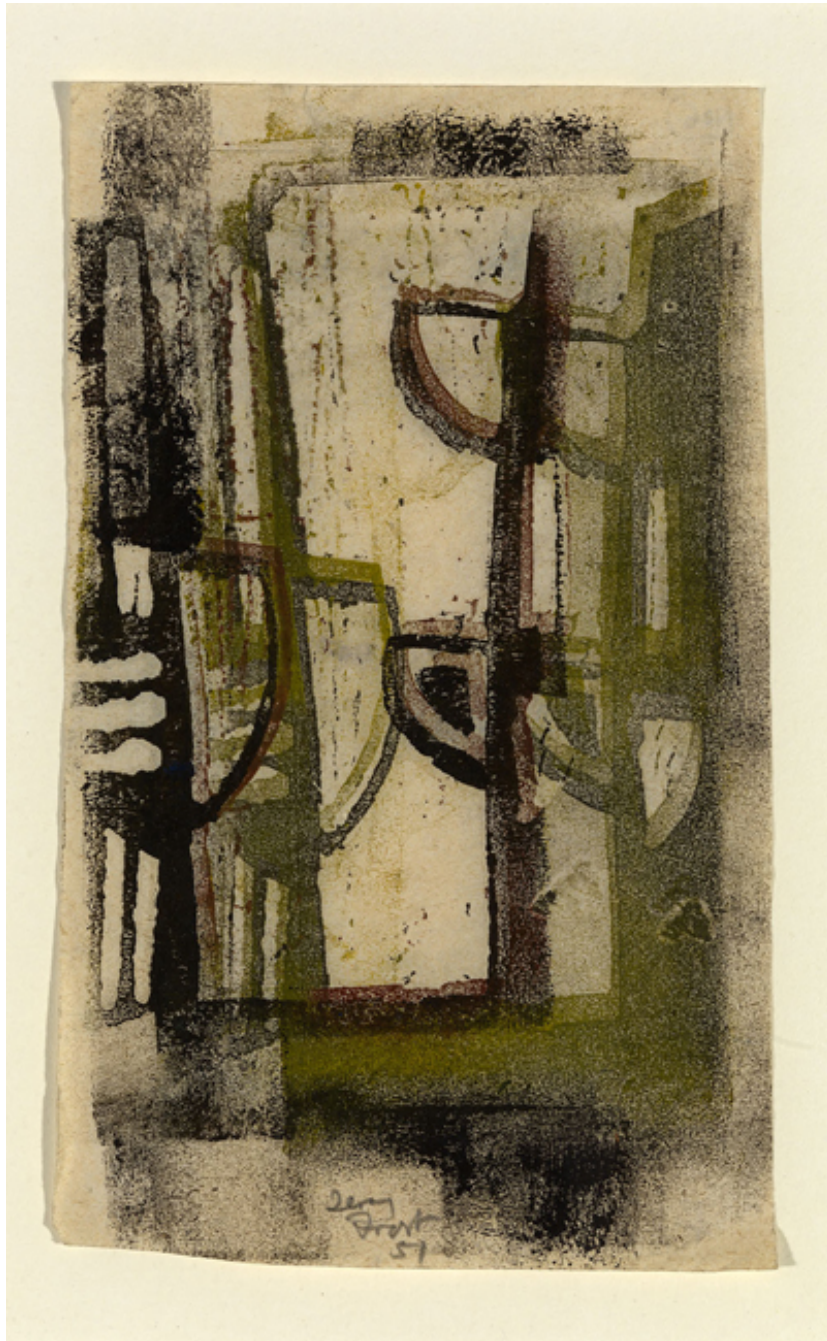

OSBORNE SAMUEL

MODERN AND CONTEMPORARY ART

TERRY FROST (1915-2003)

Walk Along The Quay, 1951

Linocut

17.5 x 10.5 cms

(6.88 x 4.13 in)

OSBORNE SAMUEL

MODERN AND CONTEMPORARY ART

P.O.A.