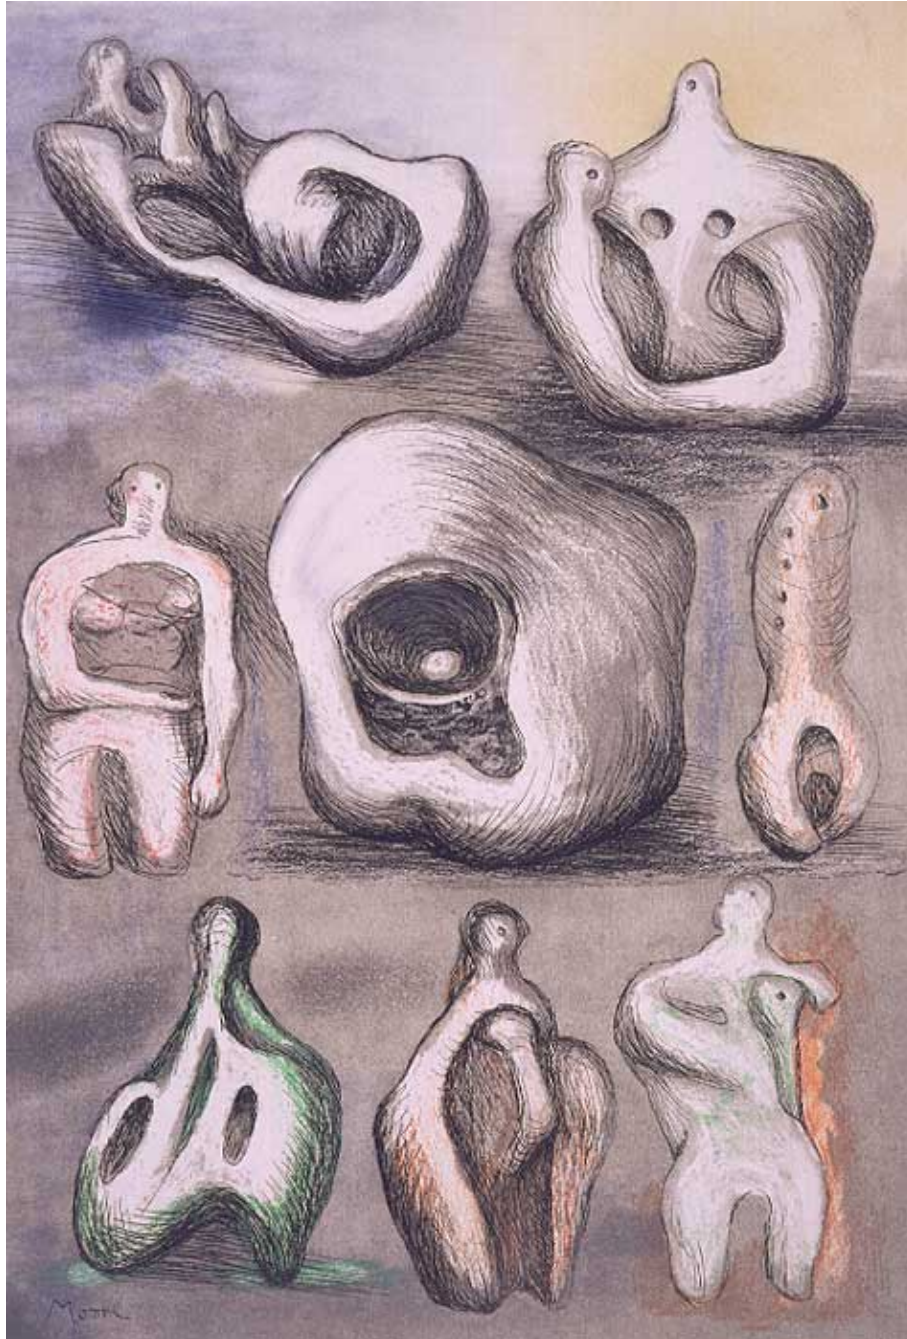

# OSBORNE SAMUEL

MODERN AND CONTEMPORARY ART

HENRY MOORE (1898-1986)

**Eight Sculptural Ideas, 1980**

Mixed media:  
38.3 x 26.1 cms  
(15.05 x 10.26 in)

# OSBORNE SAMUEL

MODERN AND CONTEMPORARY ART

---

P.O.A.

Etching, Aquatint, Roulette & Drypoint  
From the edition of XXV. Signed and numbered in pencil  
Date: 1980 – 1981  
Edition of 50, plus artists proofs  
Ref: CGM 587