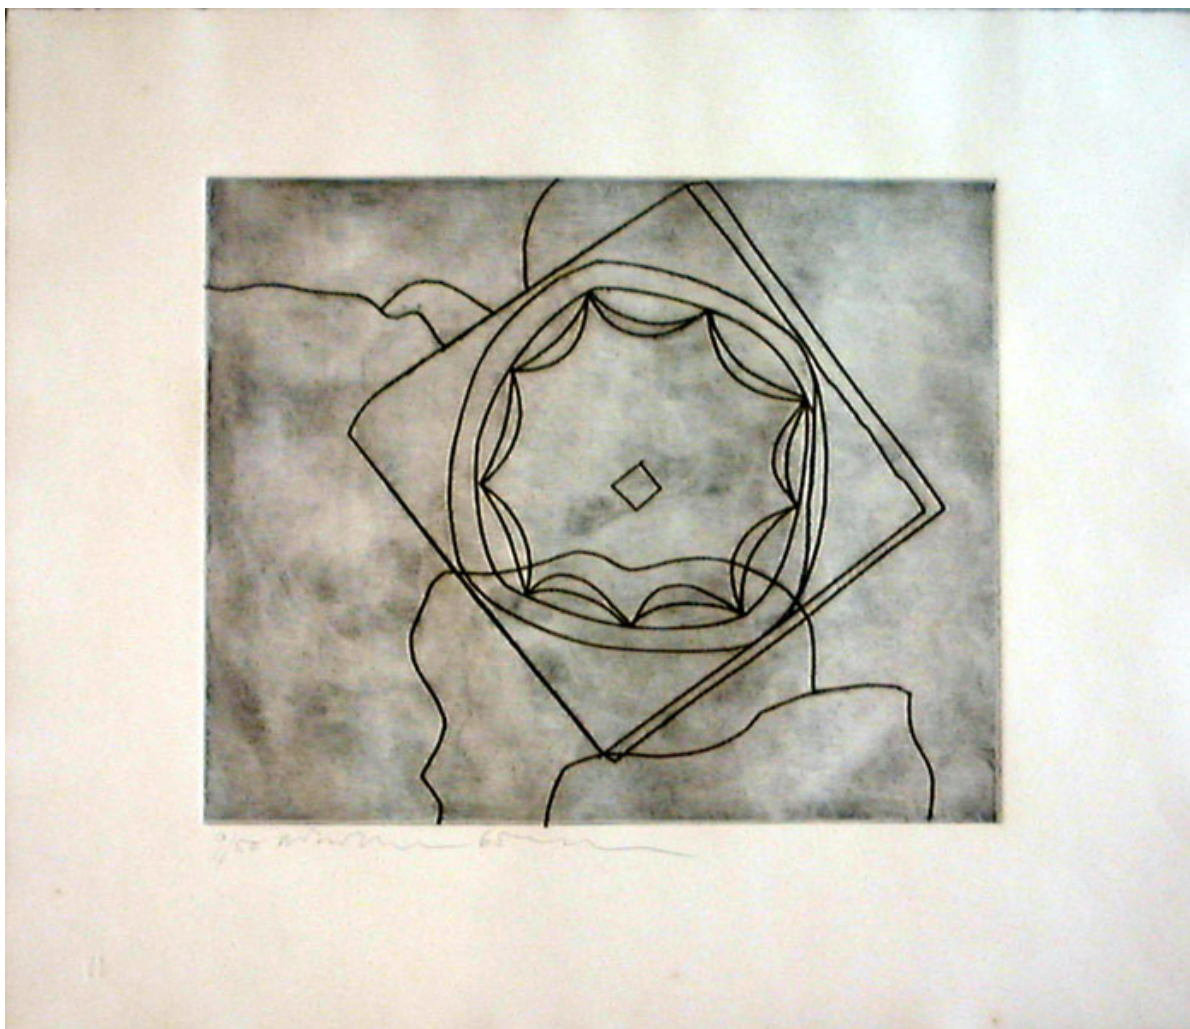

OSBORNE SAMUEL

MODERN AND CONTEMPORARY ART

BEN NICHOLSON (1894-1982)

Olympic Fragment, 1965

Etching

20 x 25 cms

(7.86 x 9.83 in)

P.O.A.

Signed and numbered from the edition of 50.

Lafranca 9