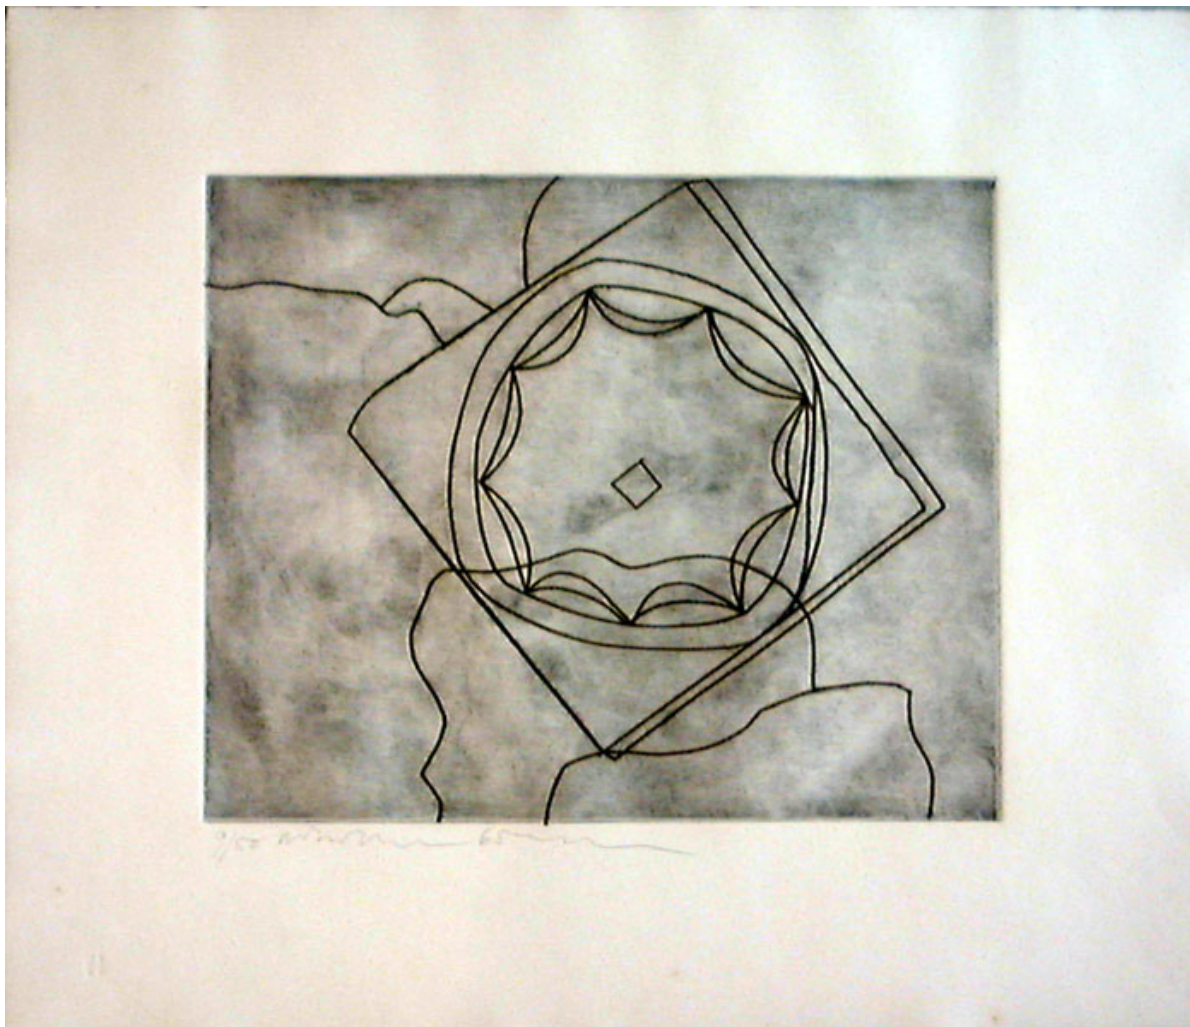

OSBORNE SAMUEL

MODERN AND CONTEMPORARY ART

BEN NICHOLSON (1894-1982)

Olympic Fragment, 1965

Etching
20 x 25 cms
(7.86 x 9.83 in)
P.O.A.

Signed and numbered from the edition of 50.
Lafranca 9