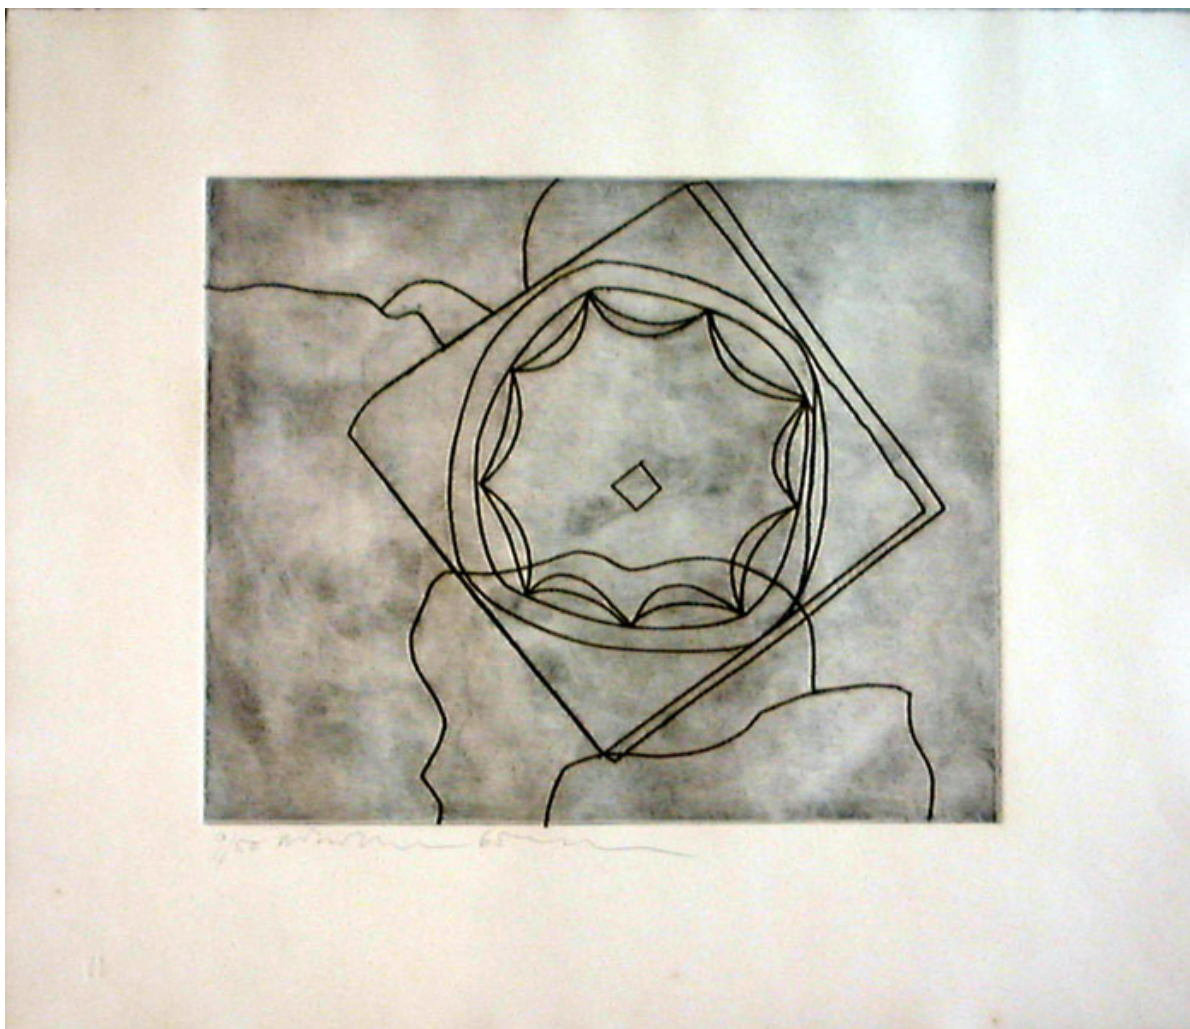

OSBORNE SAMUEL

MODERN AND CONTEMPORARY ART

BEN NICHOLSON (1894-1982)

Olympic Fragment, 1965

Etching
20 x 25 cms
(7.86 x 9.83 in)
P.O.A.

Signed and numbered from the edition of 50.
Lafranca 9